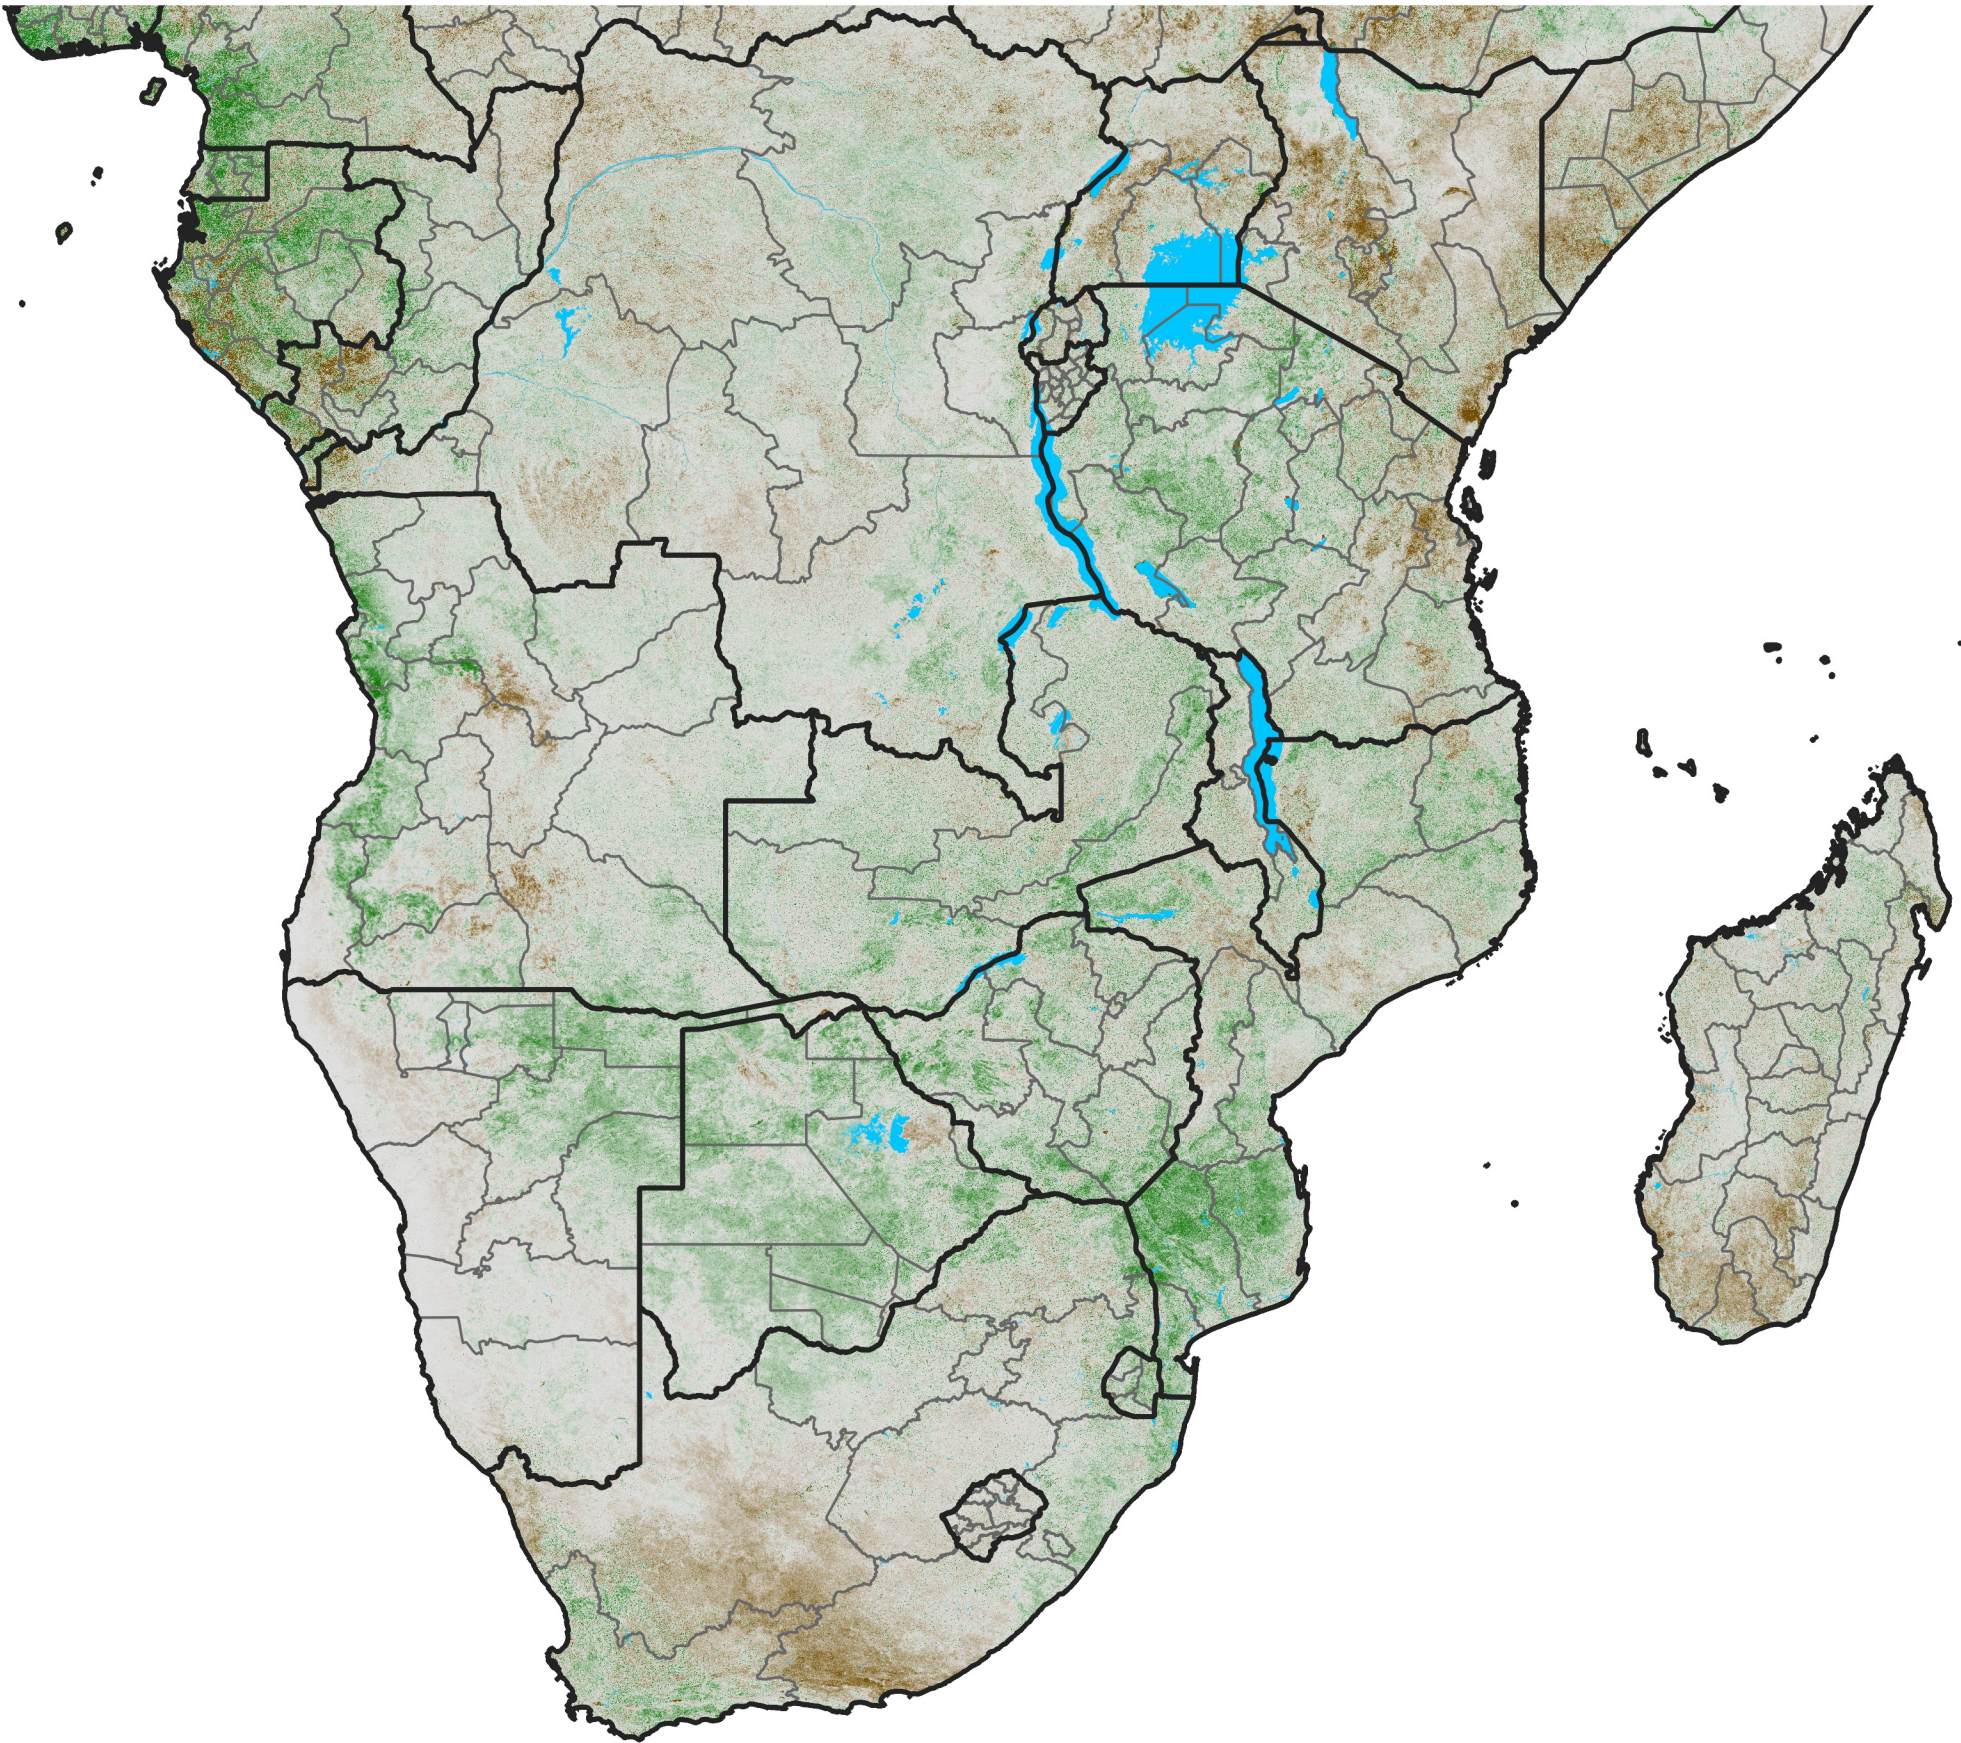

Southern Africa

NDVI Anomaly

2021 minus Mean (2012 - 2021)

Period 39 / Jul 06 - 15, 2021

NDVI Anomaly

< -0.3 -0.2 -0.1 -0.05 0.05 0.1 0.2 >0.3

Negative

No Difference