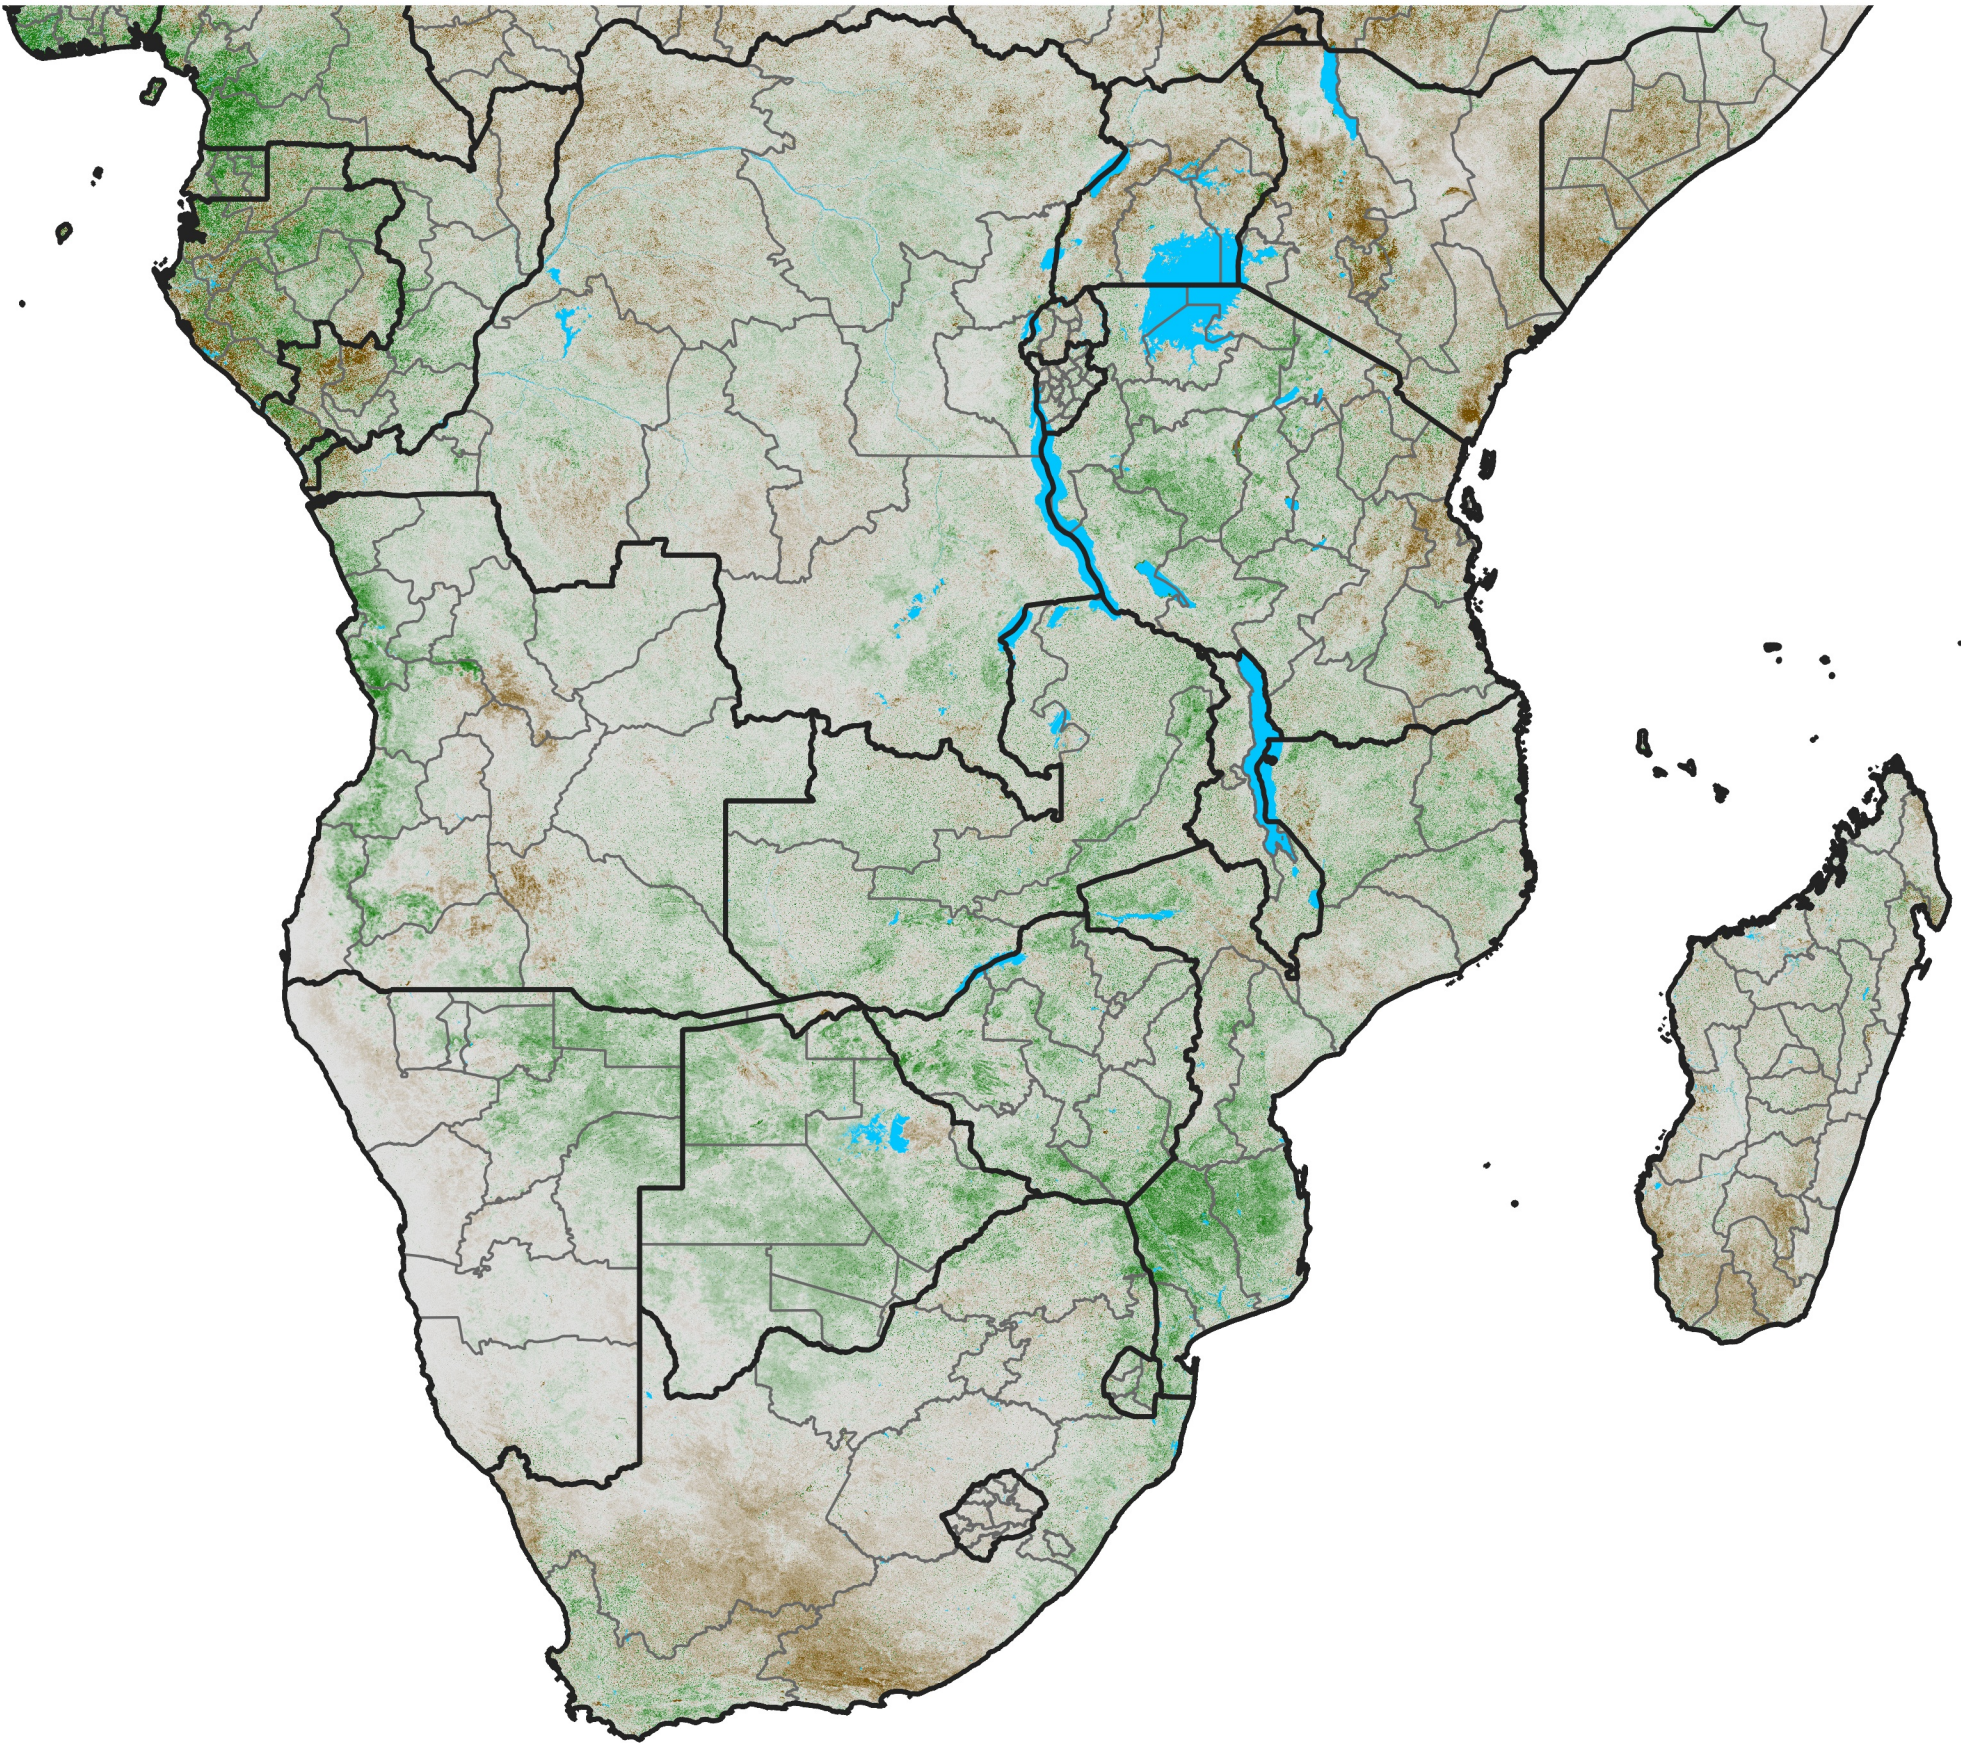

Southern Africa

NDVI Anomaly

2021 minus Mean (2012 - 2021)

Period 40 / Jul 11 - 20, 2021

NDVI Anomaly

< -0.3 -0.2 -0.1 -0.05 0.05 0.1 0.2 >0.3

Negative

No Difference