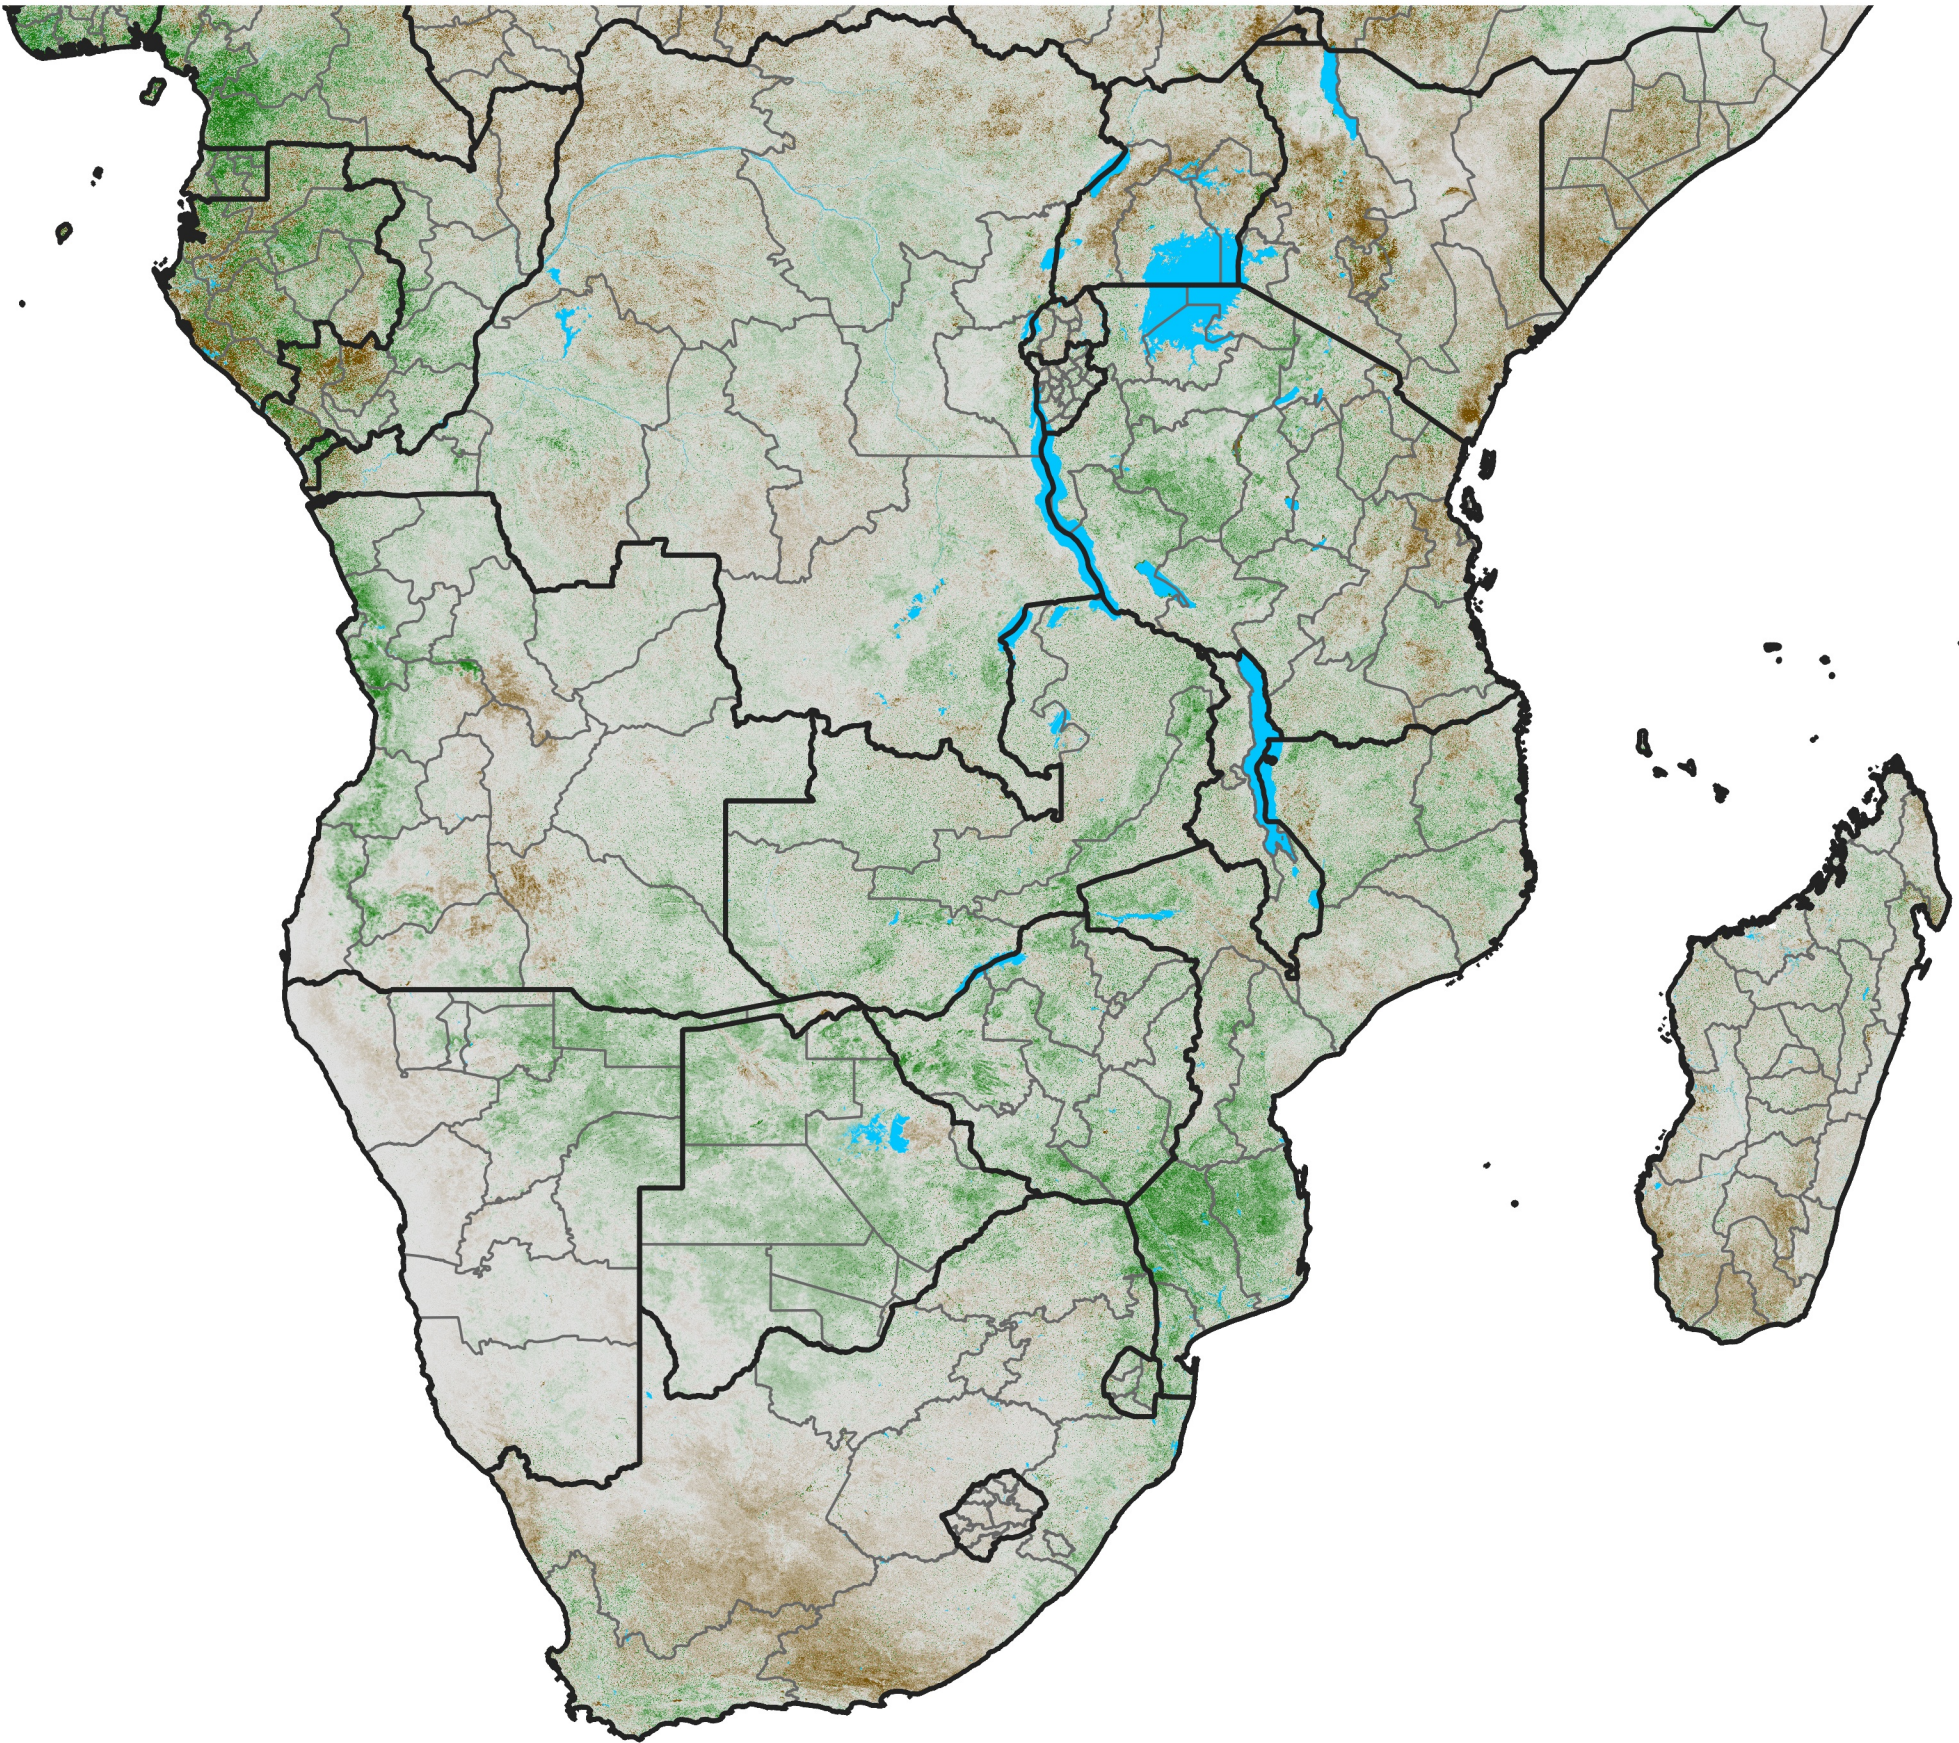

Southern Africa

NDVI Anomaly

2021 minus Mean (2012 - 2021)

Period 41 / Jul 16 - 25, 2021

NDVI Anomaly

< -0.3 -0.2 -0.1 -0.05 0.05 0.1 0.2 >0.3

Negative

No Difference