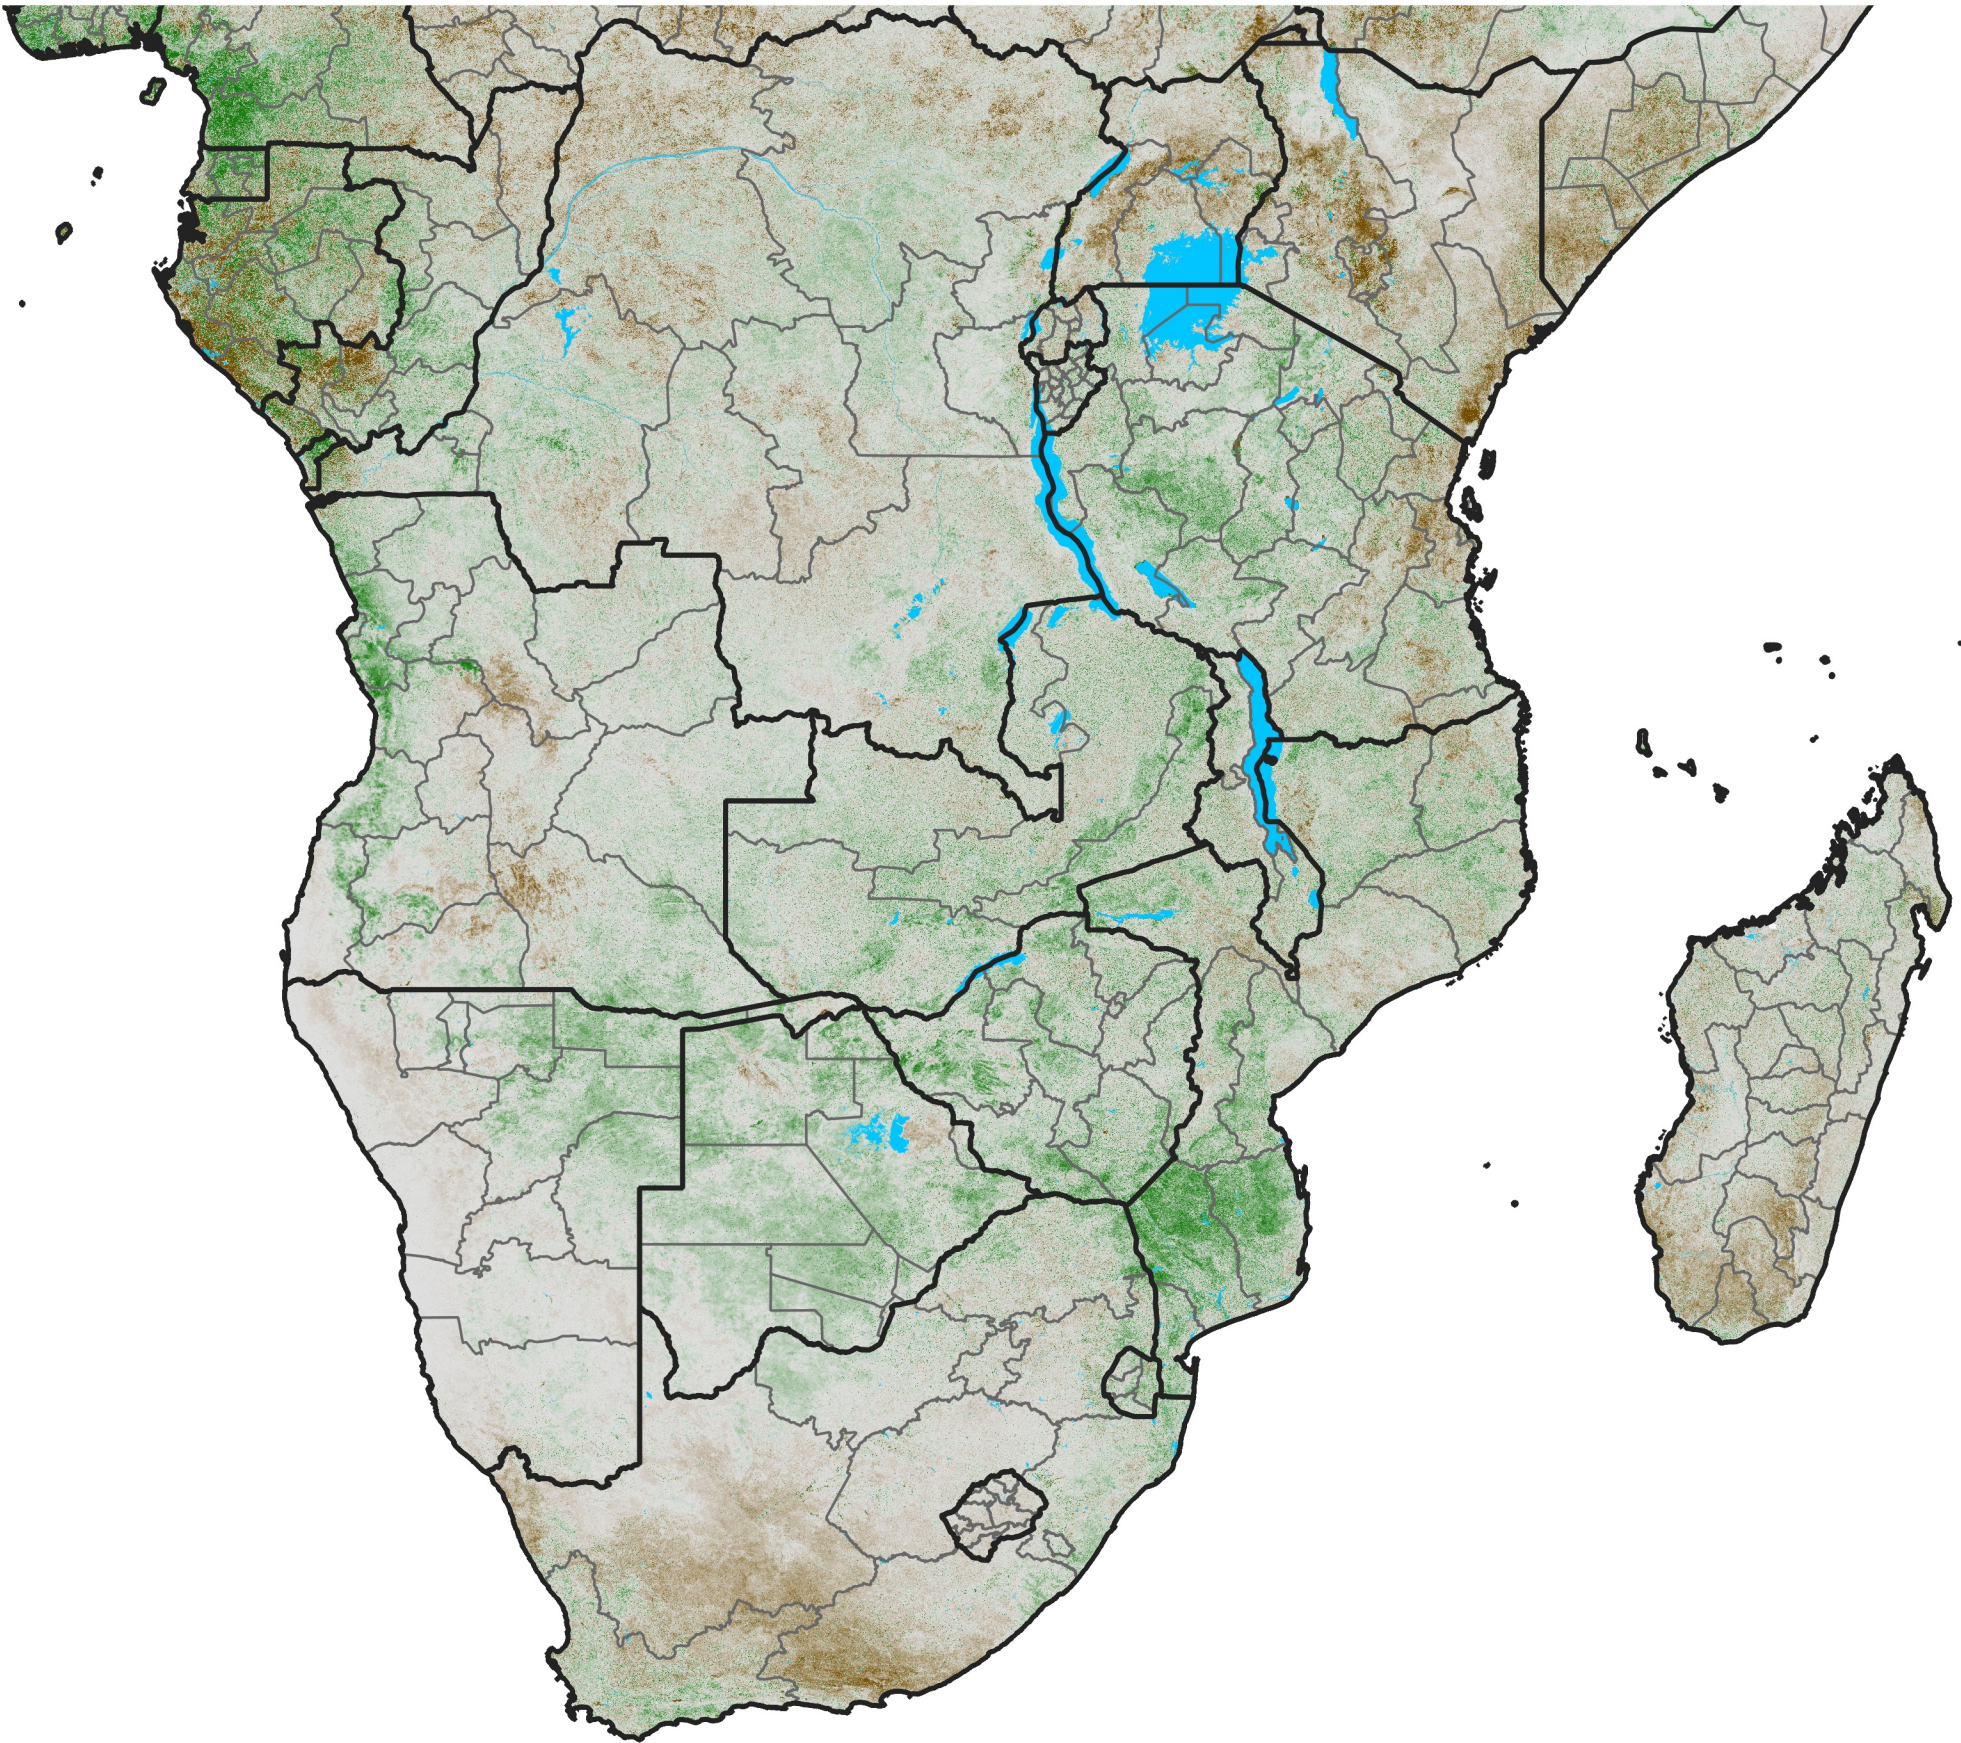

# Southern Africa

## NDVI Anomaly

2021 minus Mean (2012 - 2021)

Period 42 / Jul 21 - 31, 2021

### NDVI Anomaly

< -0.3   -0.2   -0.1   -0.05   0.05   0.1   0.2   >0.3

Negative

No Difference

Positive