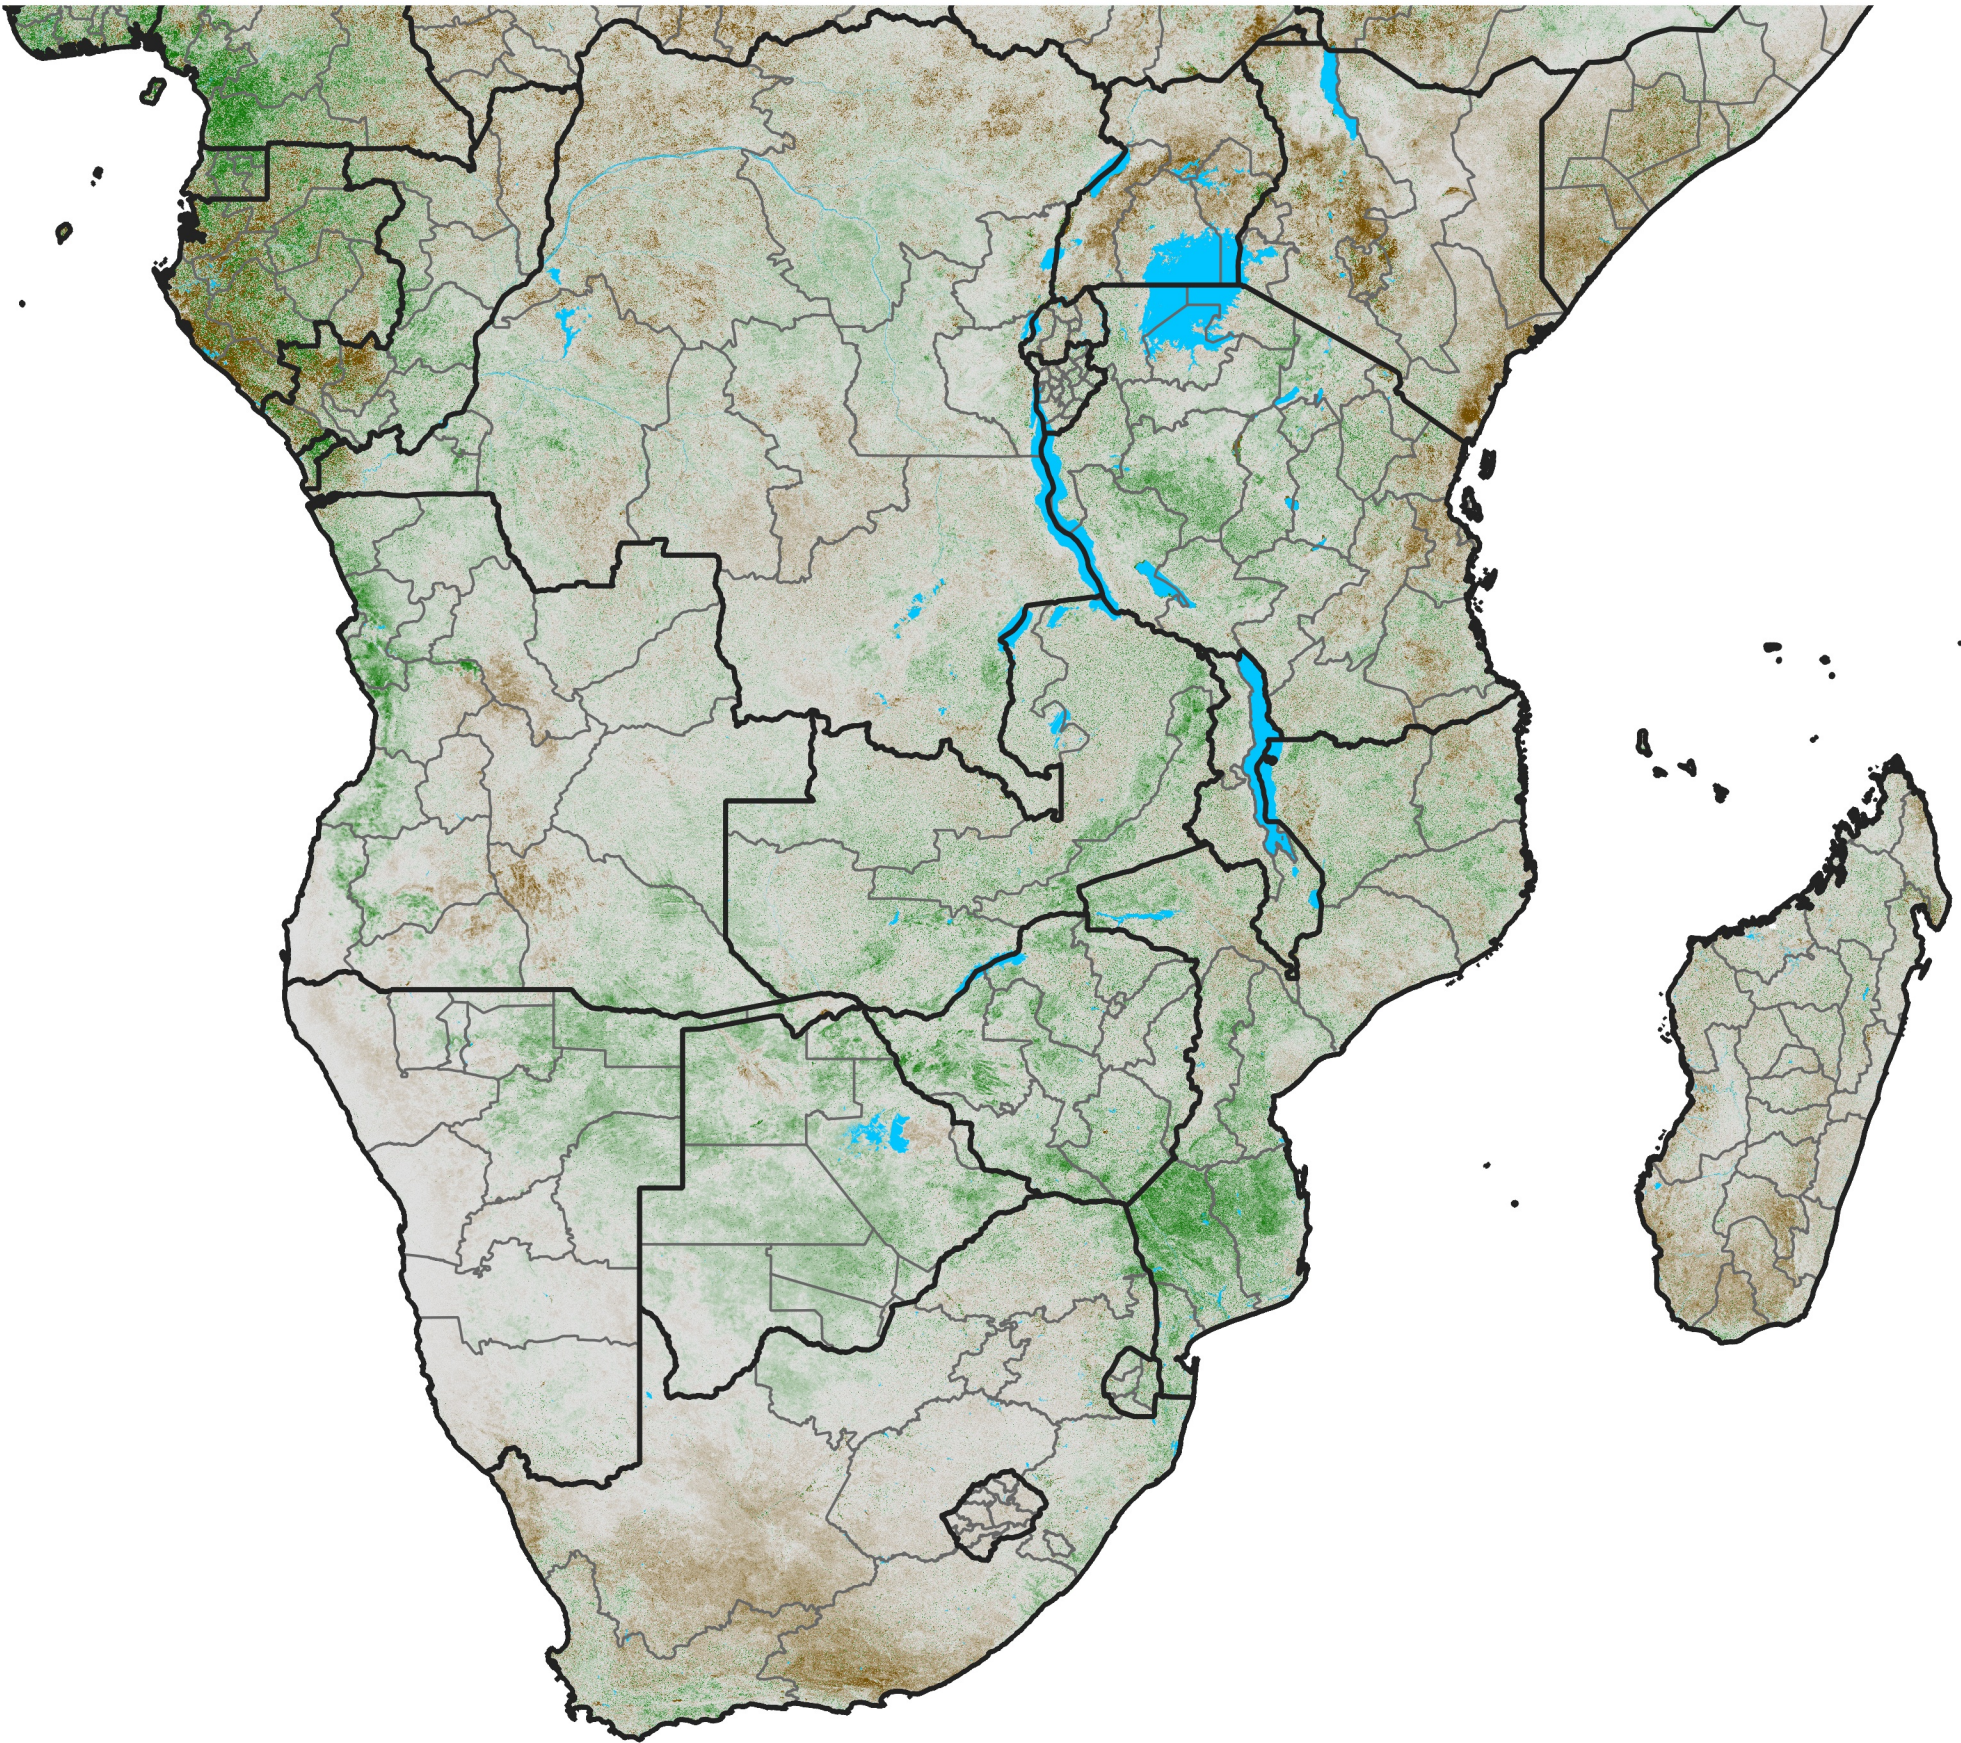

# Southern Africa

## NDVI Anomaly

2021 minus Mean (2012 - 2021)

Period 43 / Jul 26 - Aug 05, 2021

### NDVI Anomaly

< -0.3   -0.2   -0.1   -0.05   0.05   0.1   0.2   >0.3

Negative

No Difference

Positive