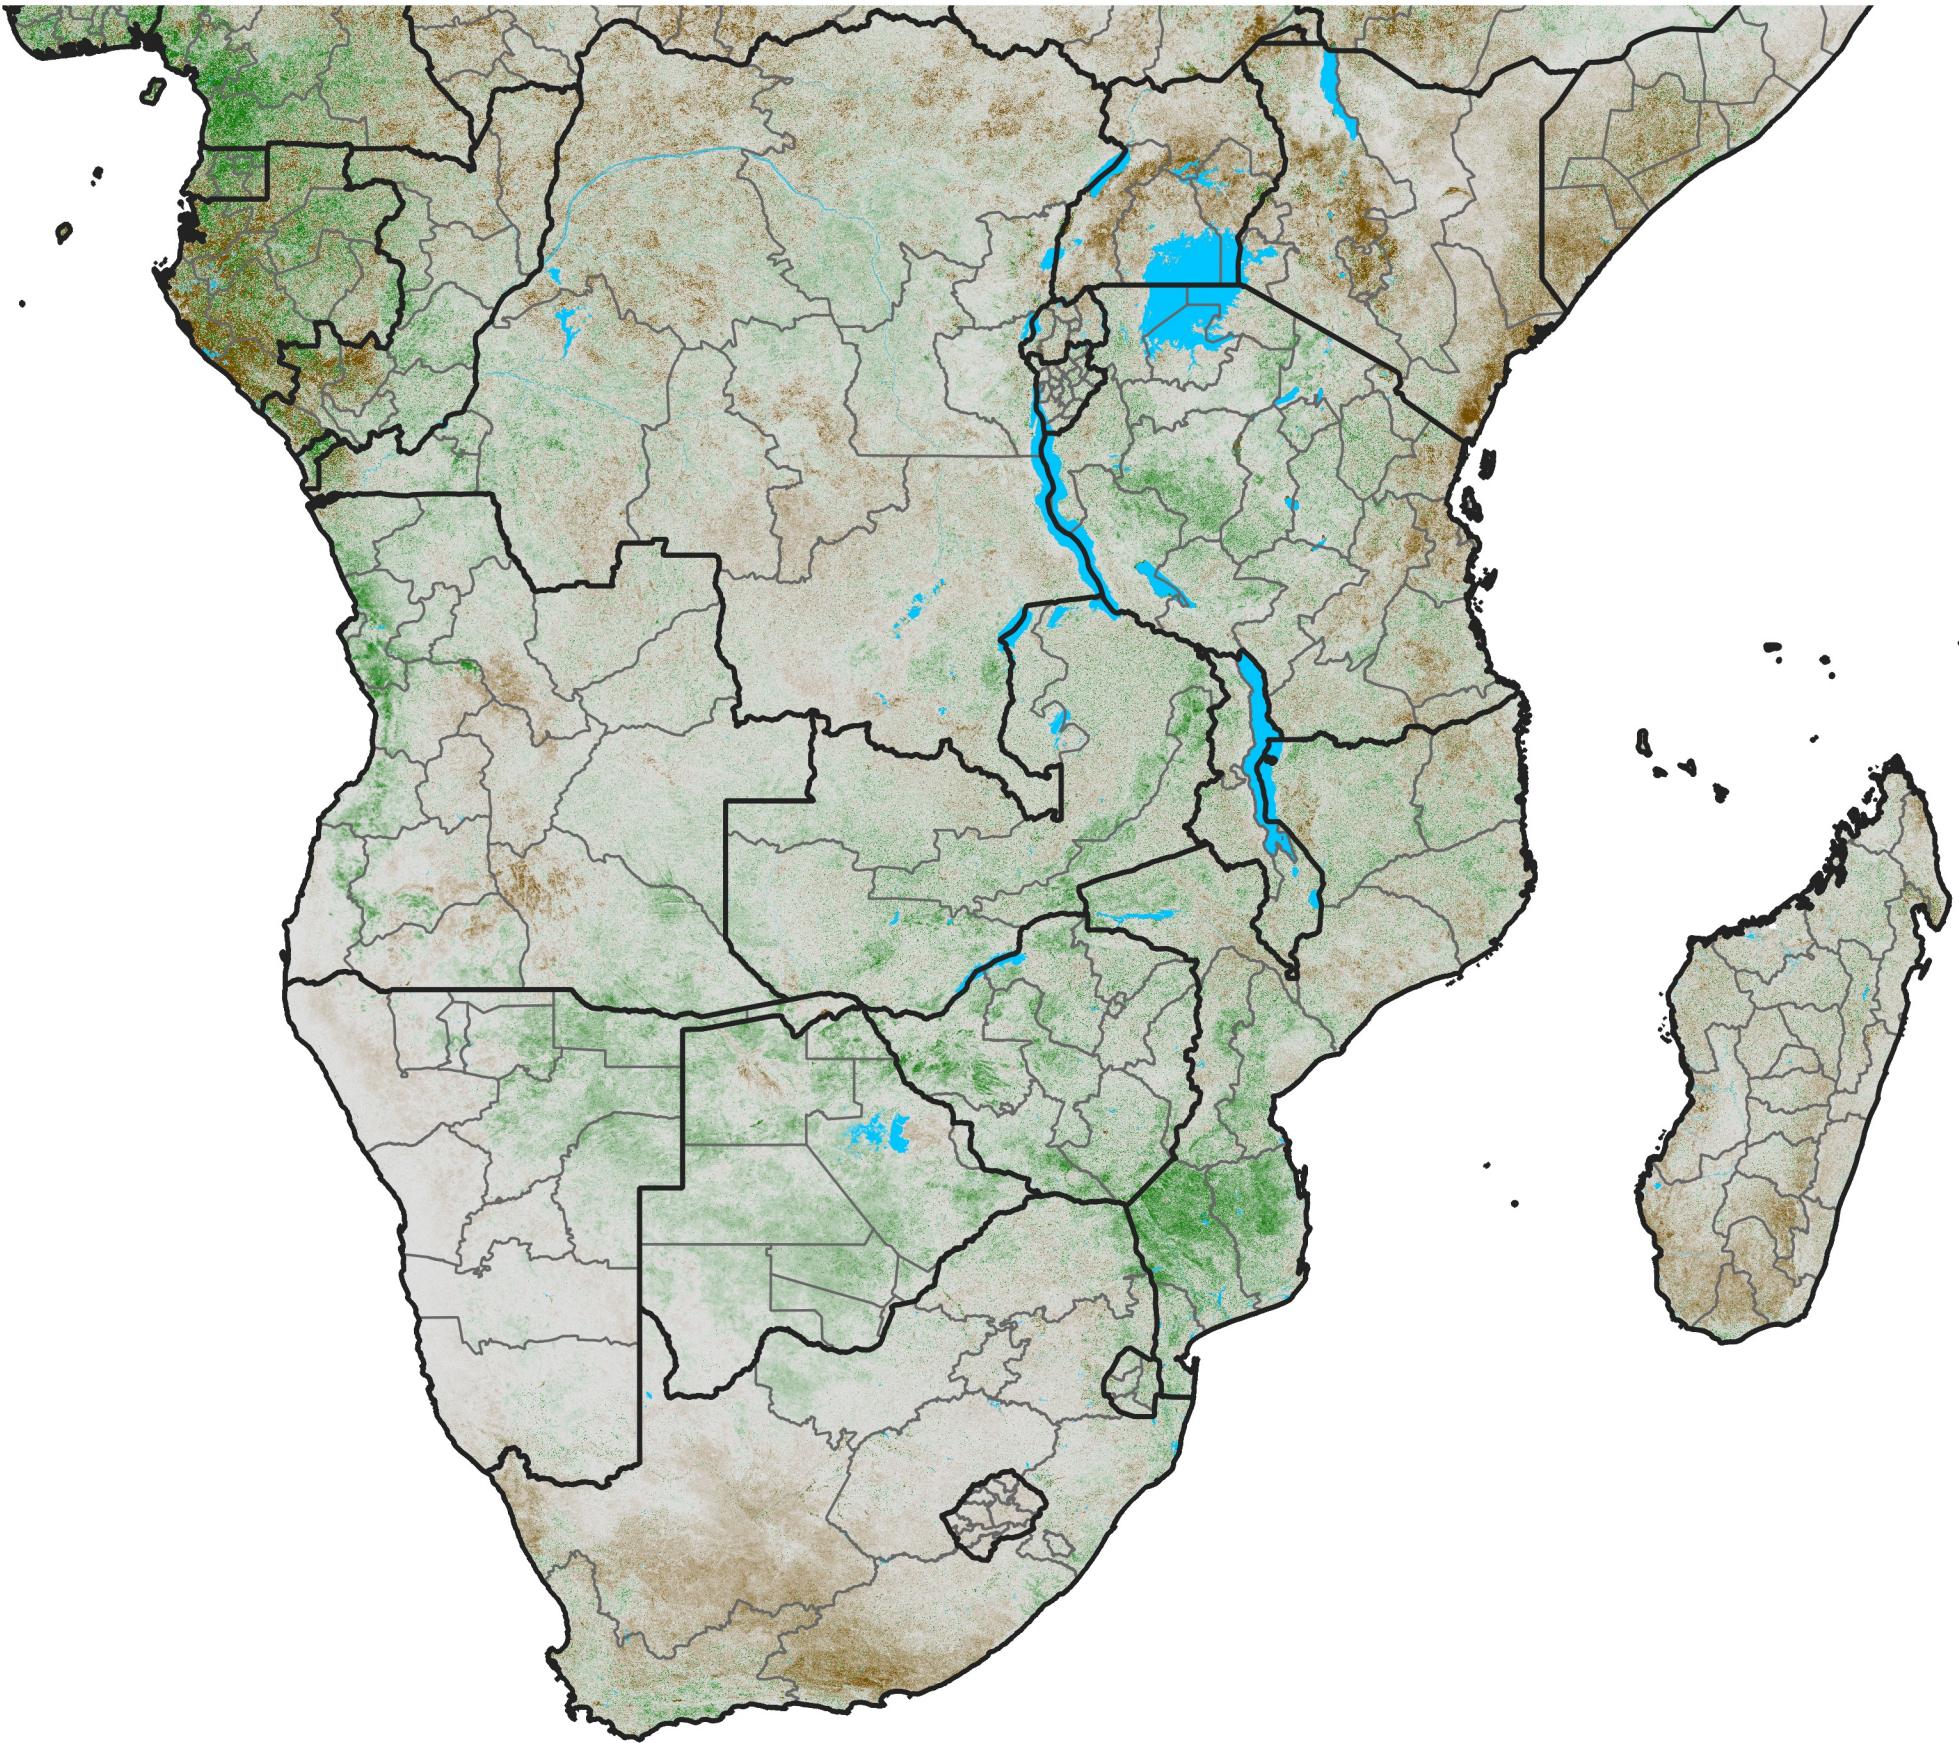

# Southern Africa

## NDVI Anomaly

2021 minus Mean (2012 - 2021)

Period 44 / Aug 01 - 10, 2021

### NDVI Anomaly

< -0.3   -0.2   -0.1   -0.05   0.05   0.1   0.2   >0.3

Negative

No Difference

Positive