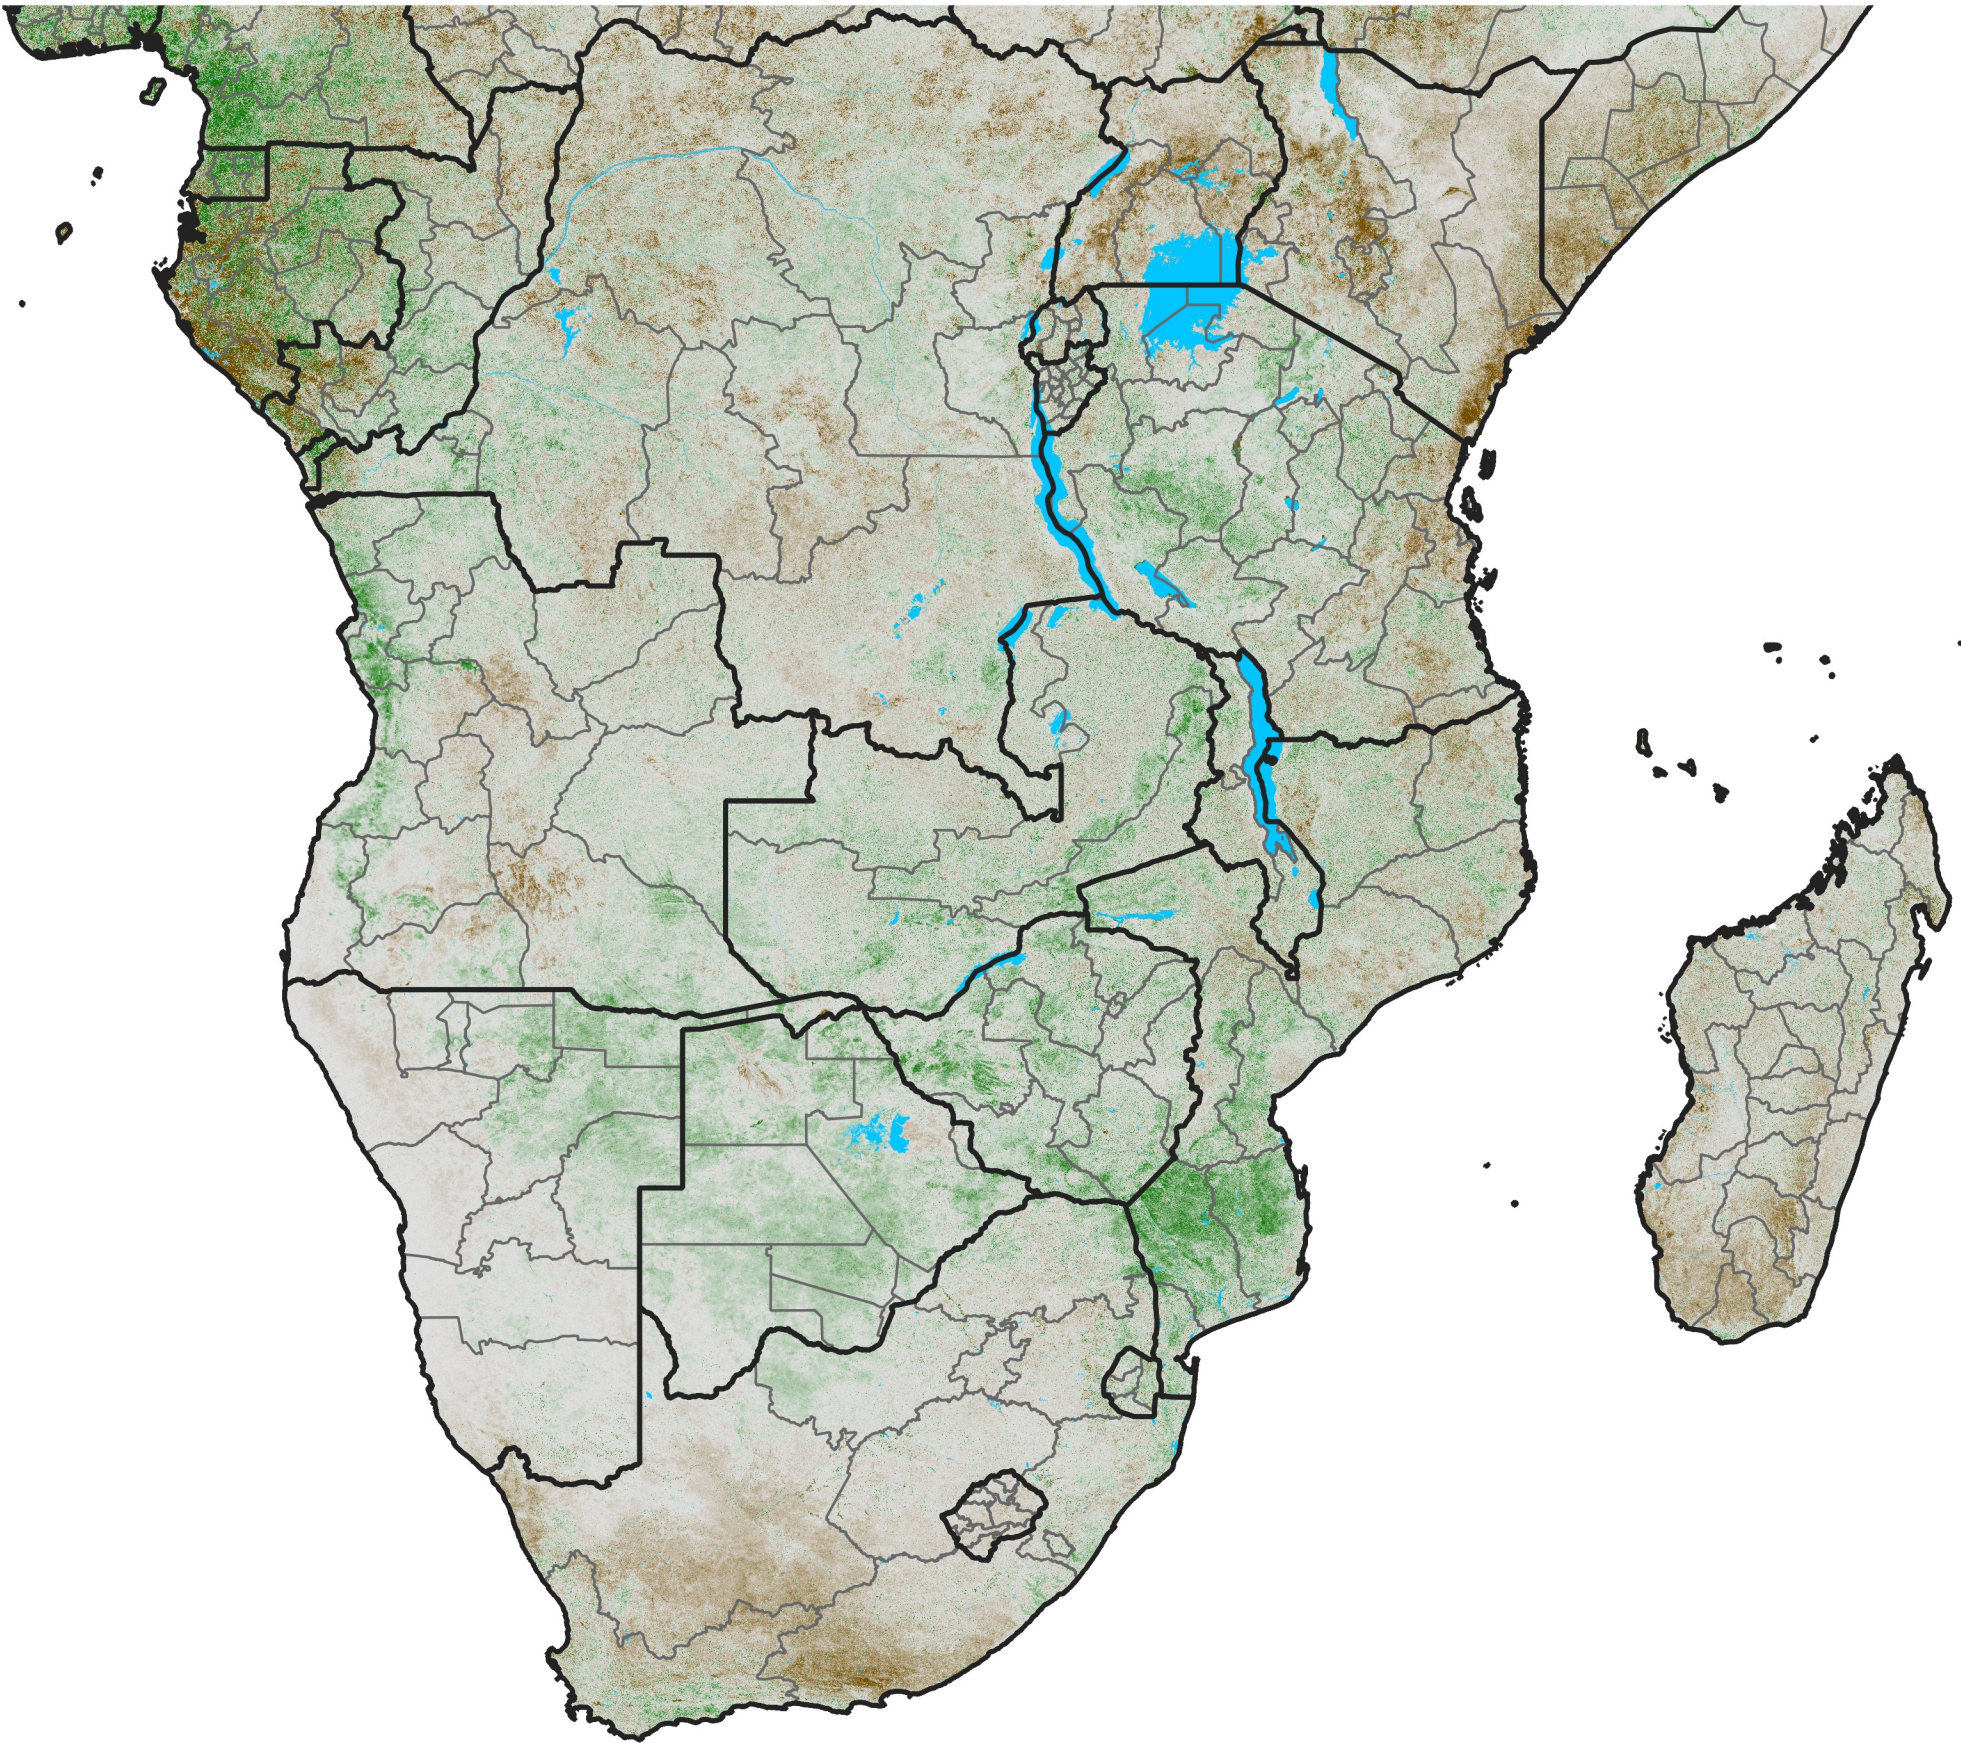

Southern Africa

NDVI Anomaly

2021 minus Mean (2012 - 2021)

Period 45 / Aug 06 - 15, 2021

NDVI Anomaly

< -0.3 -0.2 -0.1 -0.05 0.05 0.1 0.2 >0.3

Negative

No Difference