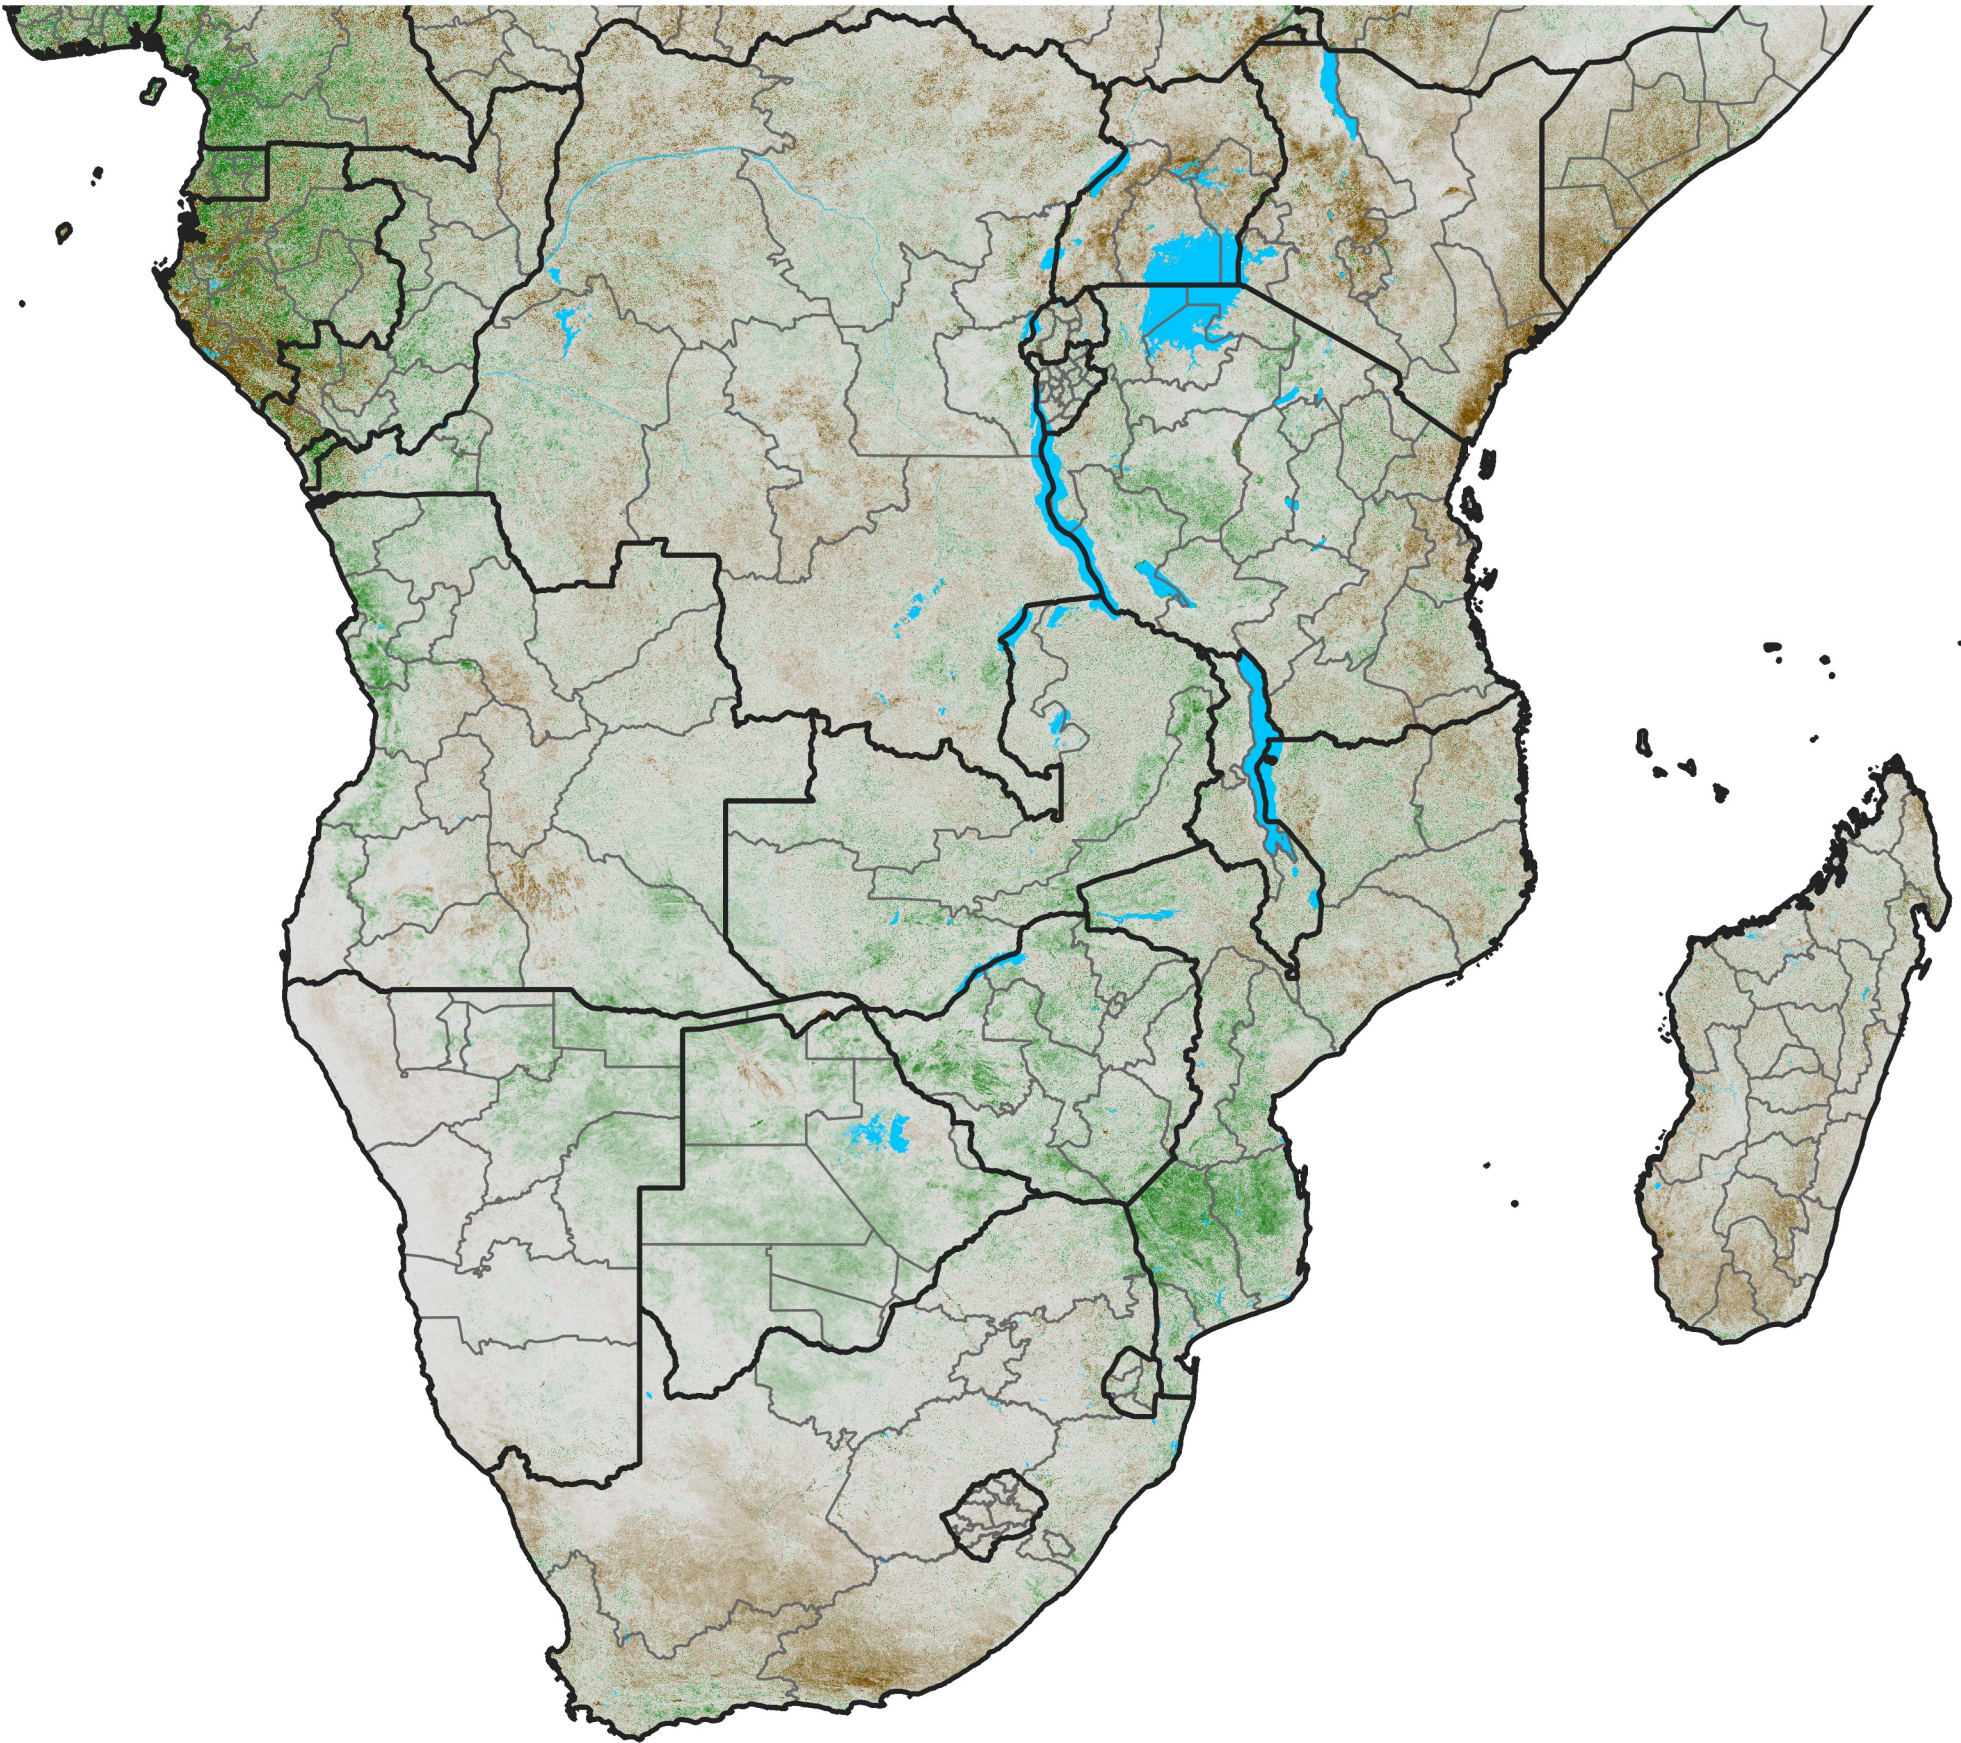

Southern Africa

NDVI Anomaly

2021 minus Mean (2012 - 2021)

Period 46 / Aug 11 - 20, 2021

NDVI Anomaly

< -0.3 -0.2 -0.1 -0.05 0.05 0.1 0.2 >0.3

Negative

No Difference