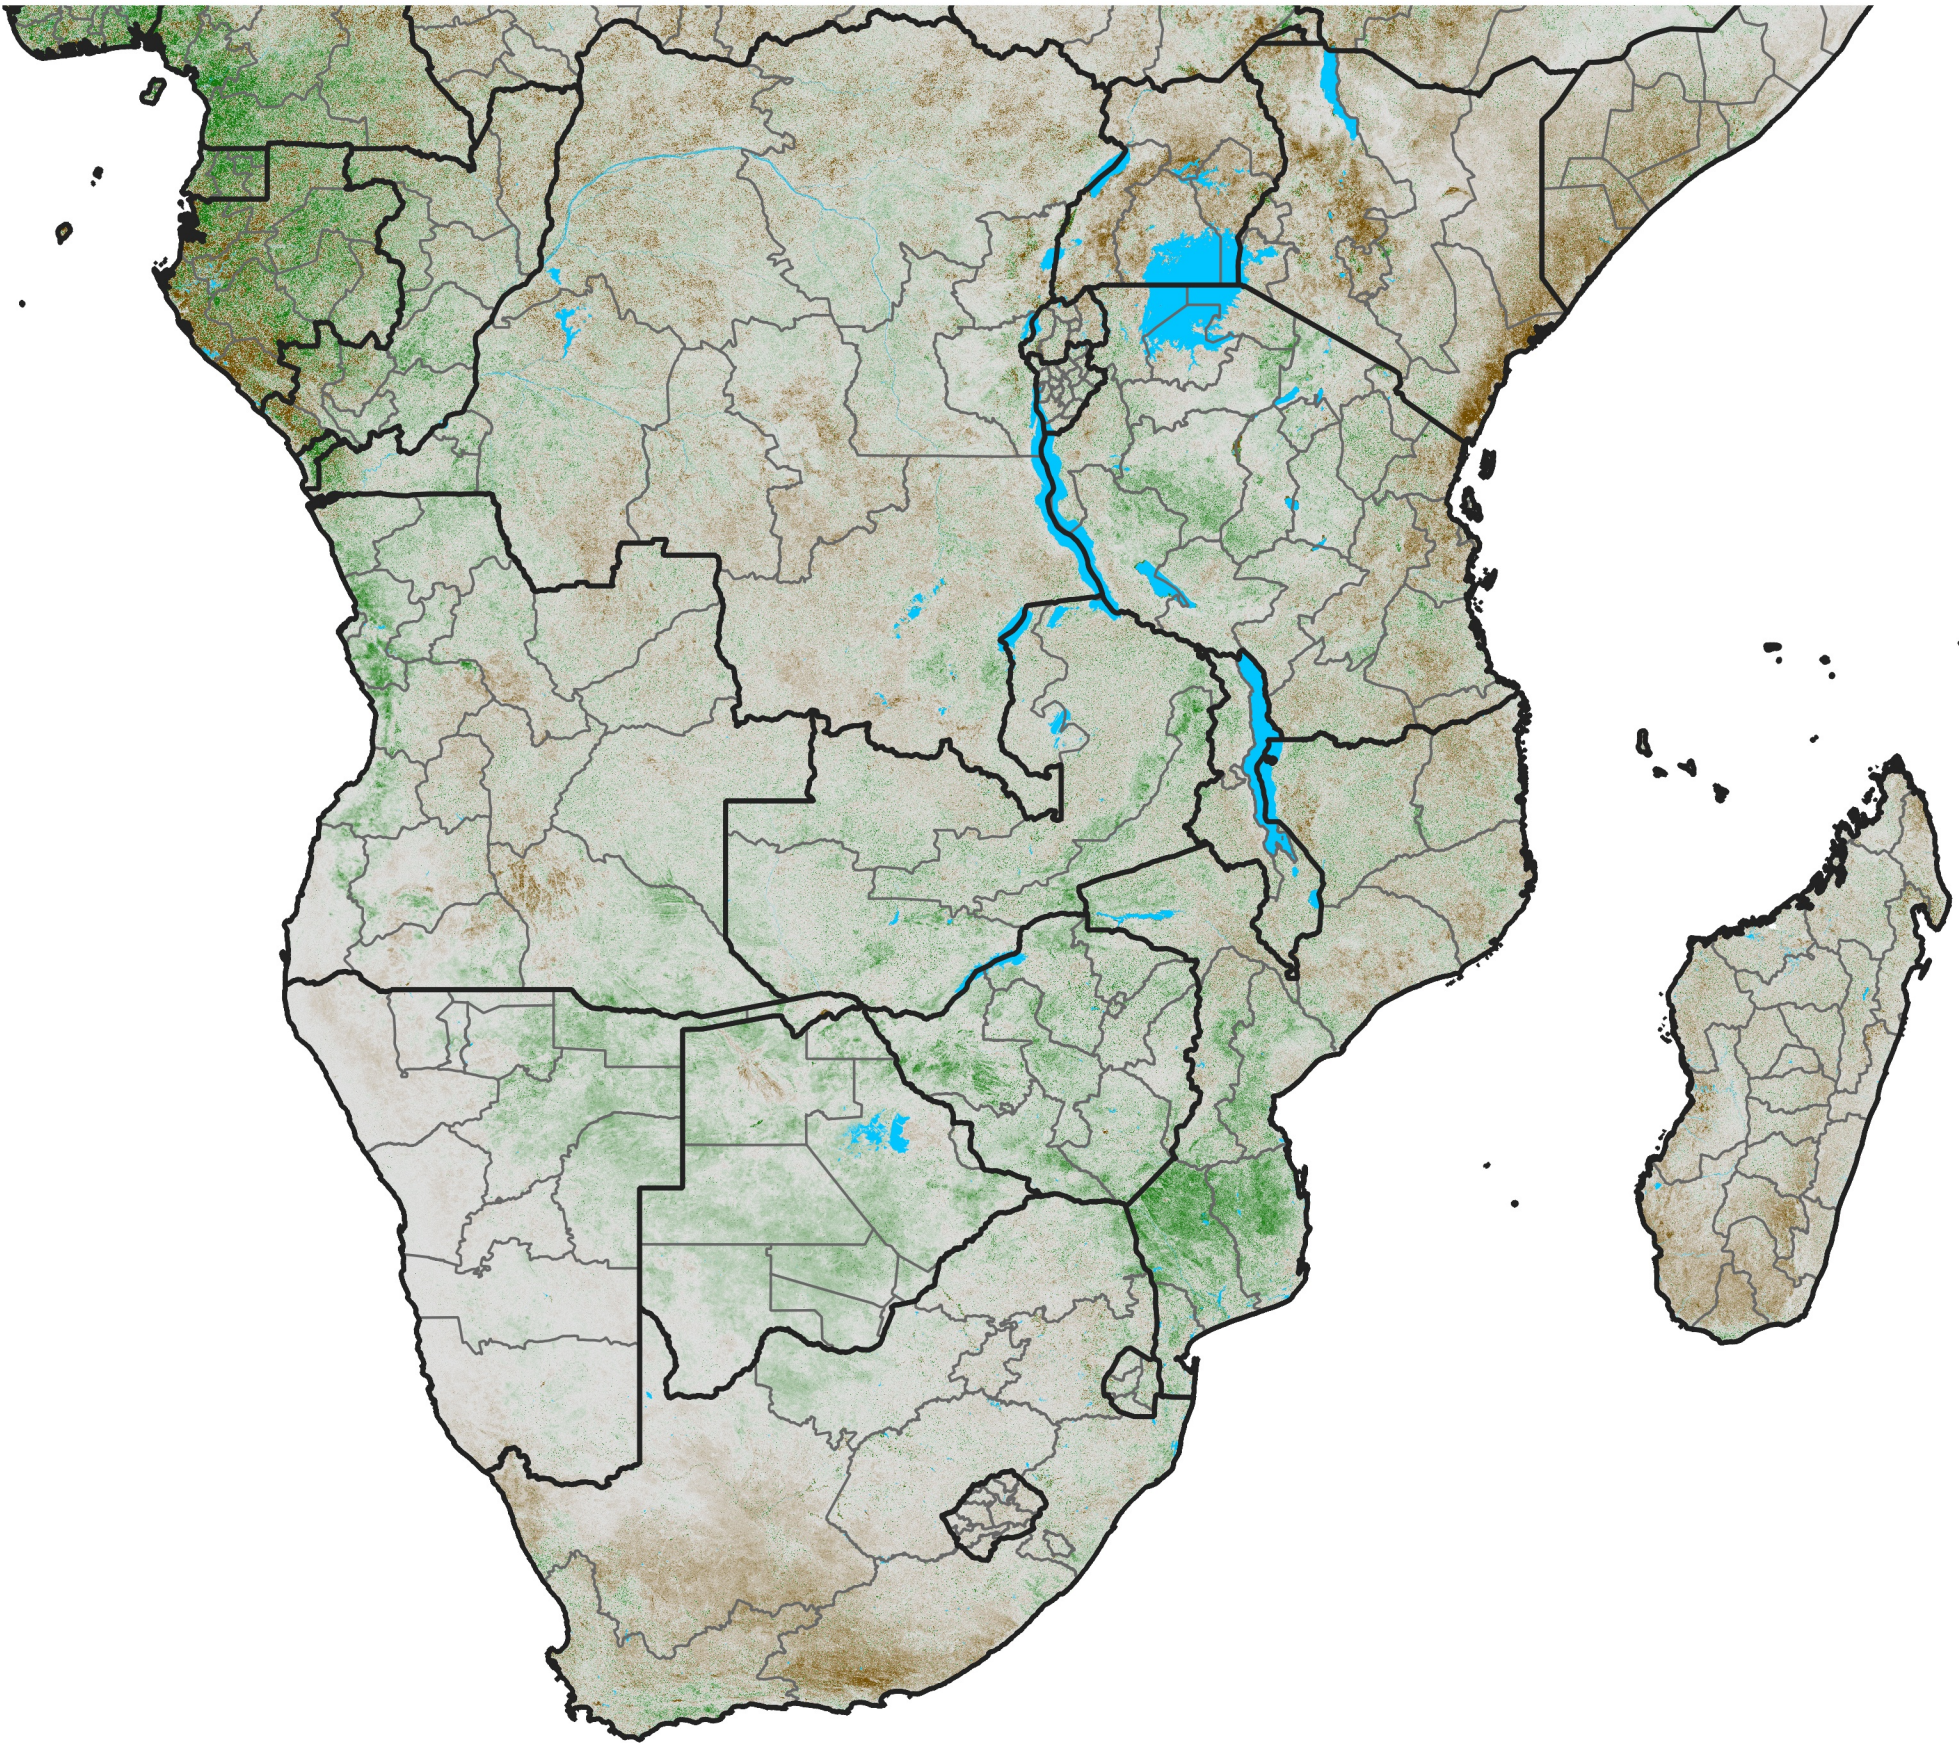

# Southern Africa

## NDVI Anomaly

2021 minus Mean (2012 - 2021)

Period 47 / Aug 16 - 25, 2021

### NDVI Anomaly

< -0.3   -0.2   -0.1   -0.05   0.05   0.1   0.2   >0.3

Negative

No Difference

Positive