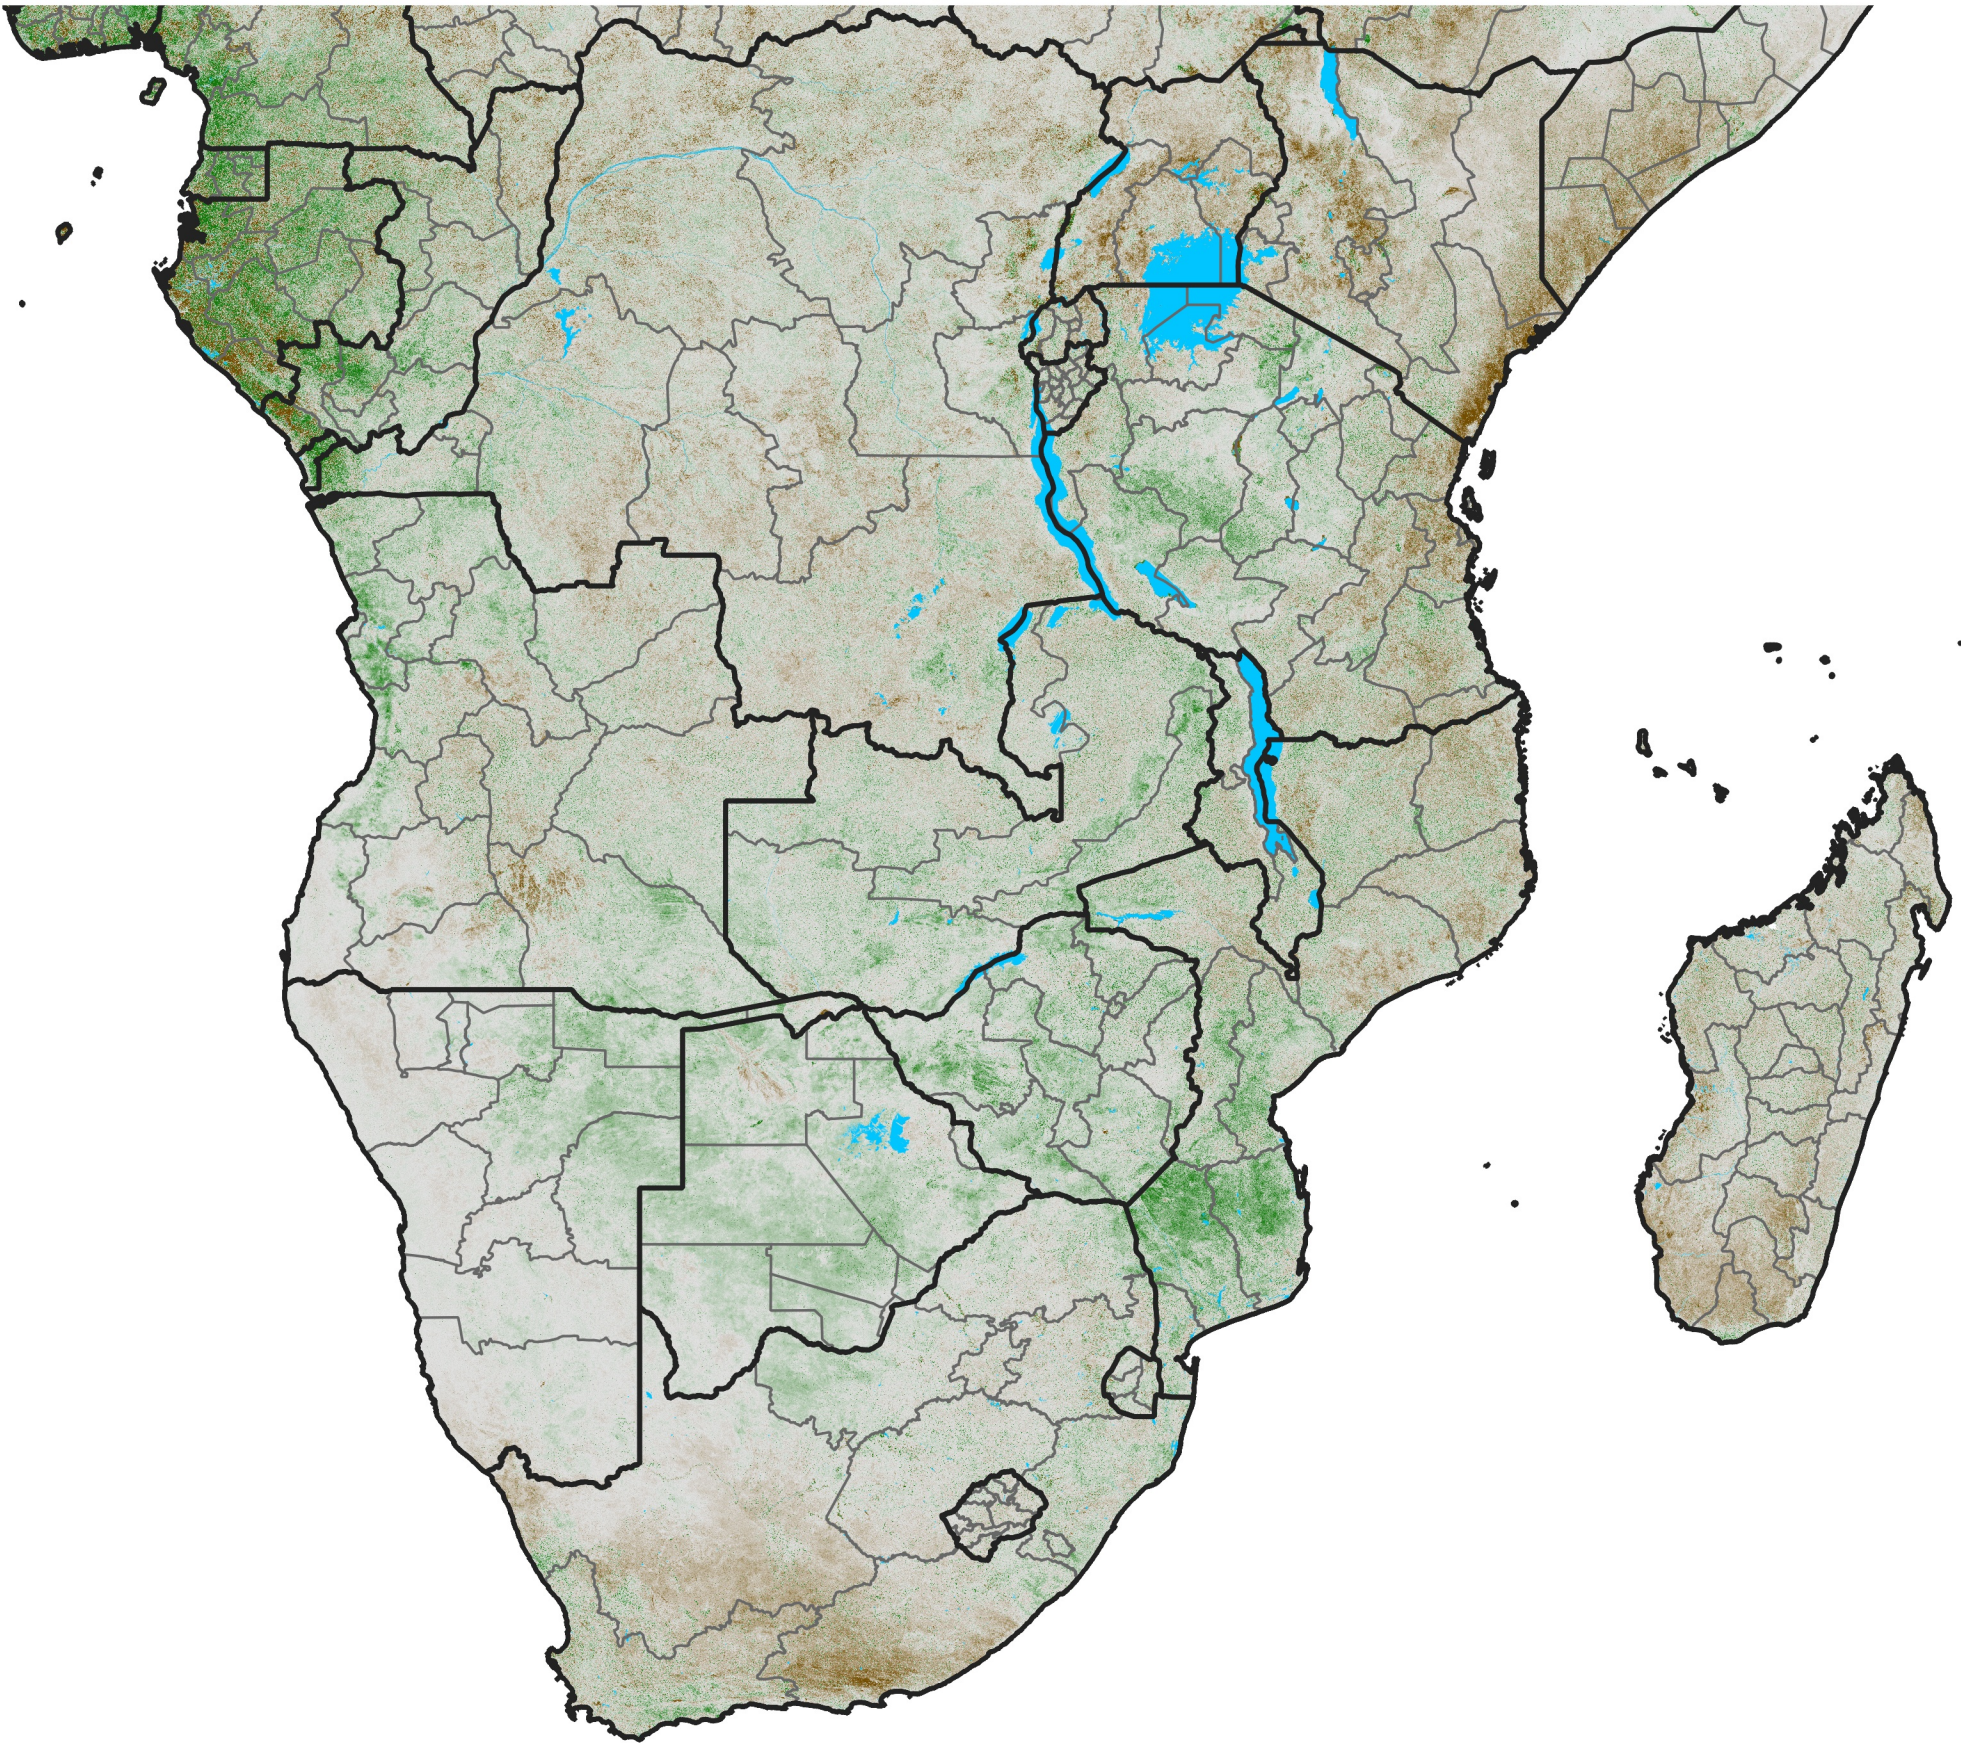

# Southern Africa

## NDVI Anomaly

2021 minus Mean (2012 - 2021)

Period 49 / Aug 26 - Sep 05, 2021

### NDVI Anomaly

< -0.3   -0.2   -0.1   -0.05   0.05   0.1   0.2   >0.3

Negative

No Difference

Positive