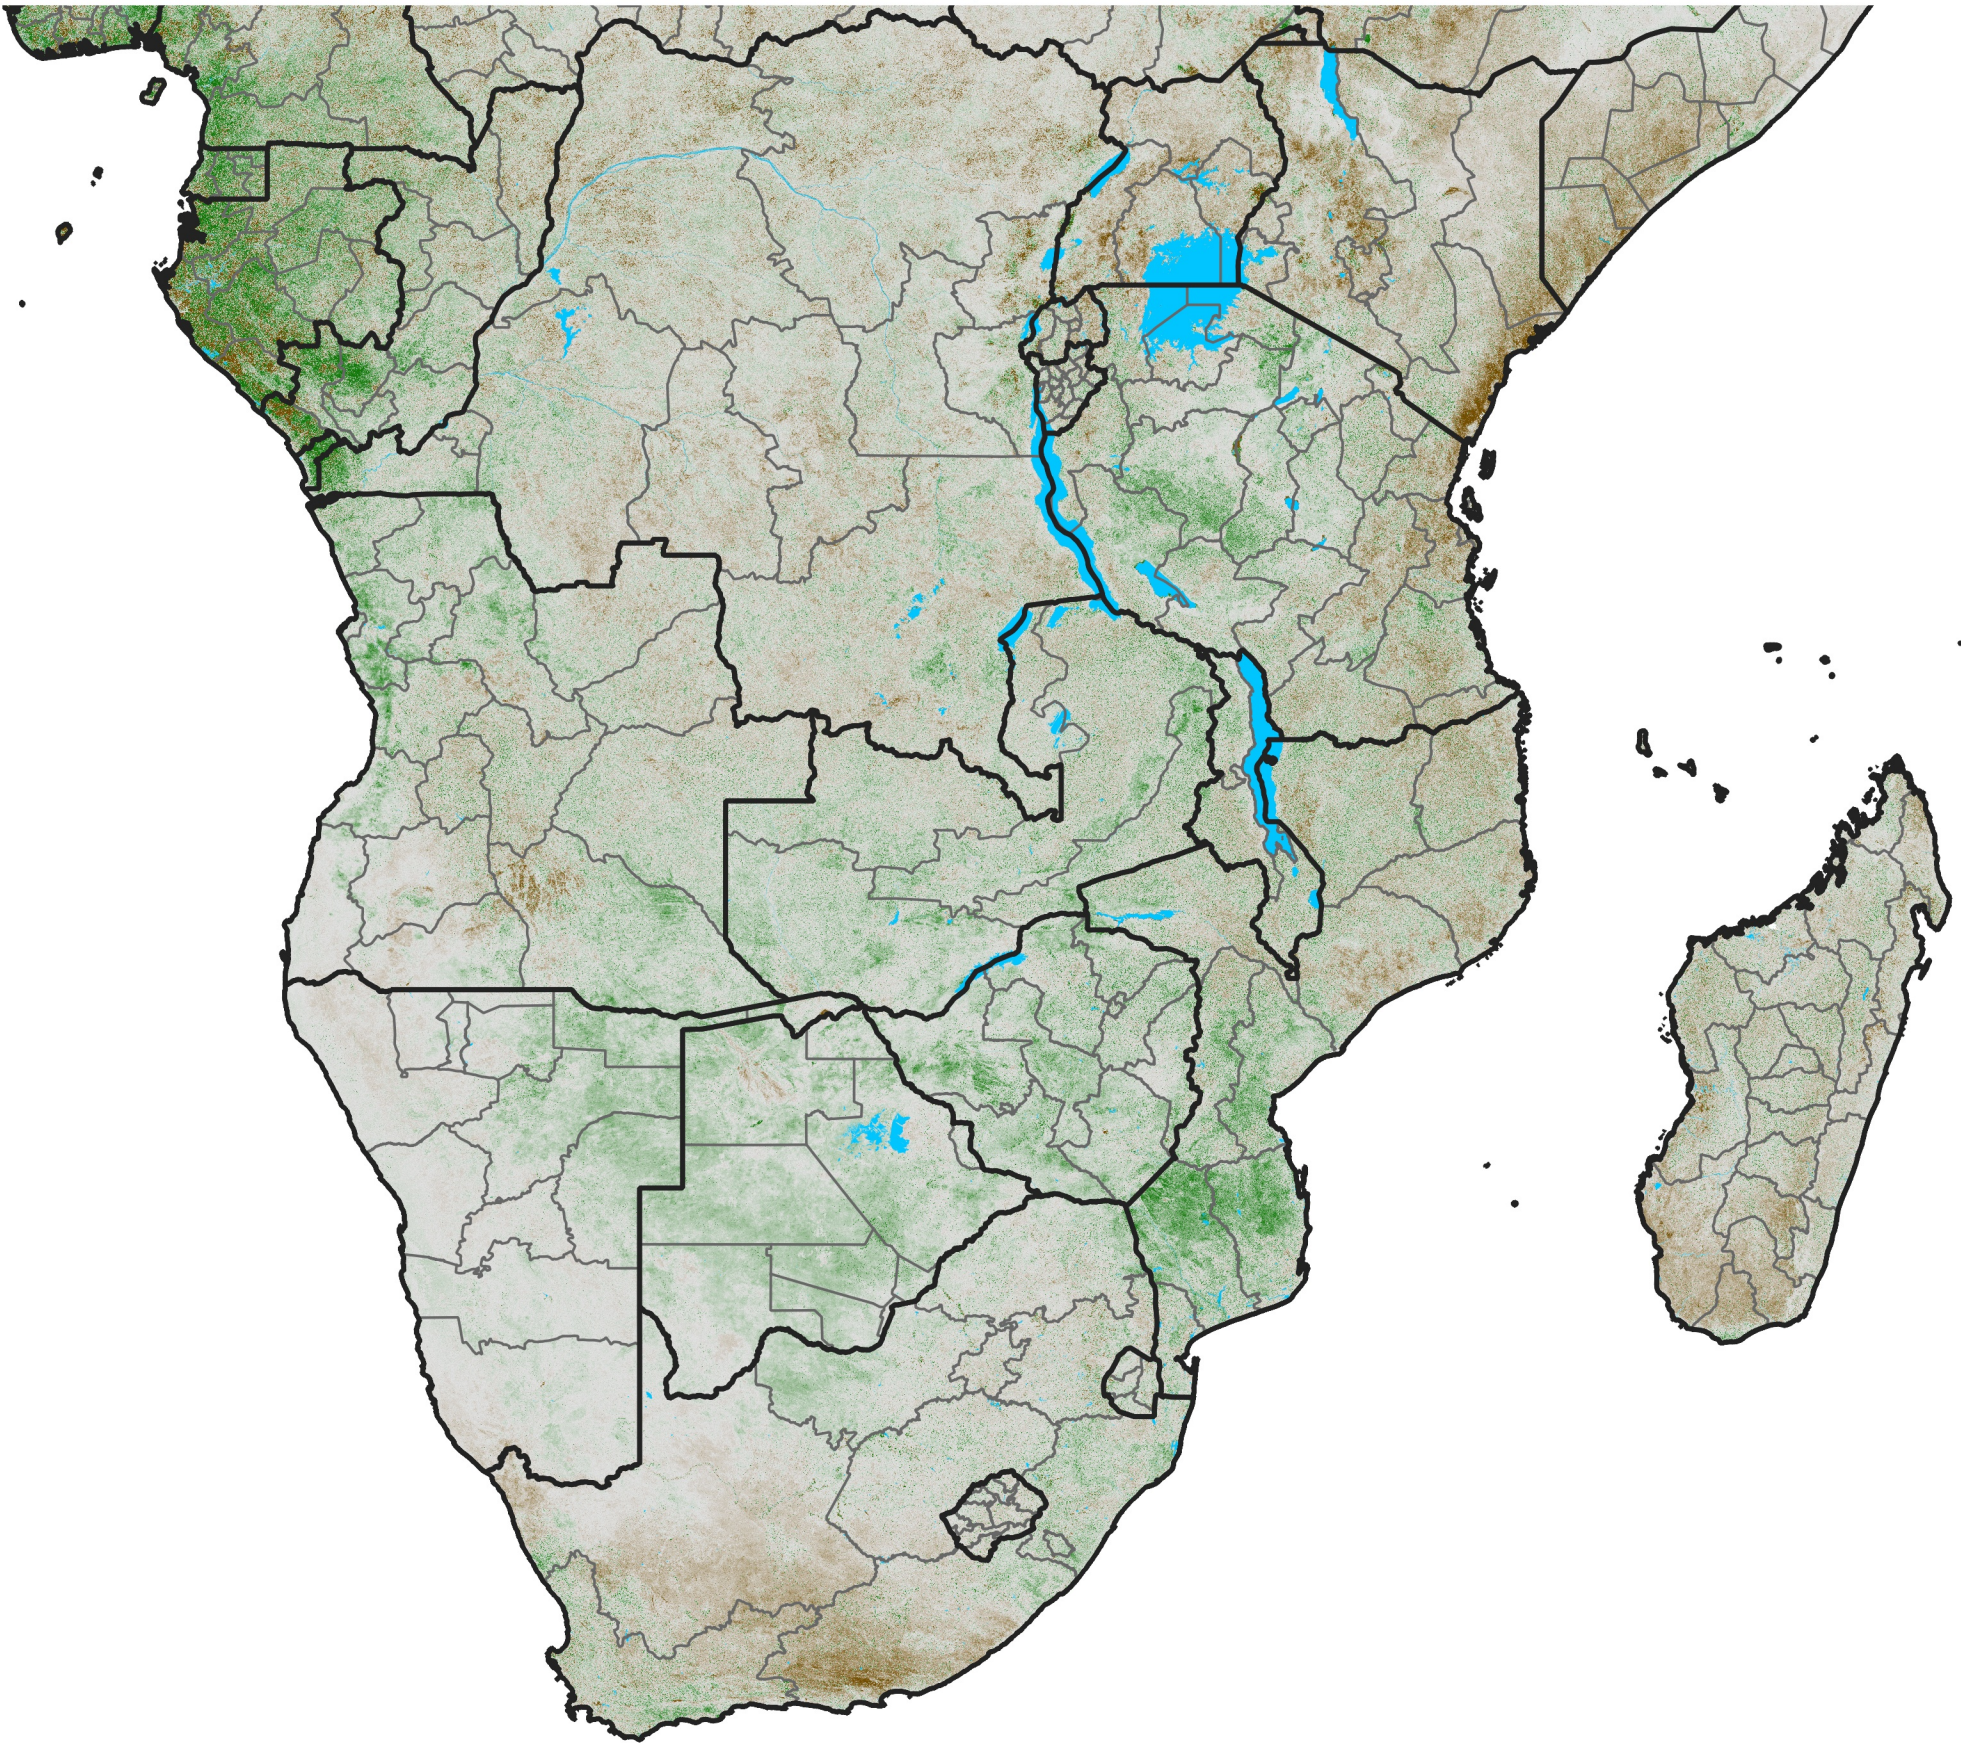

Southern Africa

NDVI Anomaly

2021 minus Mean (2012 - 2021)

Period 50 / Sep 01 - 10, 2021

NDVI Anomaly

< -0.3 -0.2 -0.1 -0.05 0.05 0.1 0.2 >0.3

Negative

No Difference