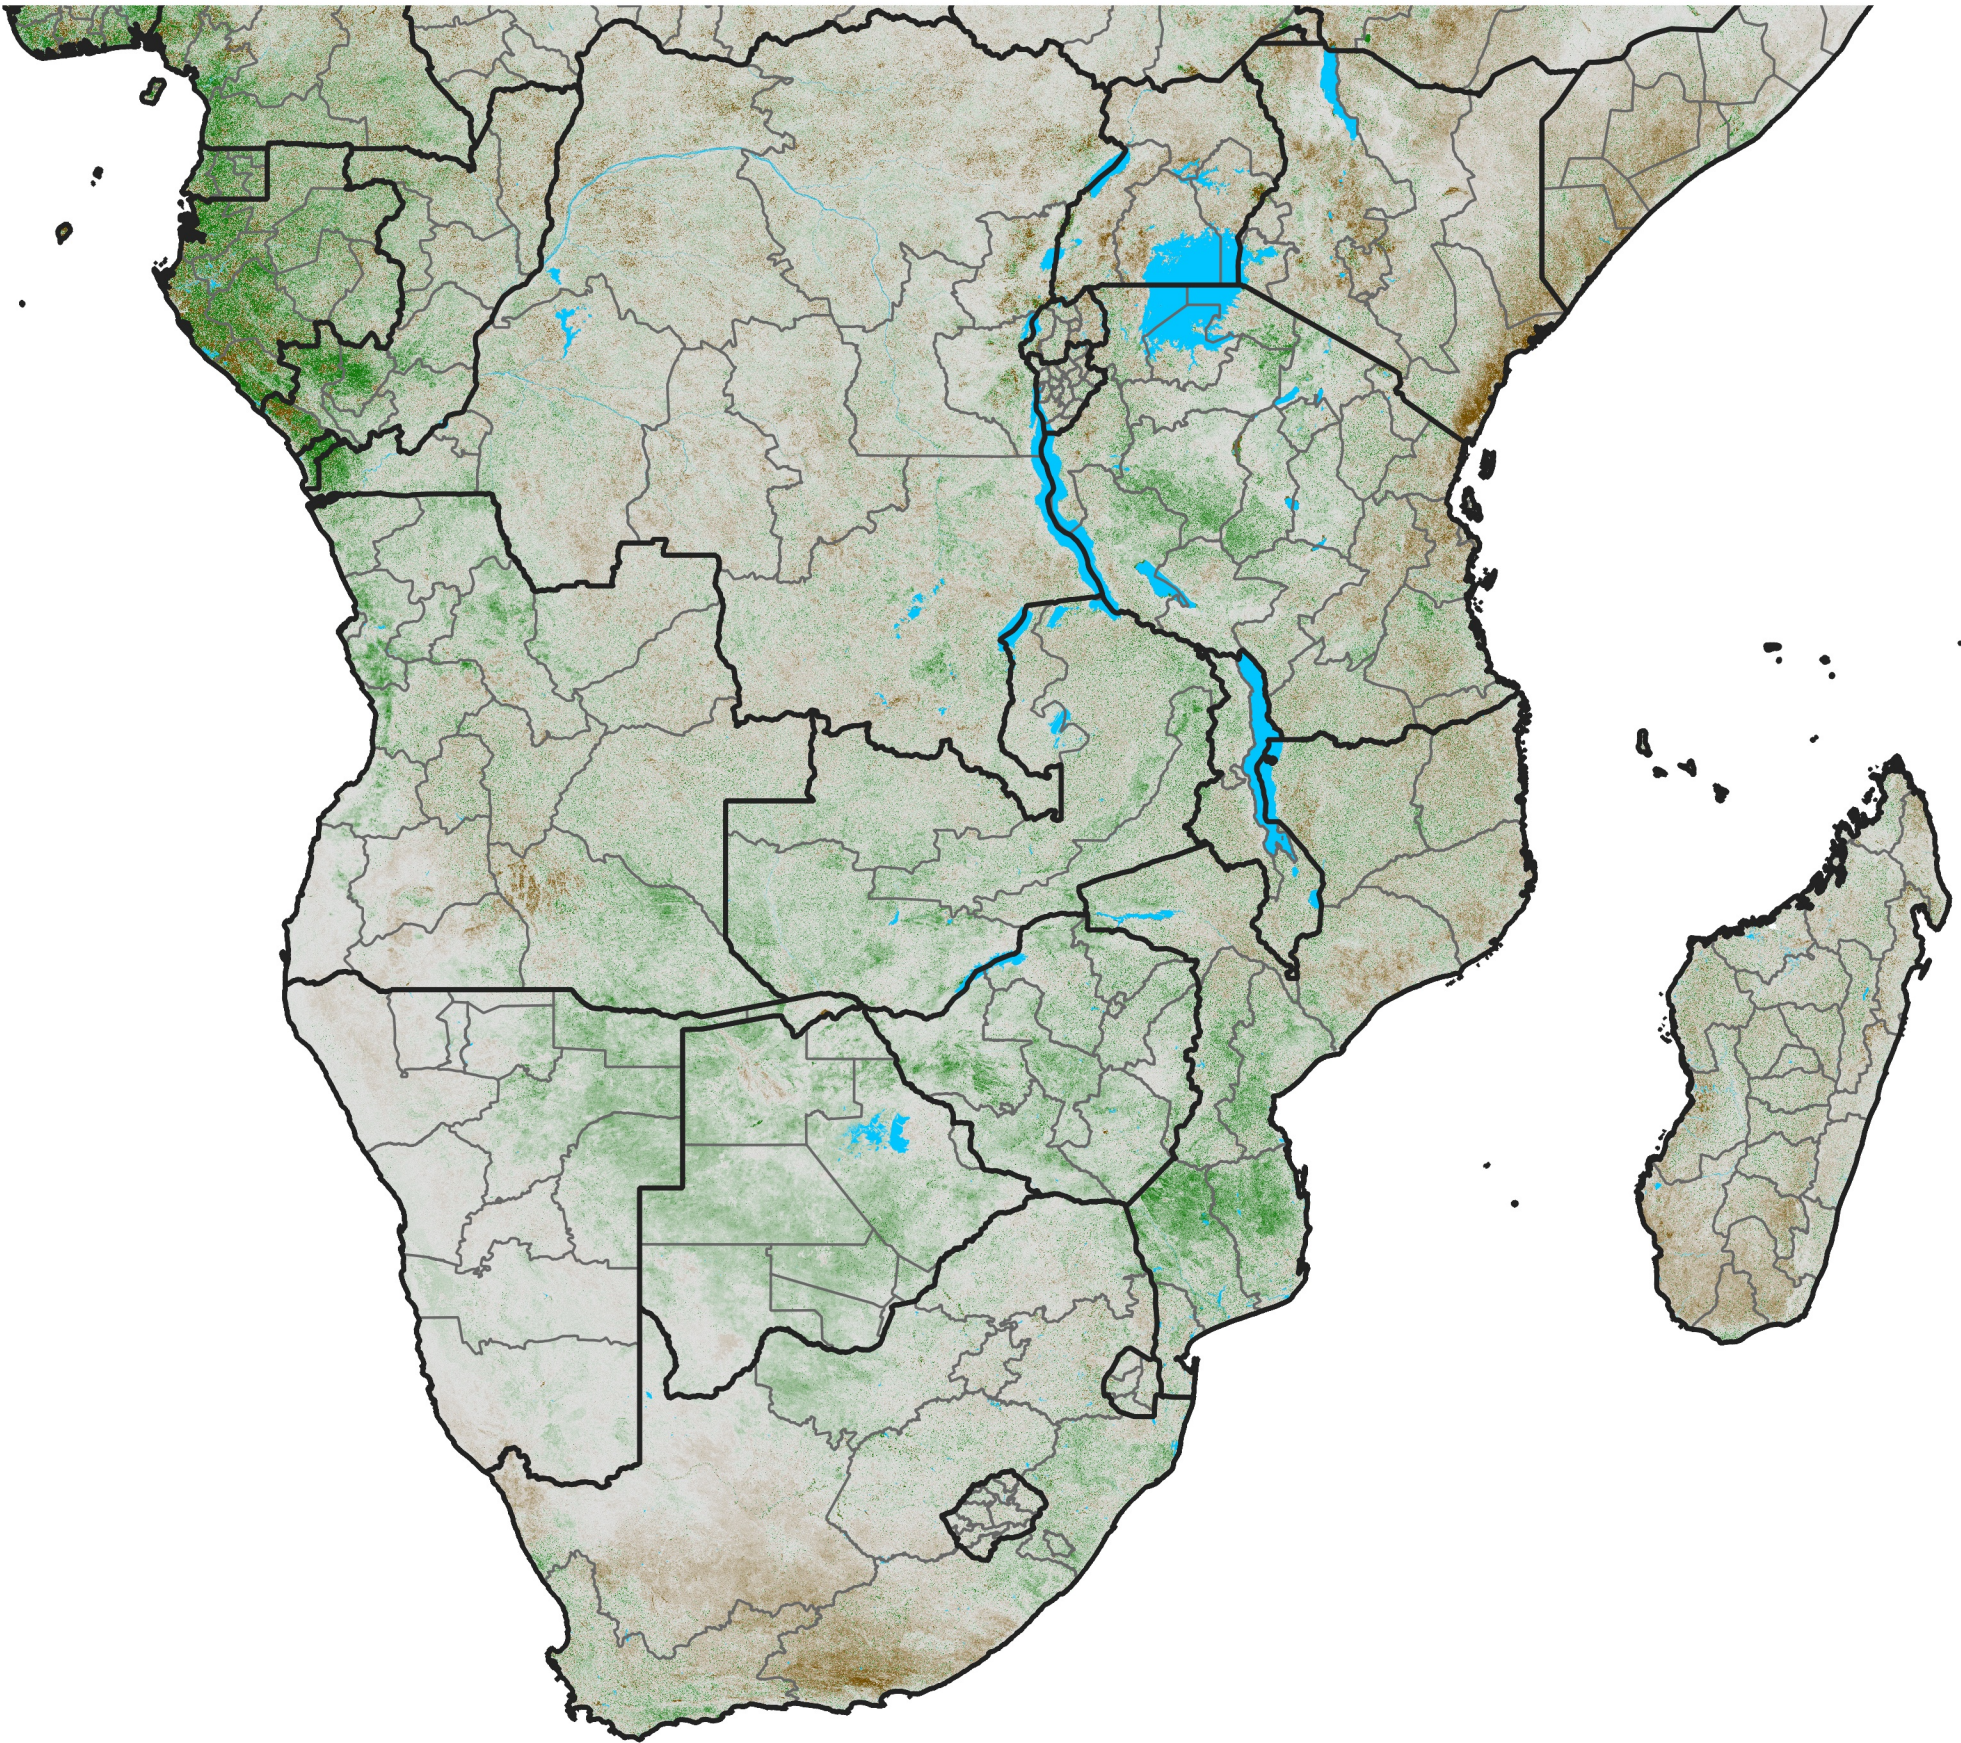

# Southern Africa

## NDVI Anomaly

2021 minus Mean (2012 - 2021)

Period 51 / Sep 06 - 15, 2021

### NDVI Anomaly

< -0.3   -0.2   -0.1   -0.05   0.05   0.1   0.2   >0.3

Negative

No Difference

Positive