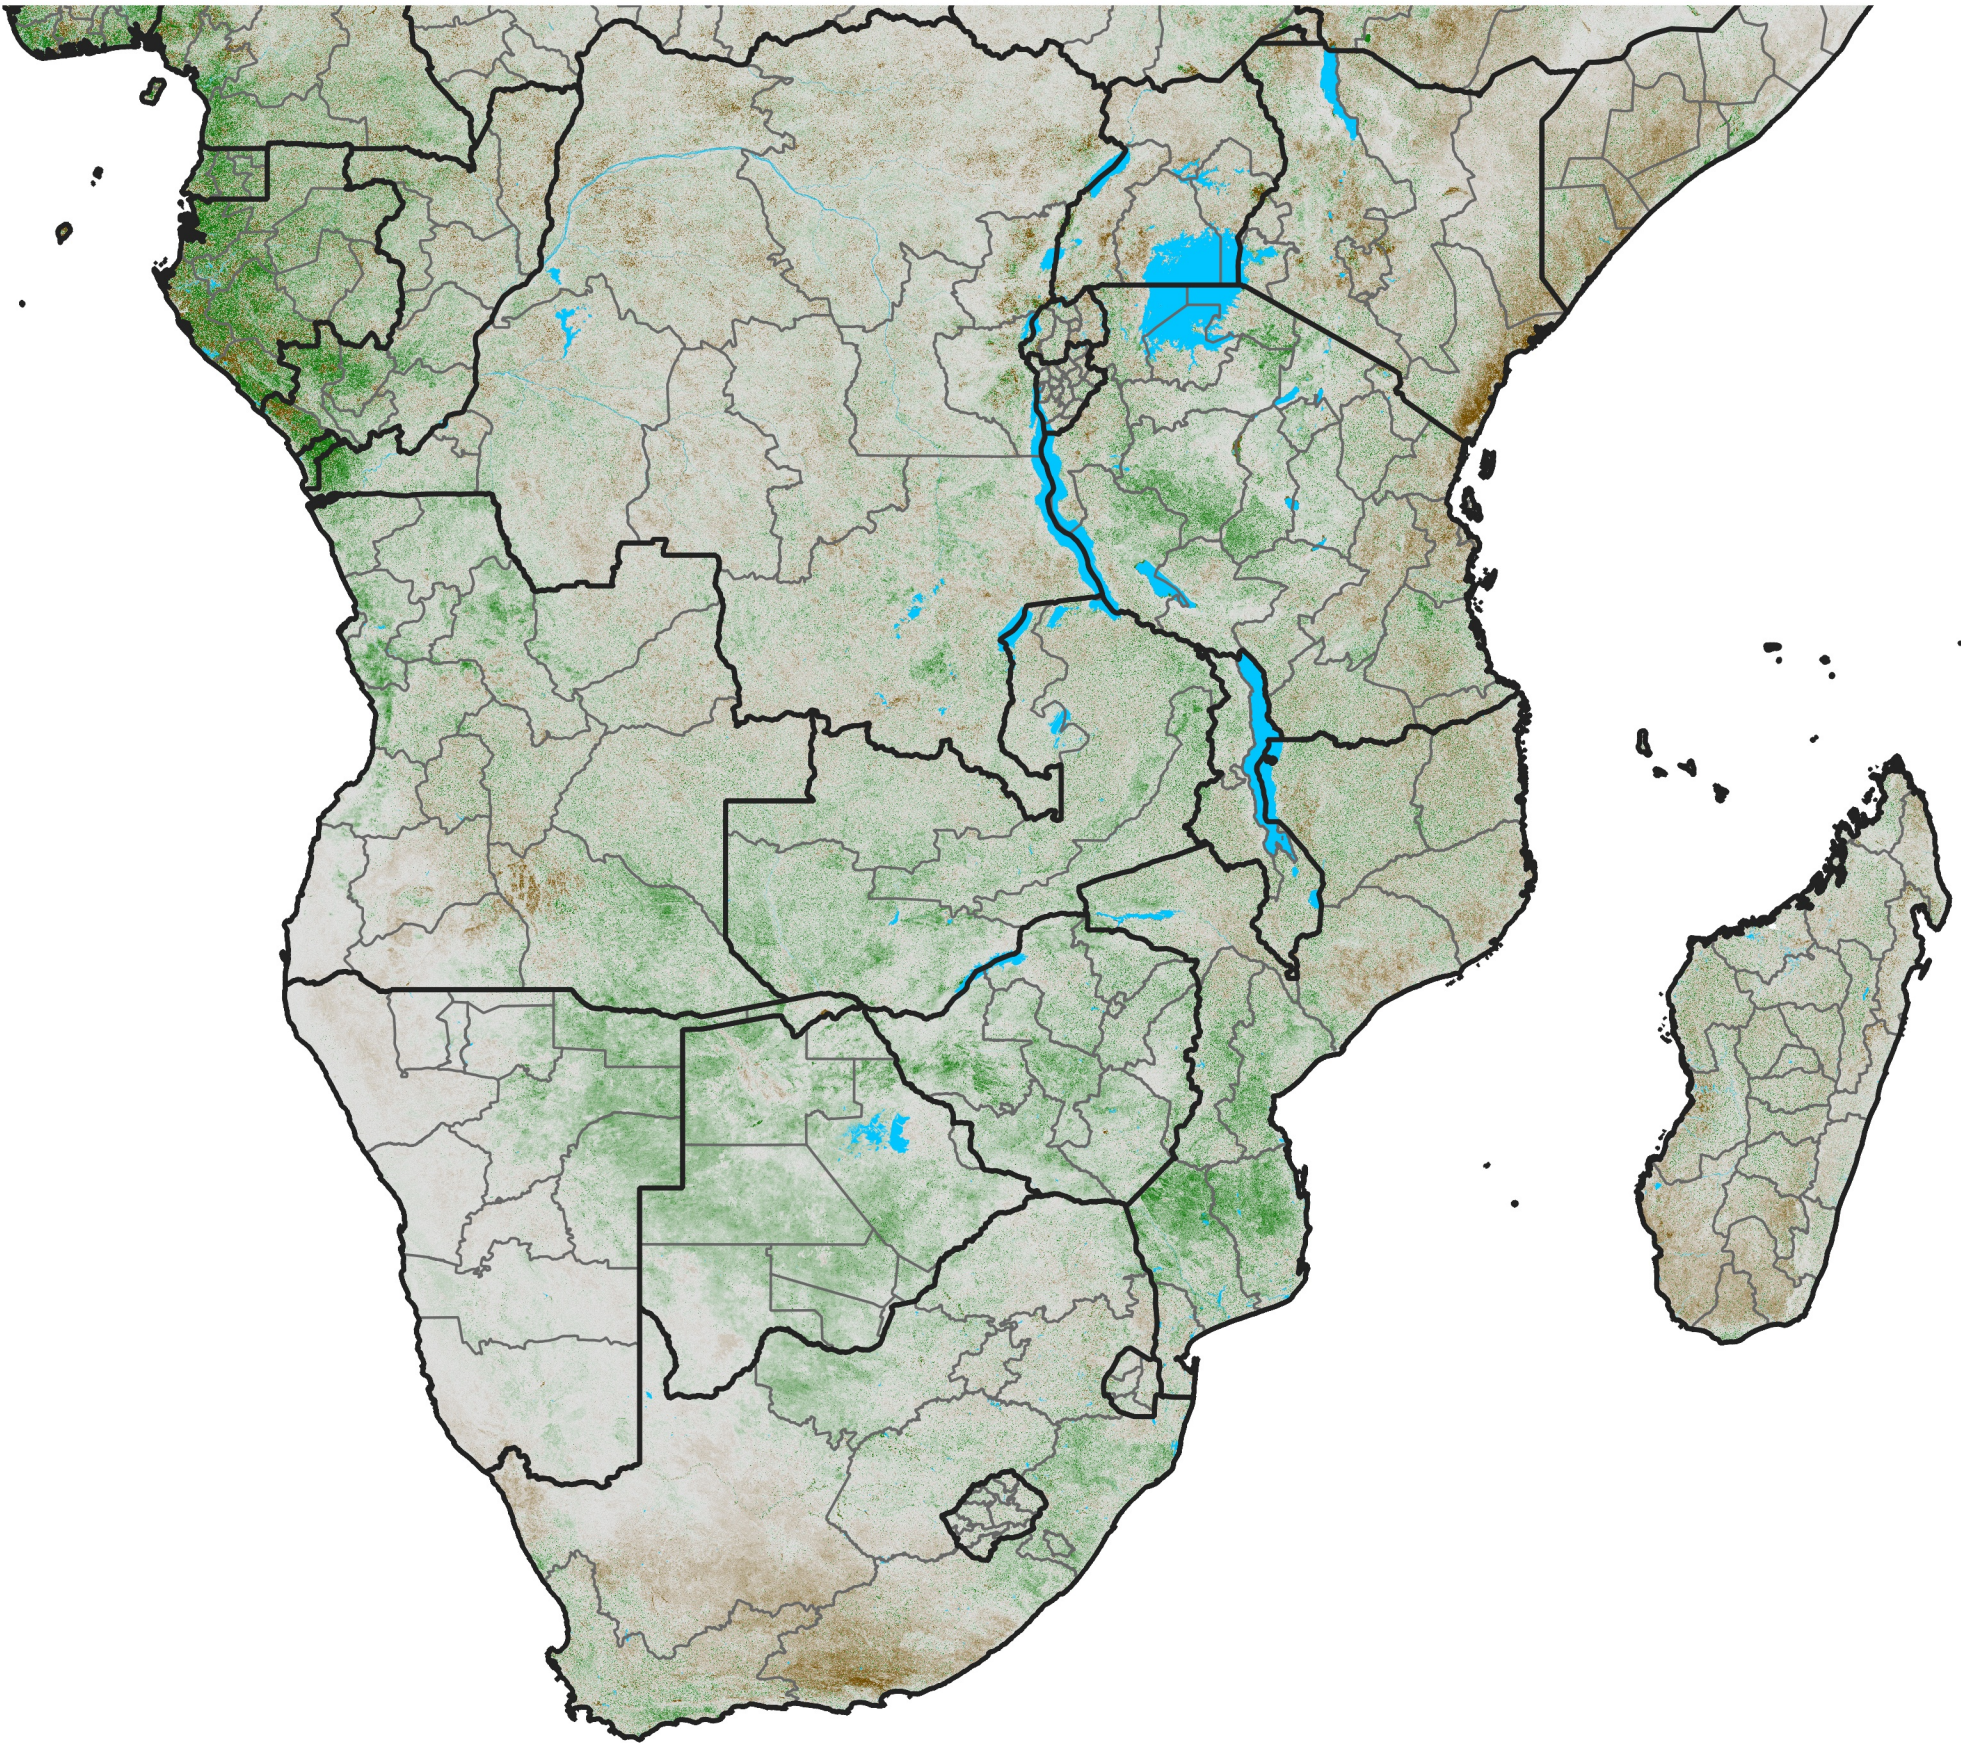

Southern Africa

NDVI Anomaly

2021 minus Mean (2012 - 2021)

Period 52 / Sep 11 - 20, 2021

NDVI Anomaly

< -0.3 -0.2 -0.1 -0.05 0.05 0.1 0.2 >0.3

Negative

No Difference