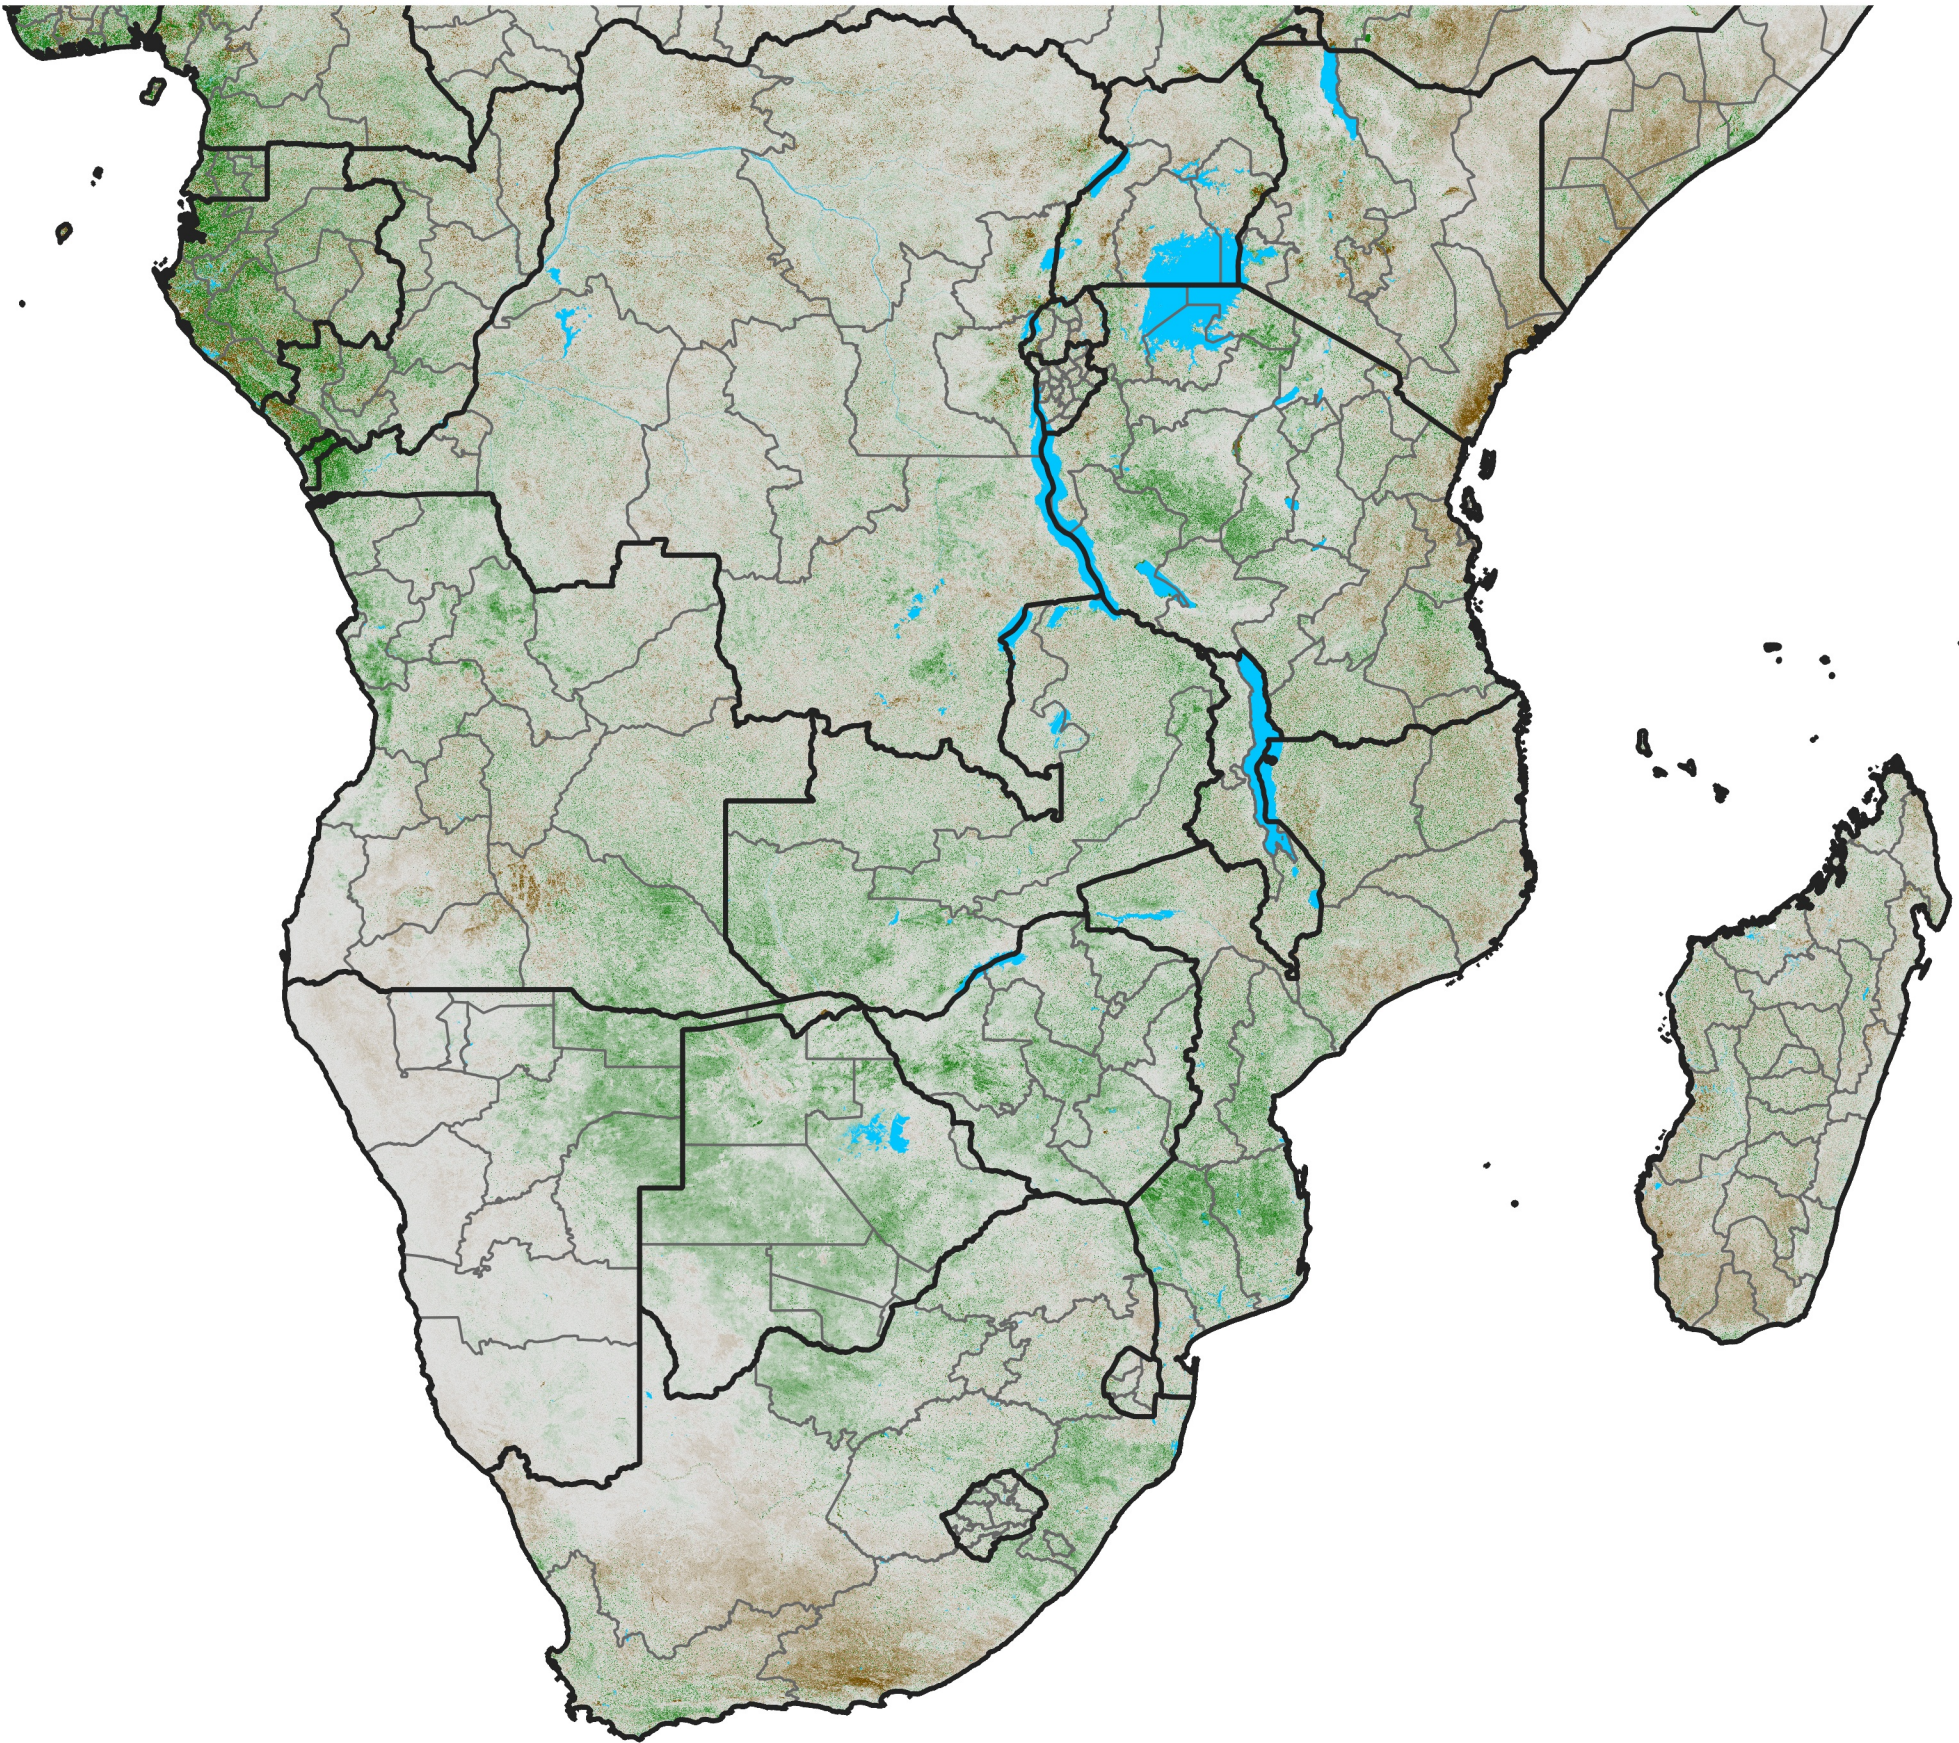

Southern Africa

NDVI Anomaly

2021 minus Mean (2012 - 2021)

Period 53 / Sep 16 - 25, 2021

NDVI Anomaly

< -0.3 -0.2 -0.1 -0.05 0.05 0.1 0.2 >0.3

Negative

No Difference