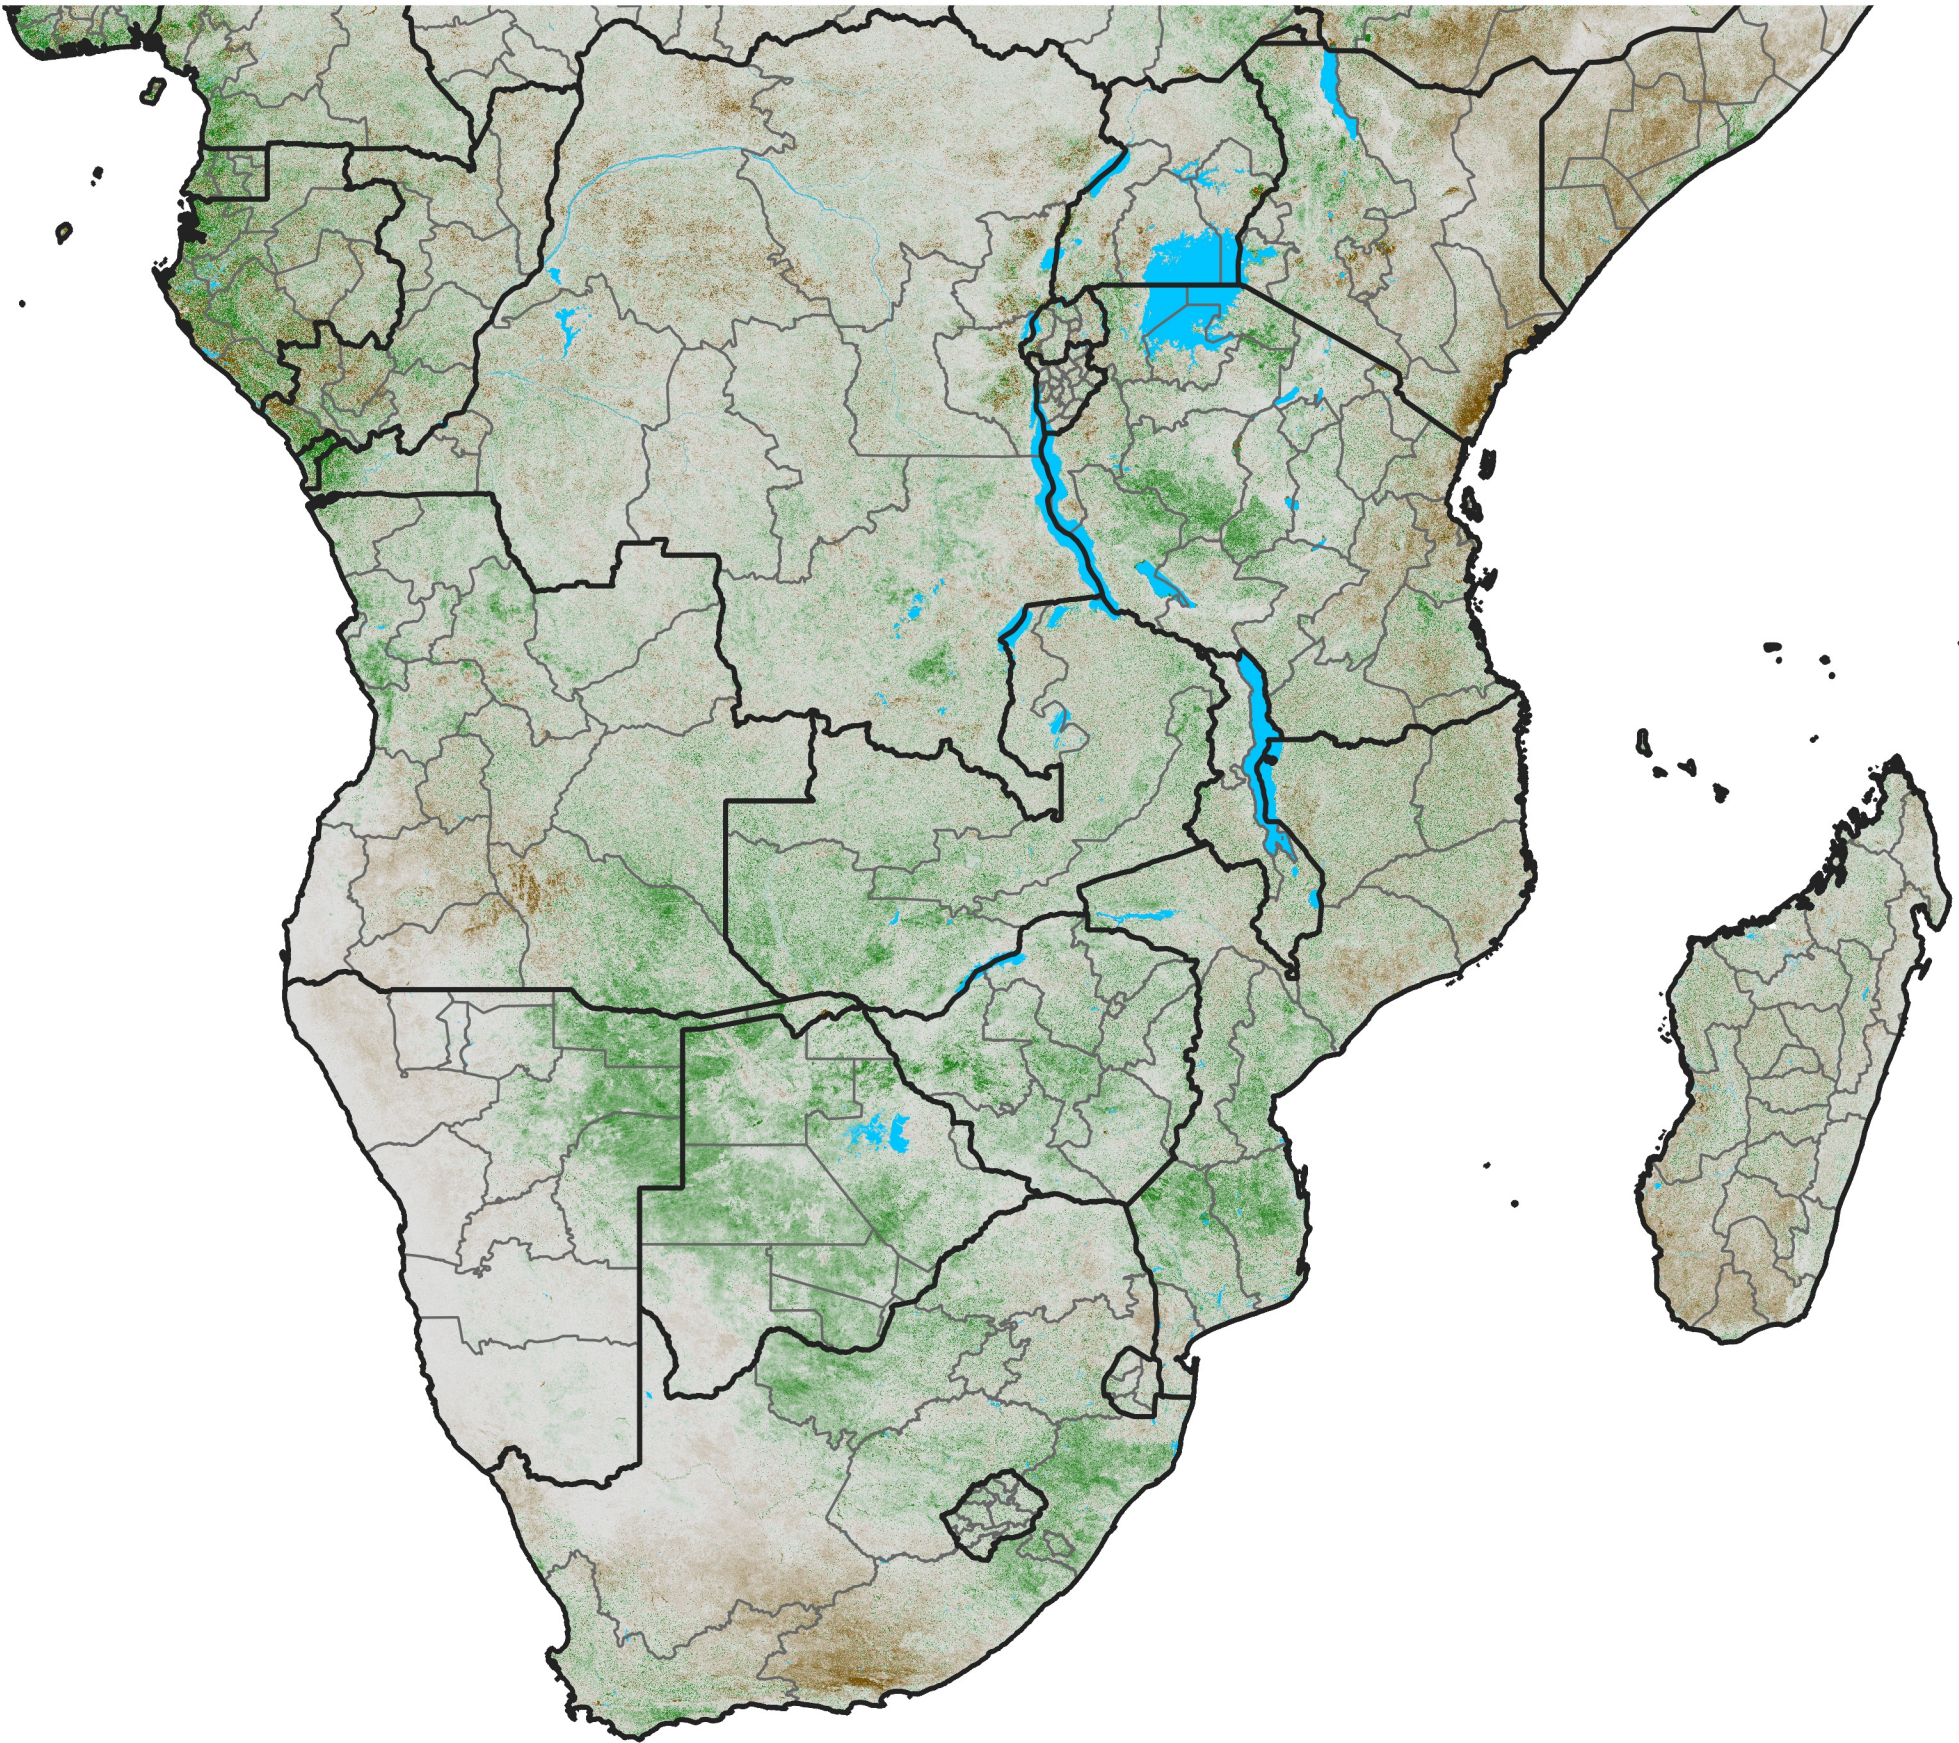

Southern Africa

NDVI Anomaly

2021 minus Mean (2012 - 2021)

Period 55 / Sep 26 - Oct 05, 2021

NDVI Anomaly

< -0.3 -0.2 -0.1 -0.05 0.05 0.1 0.2 >0.3

Negative

No Difference