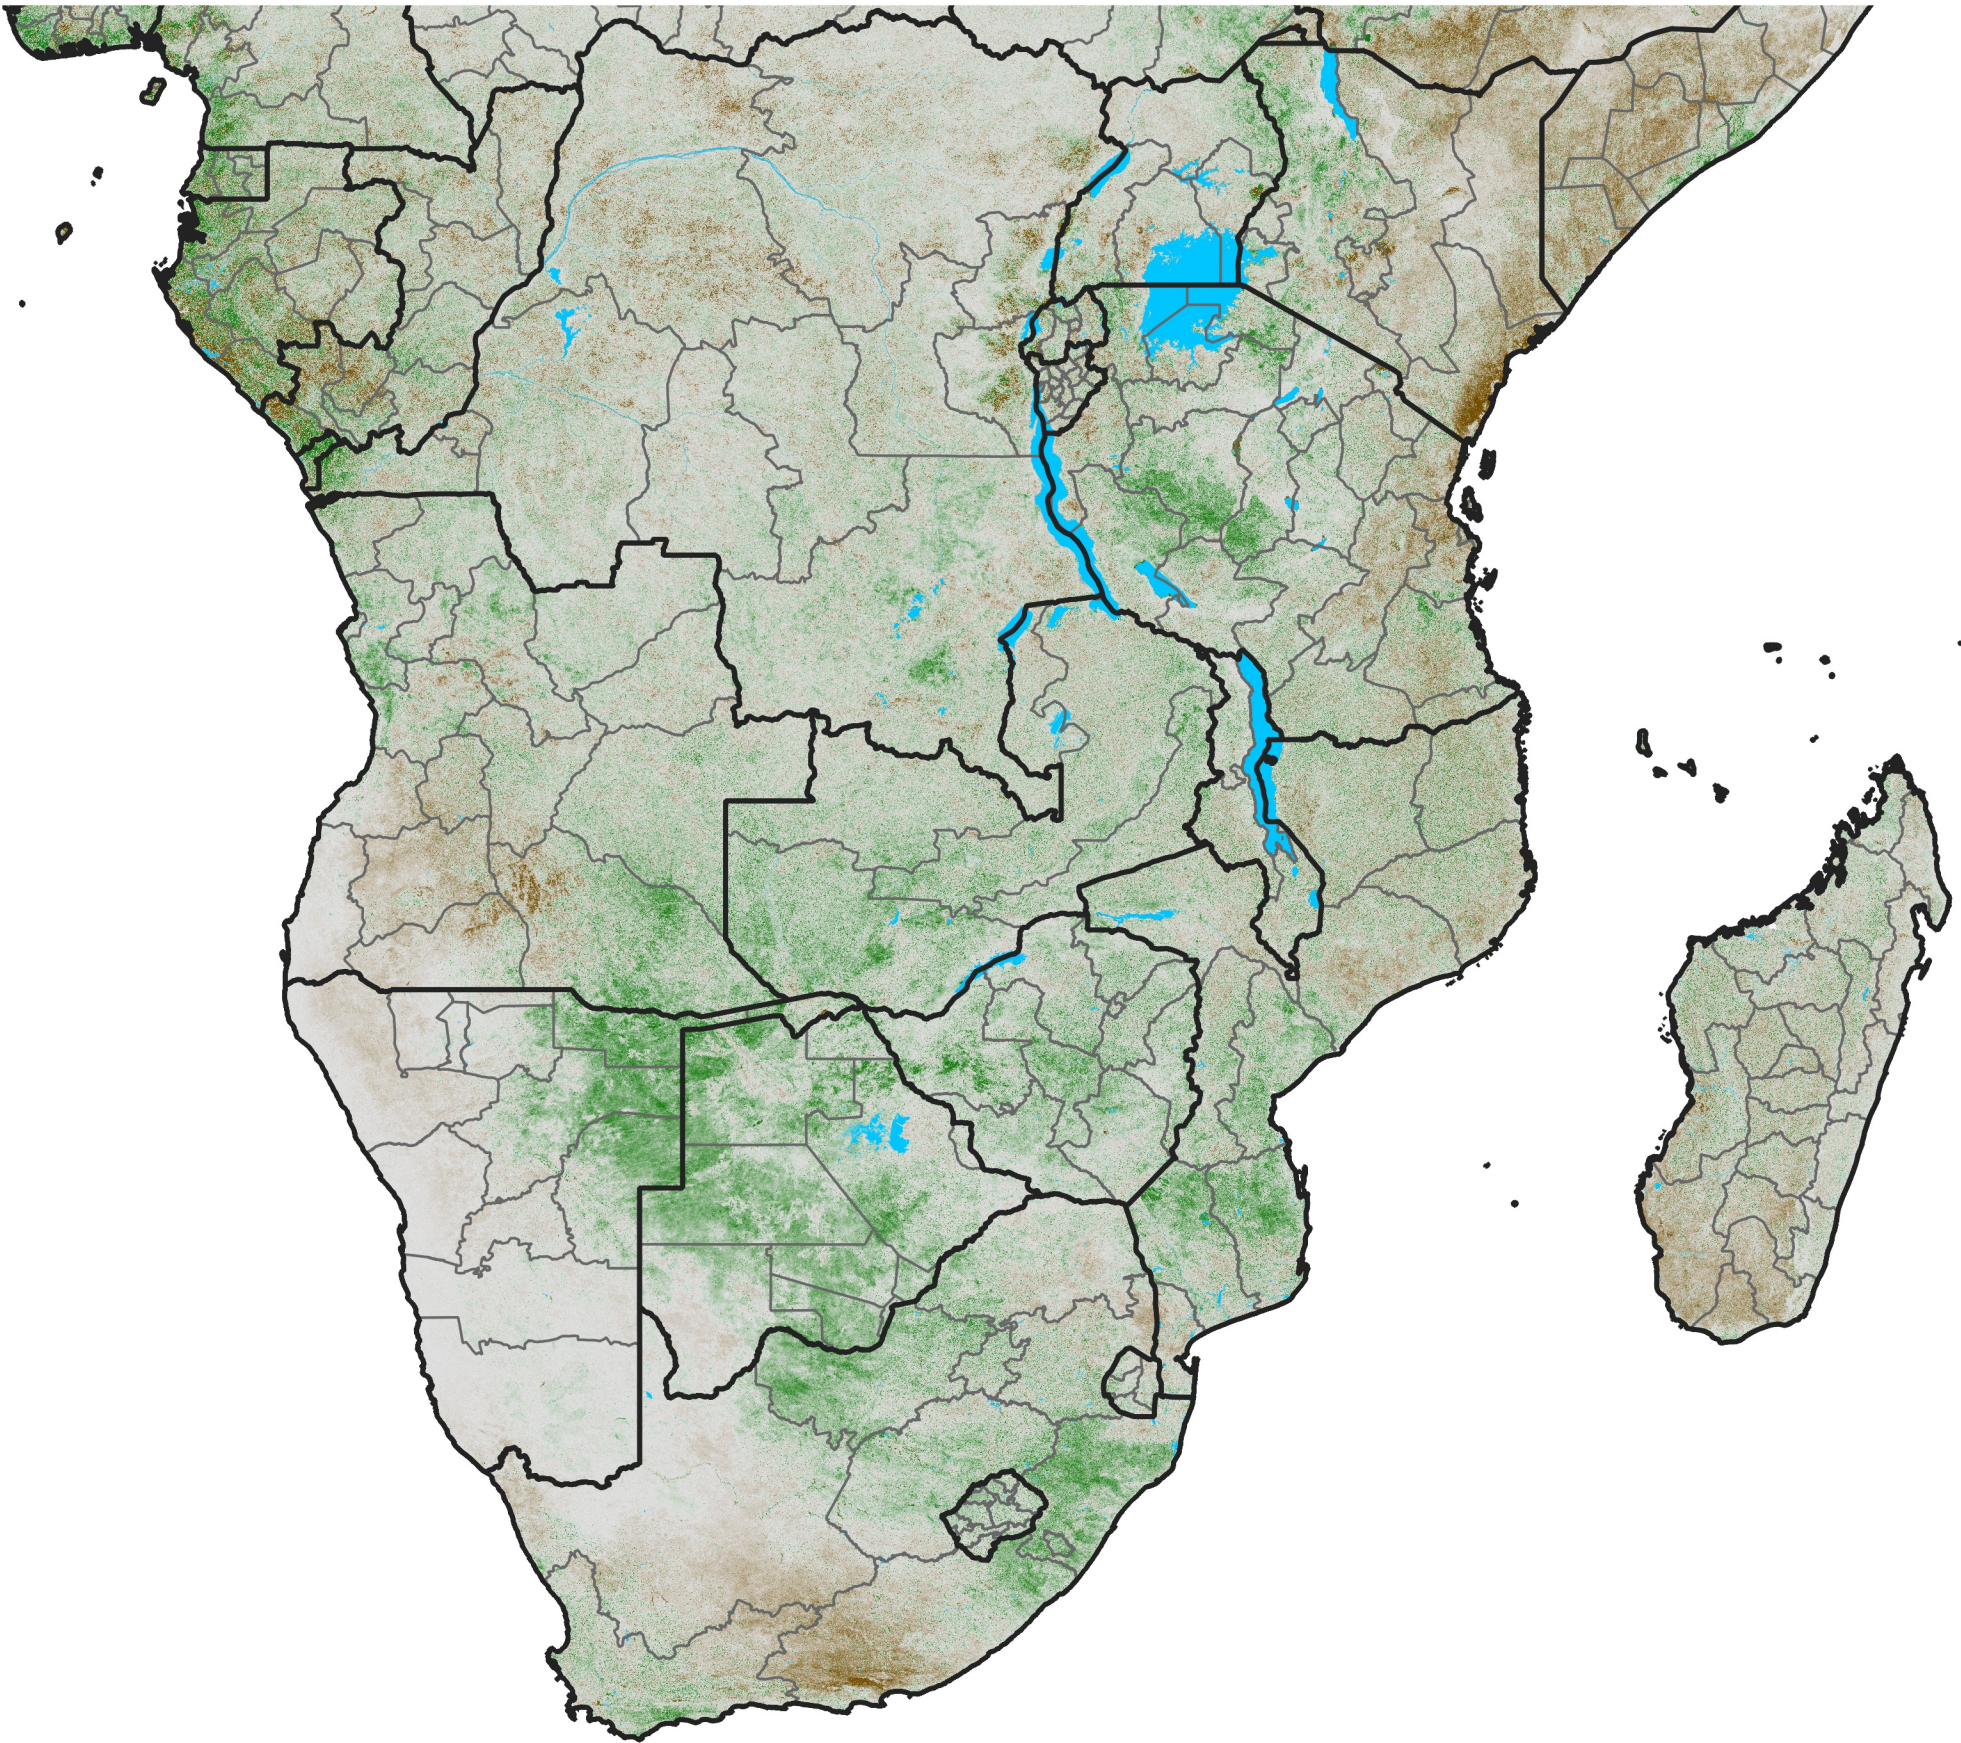

Southern Africa

NDVI Anomaly

2021 minus Mean (2012 - 2021)

Period 56 / Oct 01 - 10, 2021

NDVI Anomaly

< -0.3 -0.2 -0.1 -0.05 0.05 0.1 0.2 >0.3

Negative

No Difference