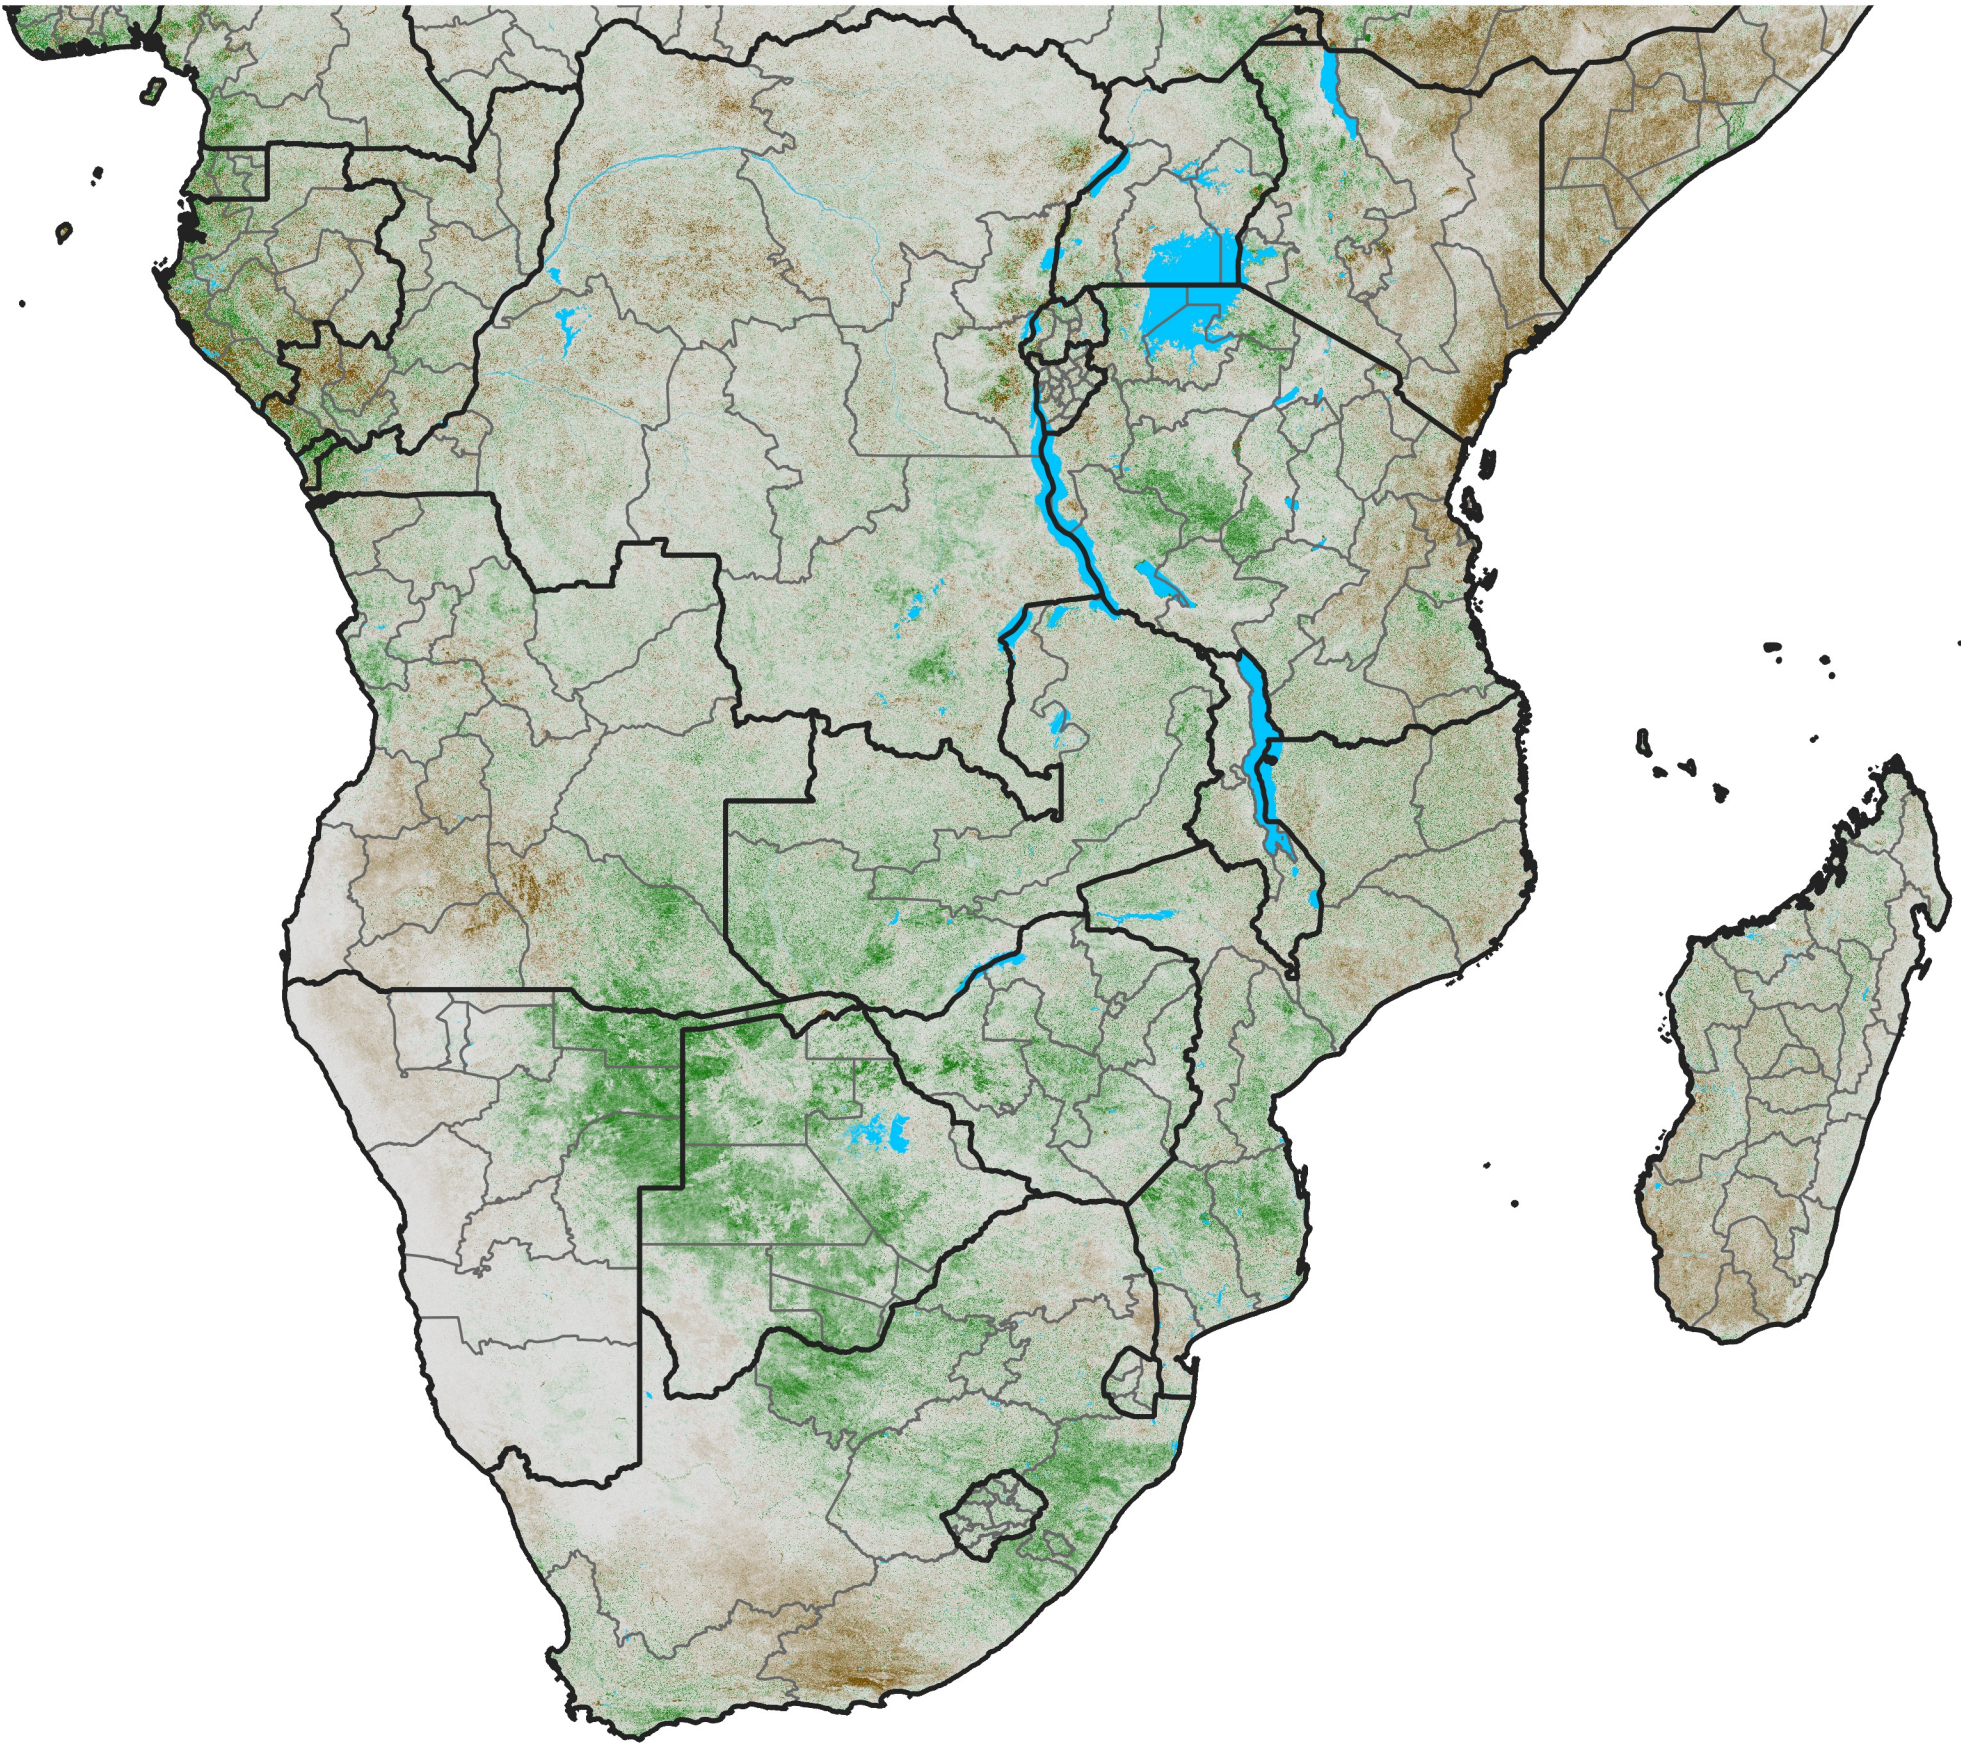

Southern Africa

NDVI Anomaly

2021 minus Mean (2012 - 2021)

Period 57 / Oct 06 - 15, 2021

NDVI Anomaly

< -0.3 -0.2 -0.1 -0.05 0.05 0.1 0.2 >0.3

Negative

No Difference