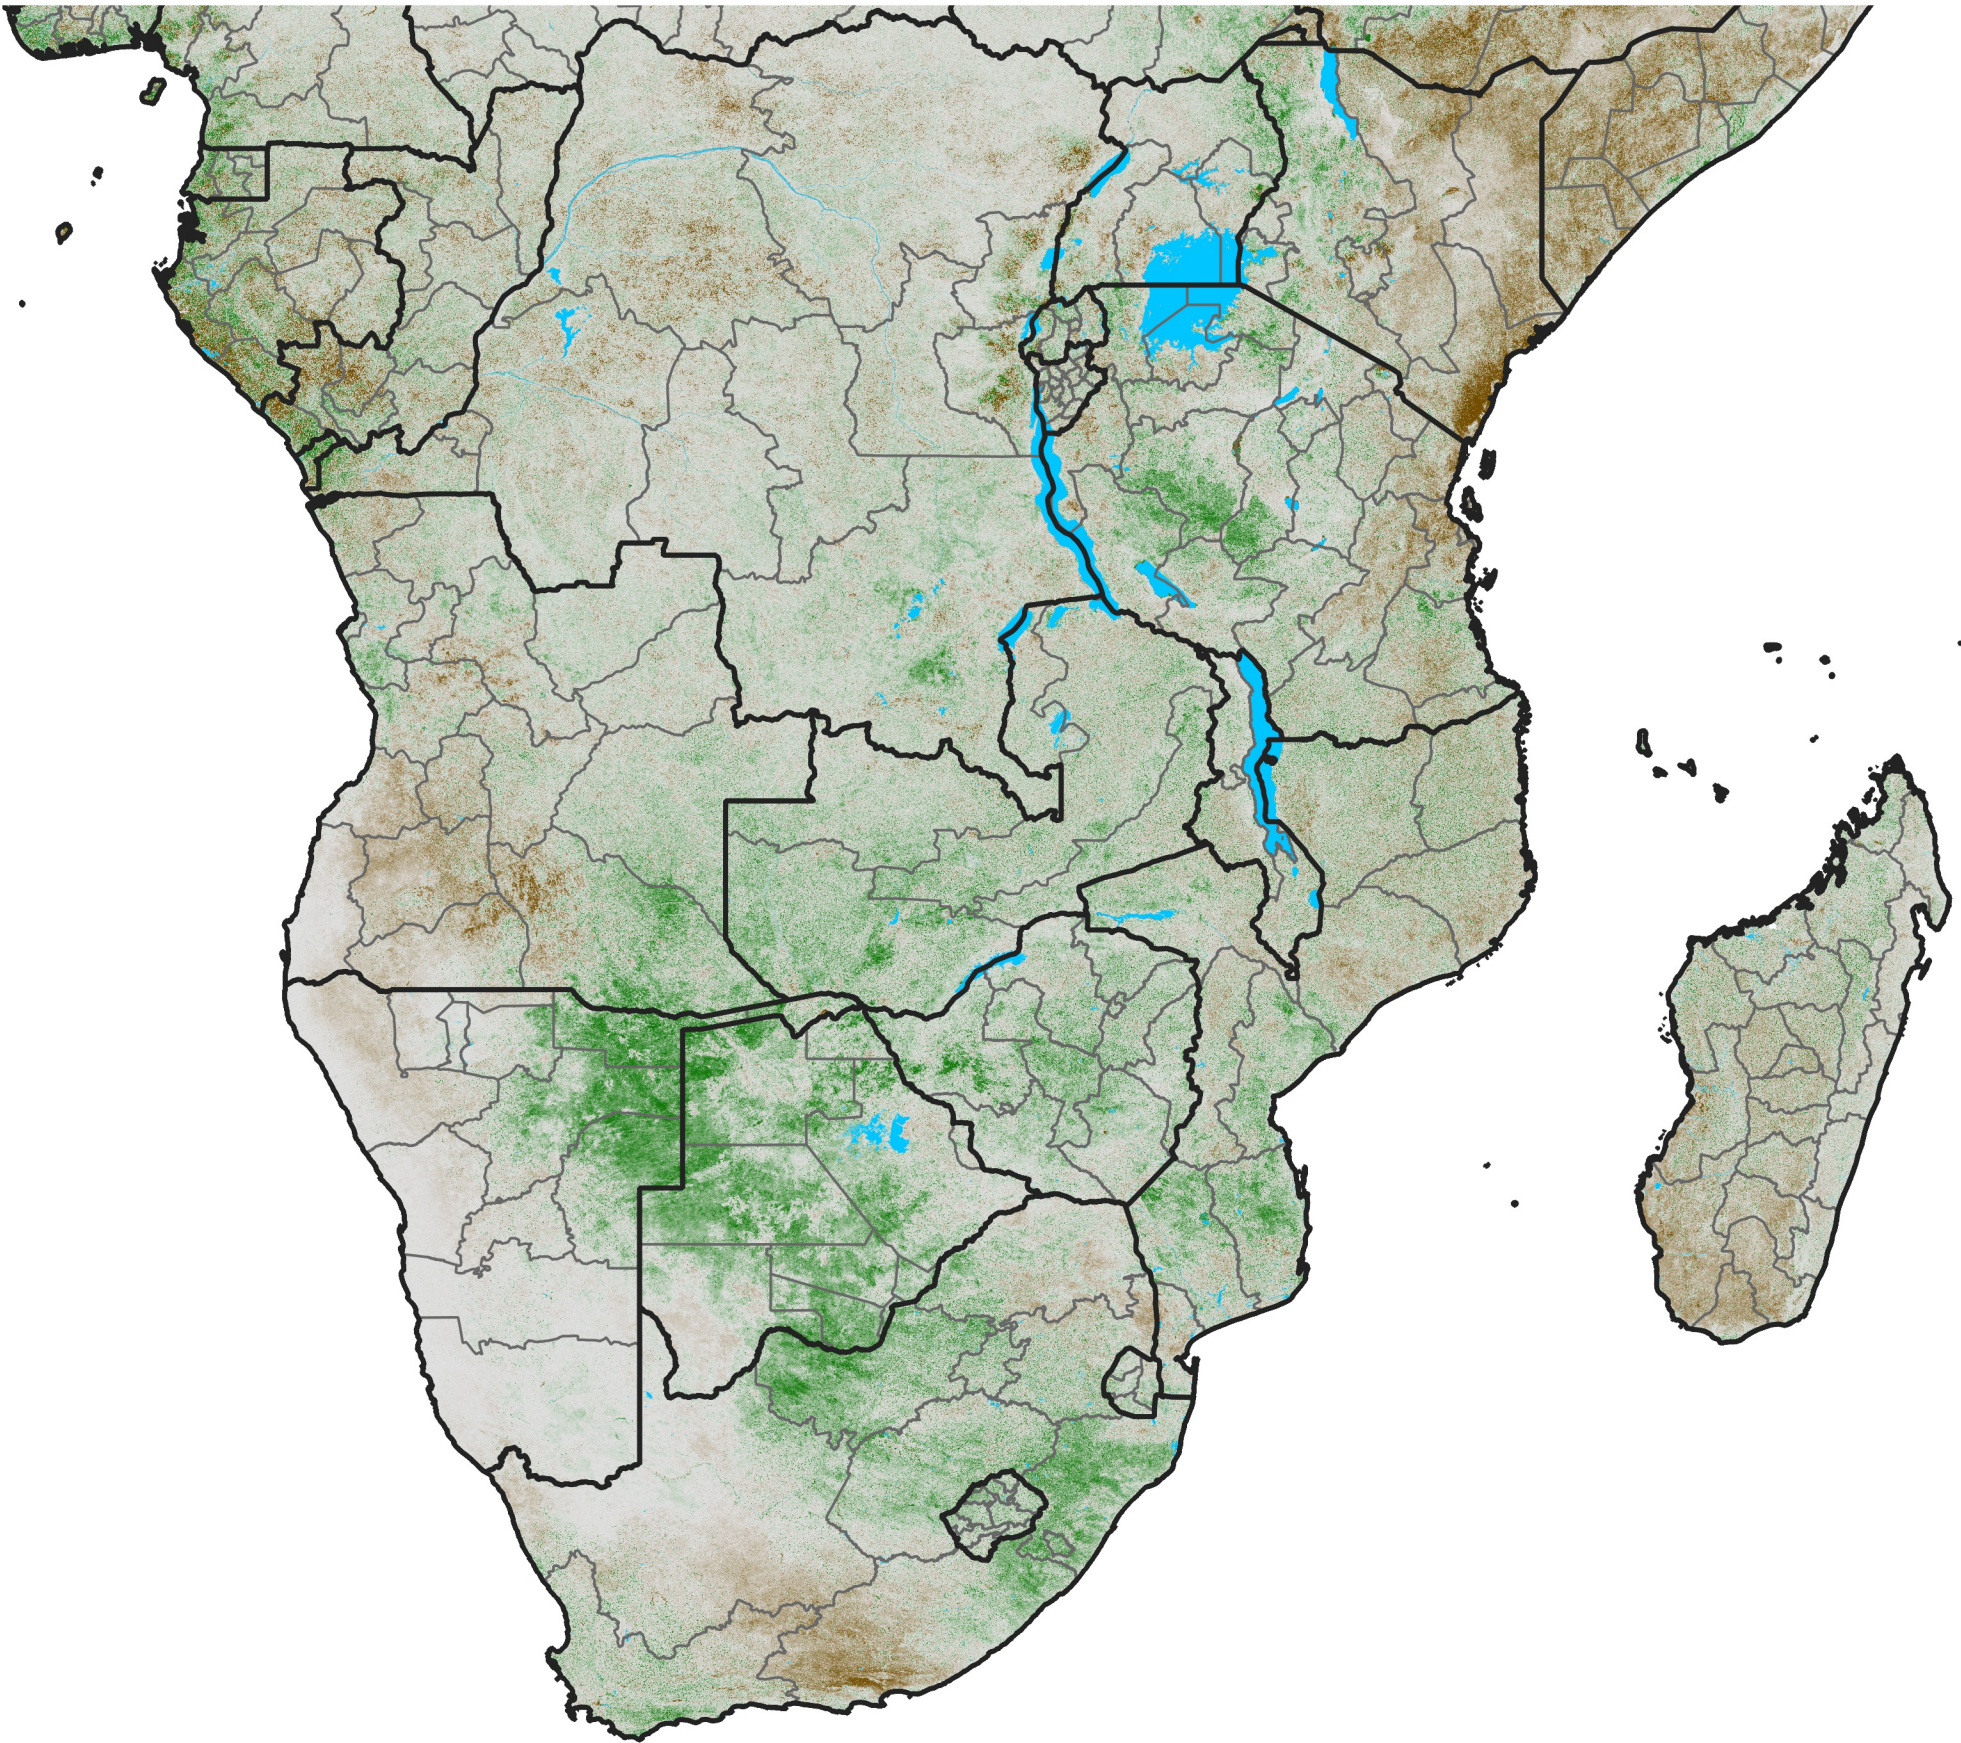

Southern Africa

NDVI Anomaly

2021 minus Mean (2012 - 2021)

Period 58 / Oct 11 - 20, 2021

NDVI Anomaly

<math>< -0.3</math> -0.2 -0.1 -0.05 0.05 0.1 0.2 > 0.3

Negative

No Difference