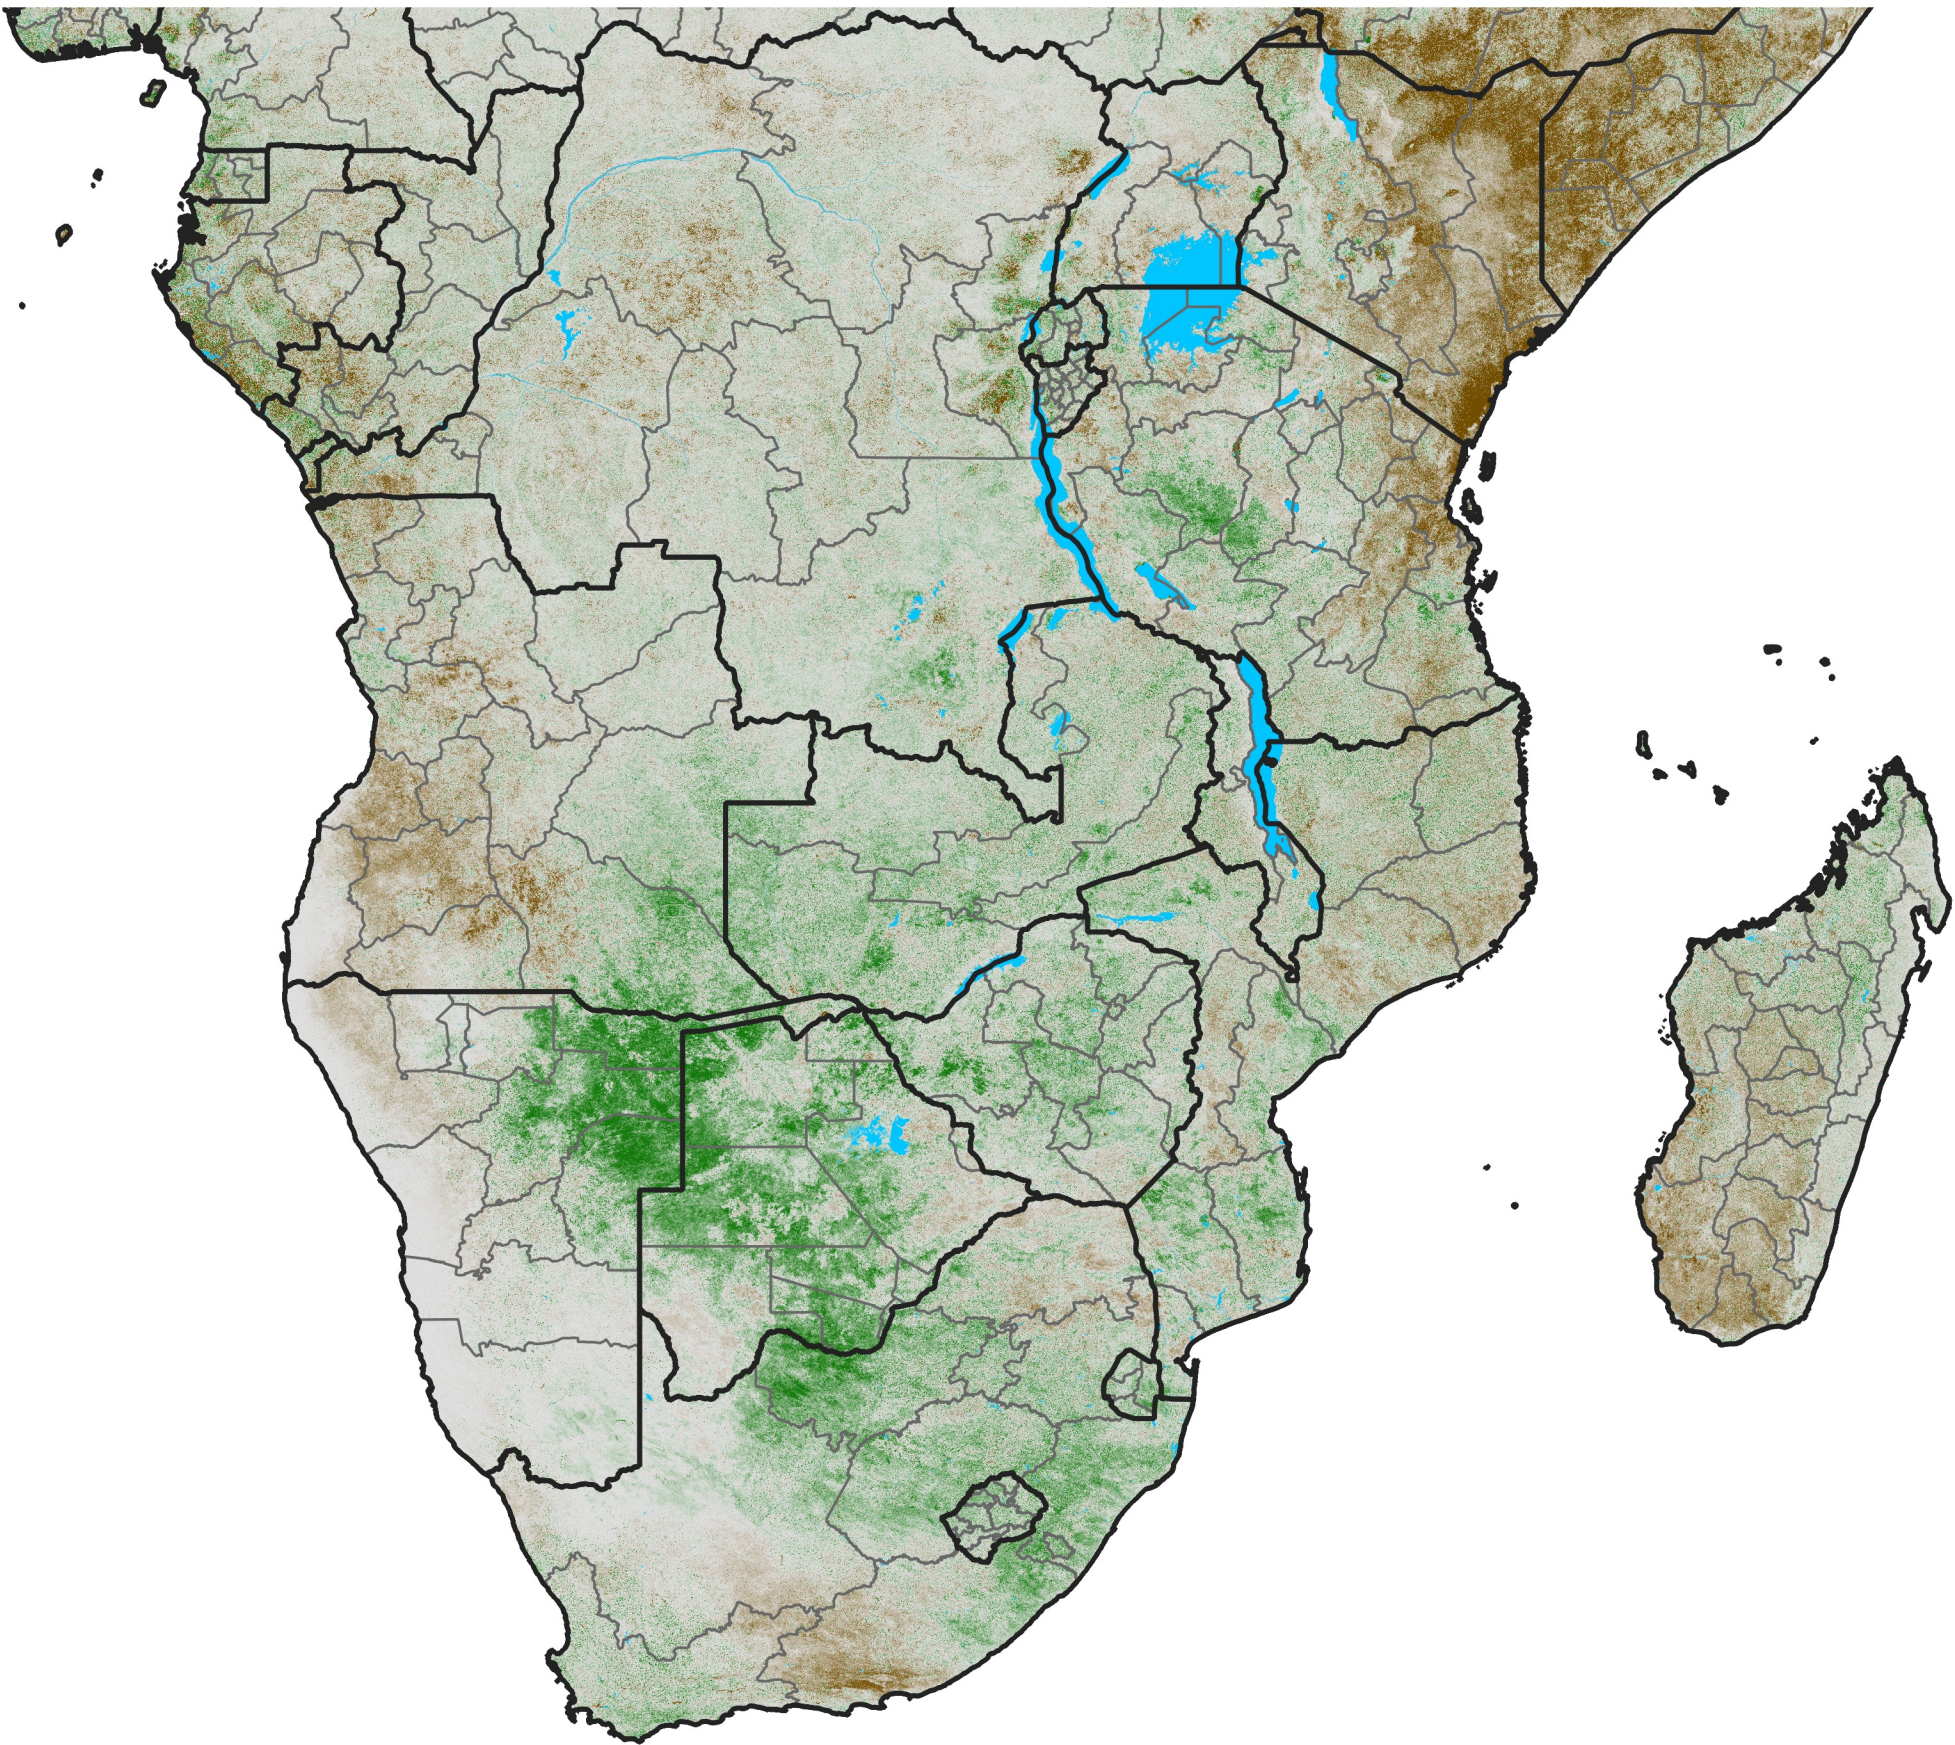

# Southern Africa

## NDVI Anomaly

2021 minus Mean (2012 - 2021)

Period 61 / Oct 26 - Nov 05, 2021