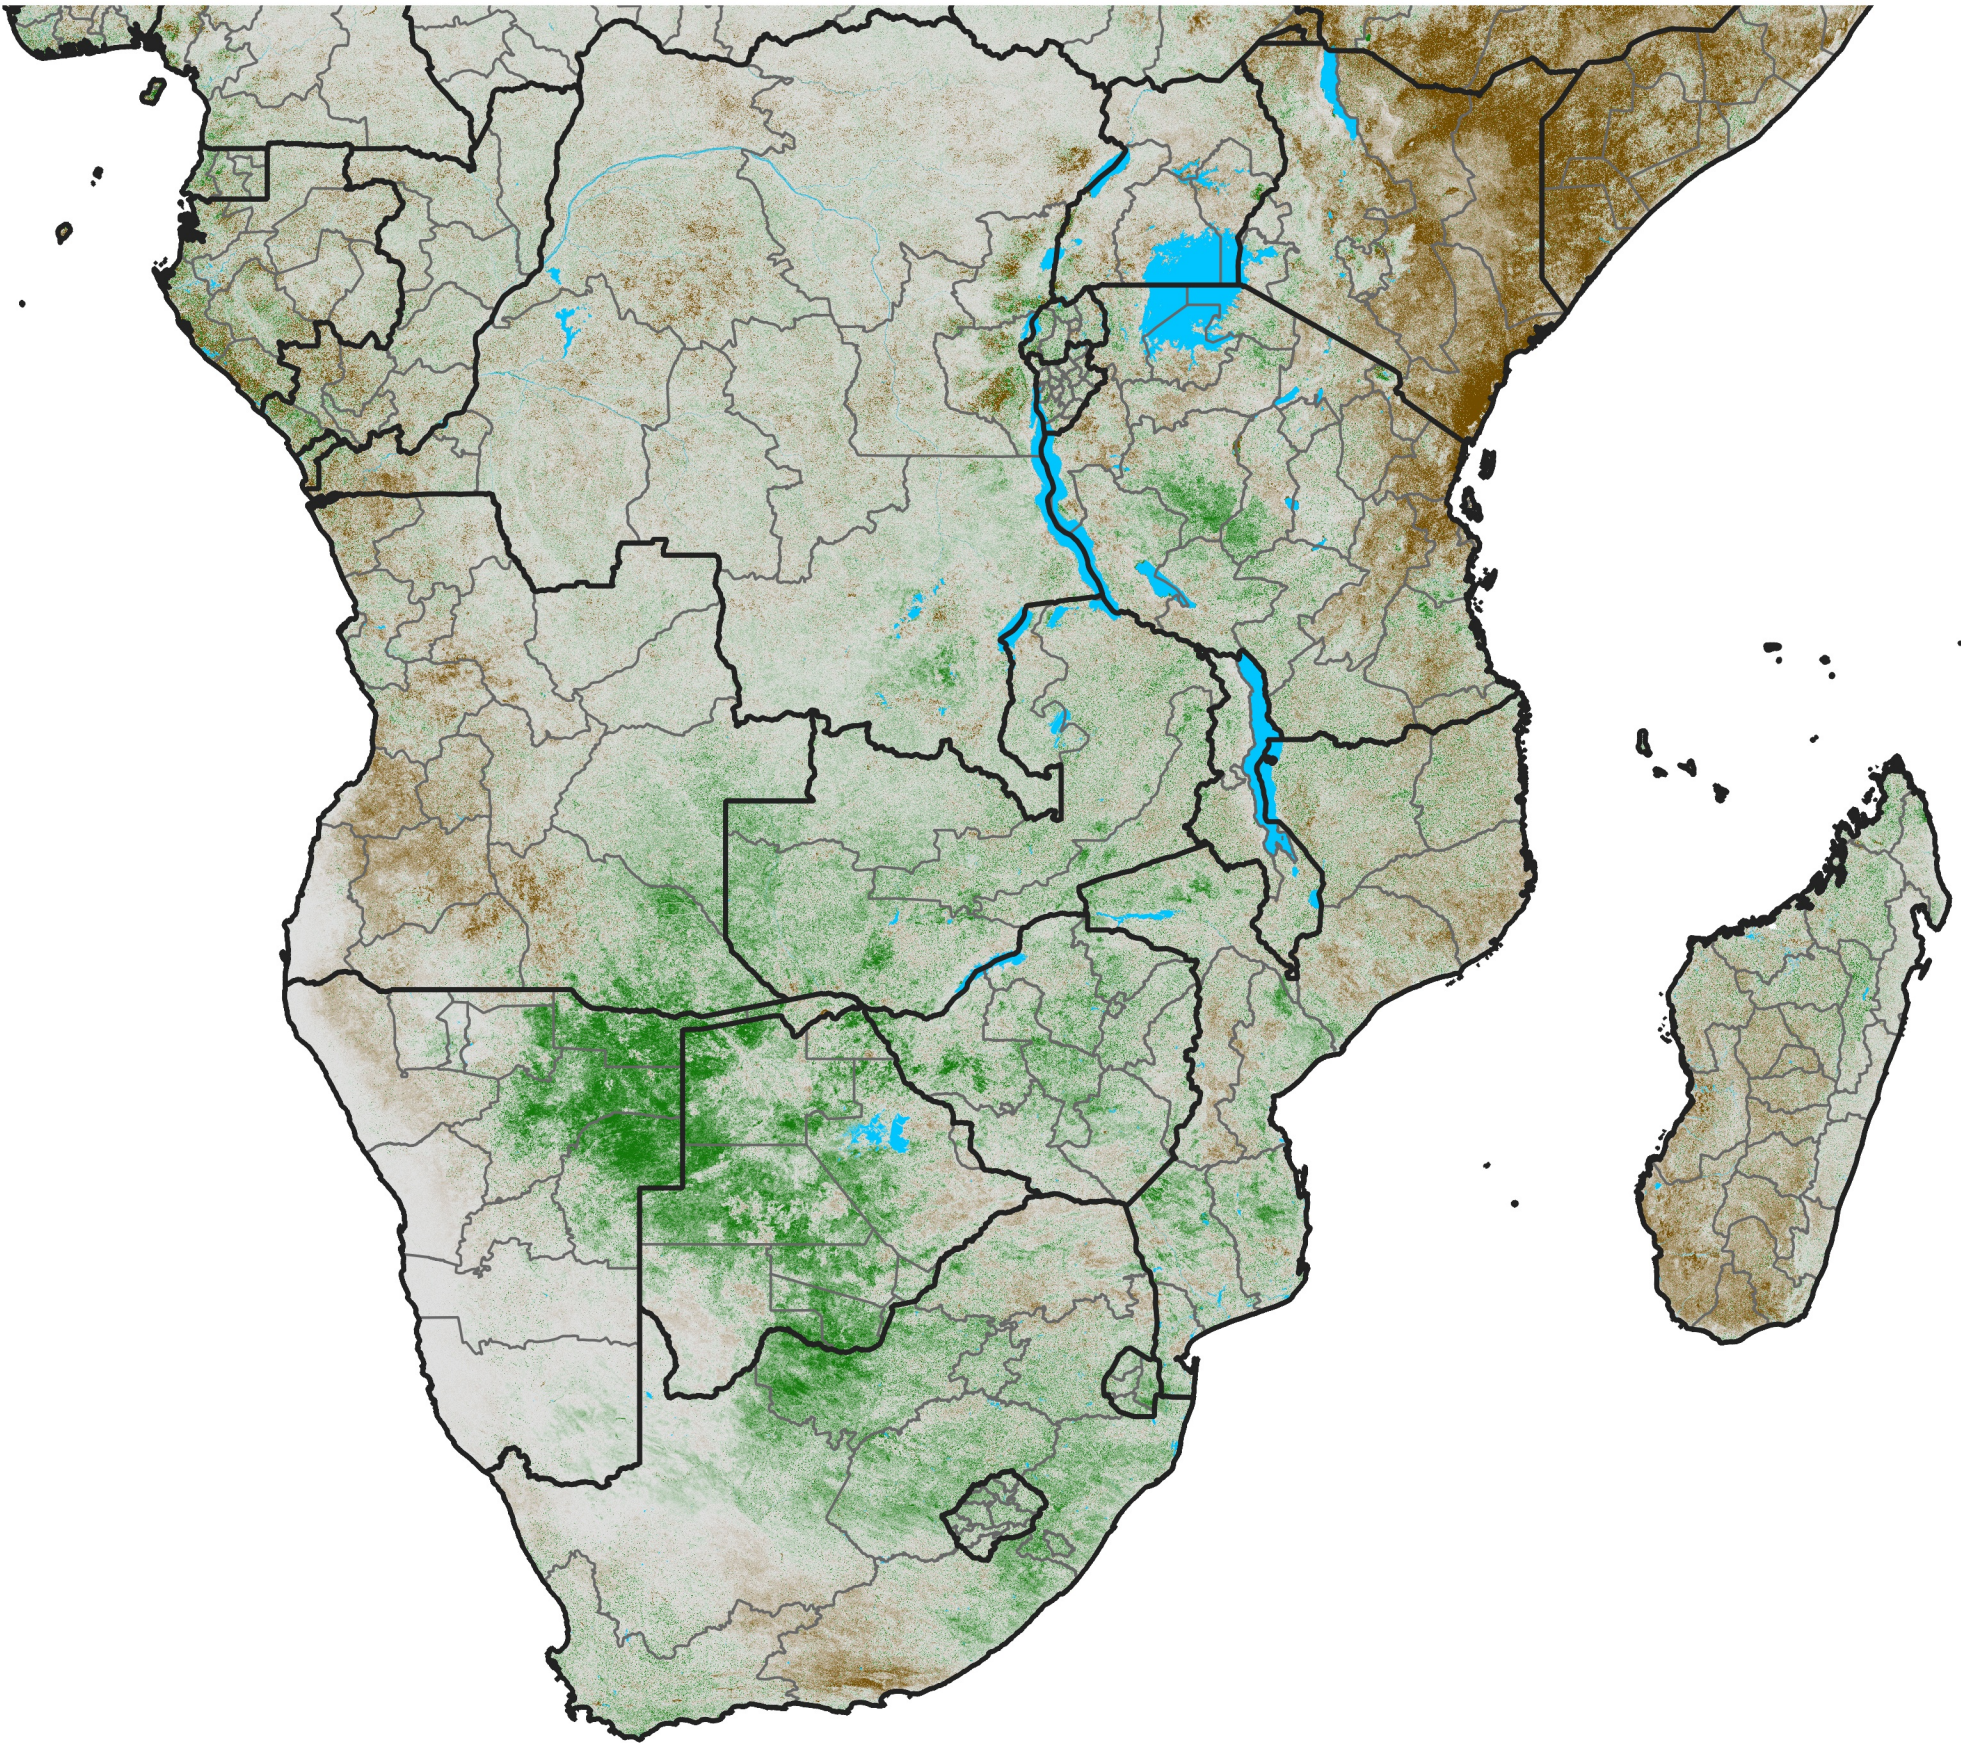

Southern Africa

NDVI Anomaly

2021 minus Mean (2012 - 2021)

Period 62 / Nov 01 - 10, 2021

NDVI Anomaly

< -0.3 -0.2 -0.1 -0.05 0.05 0.1 0.2 >0.3

Negative

No Difference