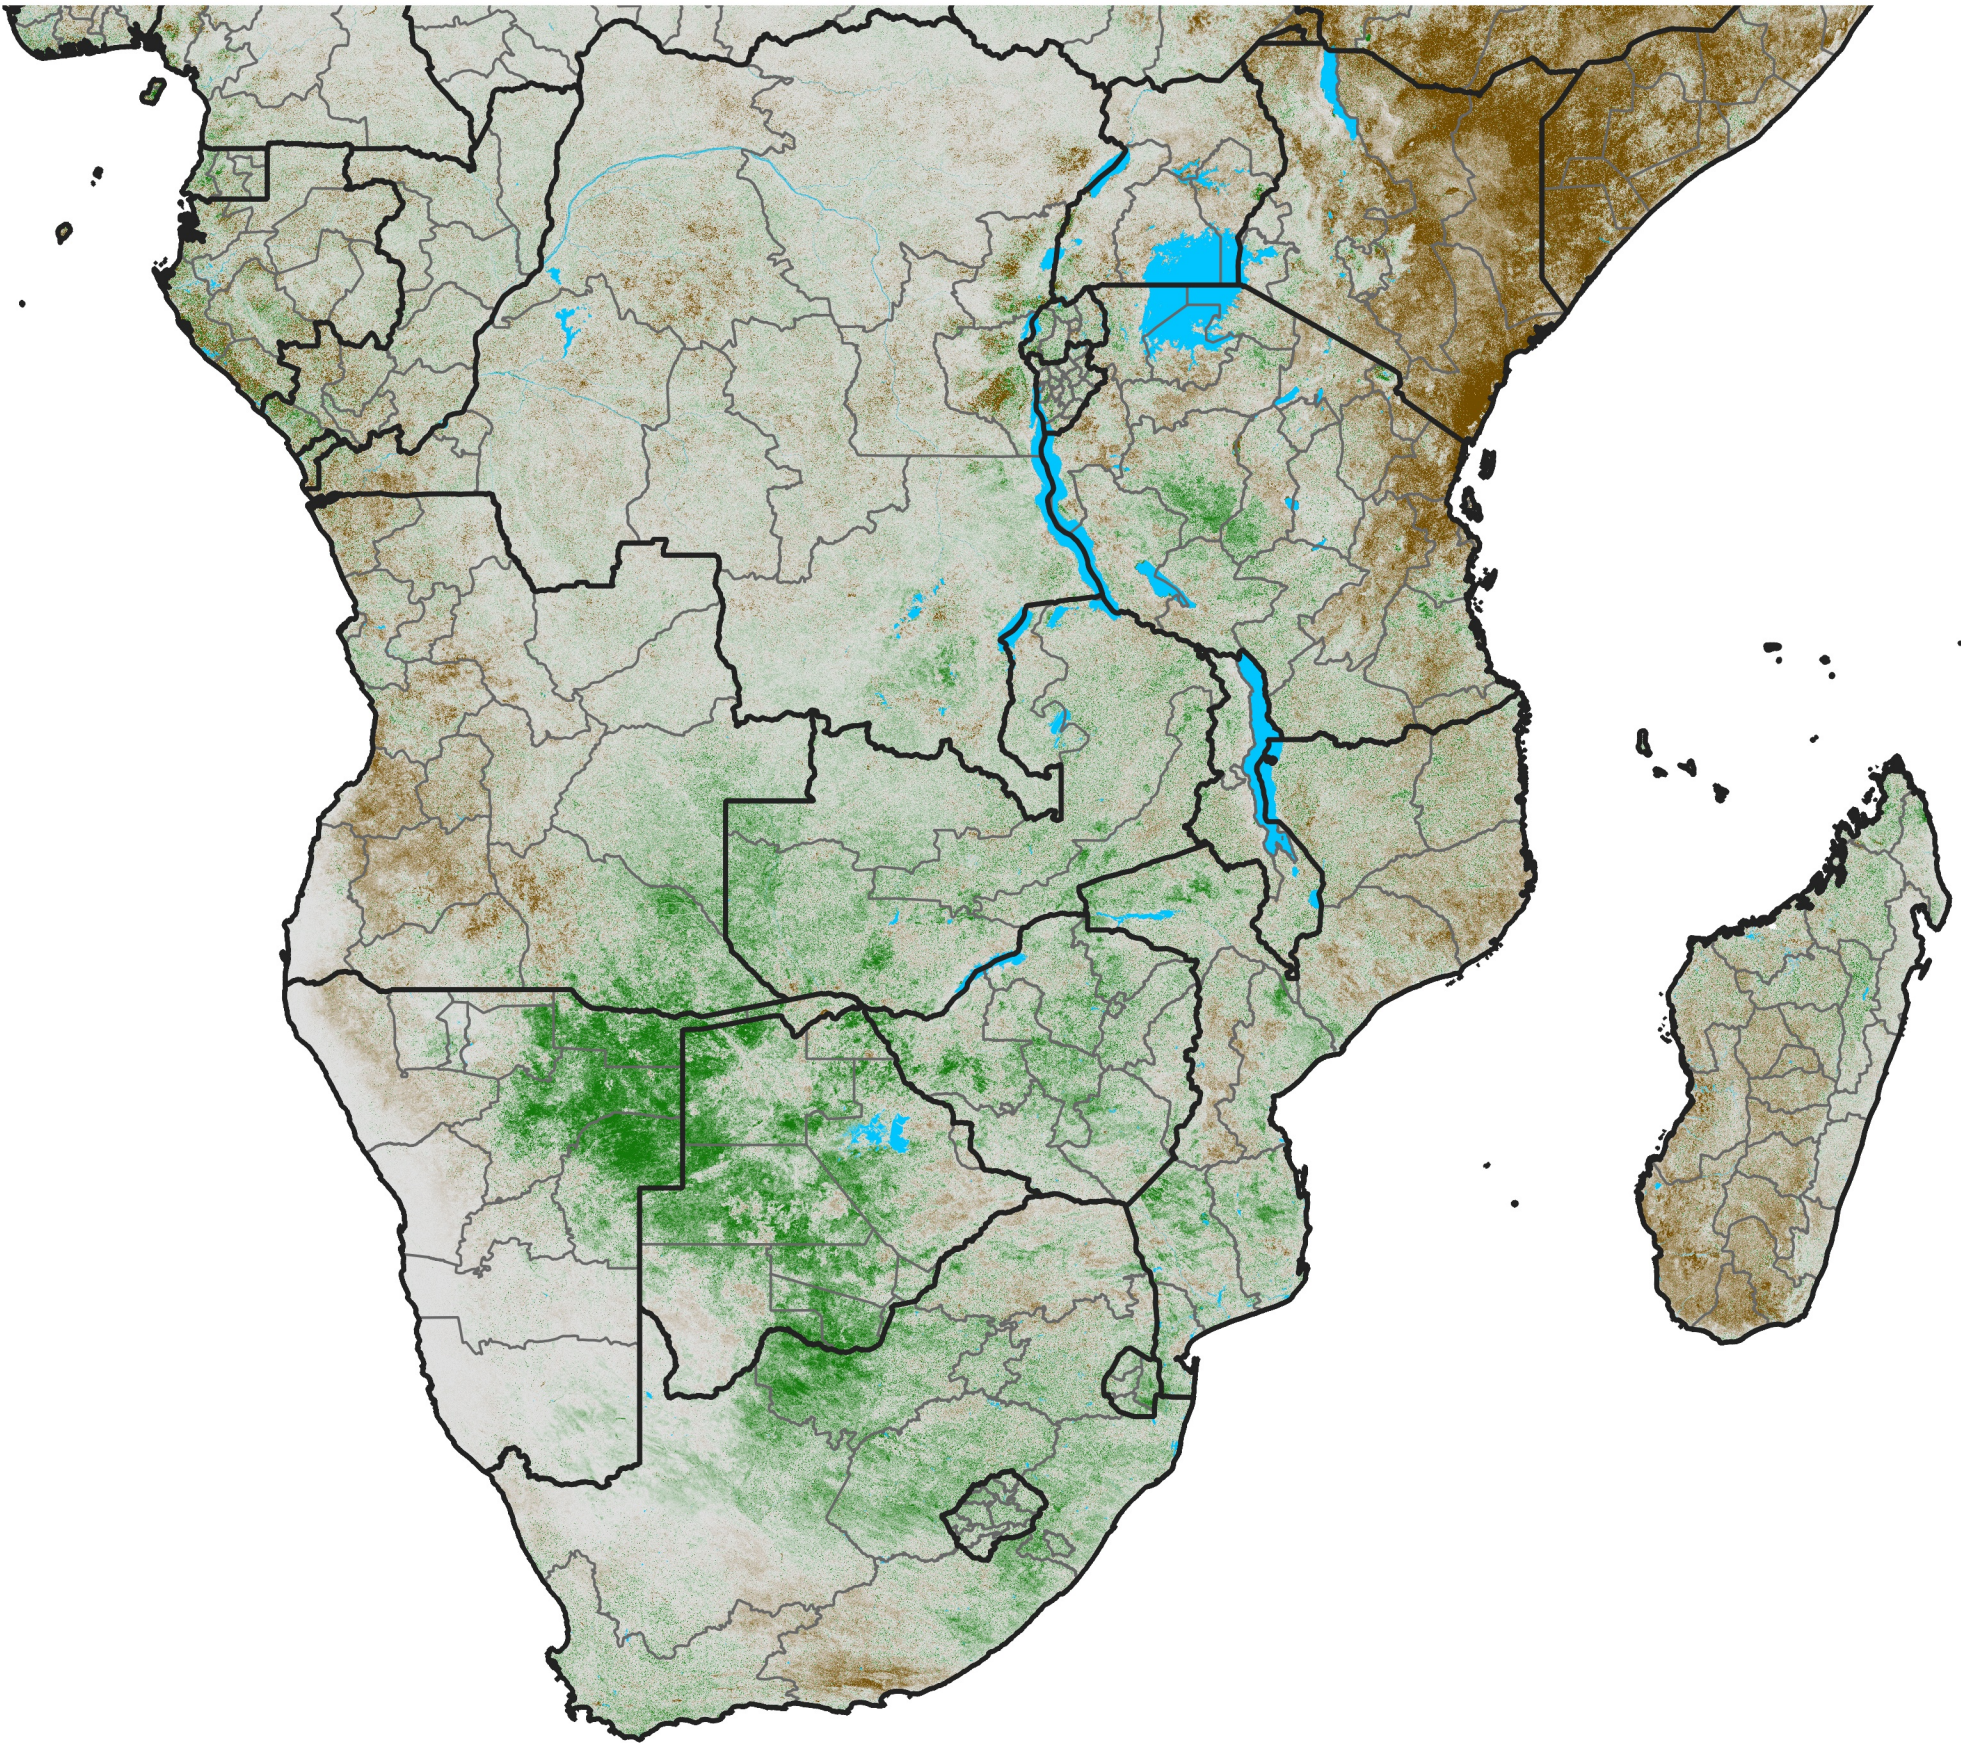

Southern Africa

NDVI Anomaly

2021 minus Mean (2012 - 2021)

Period 63 / Nov 06 - 15, 2021

NDVI Anomaly

<math>< -0.3</math> -0.2 -0.1 -0.05 0.05 0.1 0.2 > 0.3

Negative

No Difference