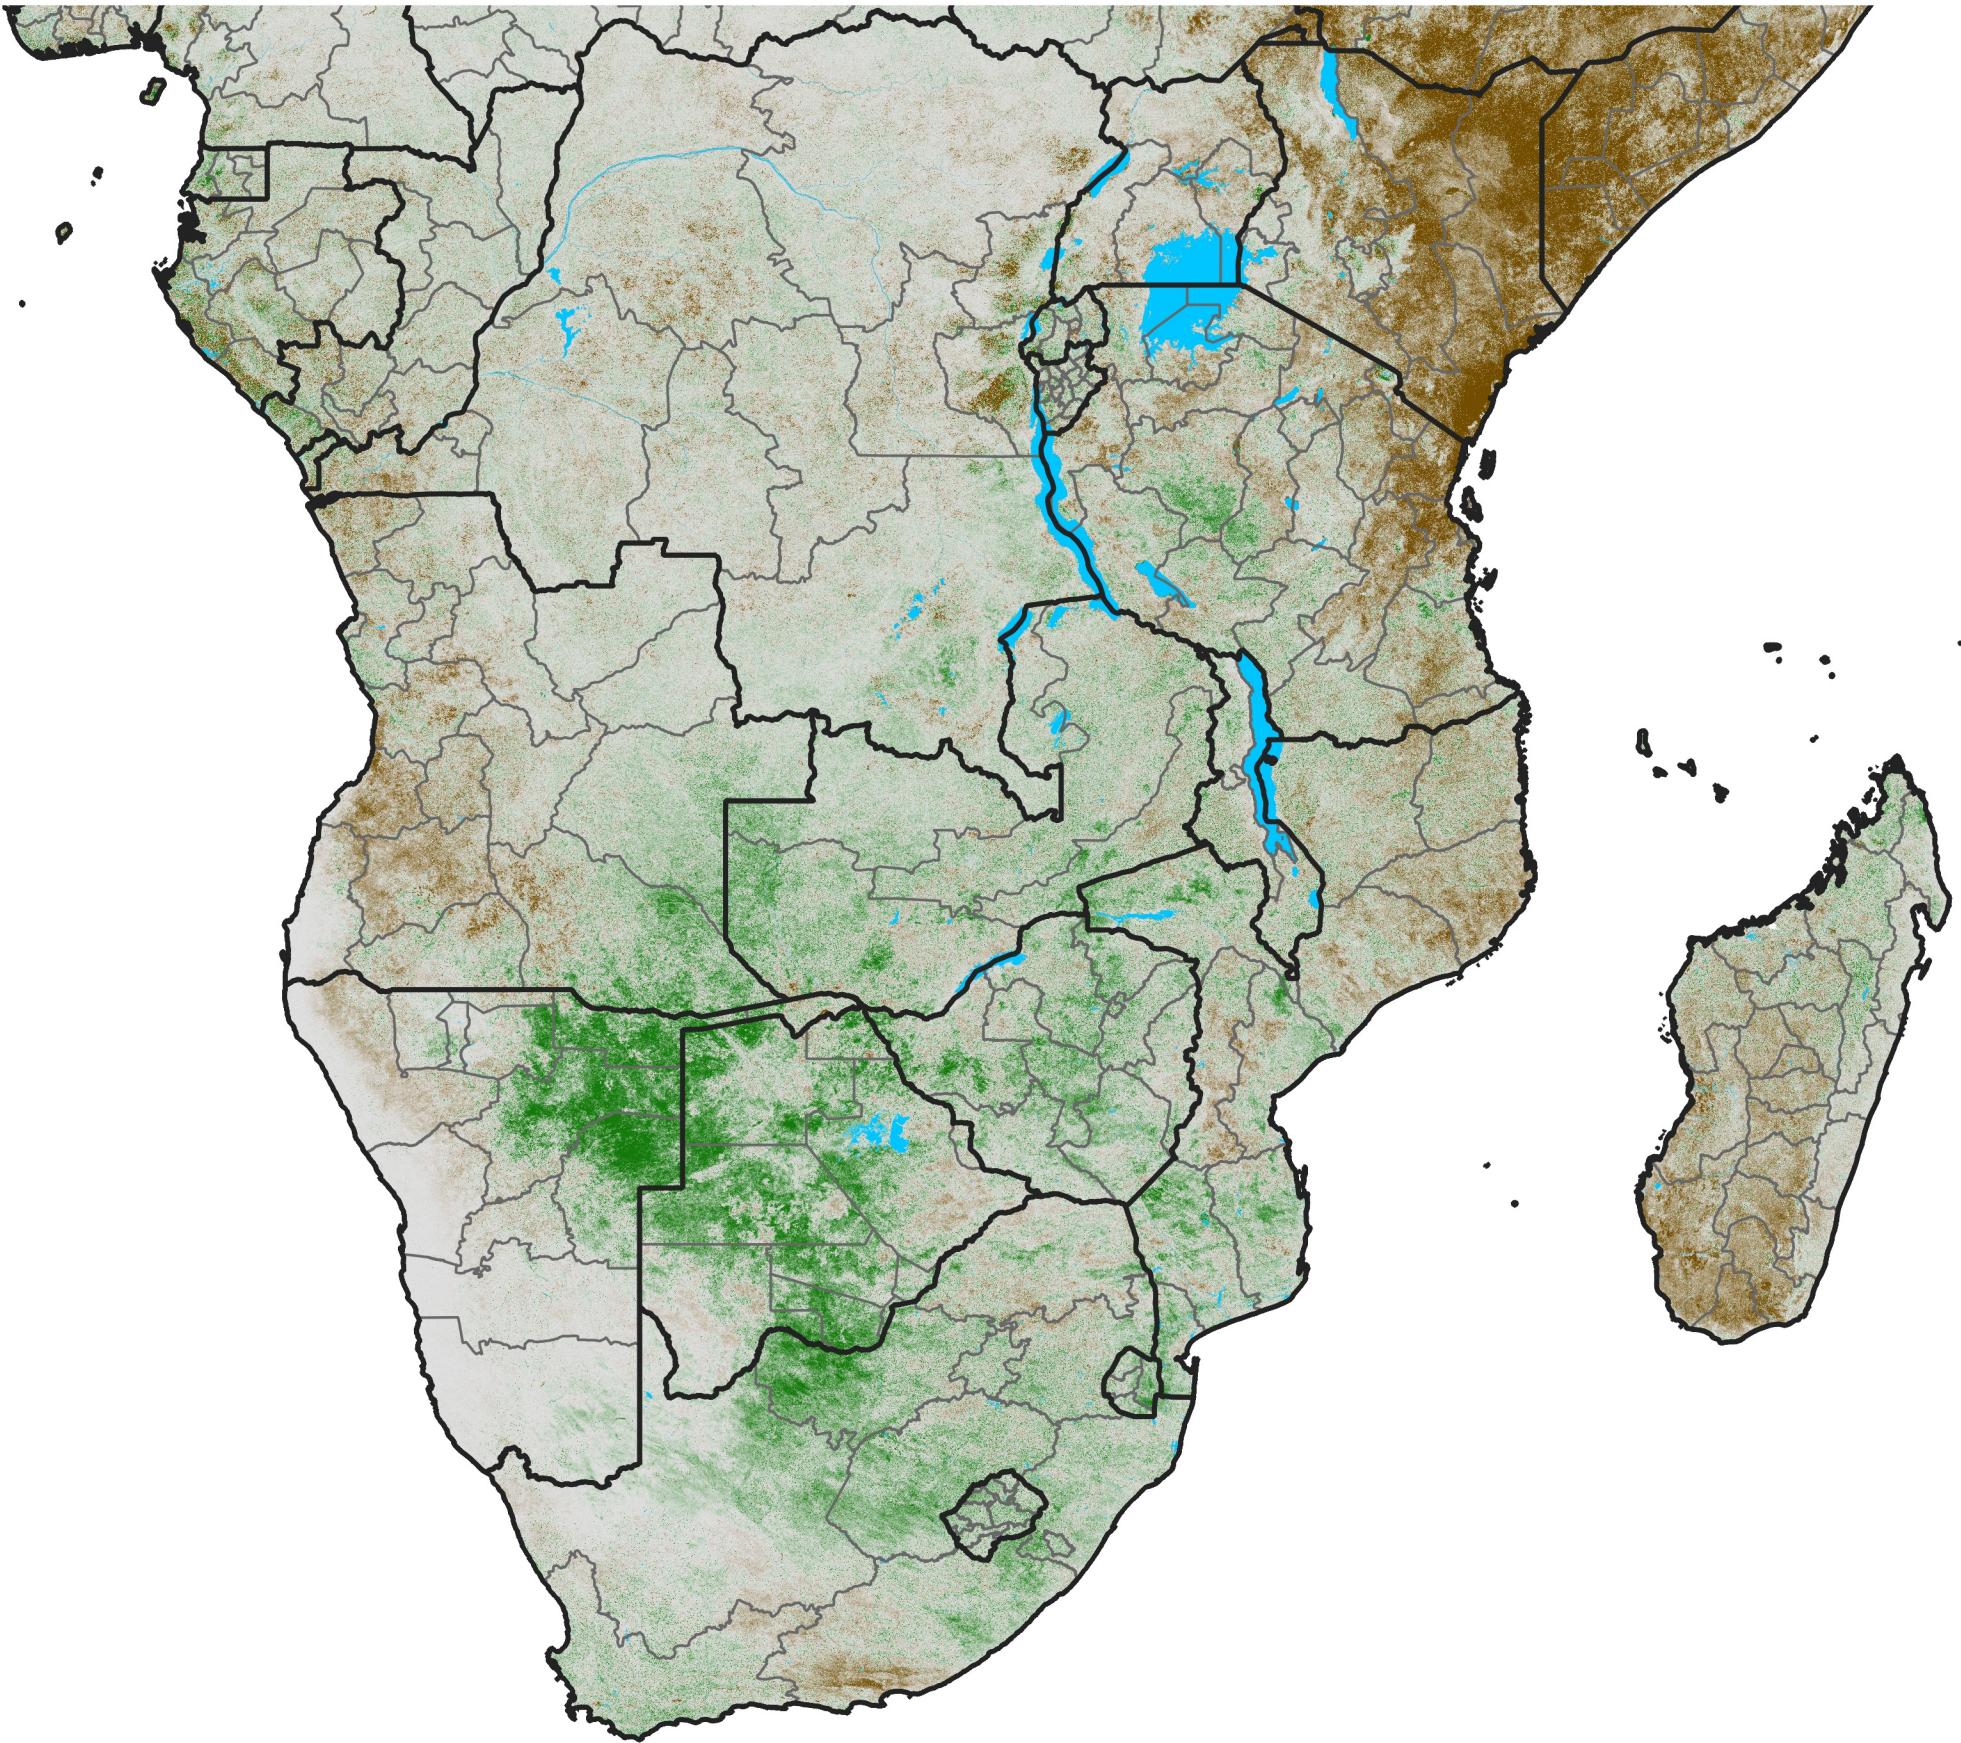

Southern Africa

NDVI Anomaly

2021 minus Mean (2012 - 2021)

Period 64 / Nov 11 - 20, 2021

NDVI Anomaly

< -0.3 -0.2 -0.1 -0.05 0.05 0.1 0.2 >0.3

Negative

No Difference