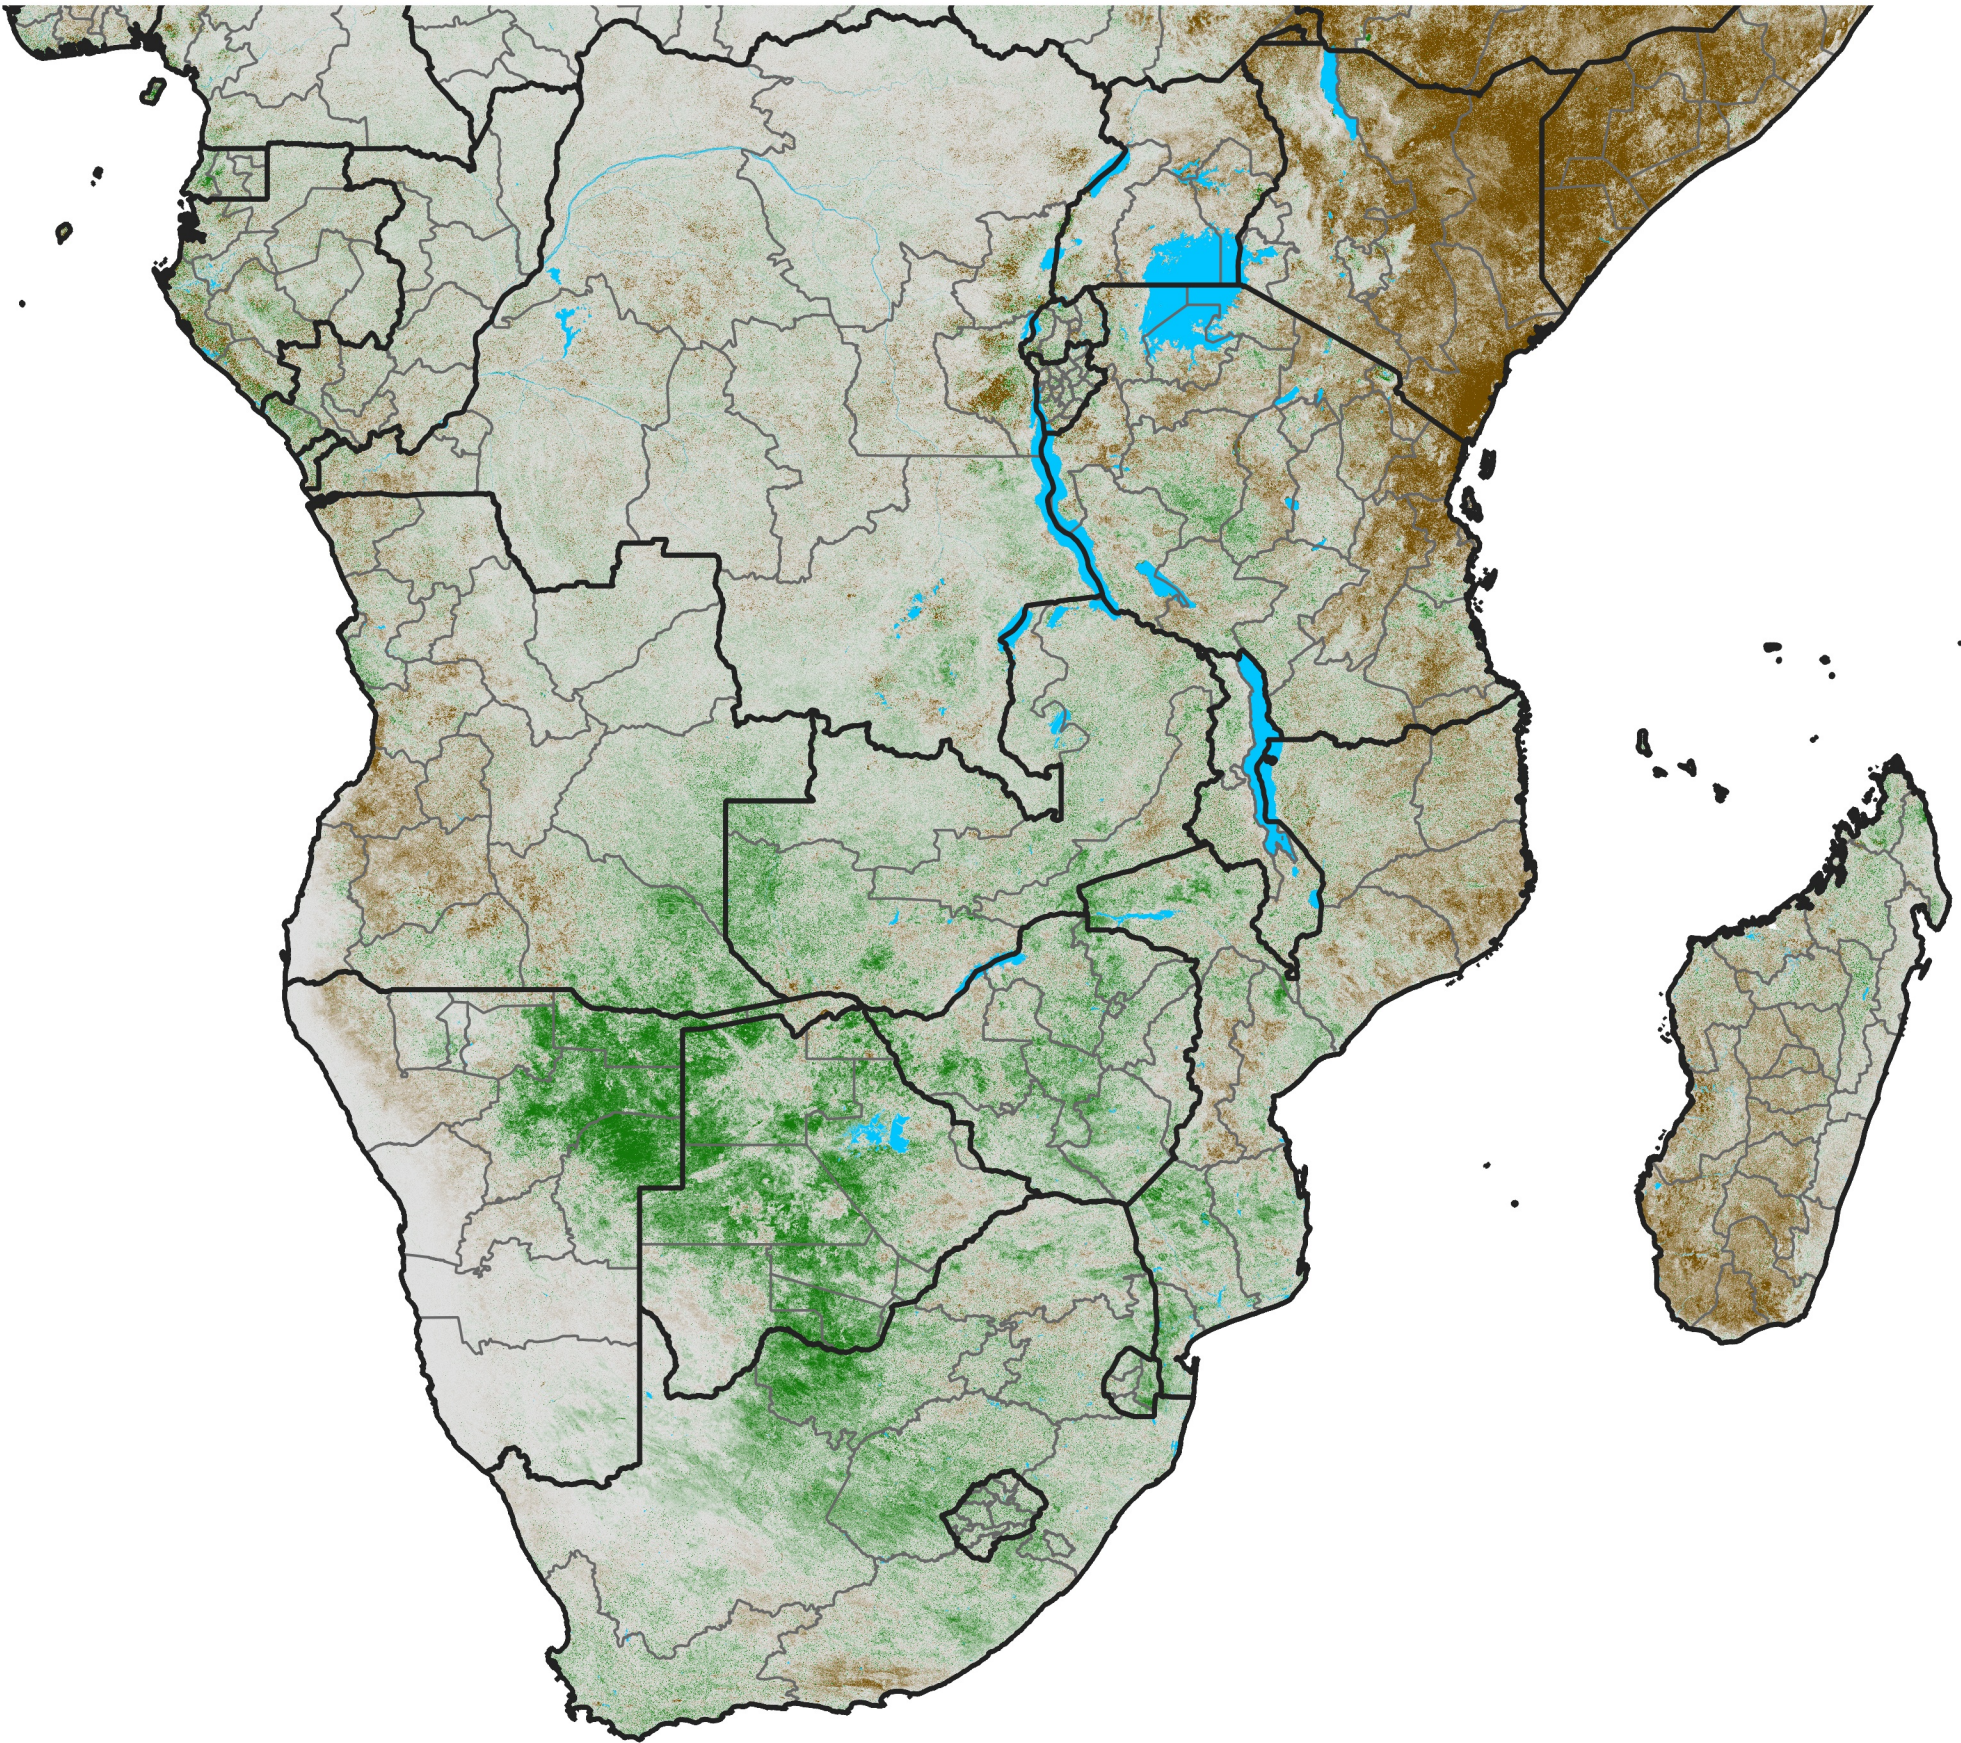

Southern Africa

NDVI Anomaly

2021 minus Mean (2012 - 2021)

Period 65 / Nov 16 - 25, 2021

NDVI Anomaly

< -0.3 -0.2 -0.1 -0.05 0.05 0.1 0.2 >0.3

Negative

No Difference