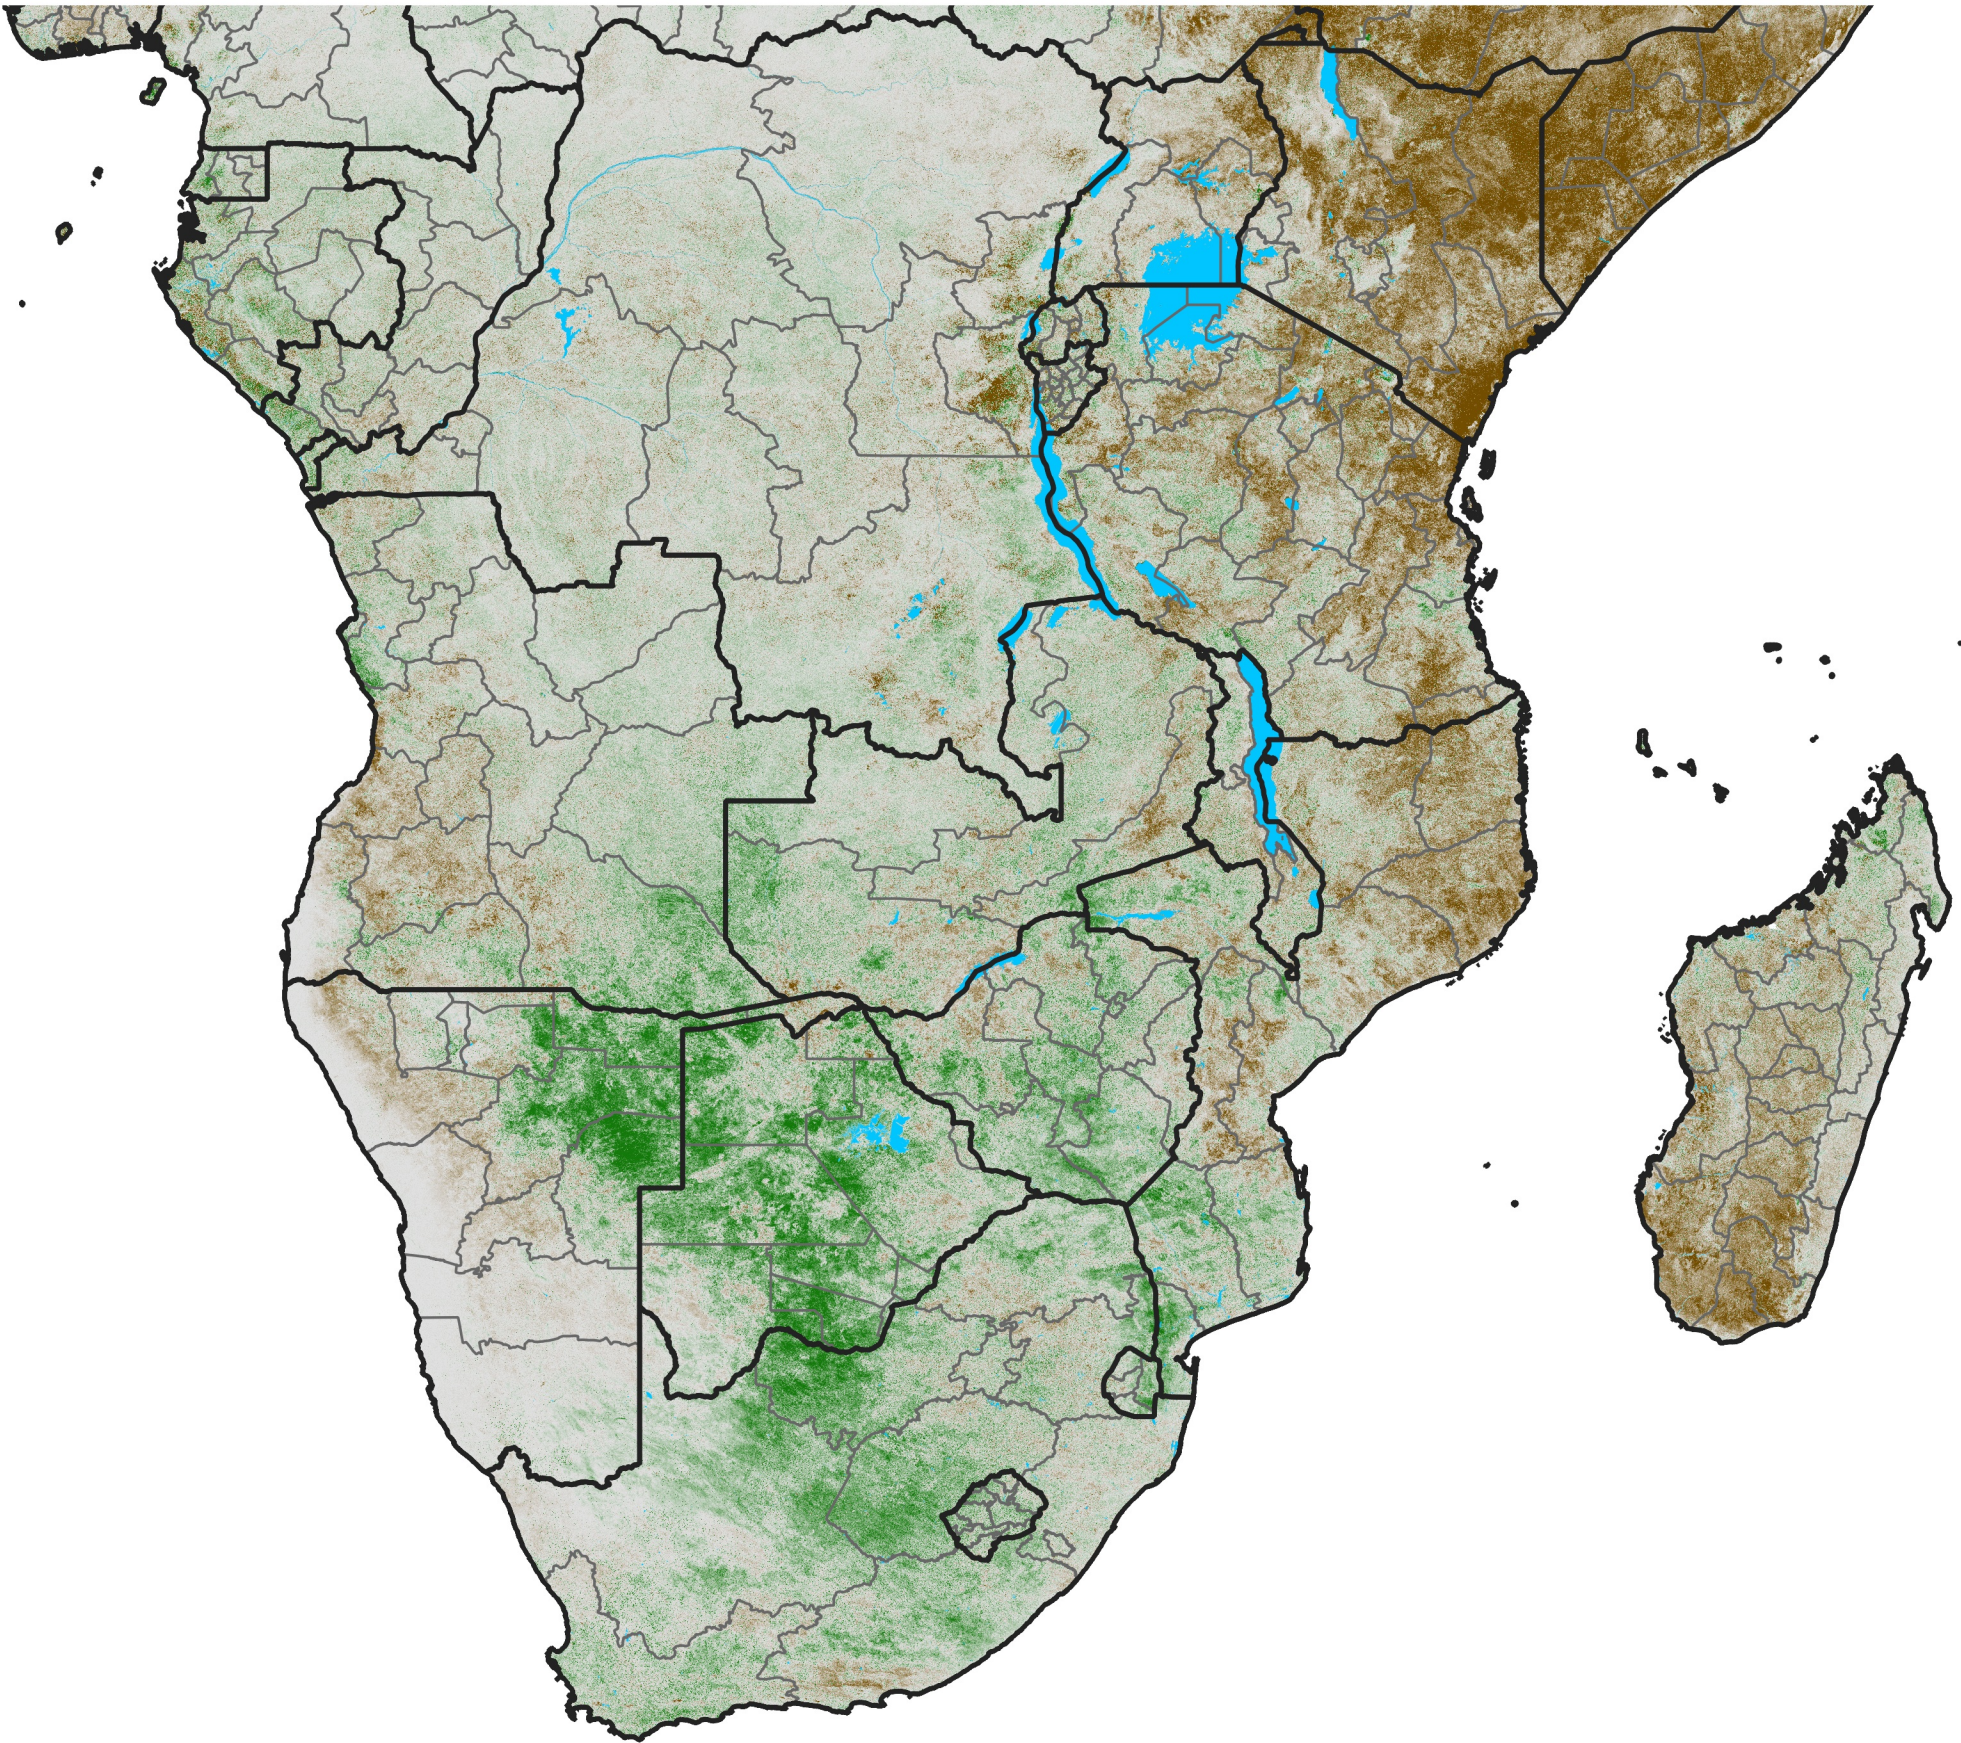

# Southern Africa

## NDVI Anomaly

2021 minus Mean (2012 - 2021)

Period 67 / Nov 26 - Dec 05, 2021