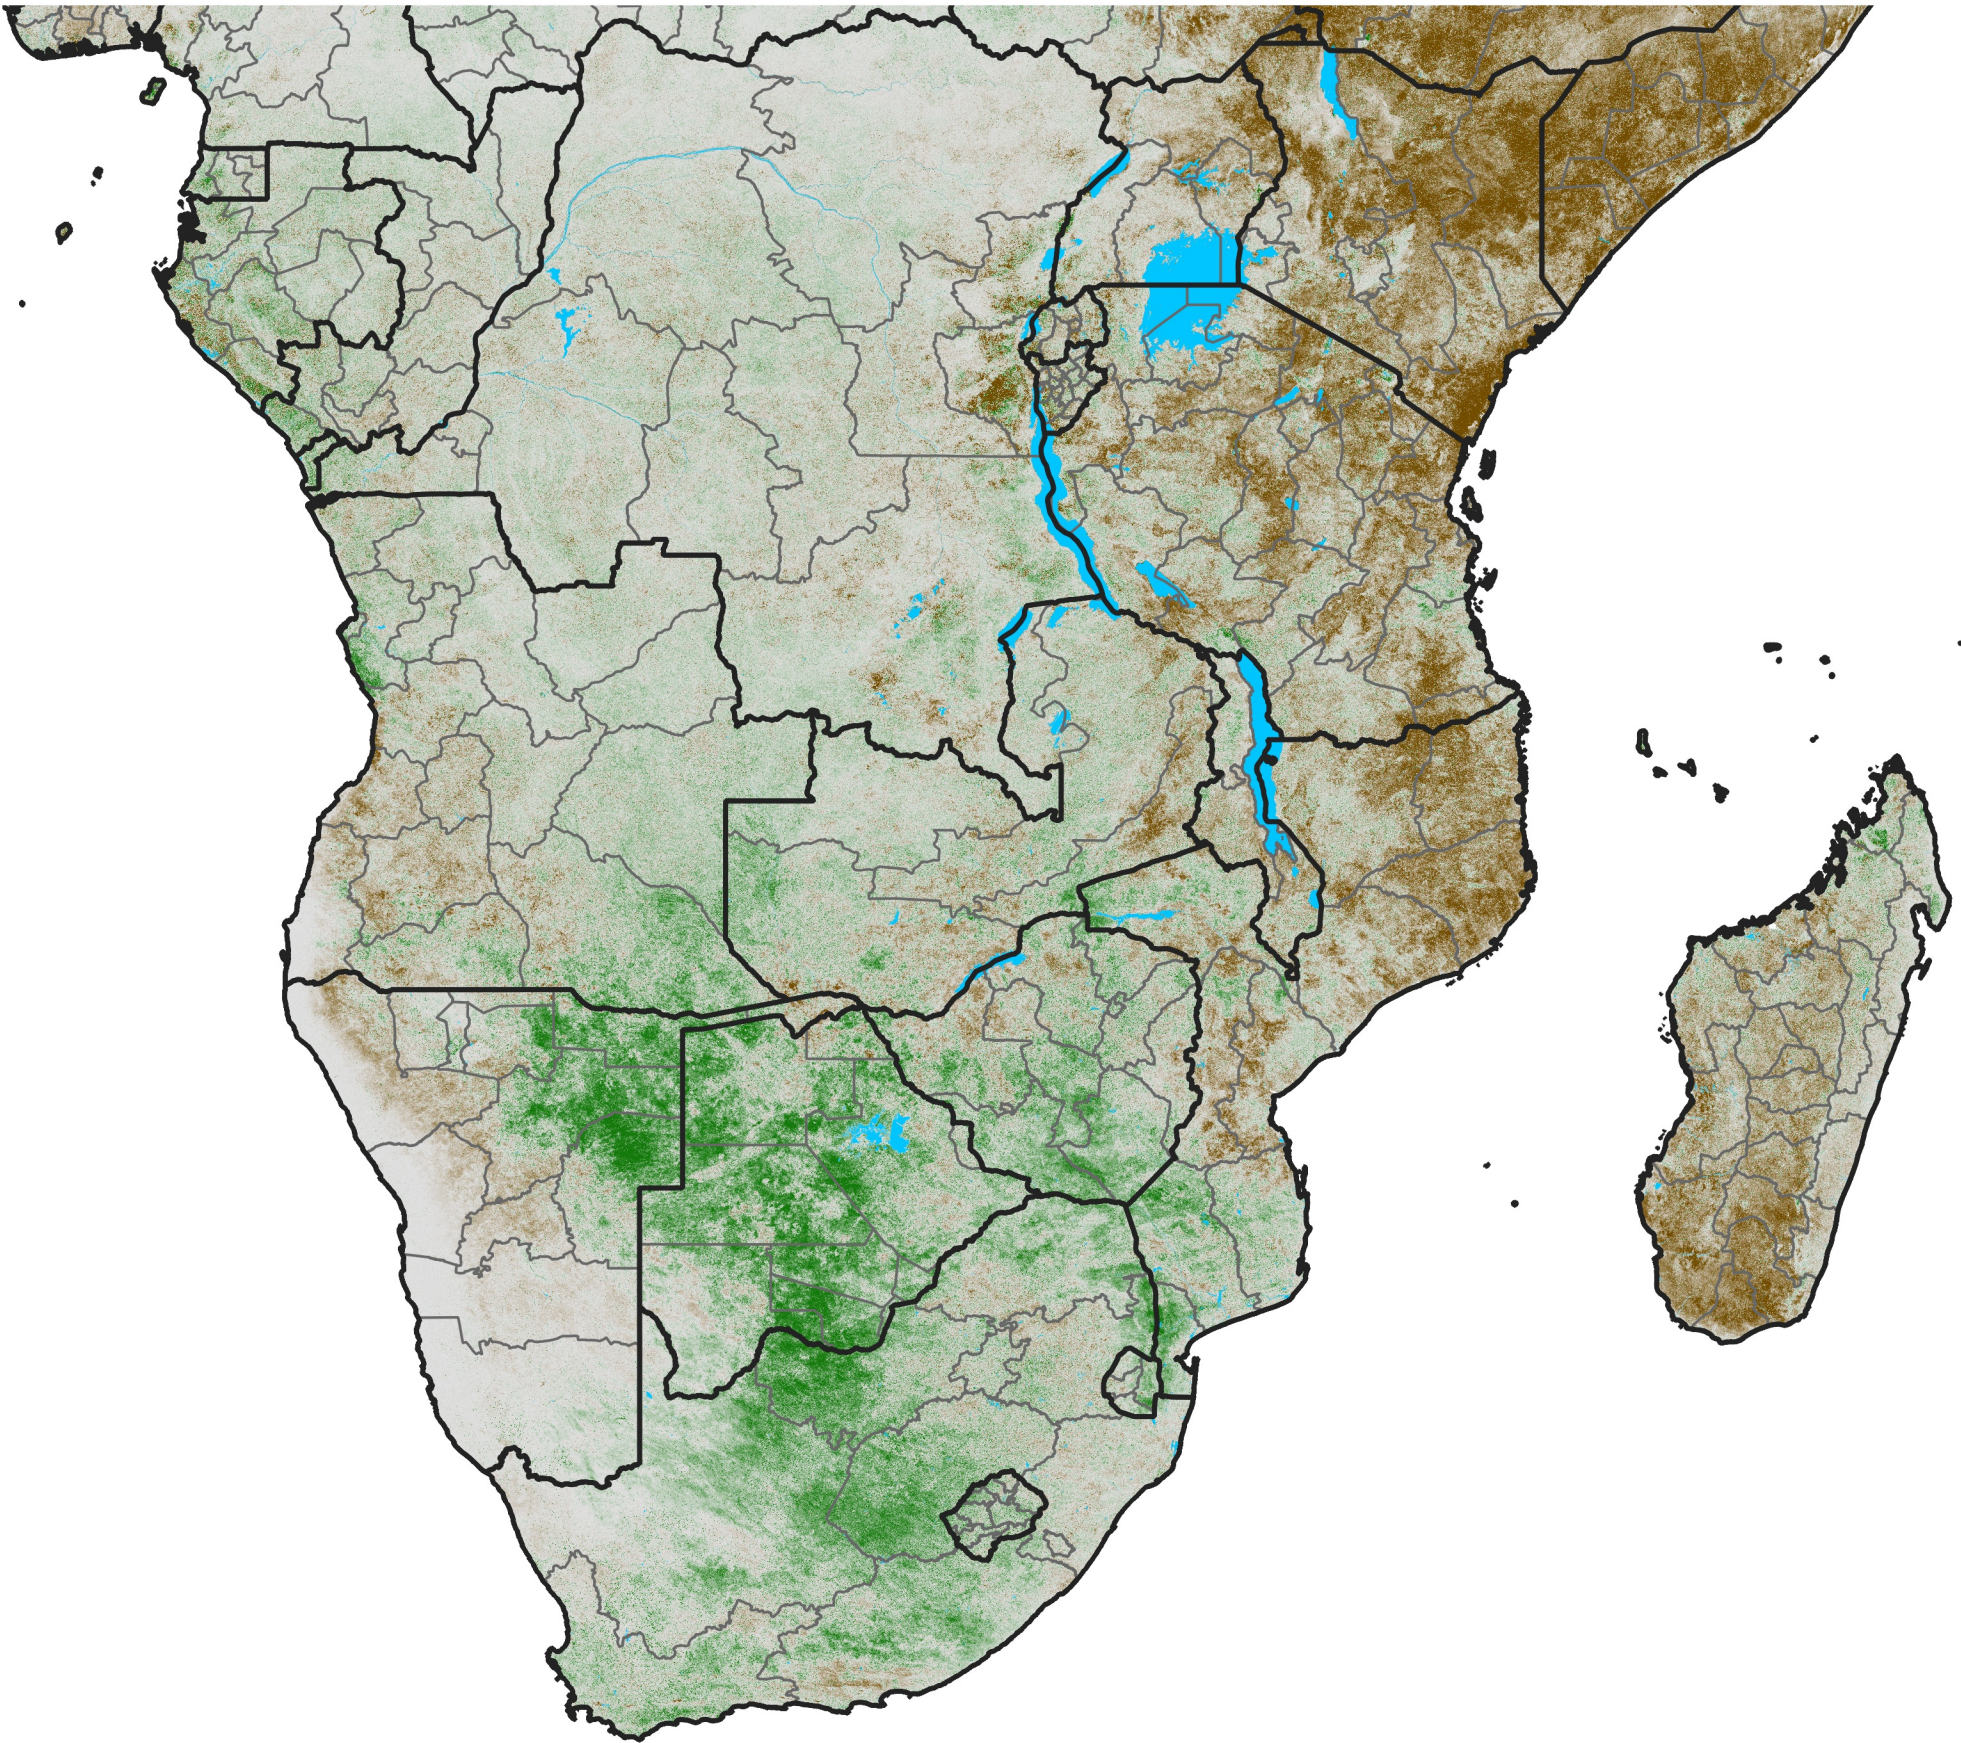

Southern Africa

NDVI Anomaly

2021 minus Mean (2012 - 2021)

Period 68 / Dec 01 - 10, 2021

NDVI Anomaly

< -0.3 -0.2 -0.1 -0.05 0.05 0.1 0.2 >0.3

Negative

No Difference