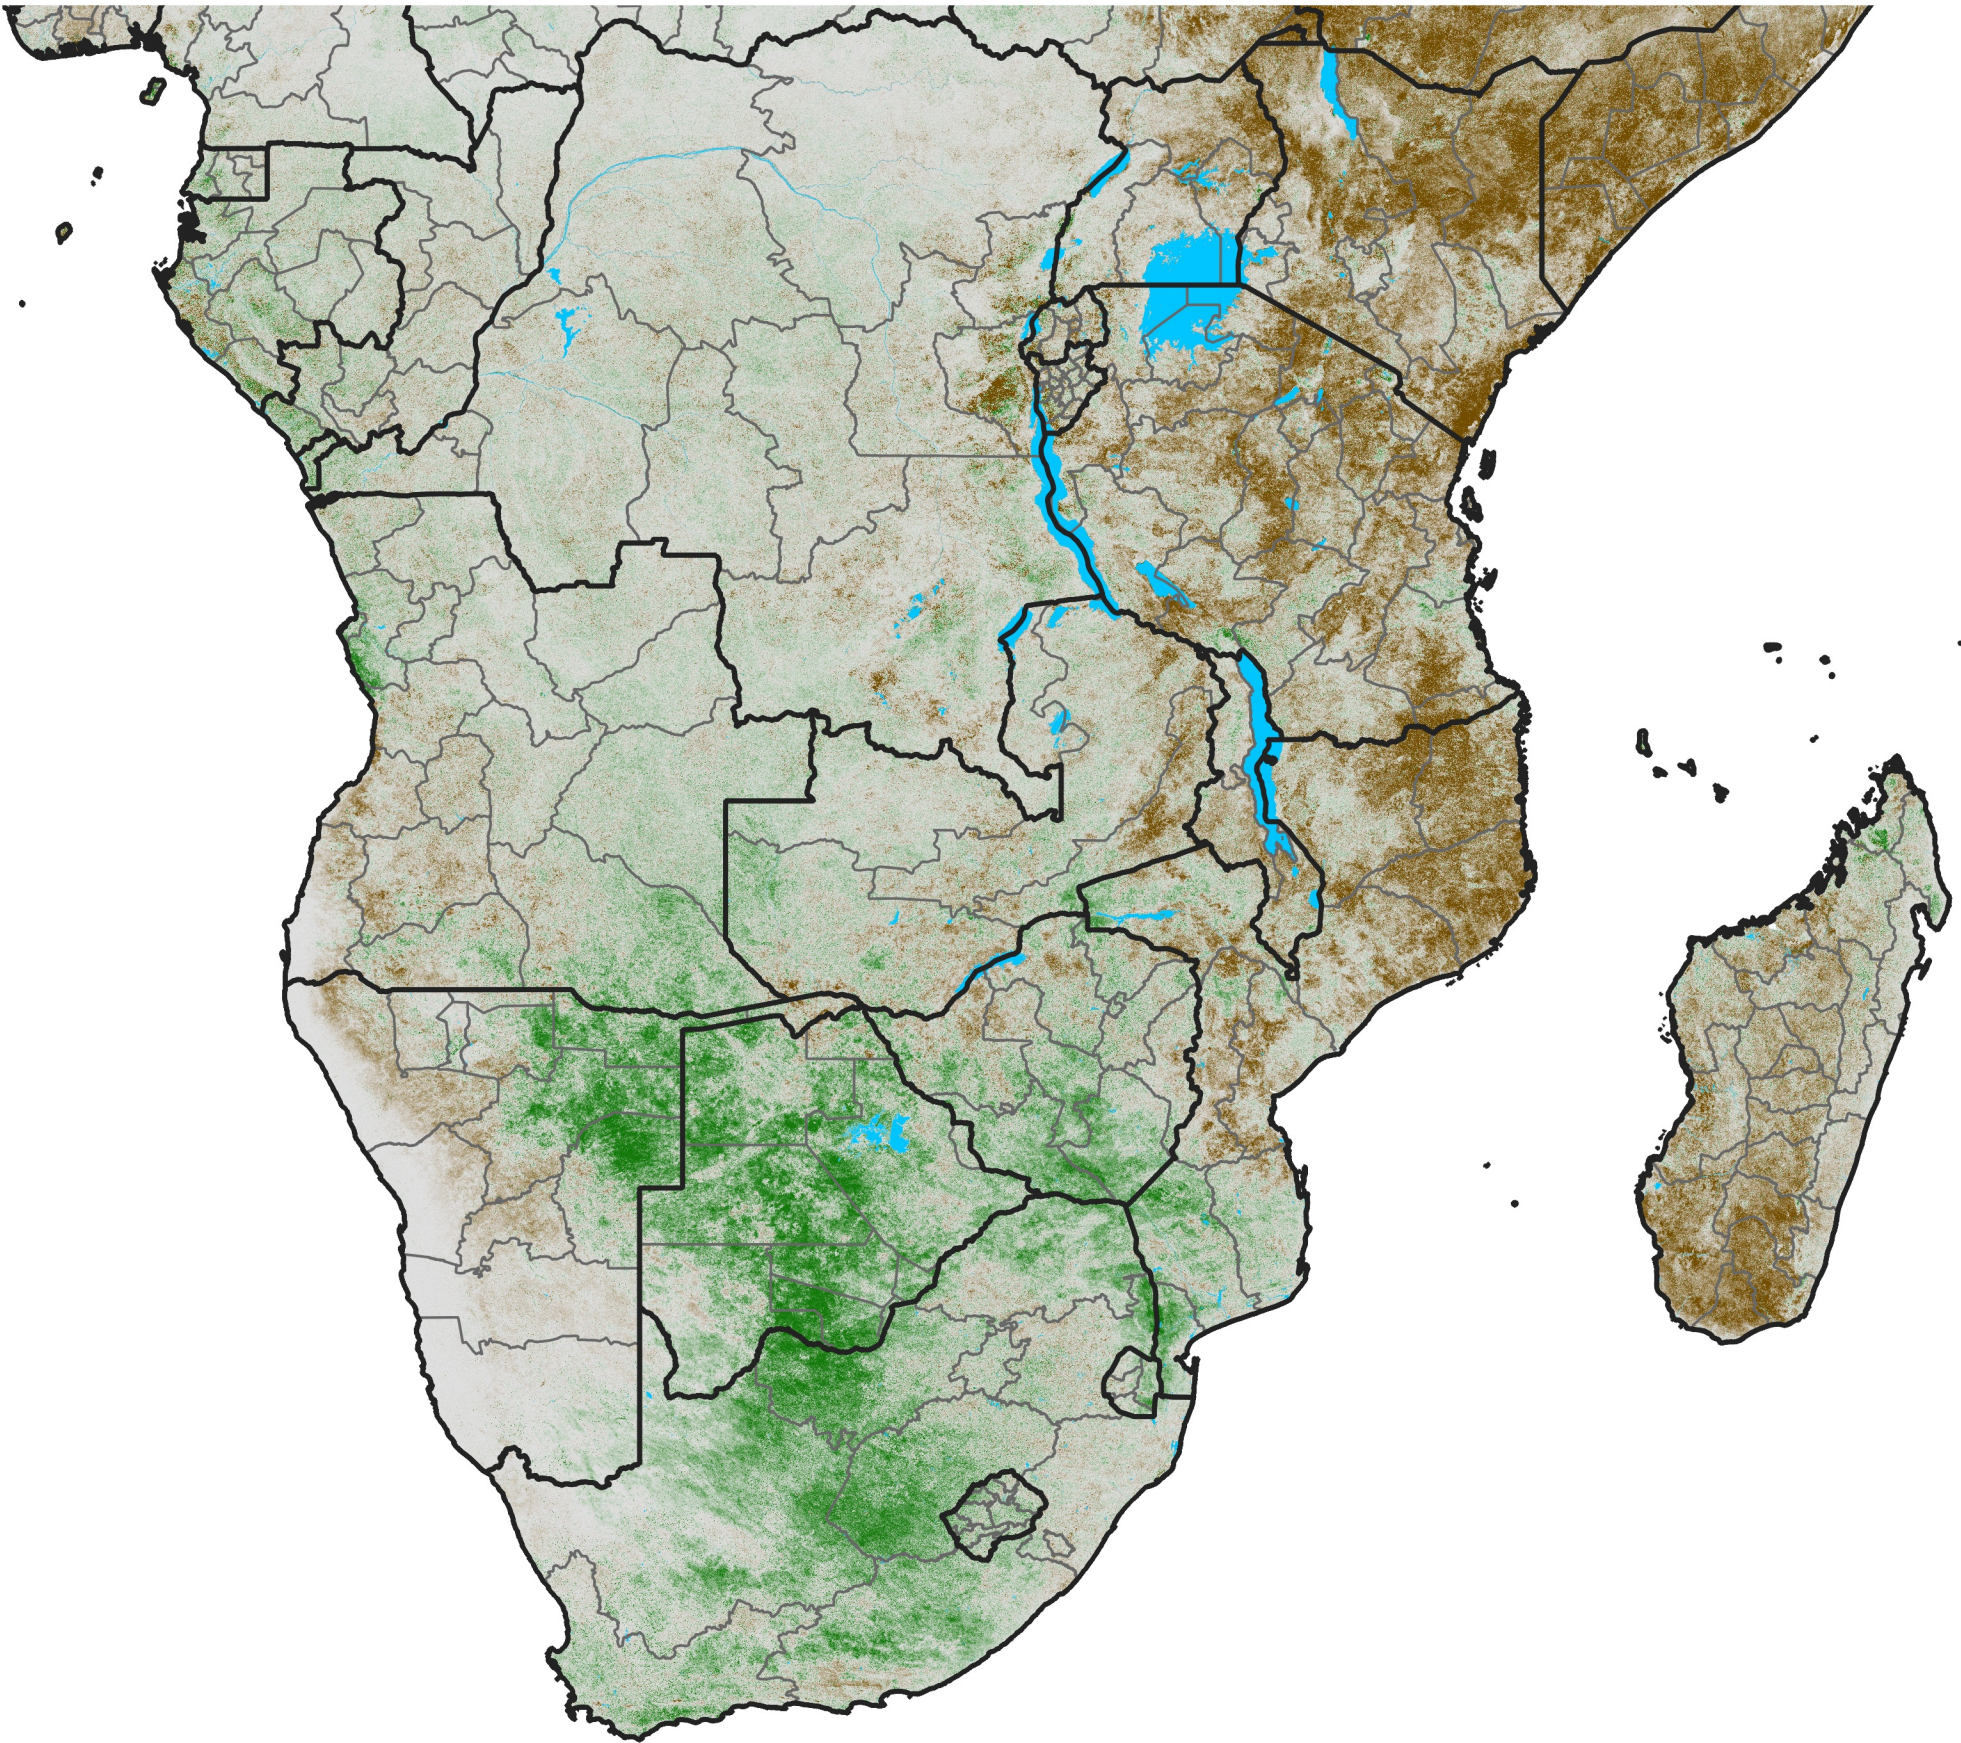

# Southern Africa

## NDVI Anomaly

2021 minus Mean (2012 - 2021)

Period 69 / Dec 06 - 15, 2021

### NDVI Anomaly

<math>-0.3</math> -0.2 -0.1 -0.05 0.05 0.1 0.2 >0.3

Negative

No Difference

Positive