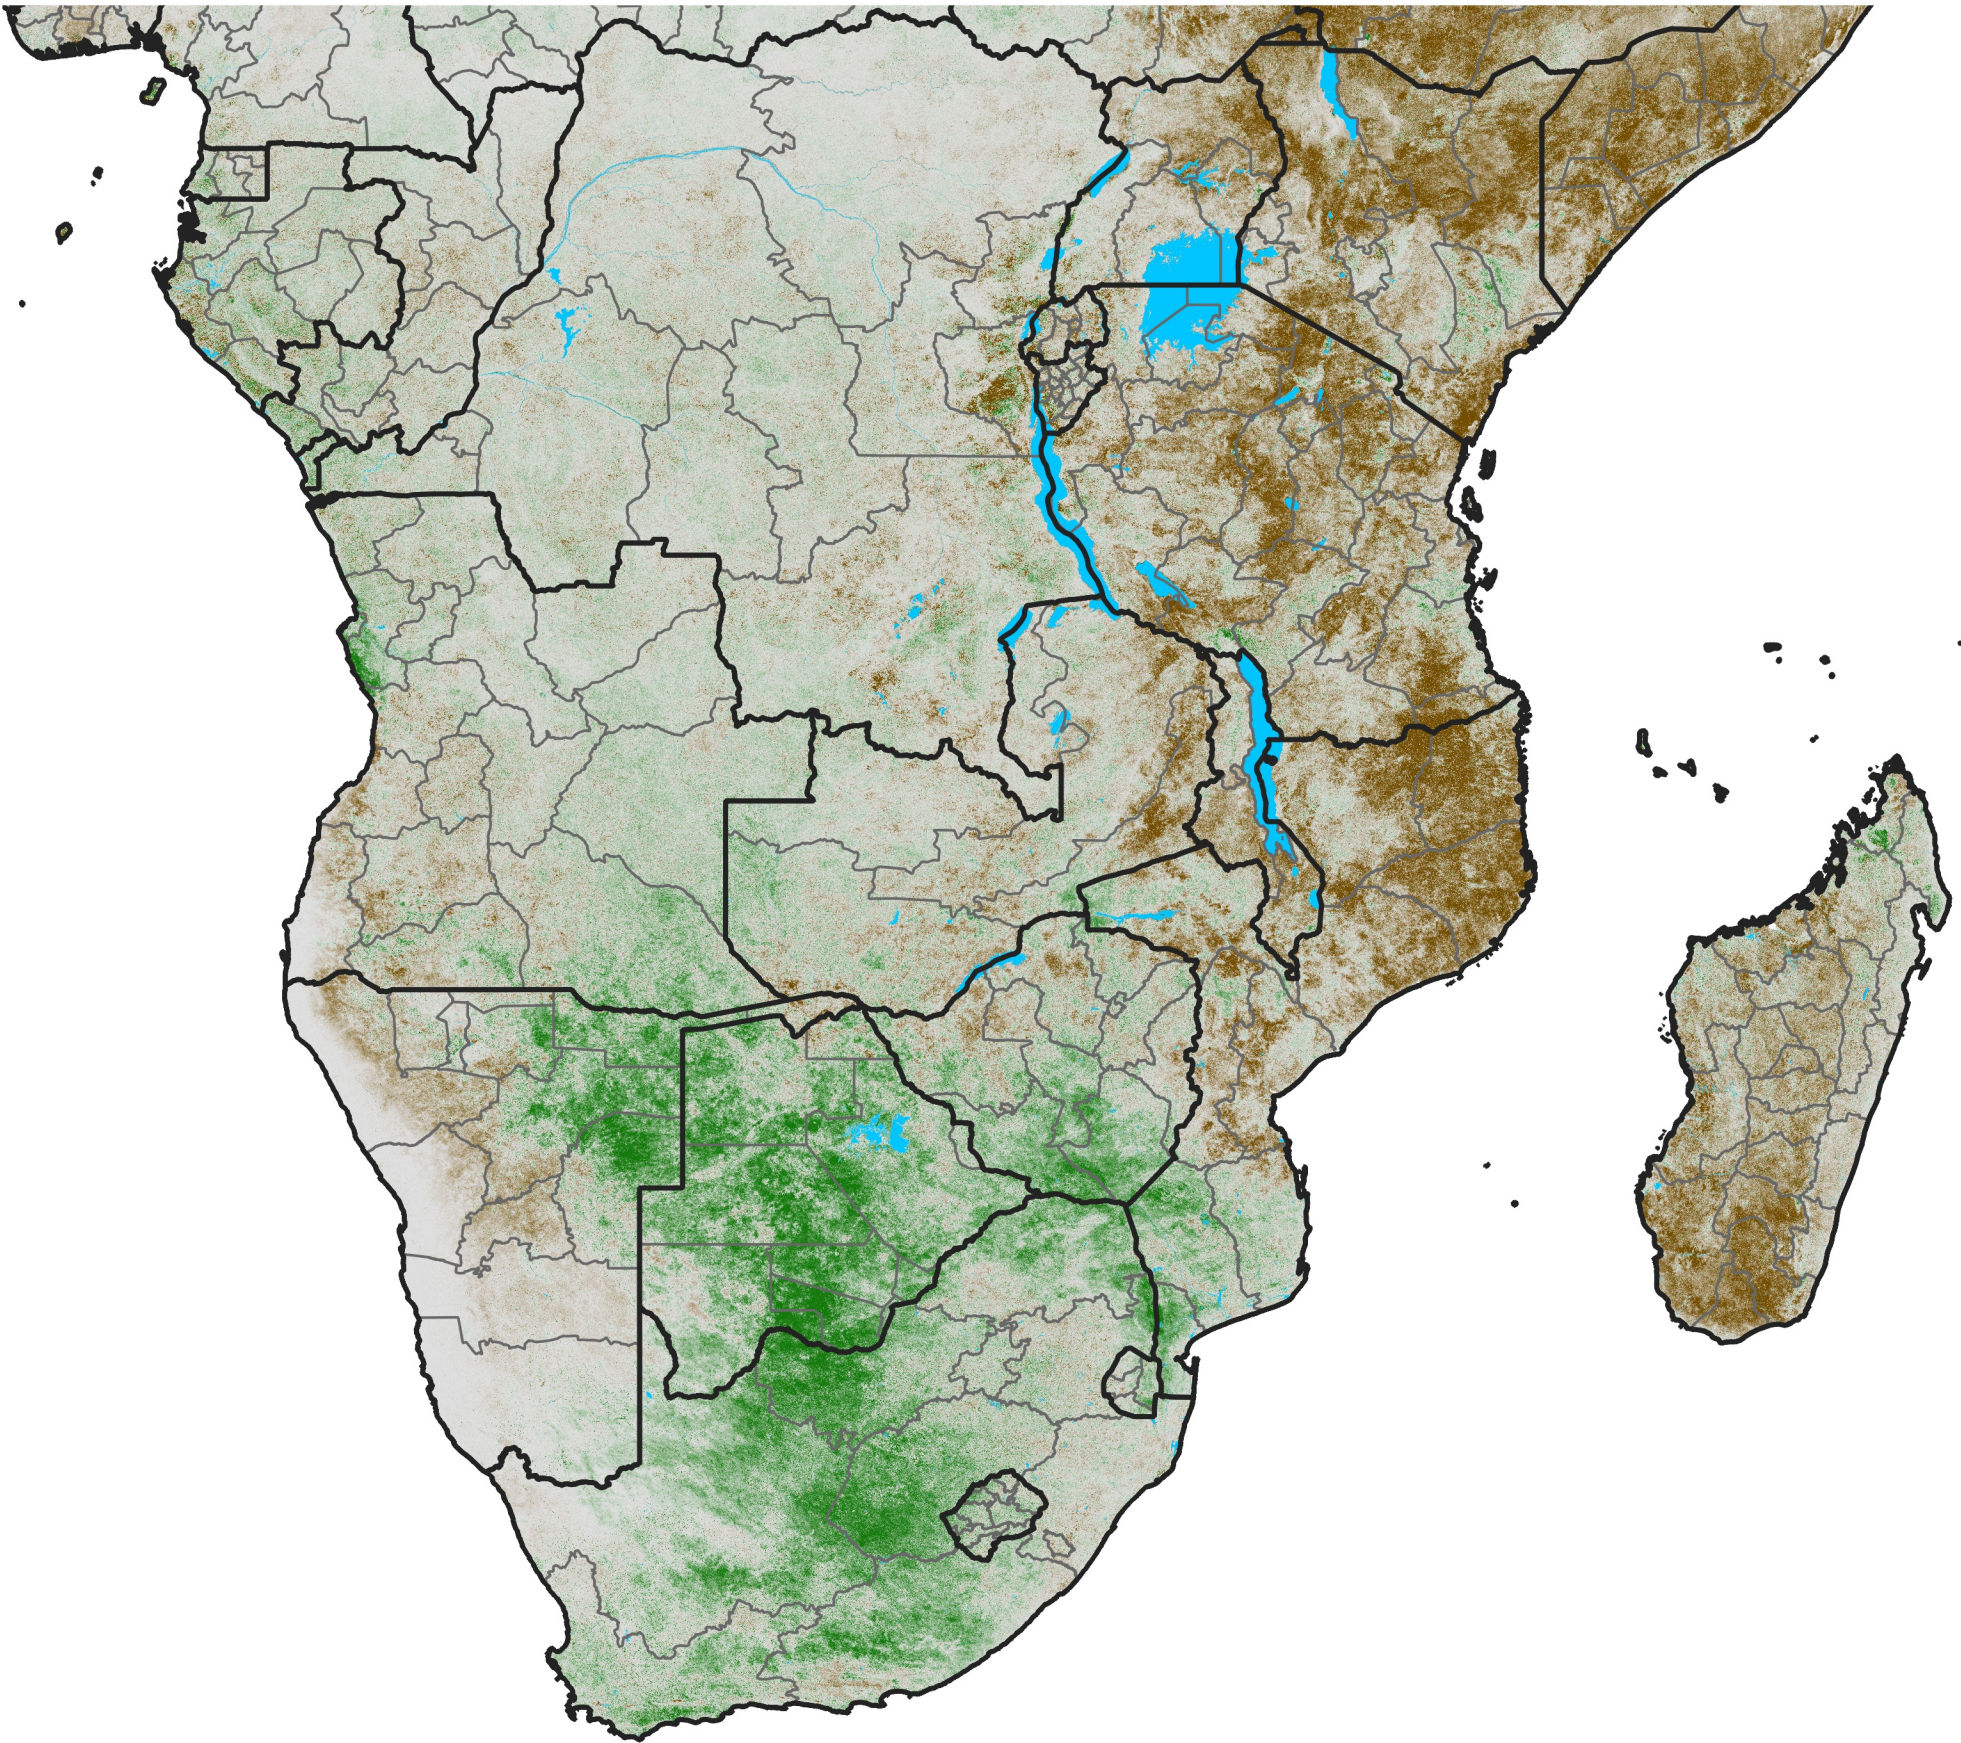

Southern Africa

NDVI Anomaly

2021 minus Mean (2012 - 2021)

Period 70 / Dec 11 - 20, 2021

NDVI Anomaly

< -0.3 -0.2 -0.1 -0.05 0.05 0.1 0.2 >0.3

Negative

No Difference