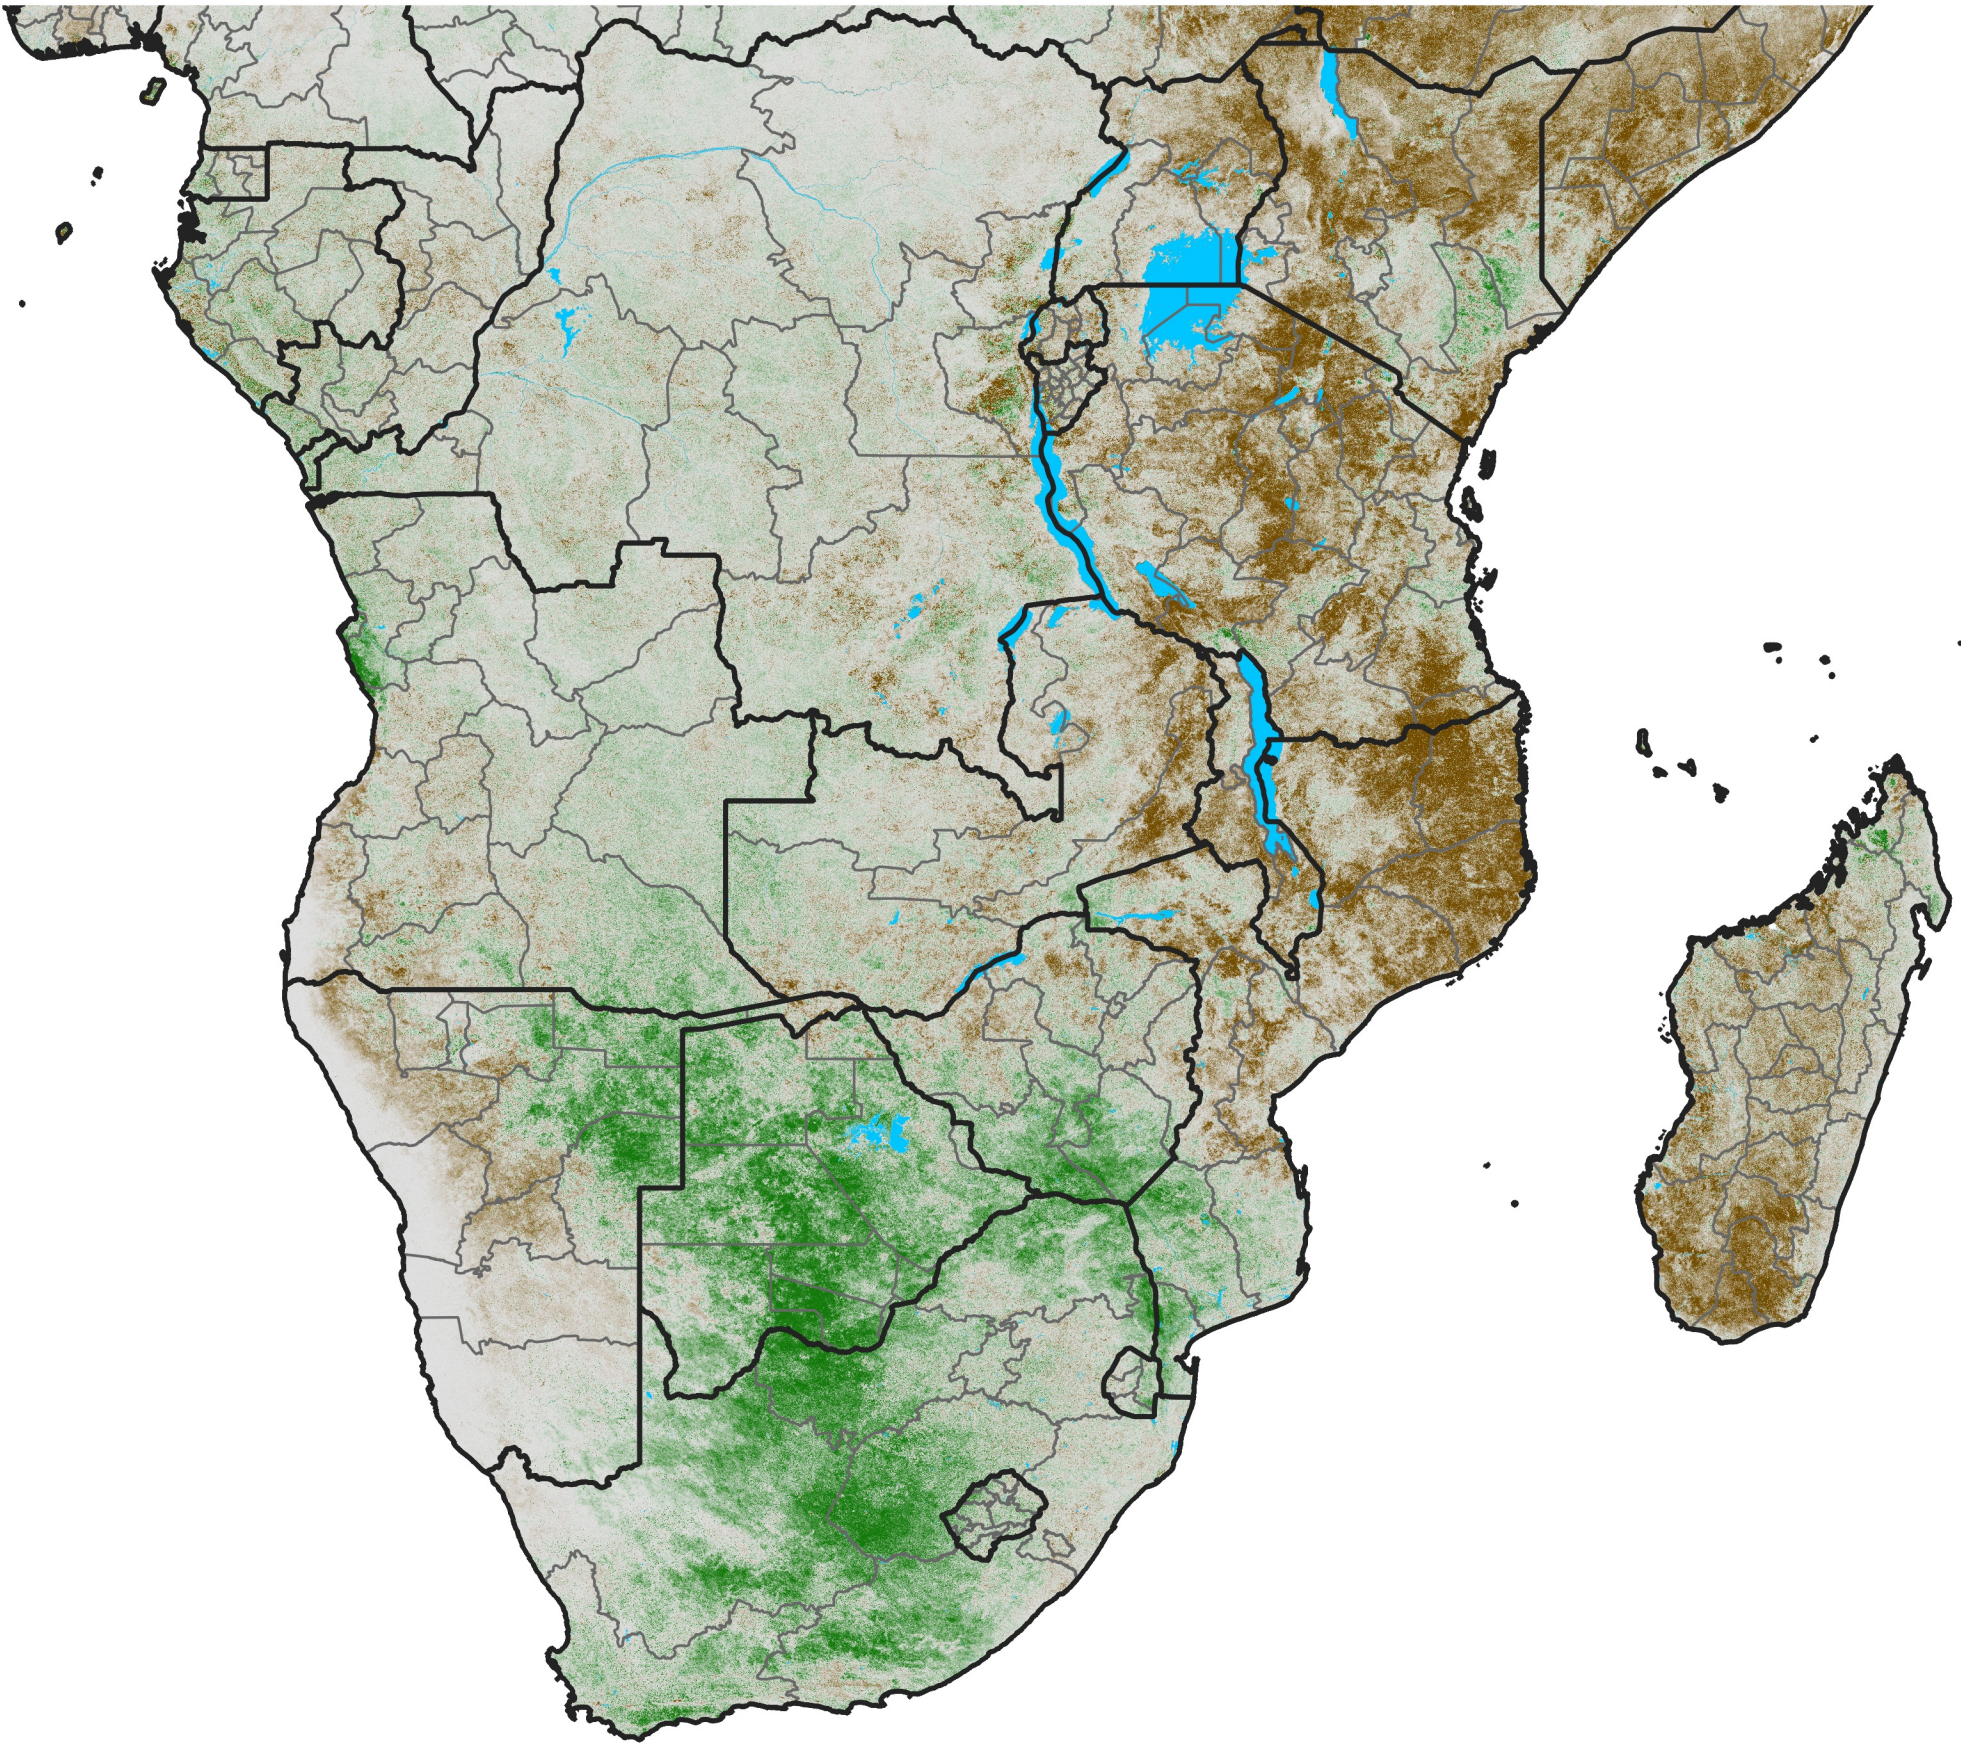

Southern Africa

NDVI Anomaly

2021 minus Mean (2012 - 2021)

Period 71 / Dec 16 - 25, 2021

NDVI Anomaly

< -0.3 -0.2 -0.1 -0.05 0.05 0.1 0.2 >0.3

Negative

No Difference