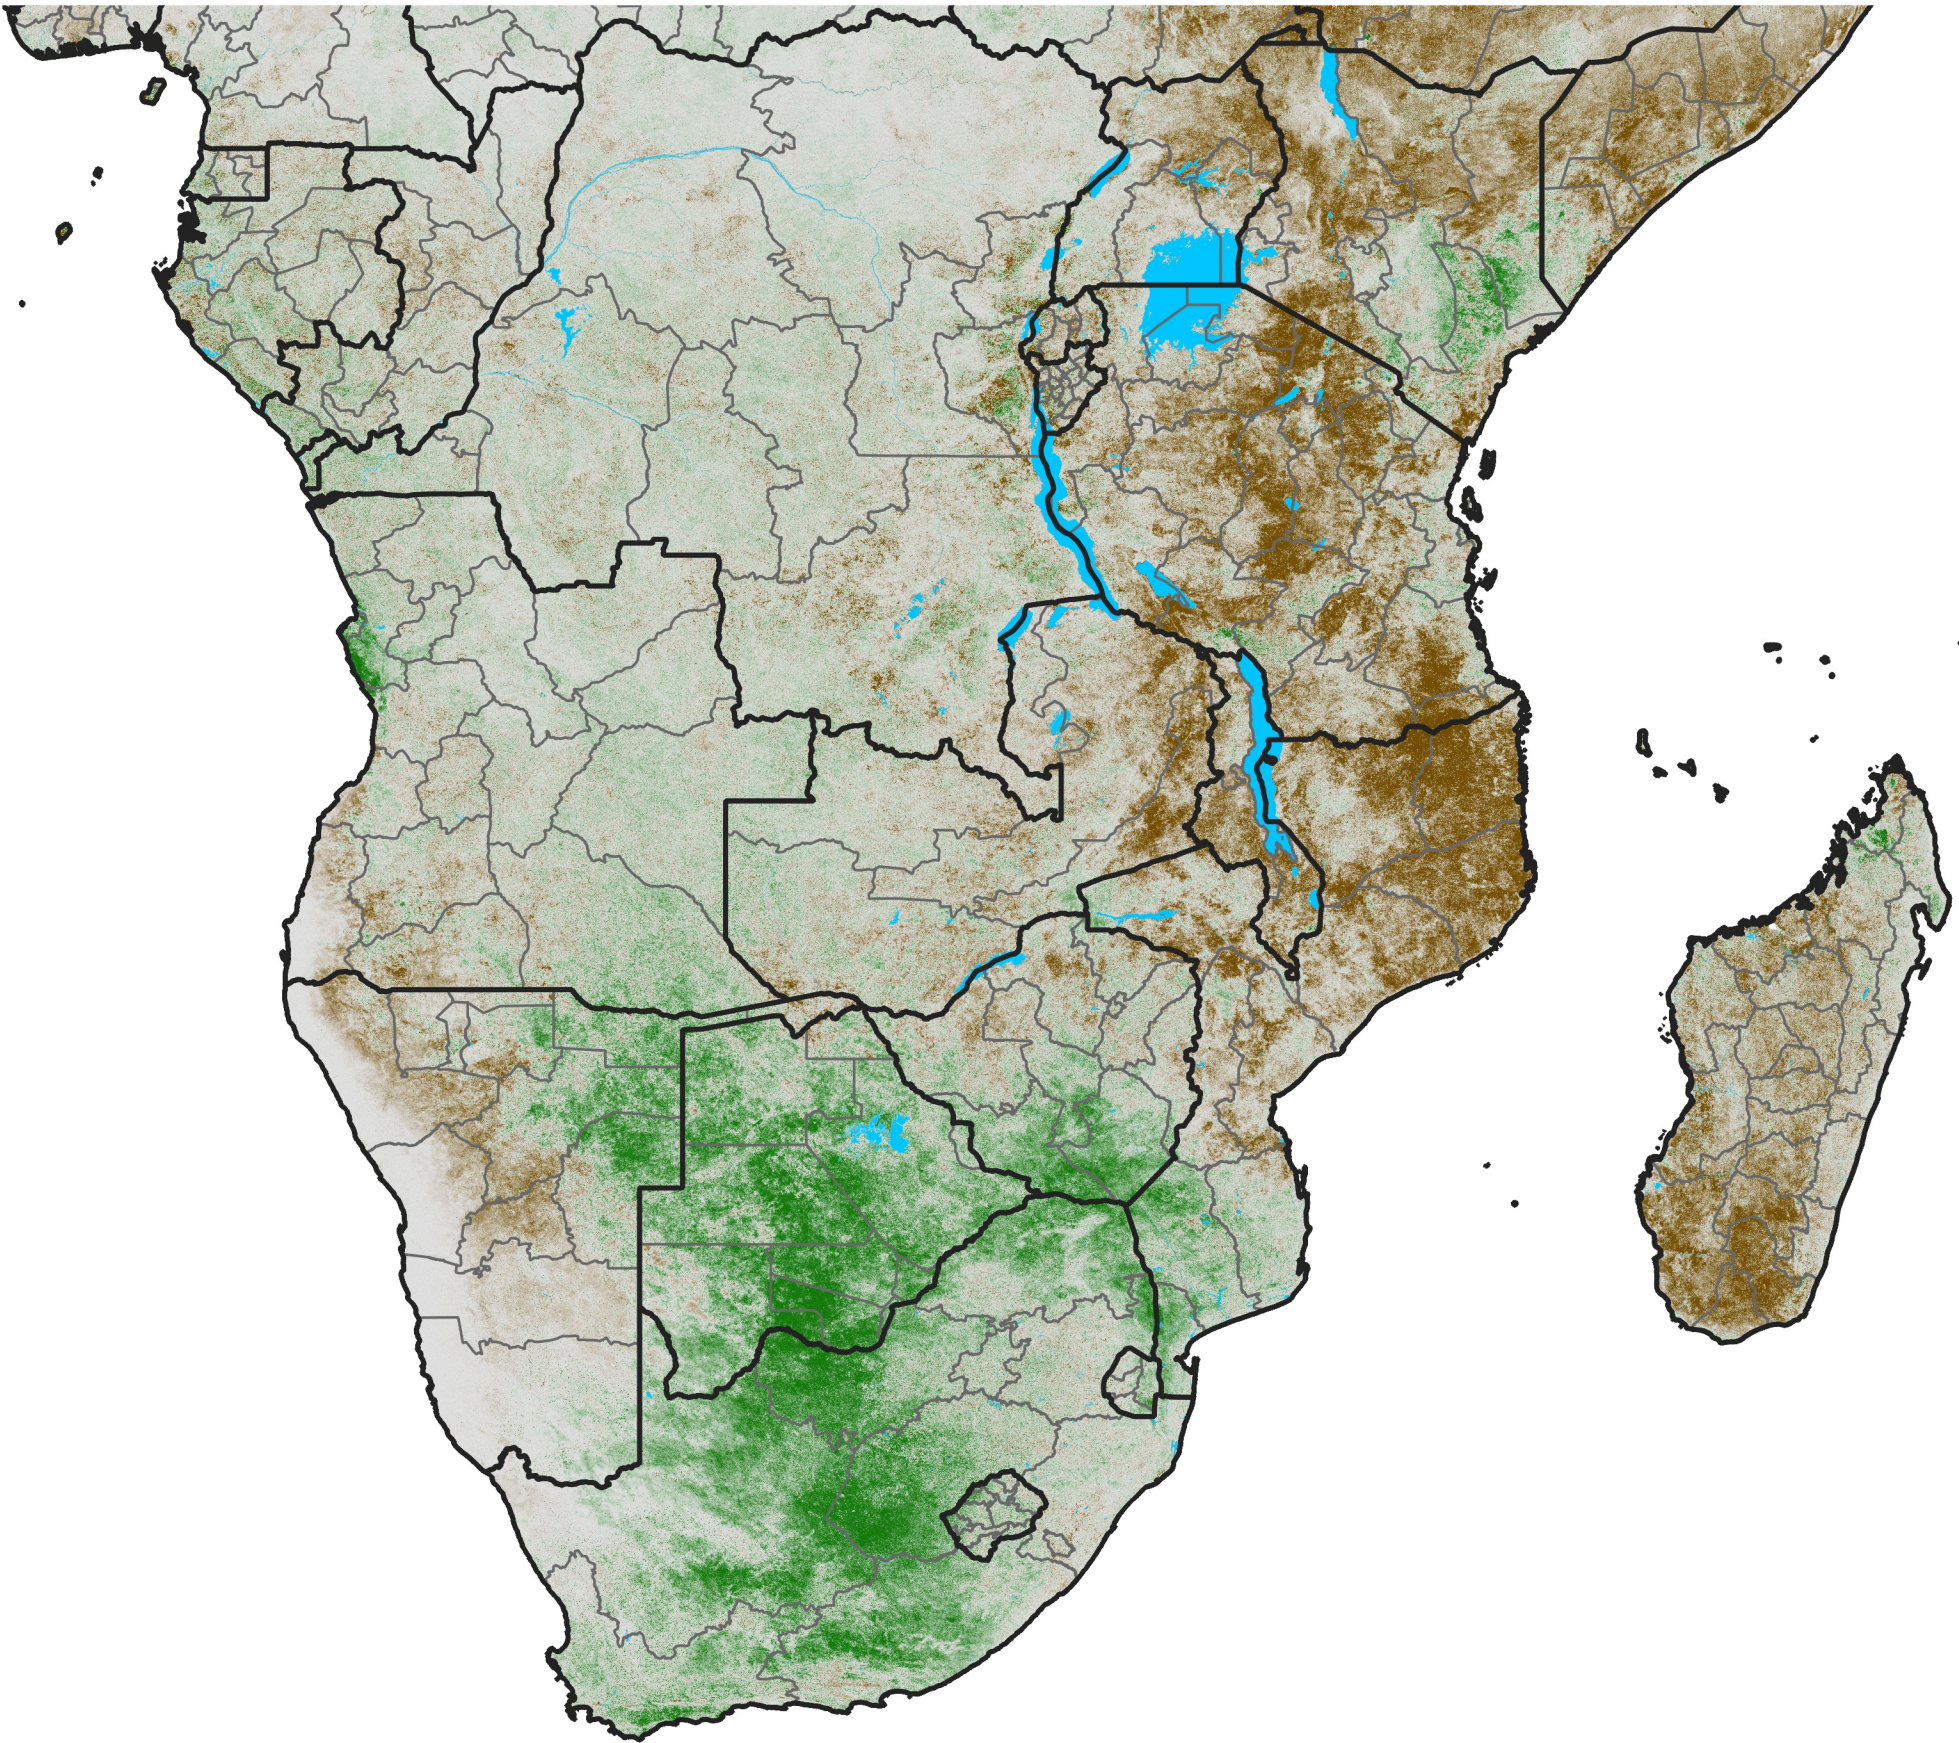

# Southern Africa

## NDVI Anomaly

2021 minus Mean (2012 - 2021)

Period 72 / Dec 21 - 31, 2021