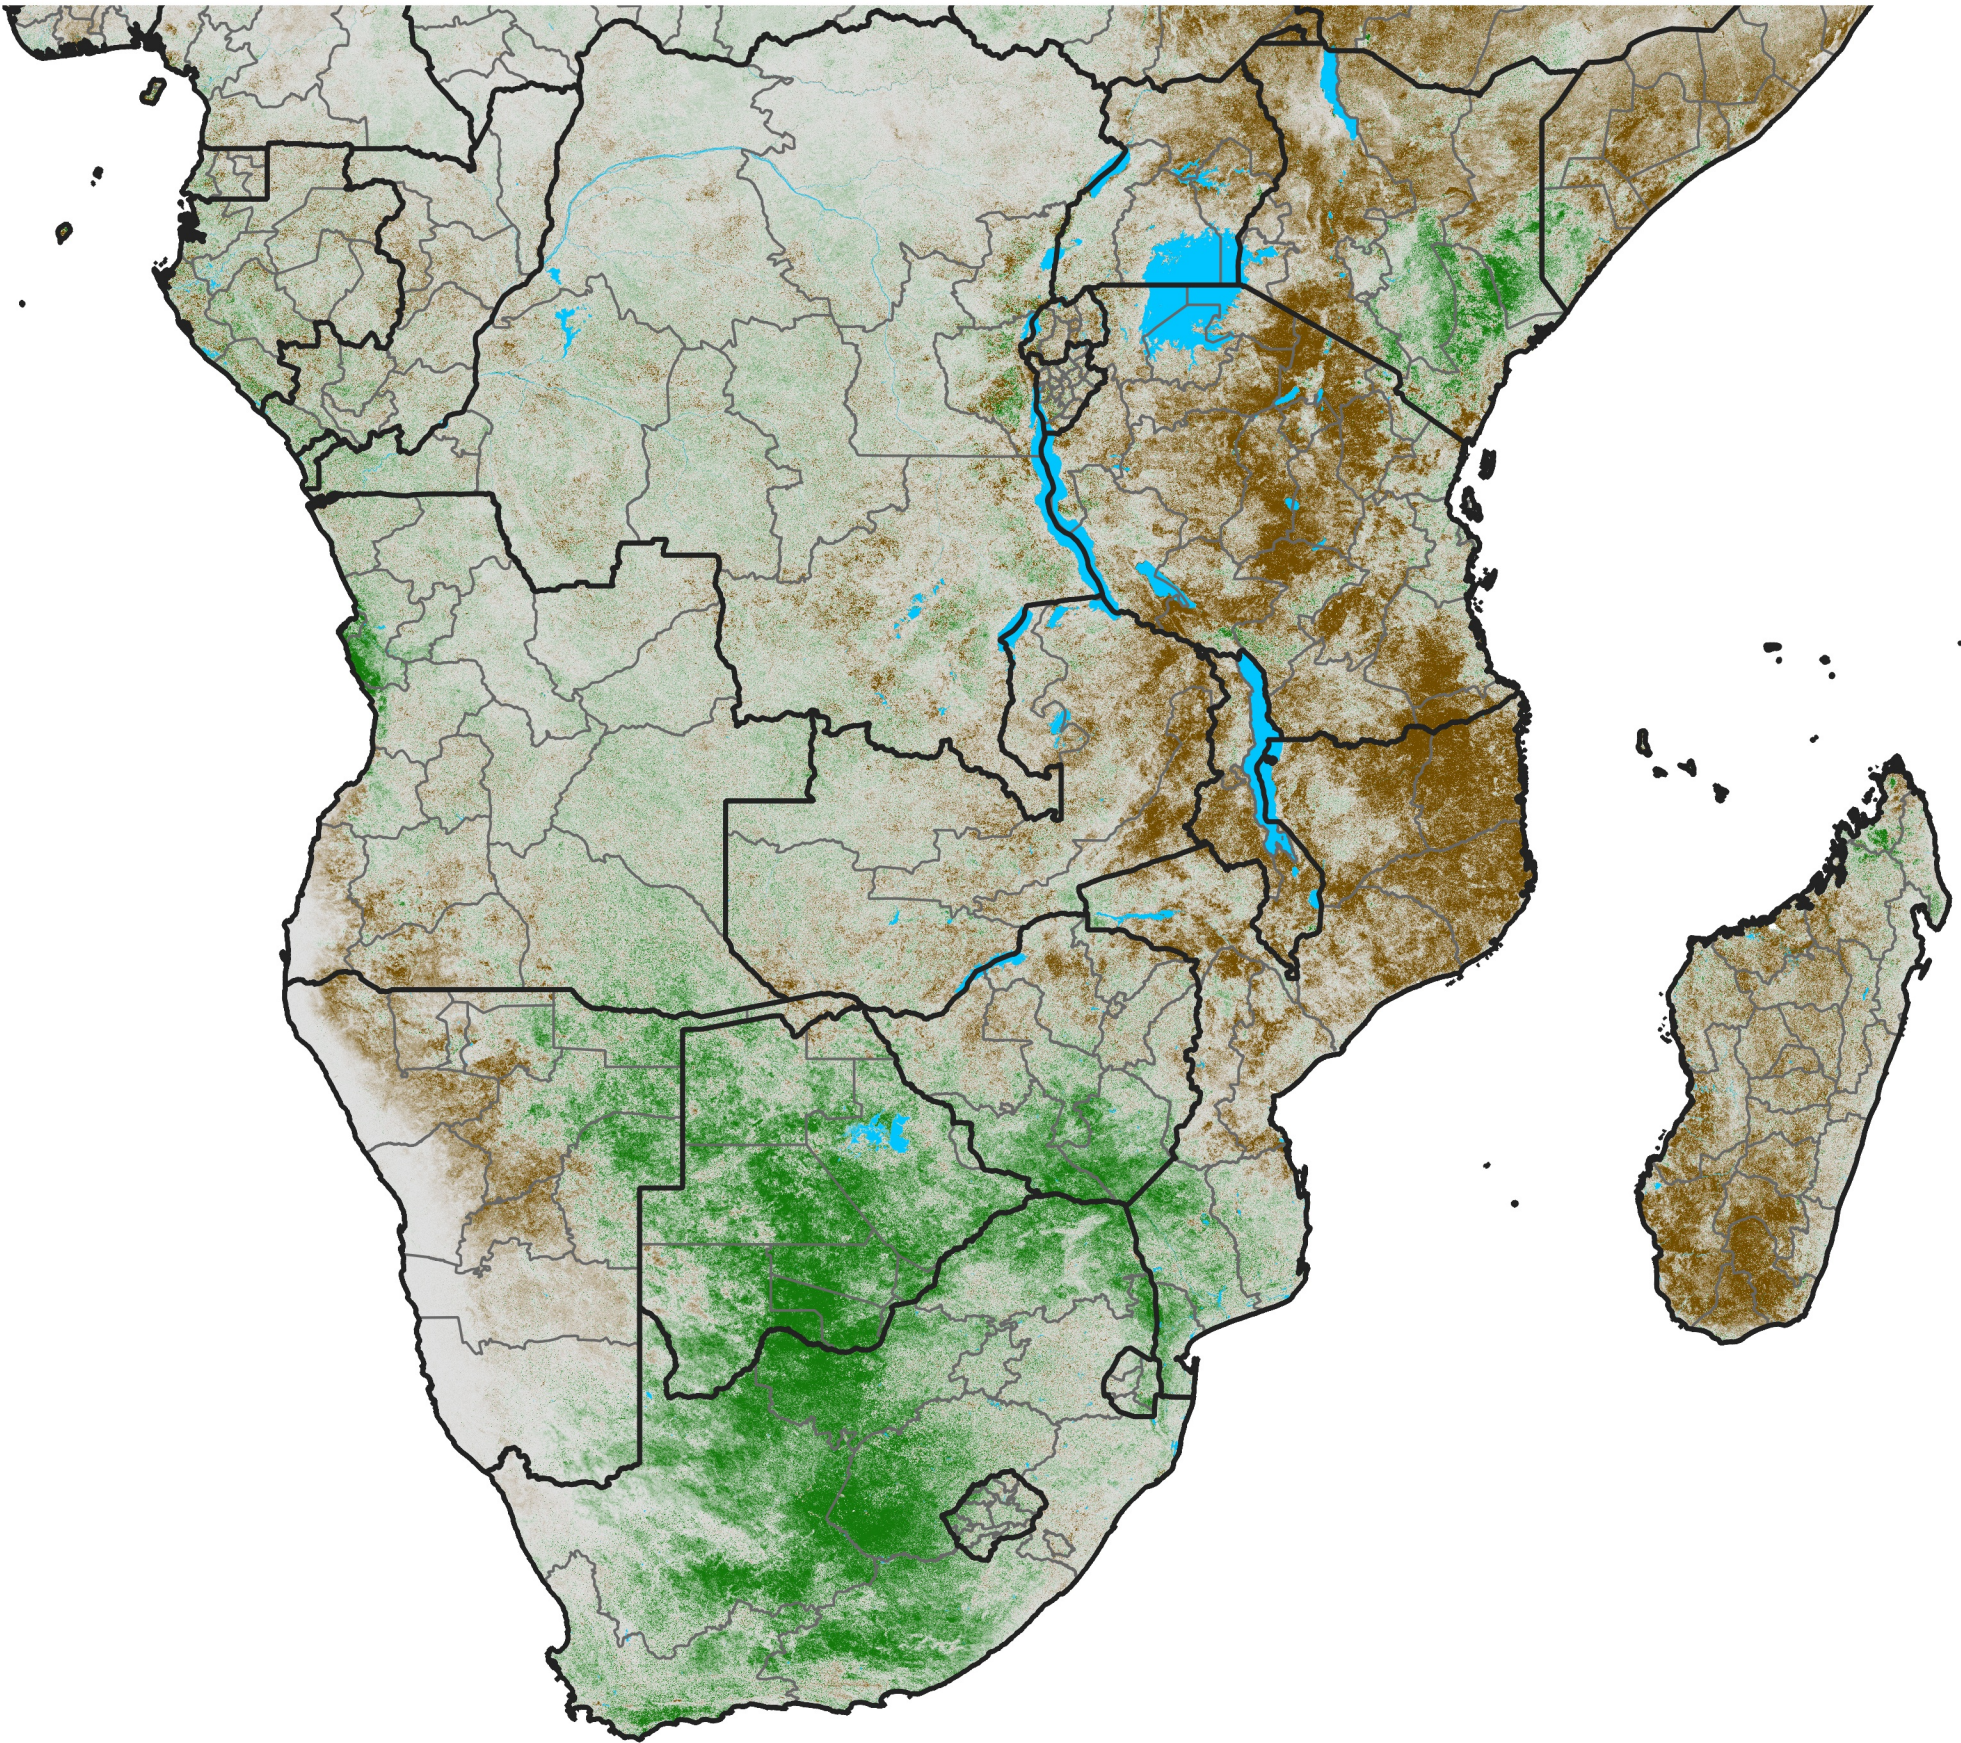

Southern Africa

NDVI Anomaly

2022 minus Mean (2012 - 2021)

Period 01 / Dec 26, 2021 - Jan 05, 2022

NDVI Anomaly

< -0.3 -0.2 -0.1 -0.05 0.05 0.1 0.2 >0.3

Negative

No Difference