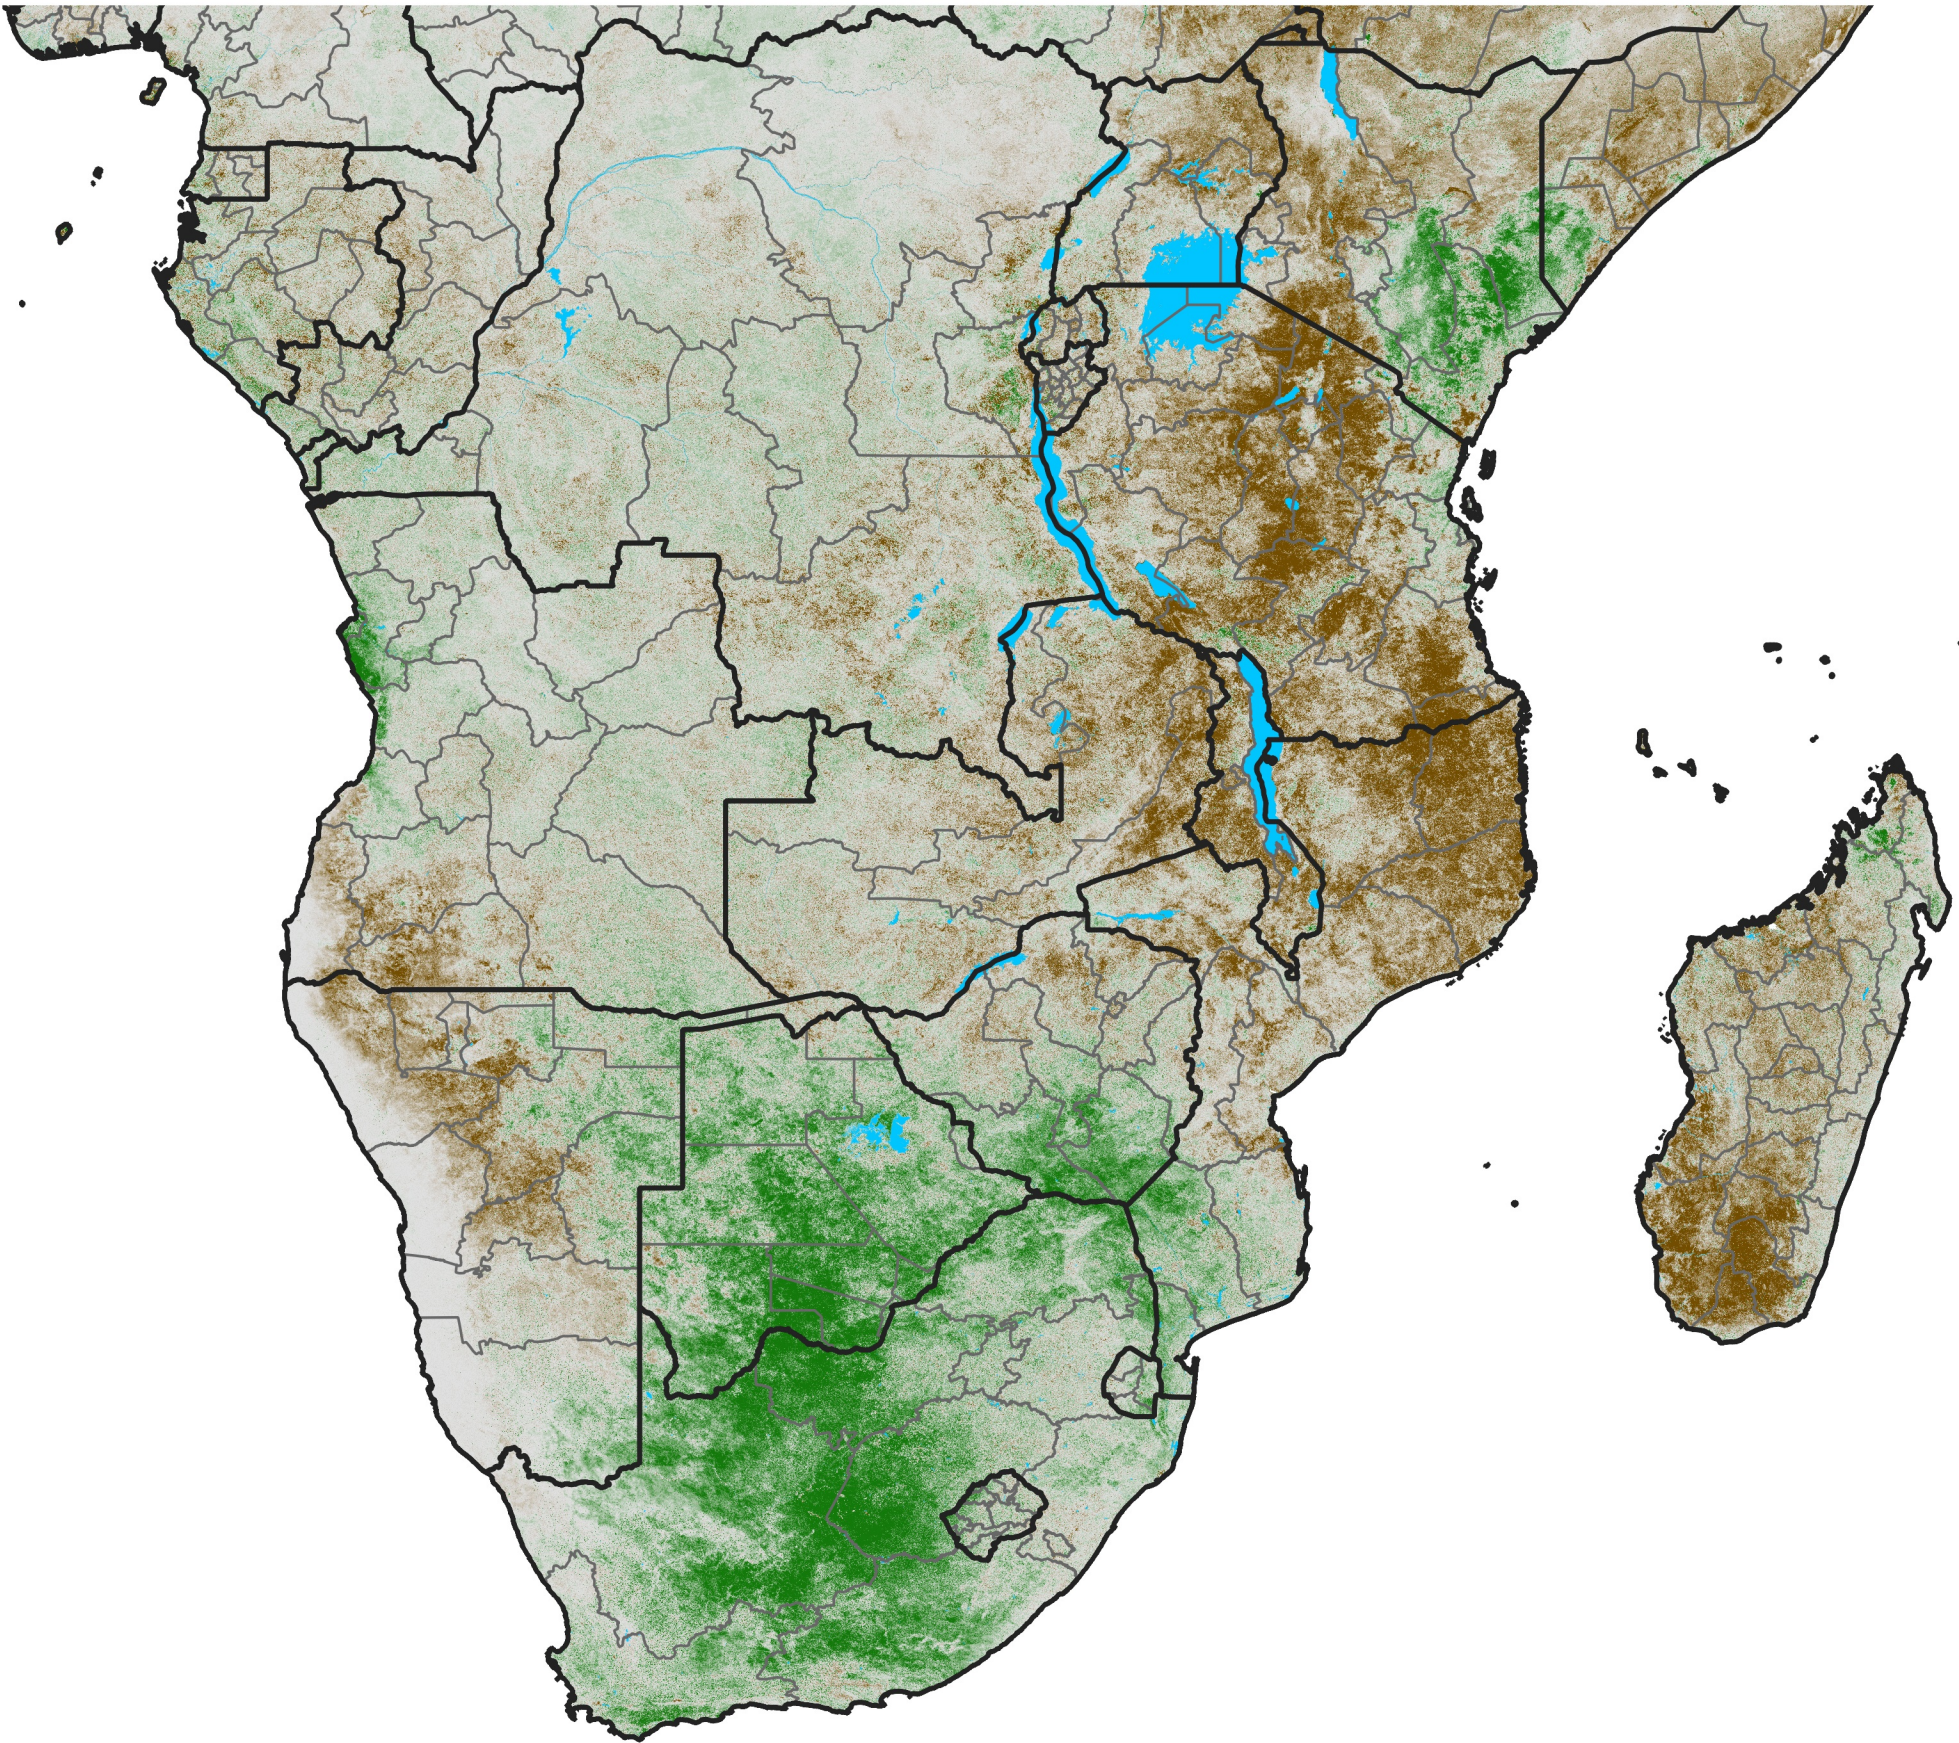

Southern Africa

NDVI Anomaly

2022 minus Mean (2012 - 2021)

Period 03 / Jan 06 - 15, 2022

NDVI Anomaly

< -0.3 -0.2 -0.1 -0.05 0.05 0.1 0.2 >0.3

Negative

No Difference