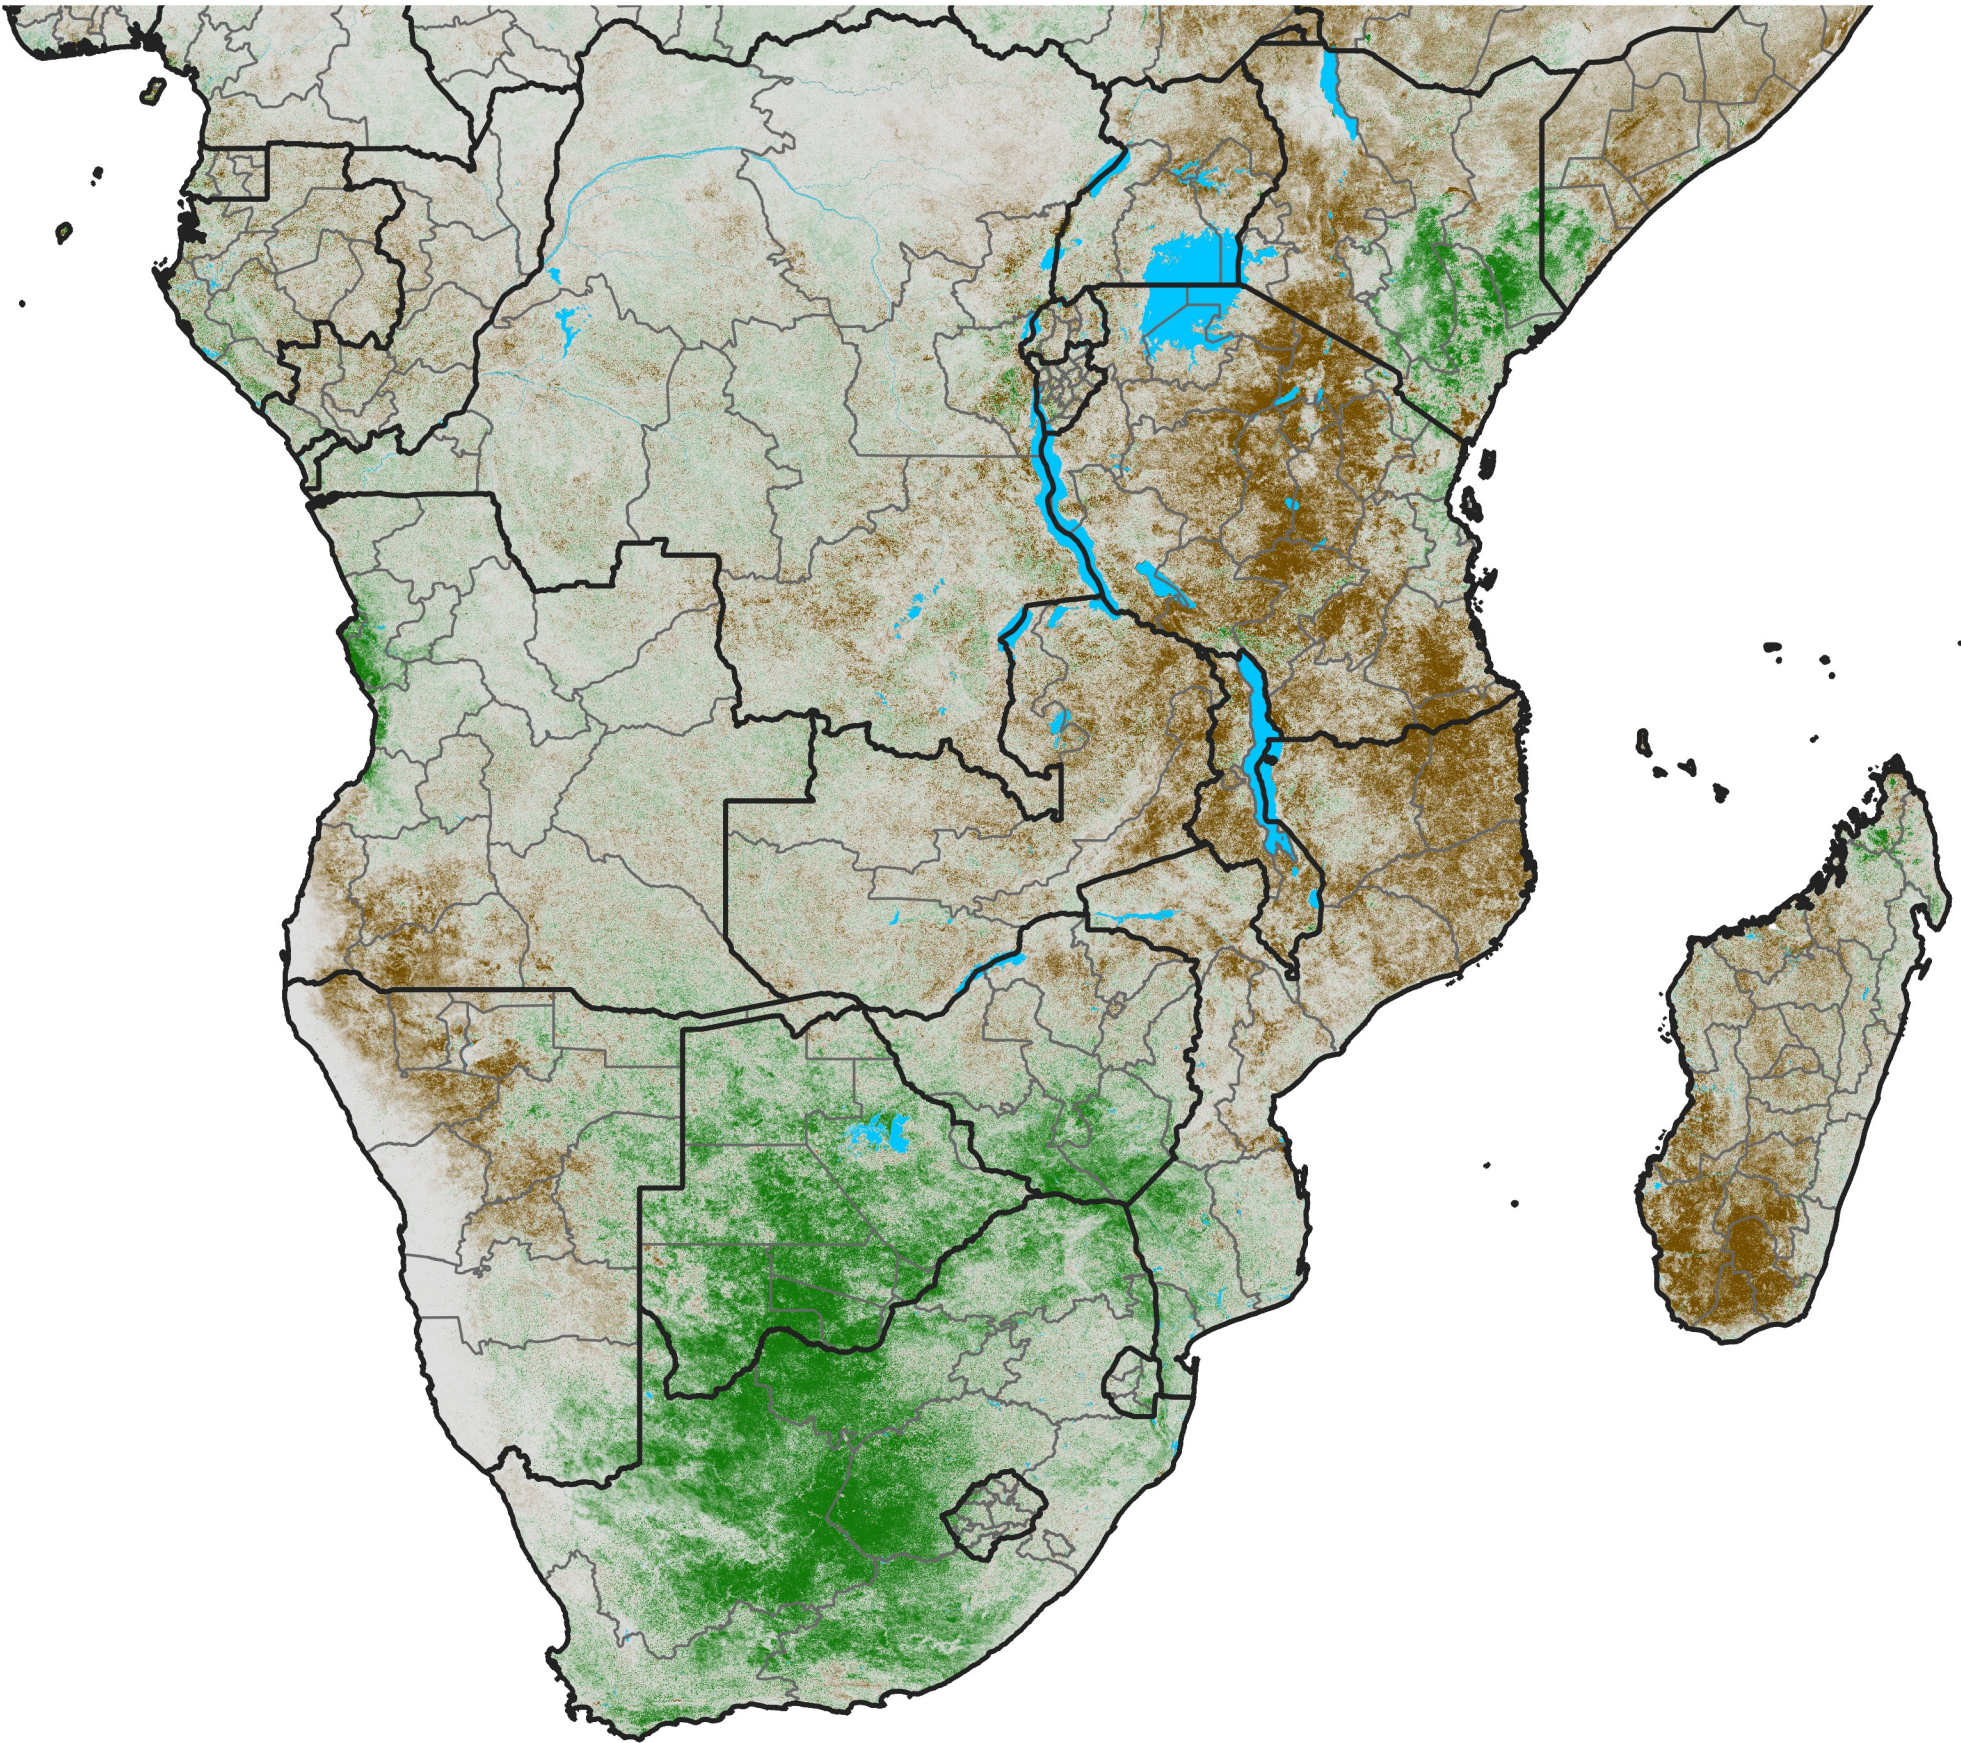

# Southern Africa

## NDVI Anomaly

2022 minus Mean (2012 - 2021)

Period 04 / Jan 11 - 20, 2022