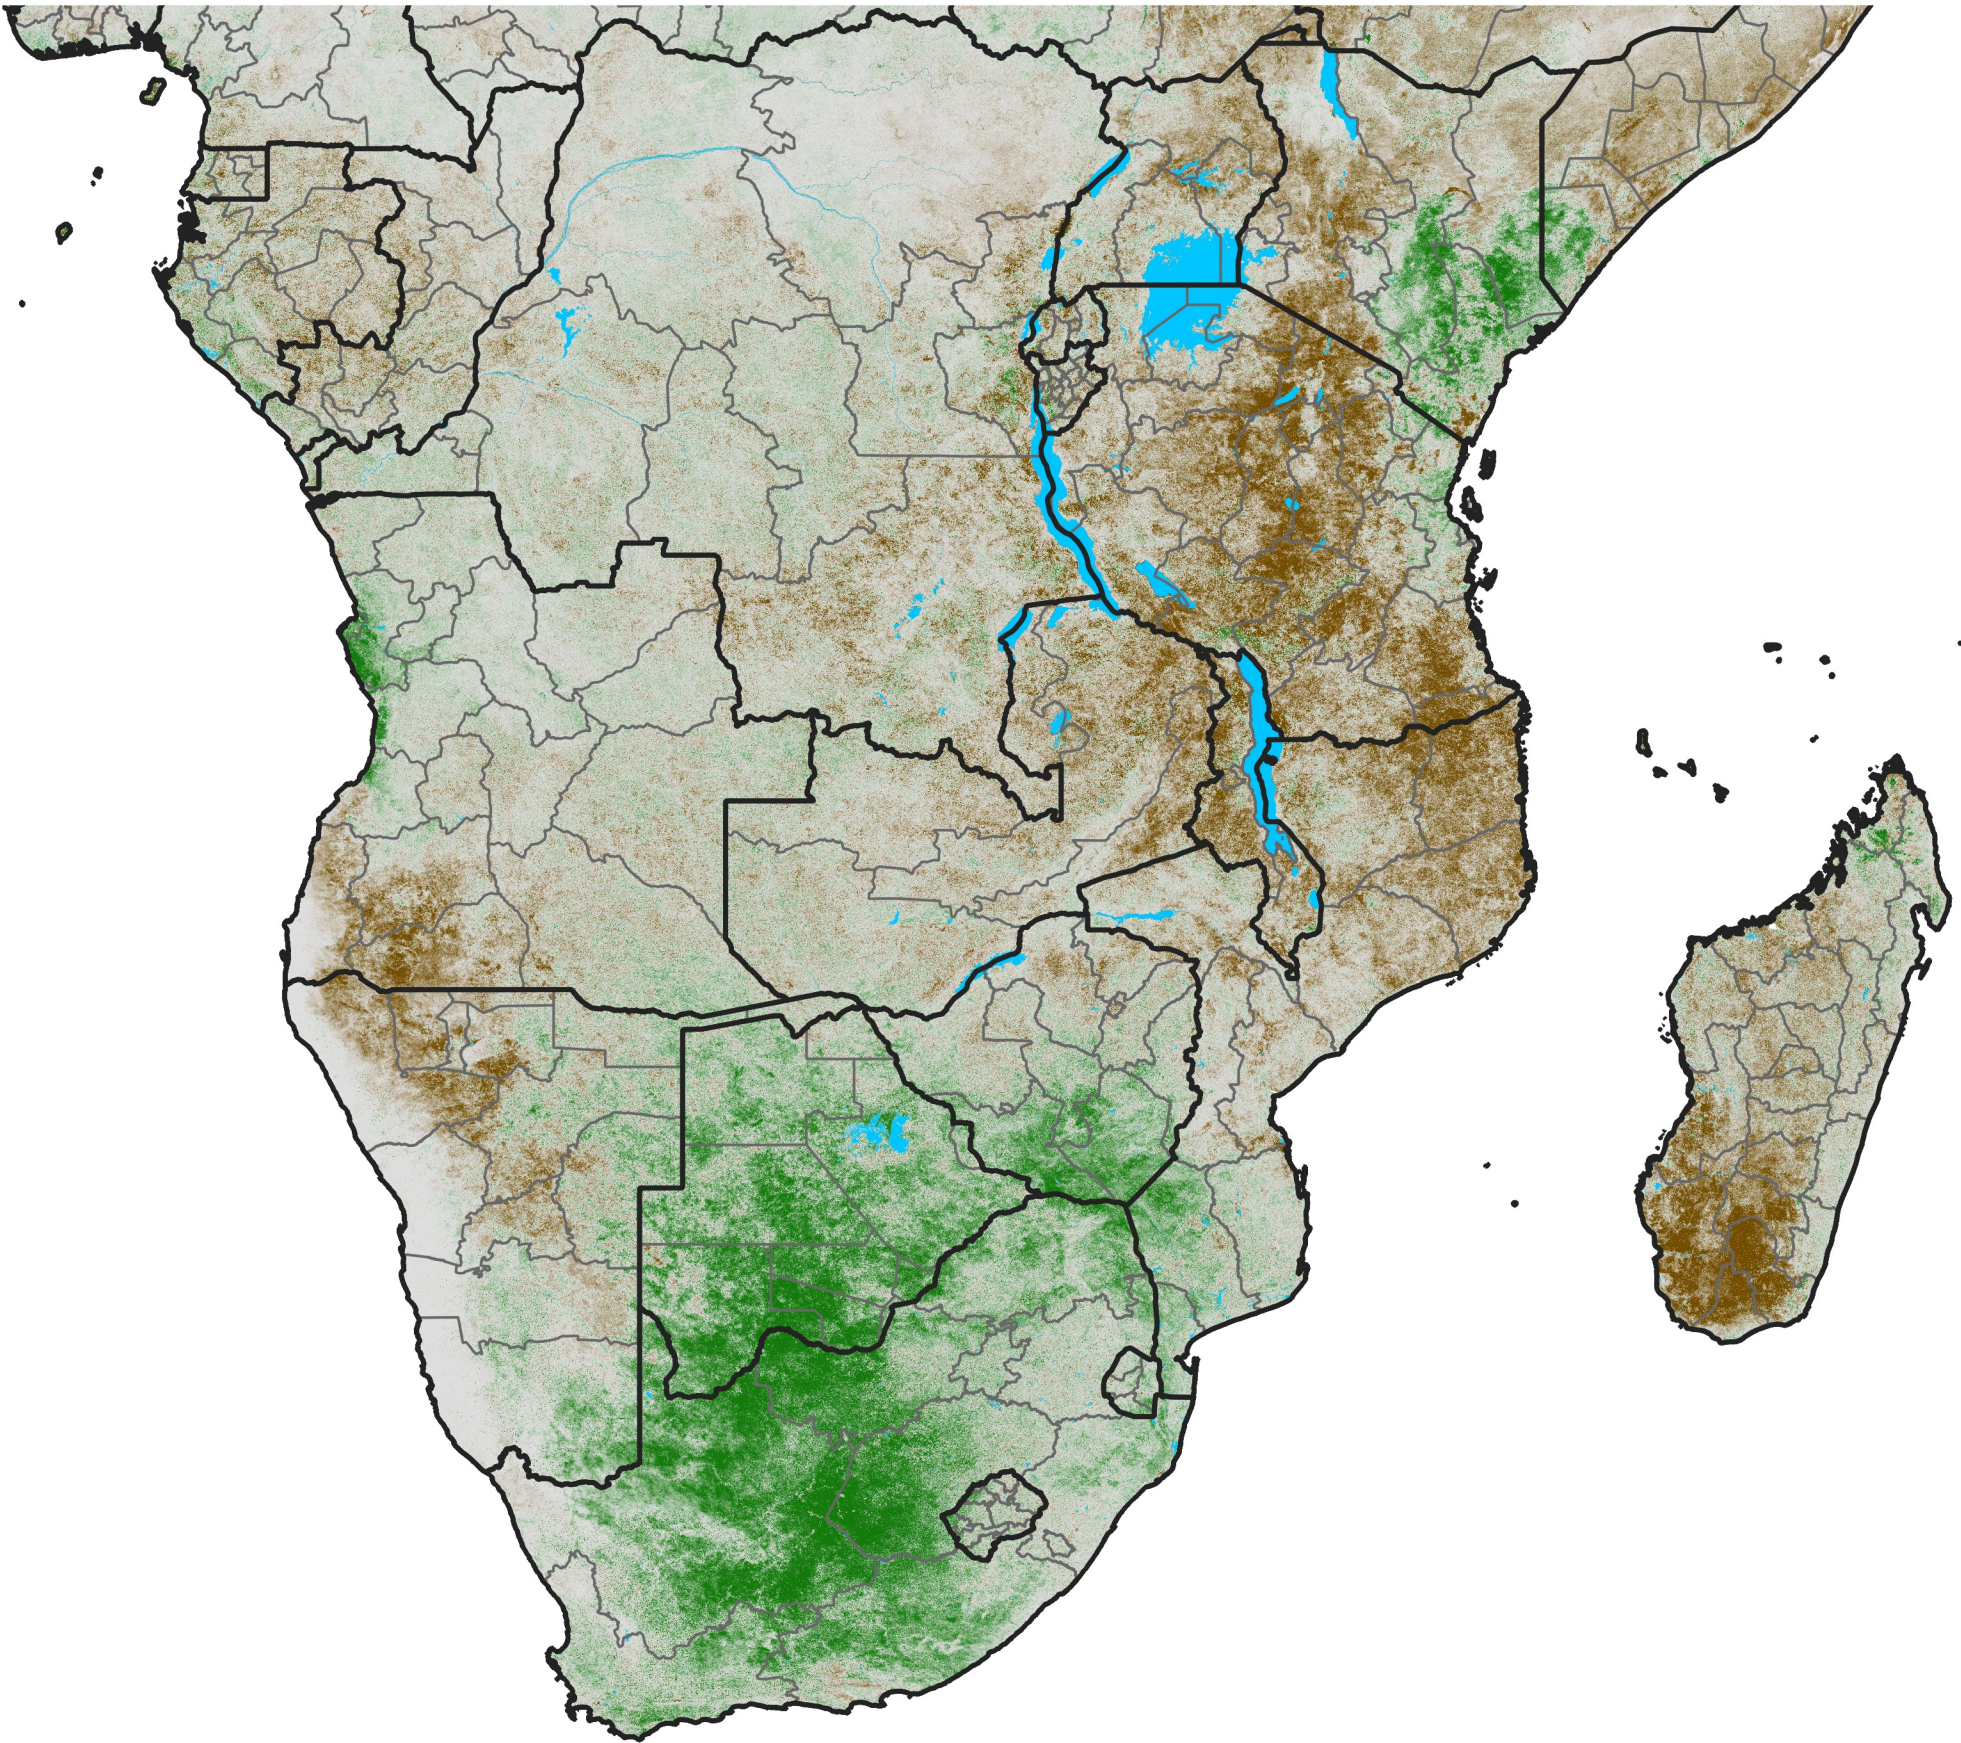

Southern Africa

NDVI Anomaly

2022 minus Mean (2012 - 2021)

Period 05 / Jan 16 - 25, 2022

NDVI Anomaly

< -0.3 -0.2 -0.1 -0.05 0.05 0.1 0.2 >0.3

Negative

No Difference