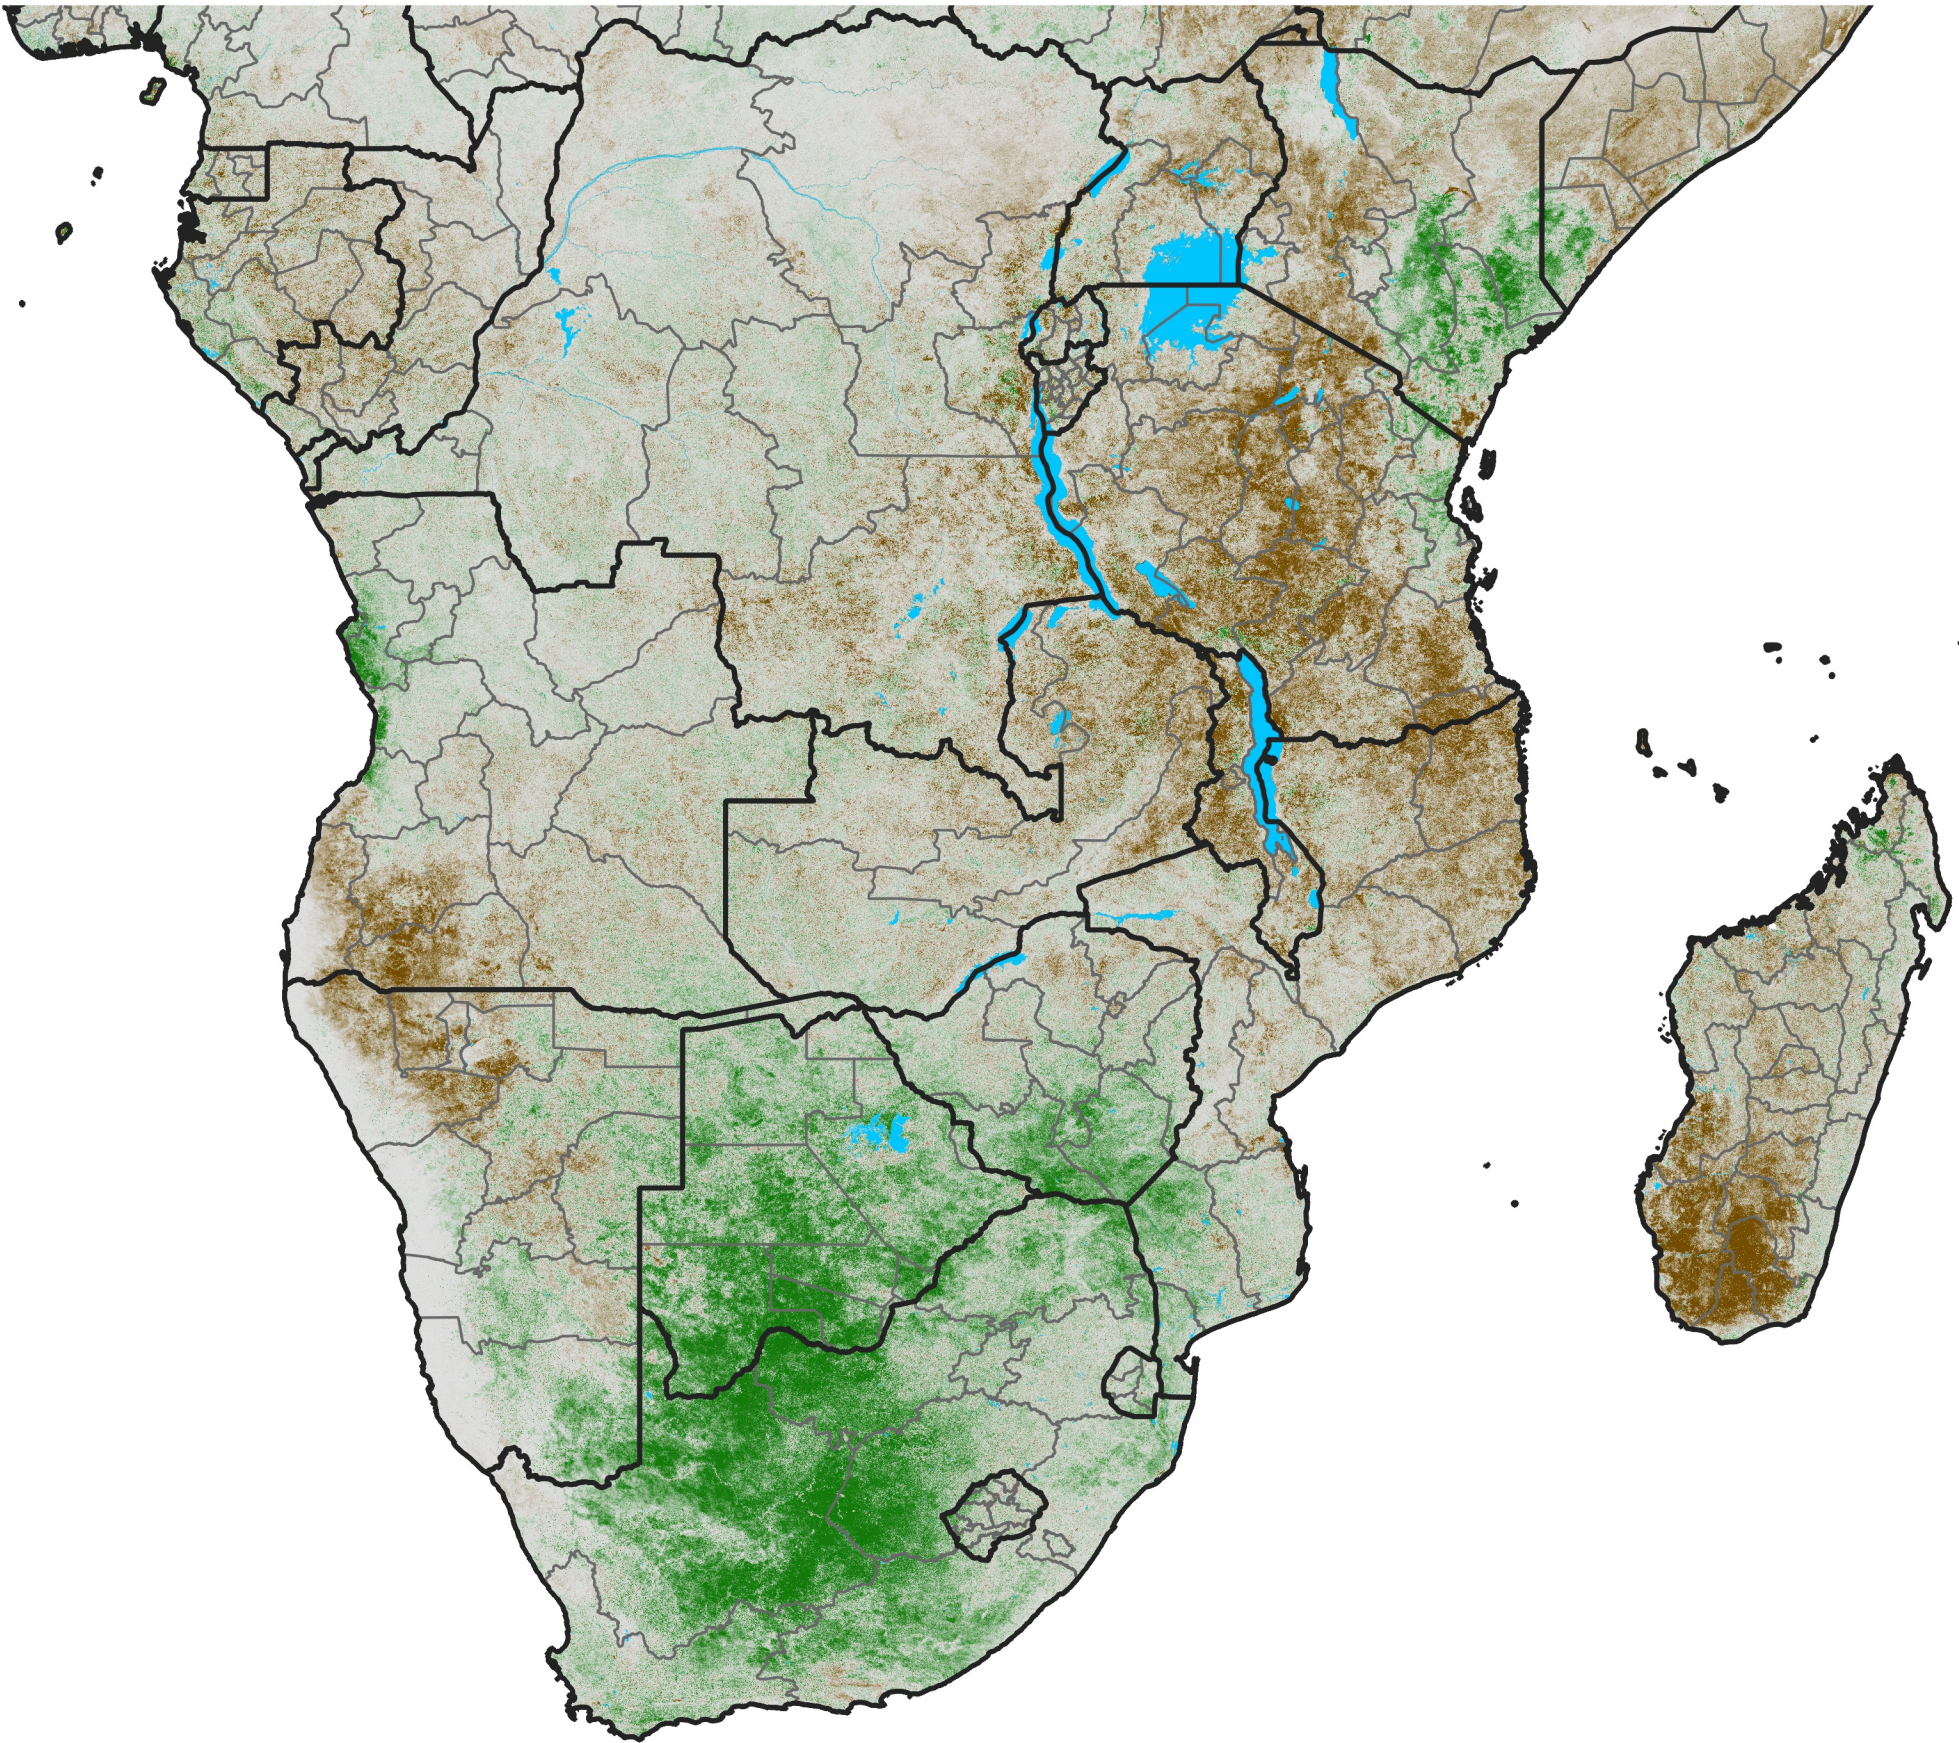

Southern Africa

NDVI Anomaly

2022 minus Mean (2012 - 2021)

Period 06 / Jan 21 - 31, 2022

NDVI Anomaly

< -0.3 -0.2 -0.1 -0.05 0.05 0.1 0.2 >0.3

Negative

No Difference