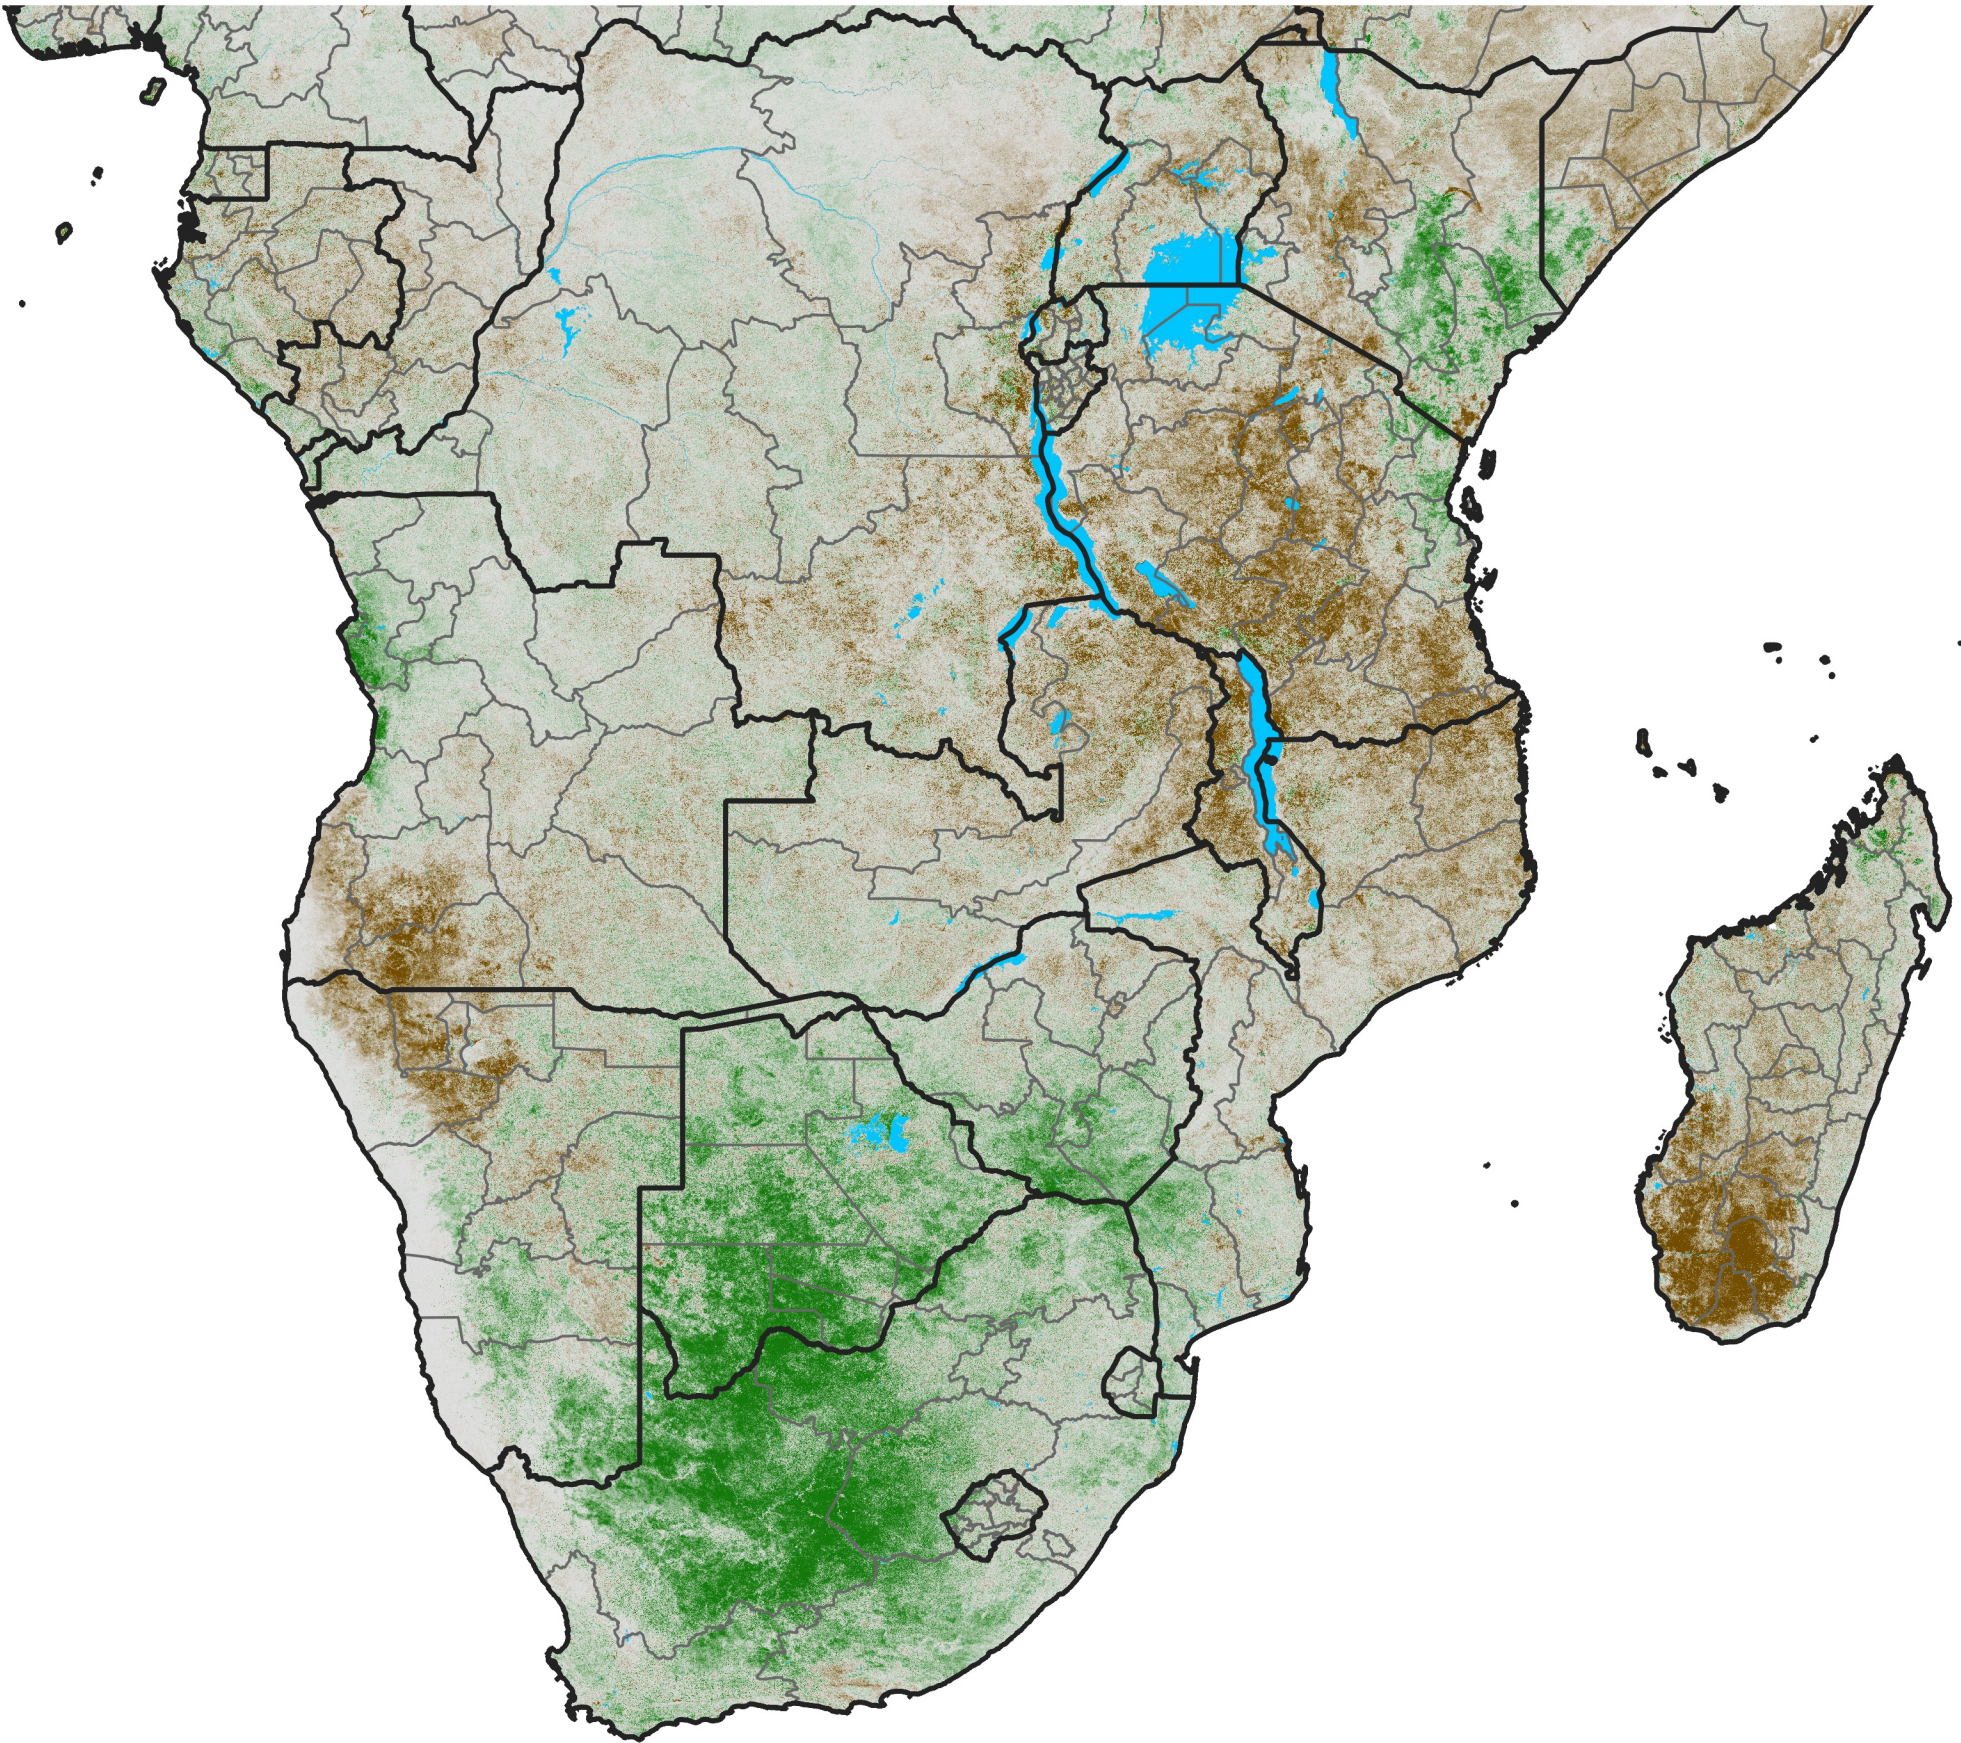

# Southern Africa

## NDVI Anomaly

2022 minus Mean (2012 - 2021)

Period 07 / Jan 26 - Feb 05, 2022