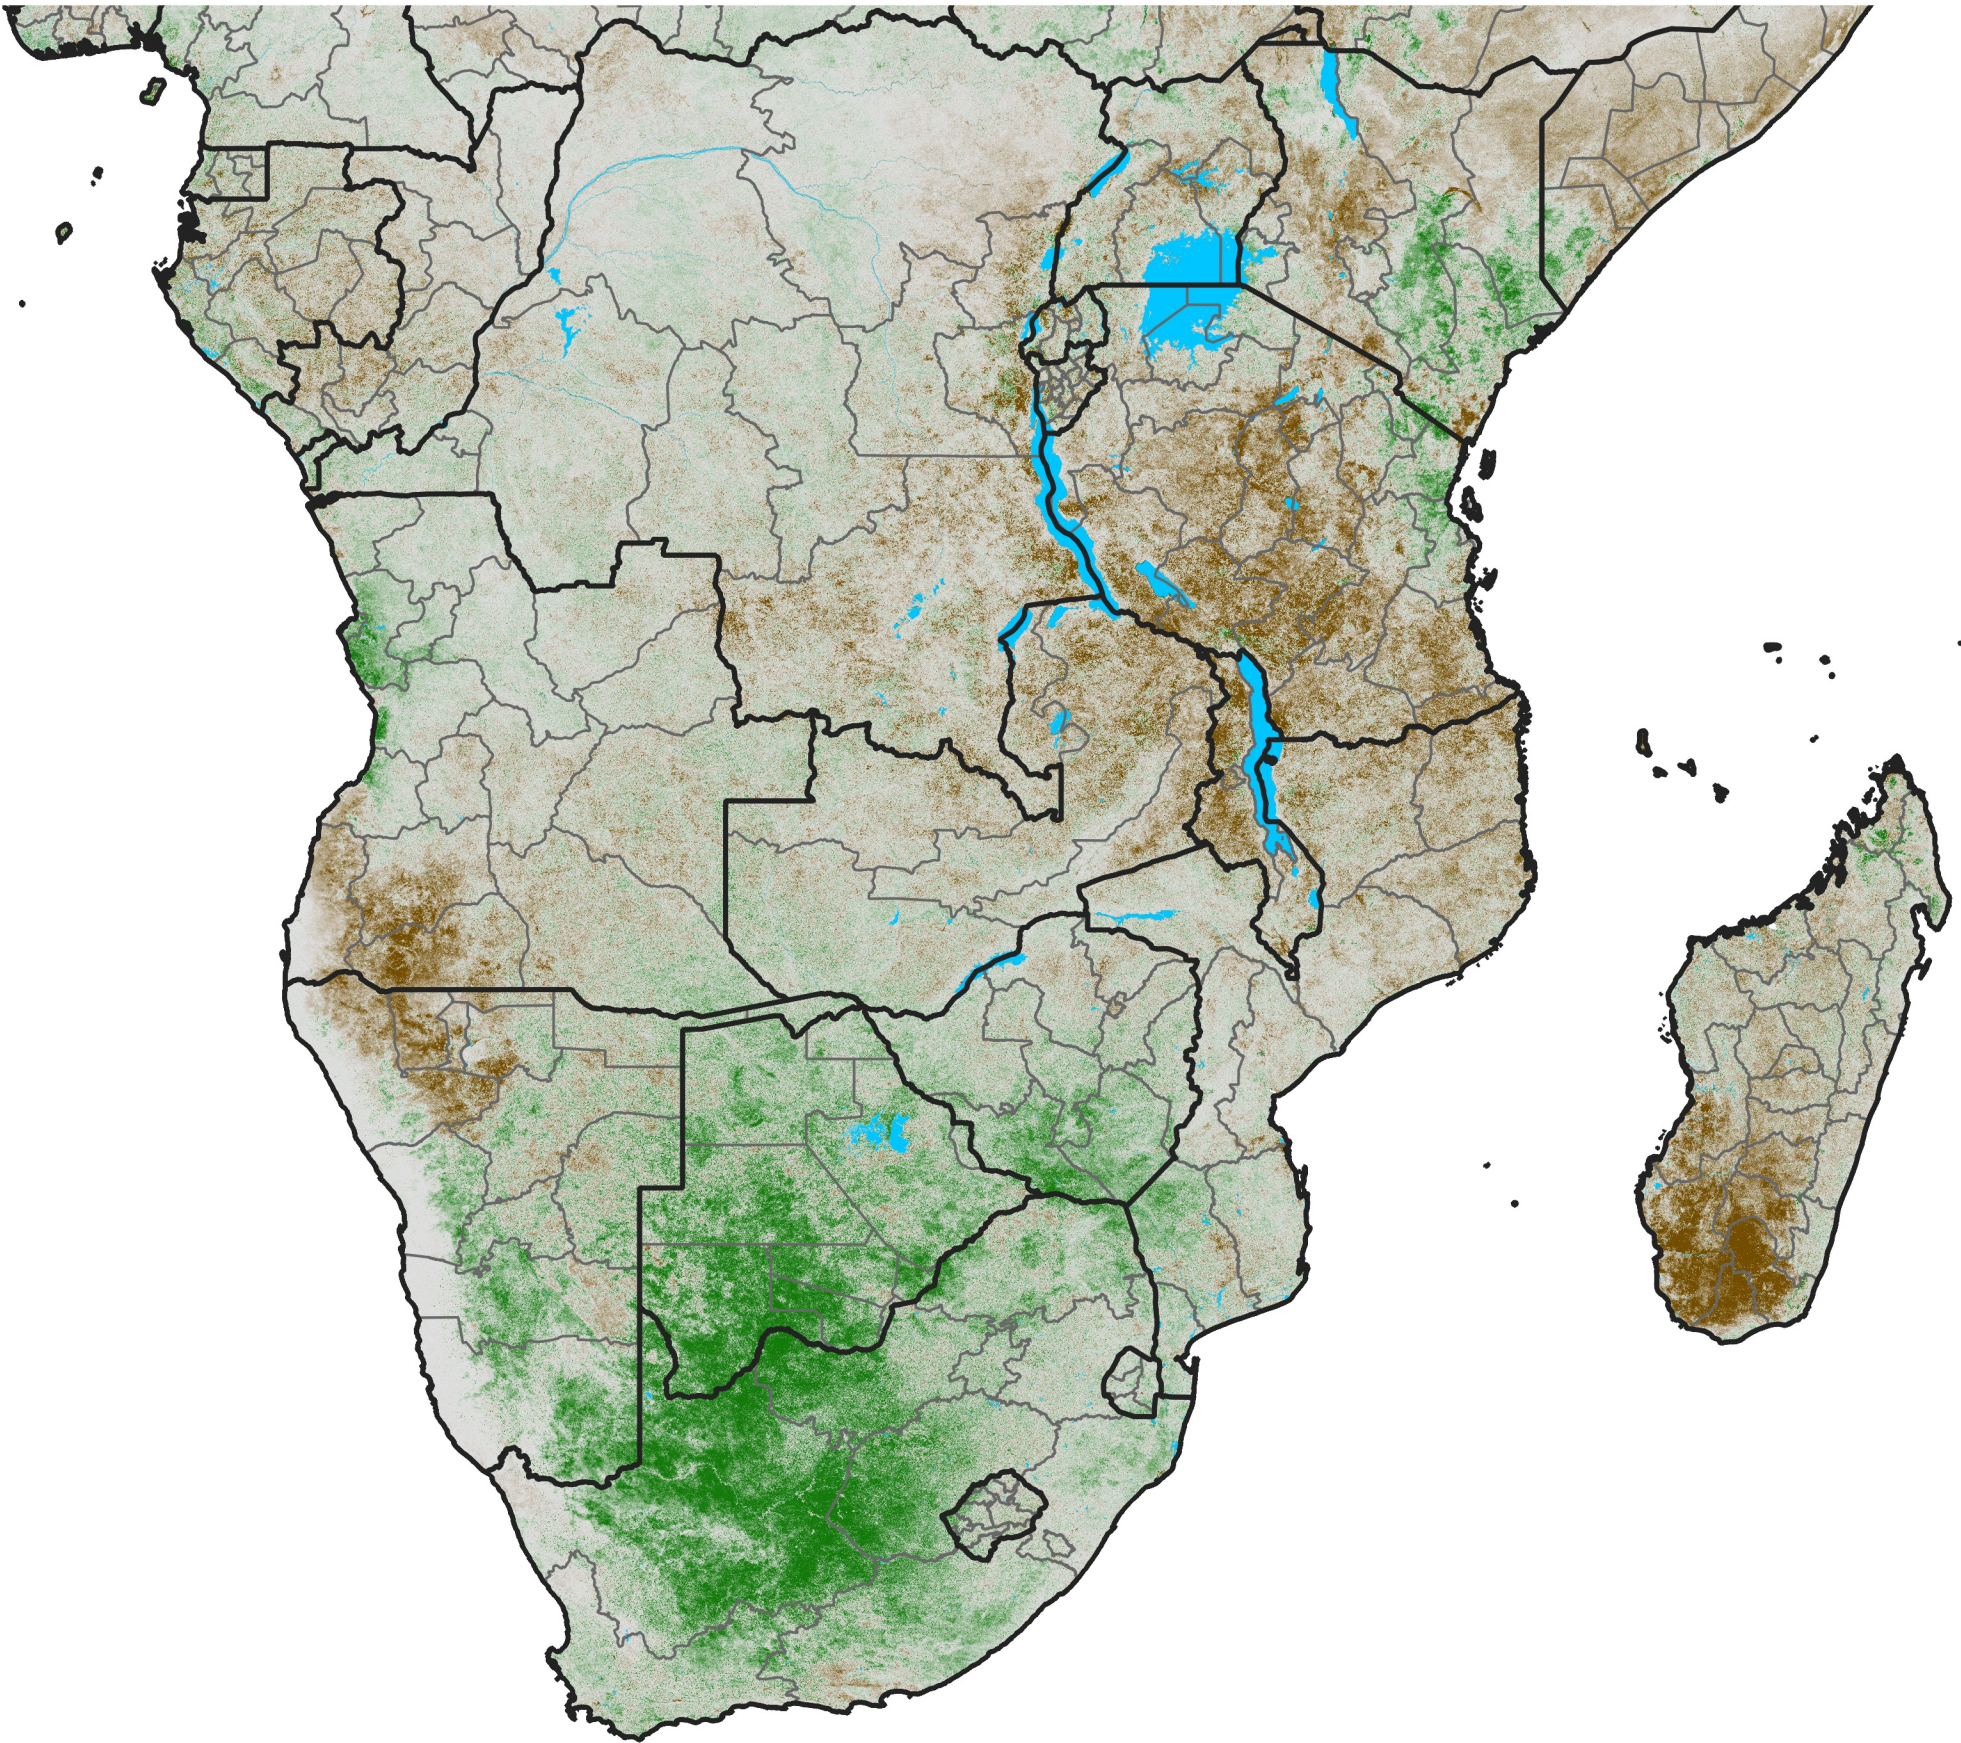

# Southern Africa

## NDVI Anomaly

2022 minus Mean (2012 - 2021)

Period 08 / Feb 01 - 10, 2022