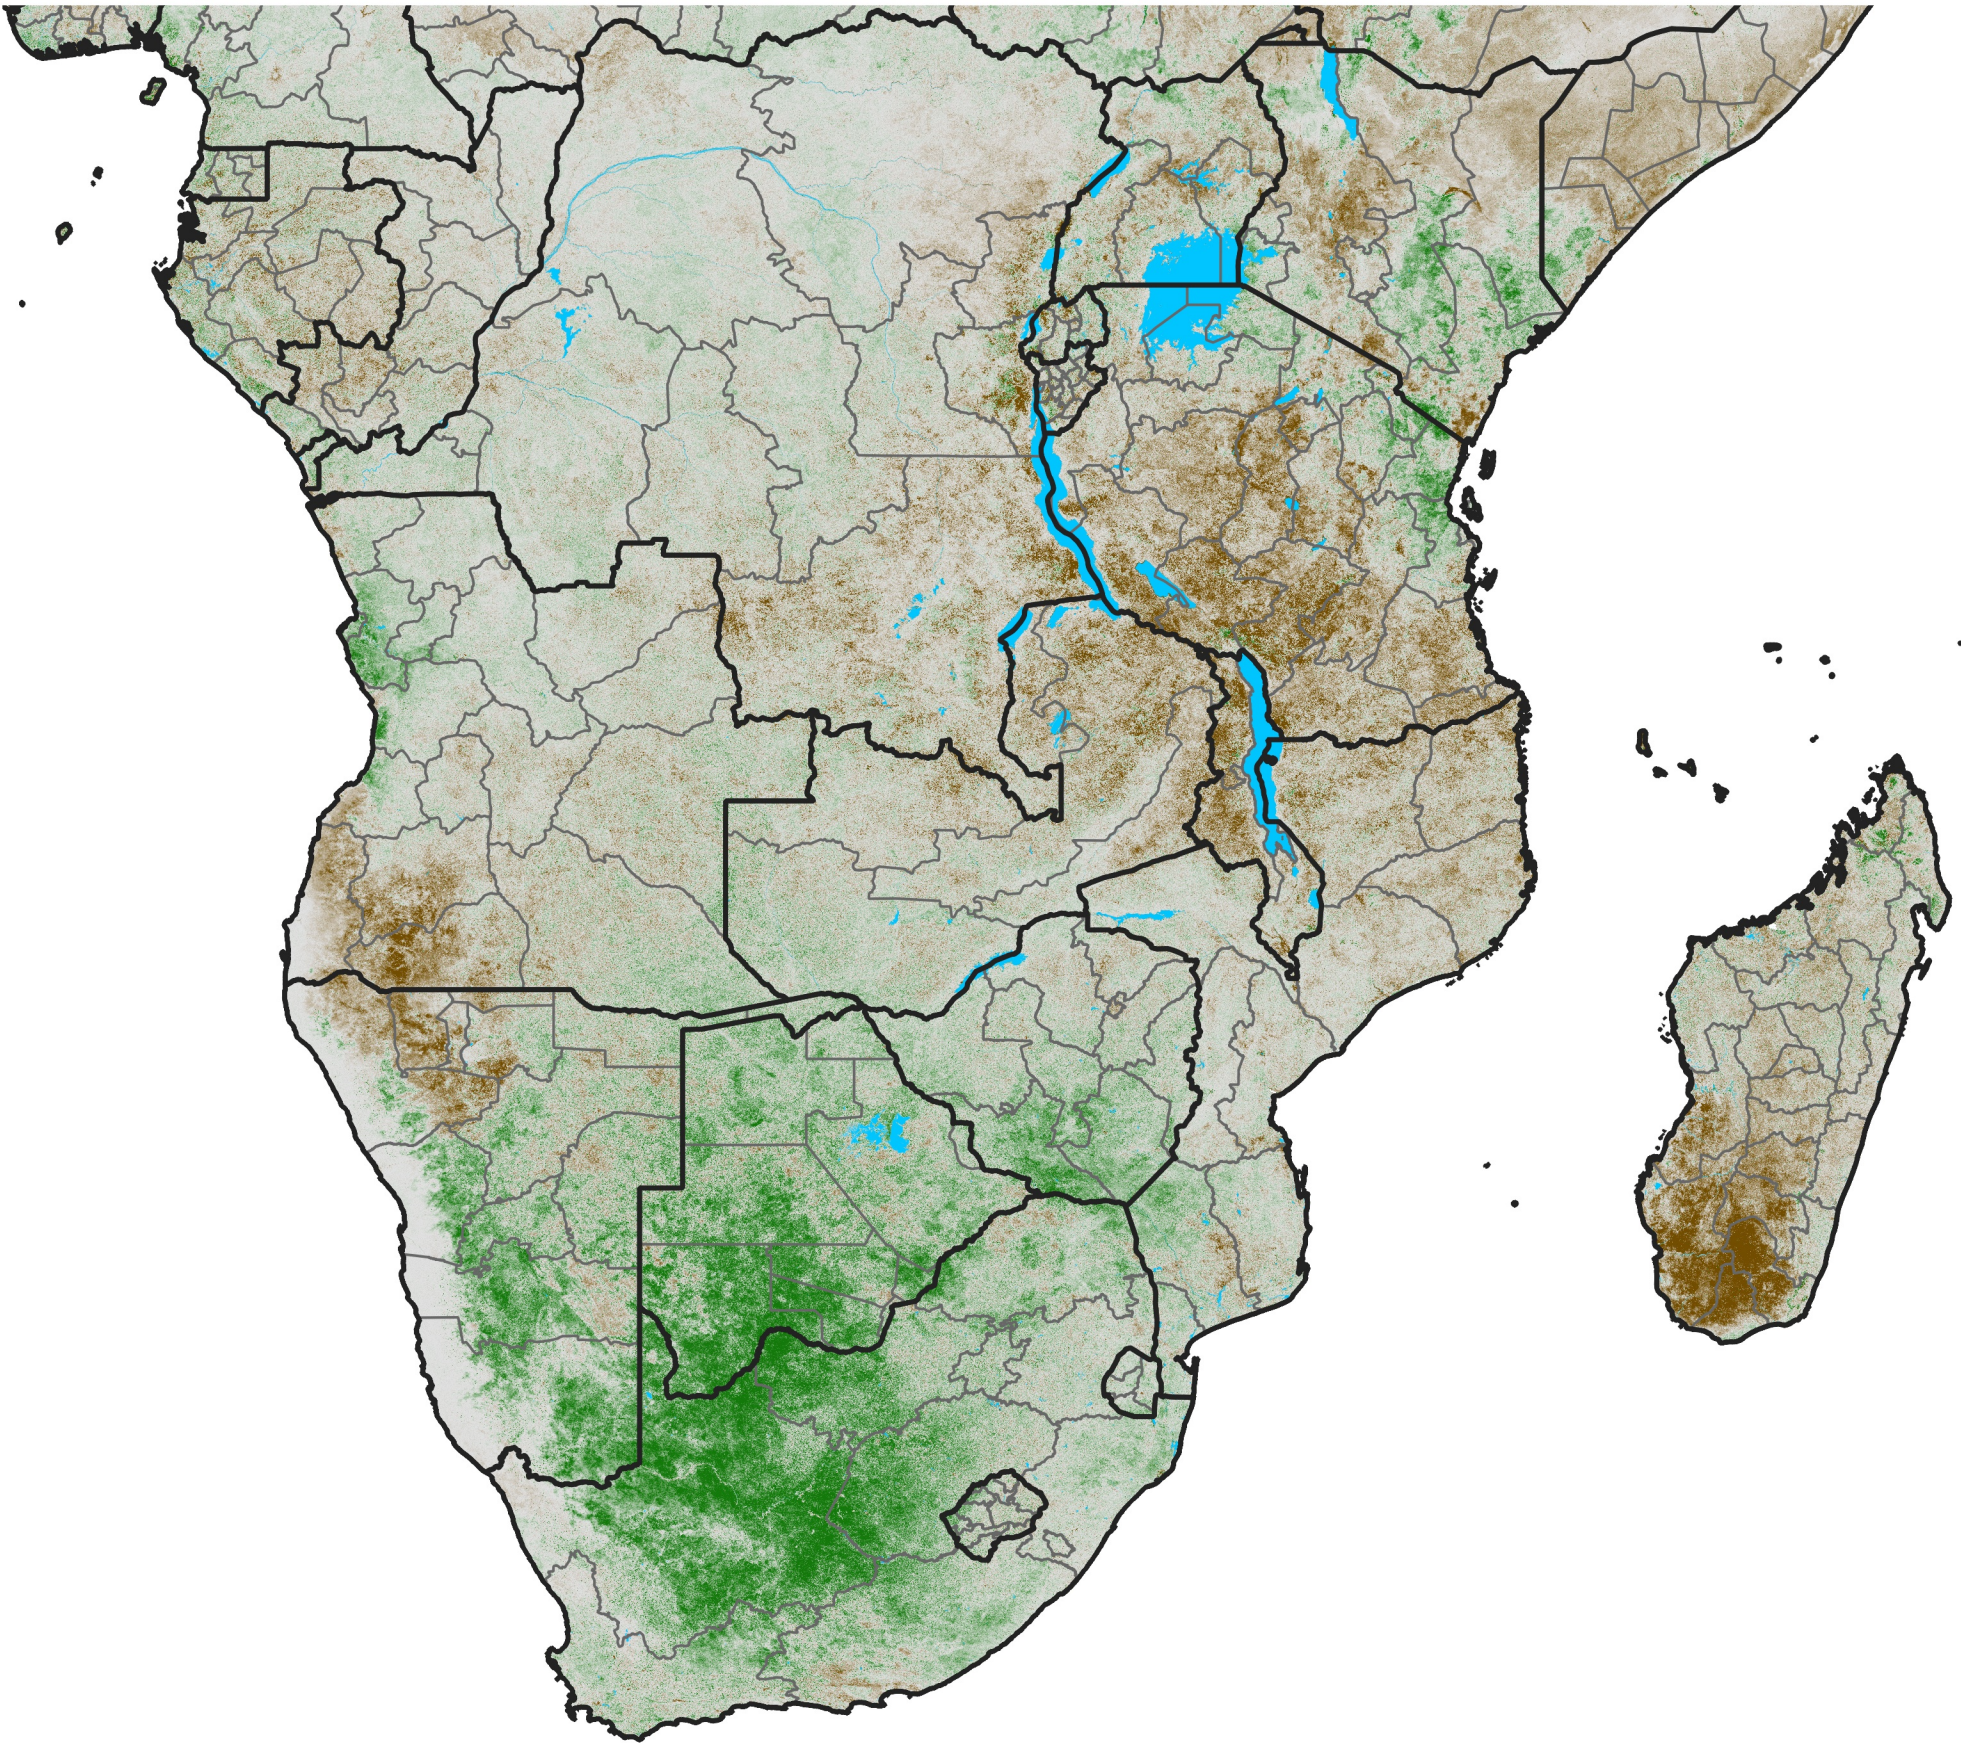

Southern Africa

NDVI Anomaly

2022 minus Mean (2012 - 2021)

Period 09 / Feb 06 - 15, 2022

NDVI Anomaly

< -0.3 -0.2 -0.1 -0.05 0.05 0.1 0.2 >0.3

Negative

No Difference