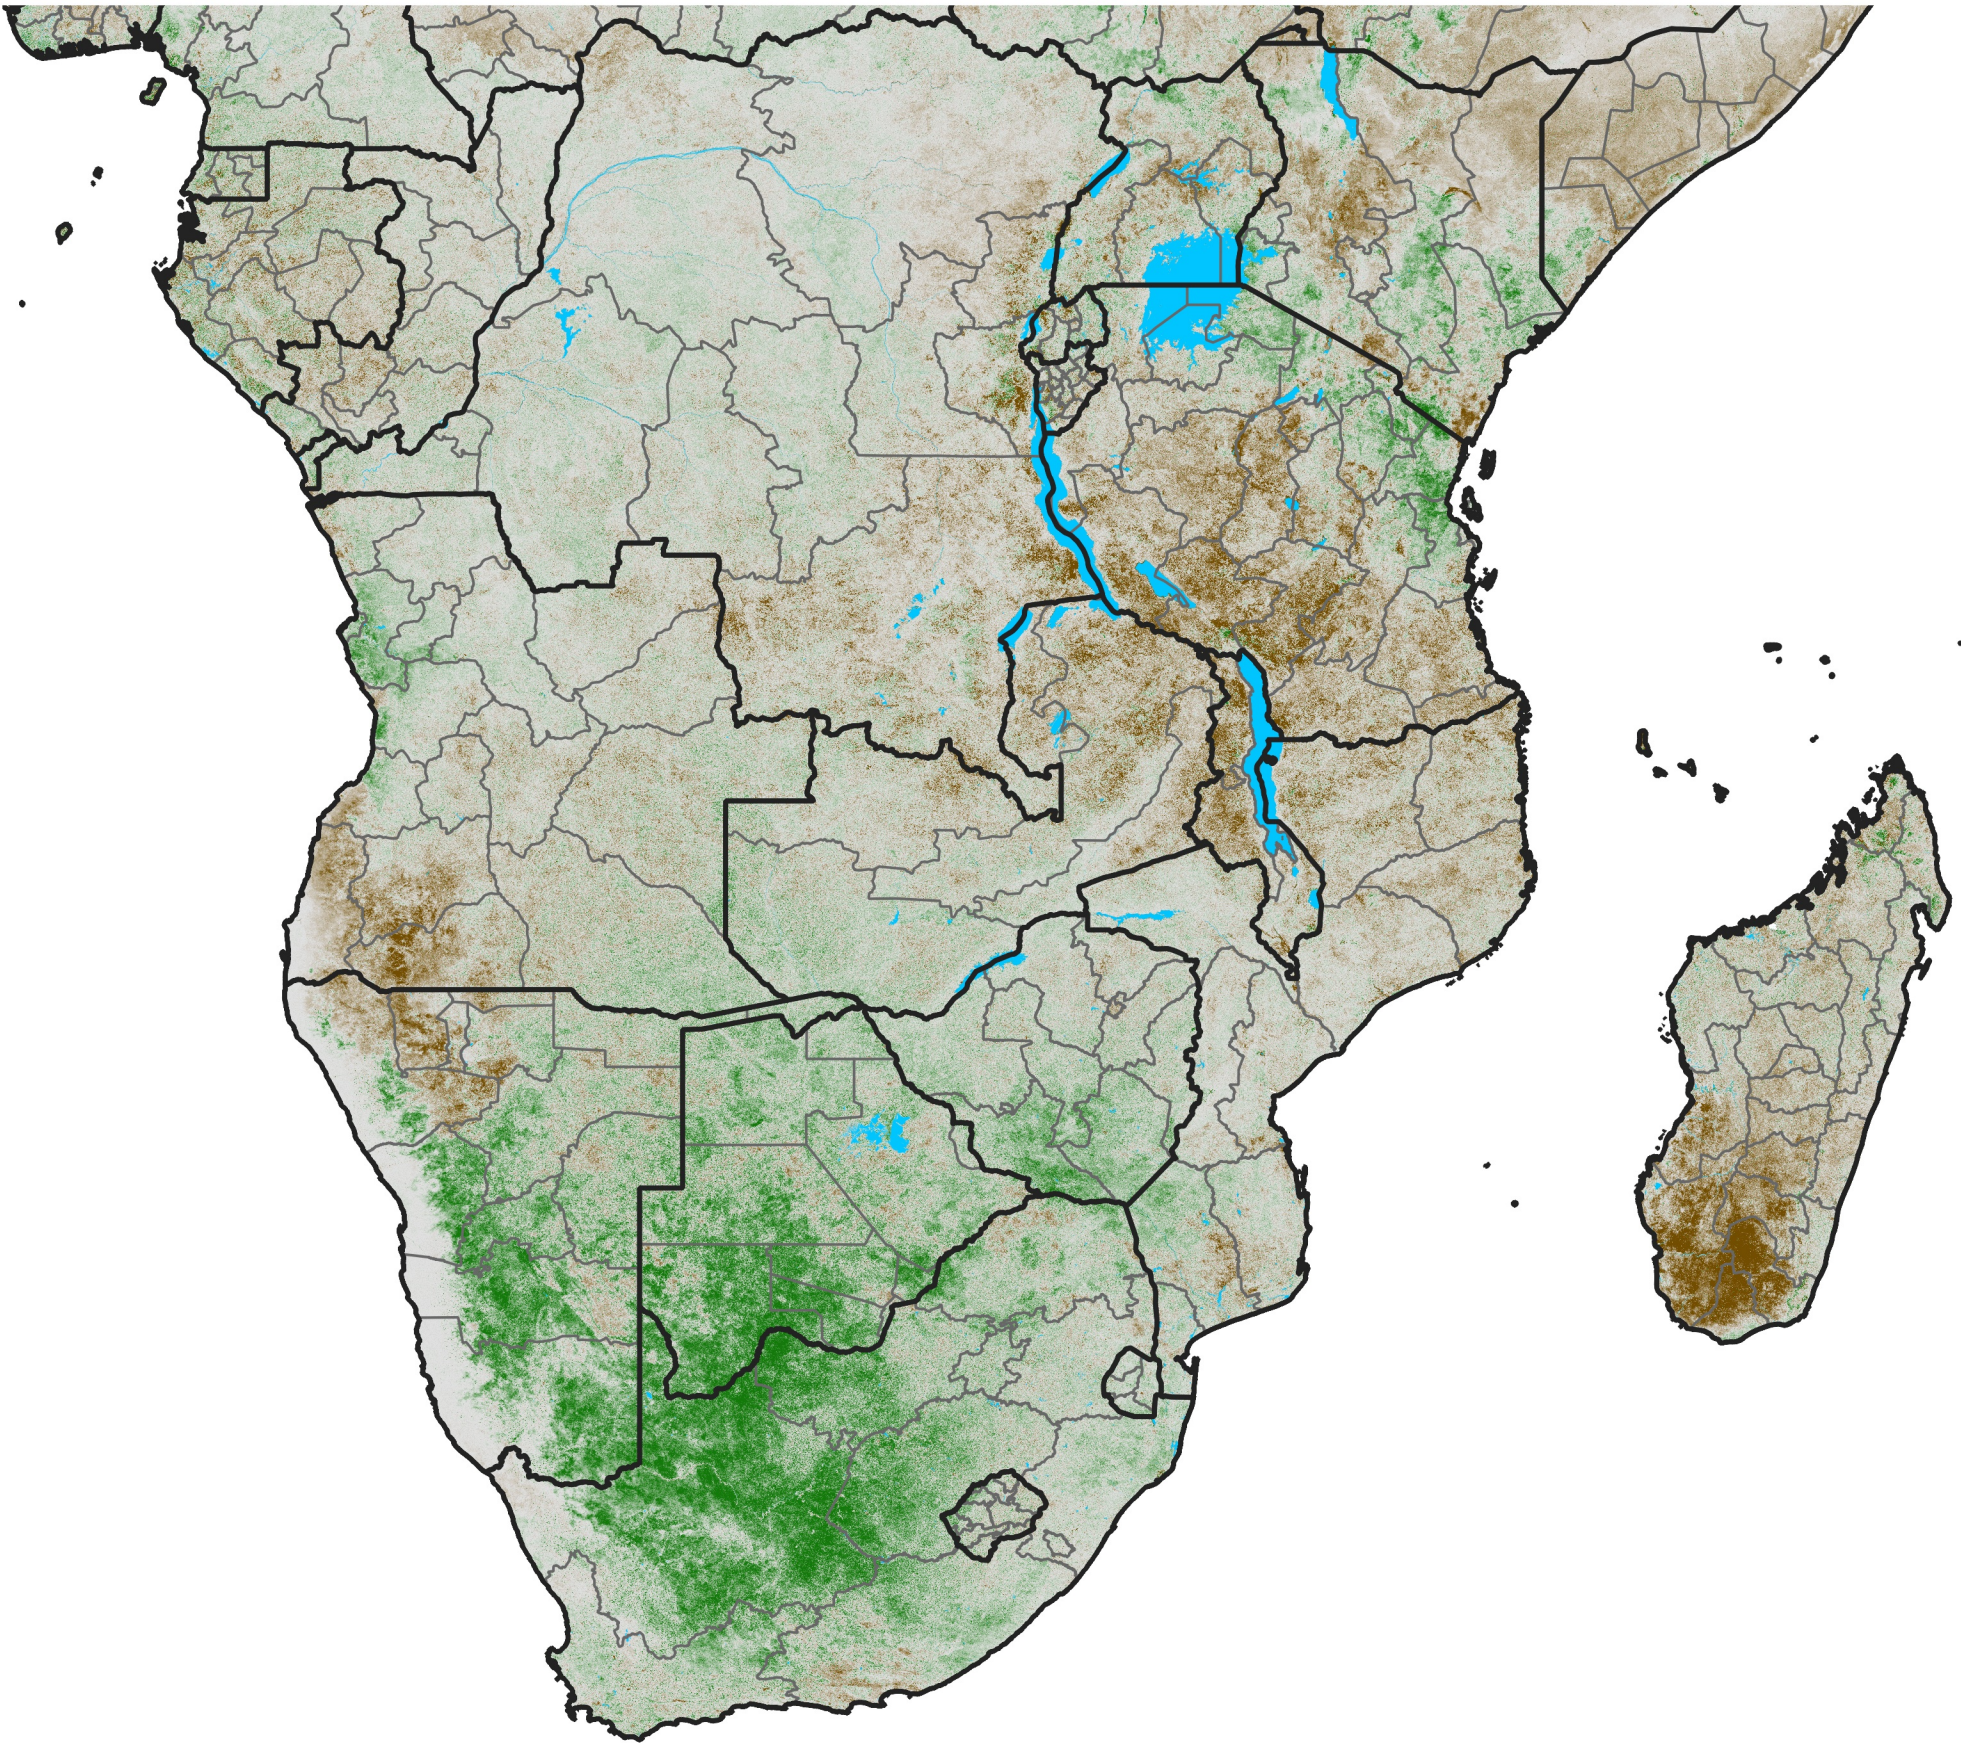

Southern Africa

NDVI Anomaly

2022 minus Mean (2012 - 2021)

Period 10 / Feb 11 - 20, 2022

NDVI Anomaly

< -0.3 -0.2 -0.1 -0.05 0.05 0.1 0.2 >0.3

Negative

No Difference