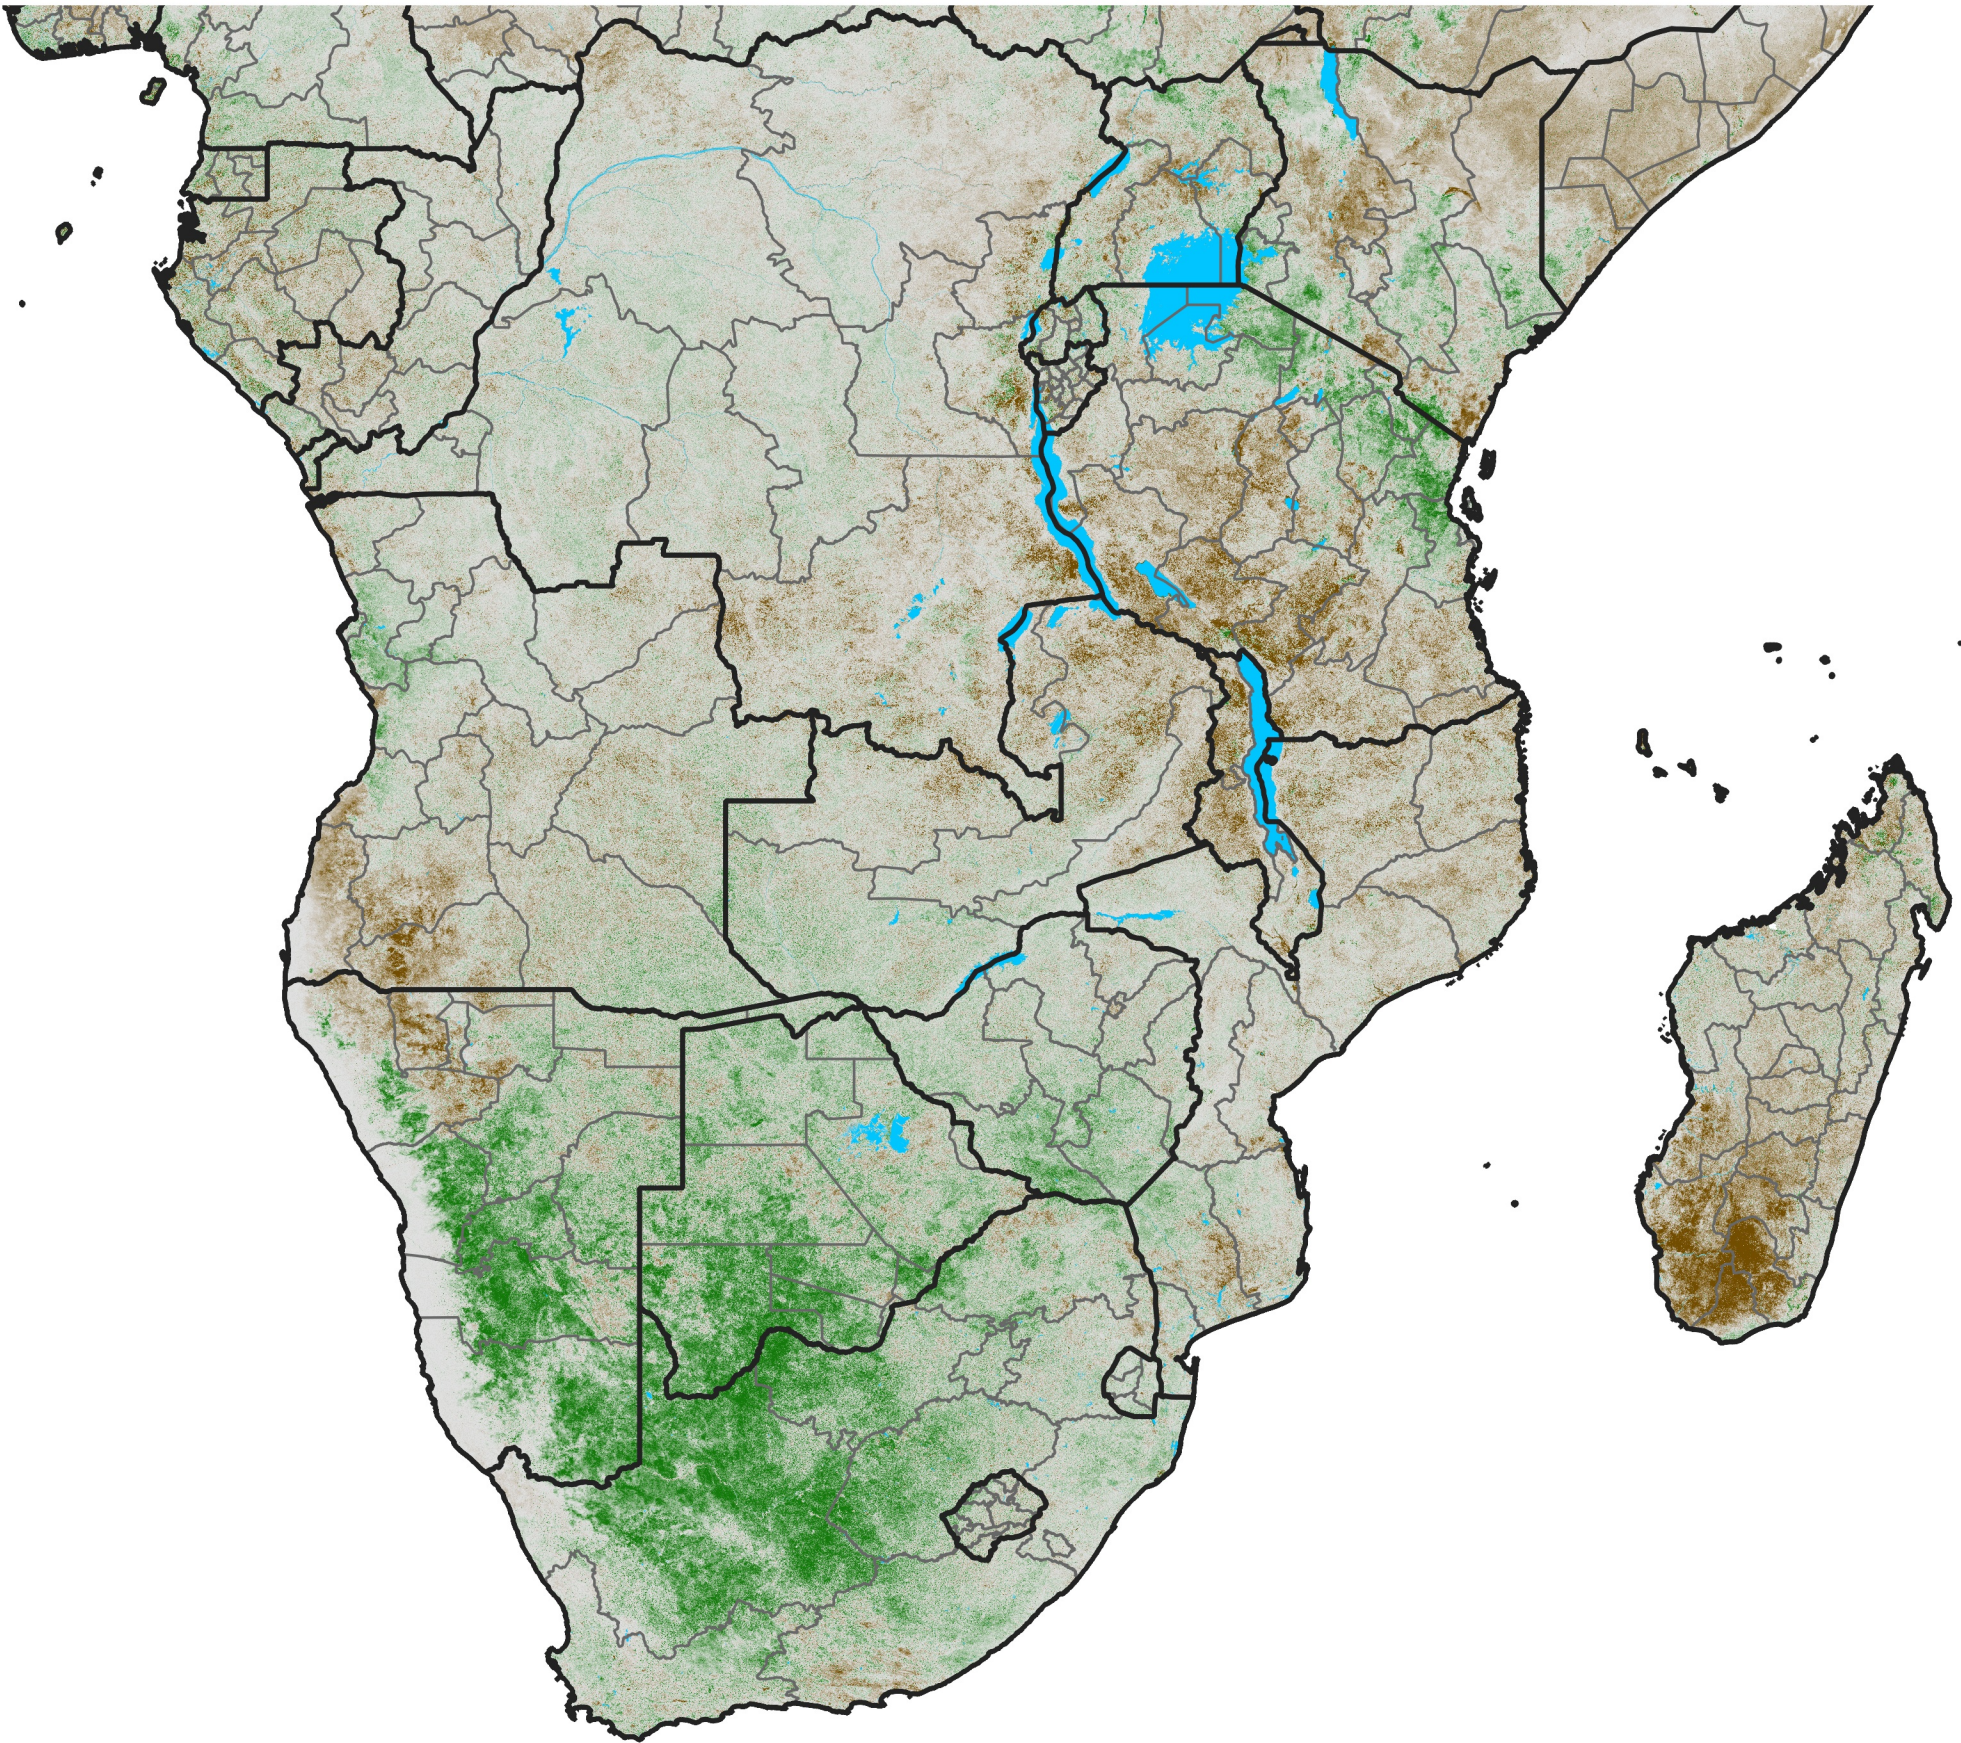

# Southern Africa

## NDVI Anomaly

2022 minus Mean (2012 - 2021)

Period 11 / Feb 16 - 25, 2022

### NDVI Anomaly

< -0.3   -0.2   -0.1   -0.05   0.05   0.1   0.2   >0.3

Negative

No Difference

Positive