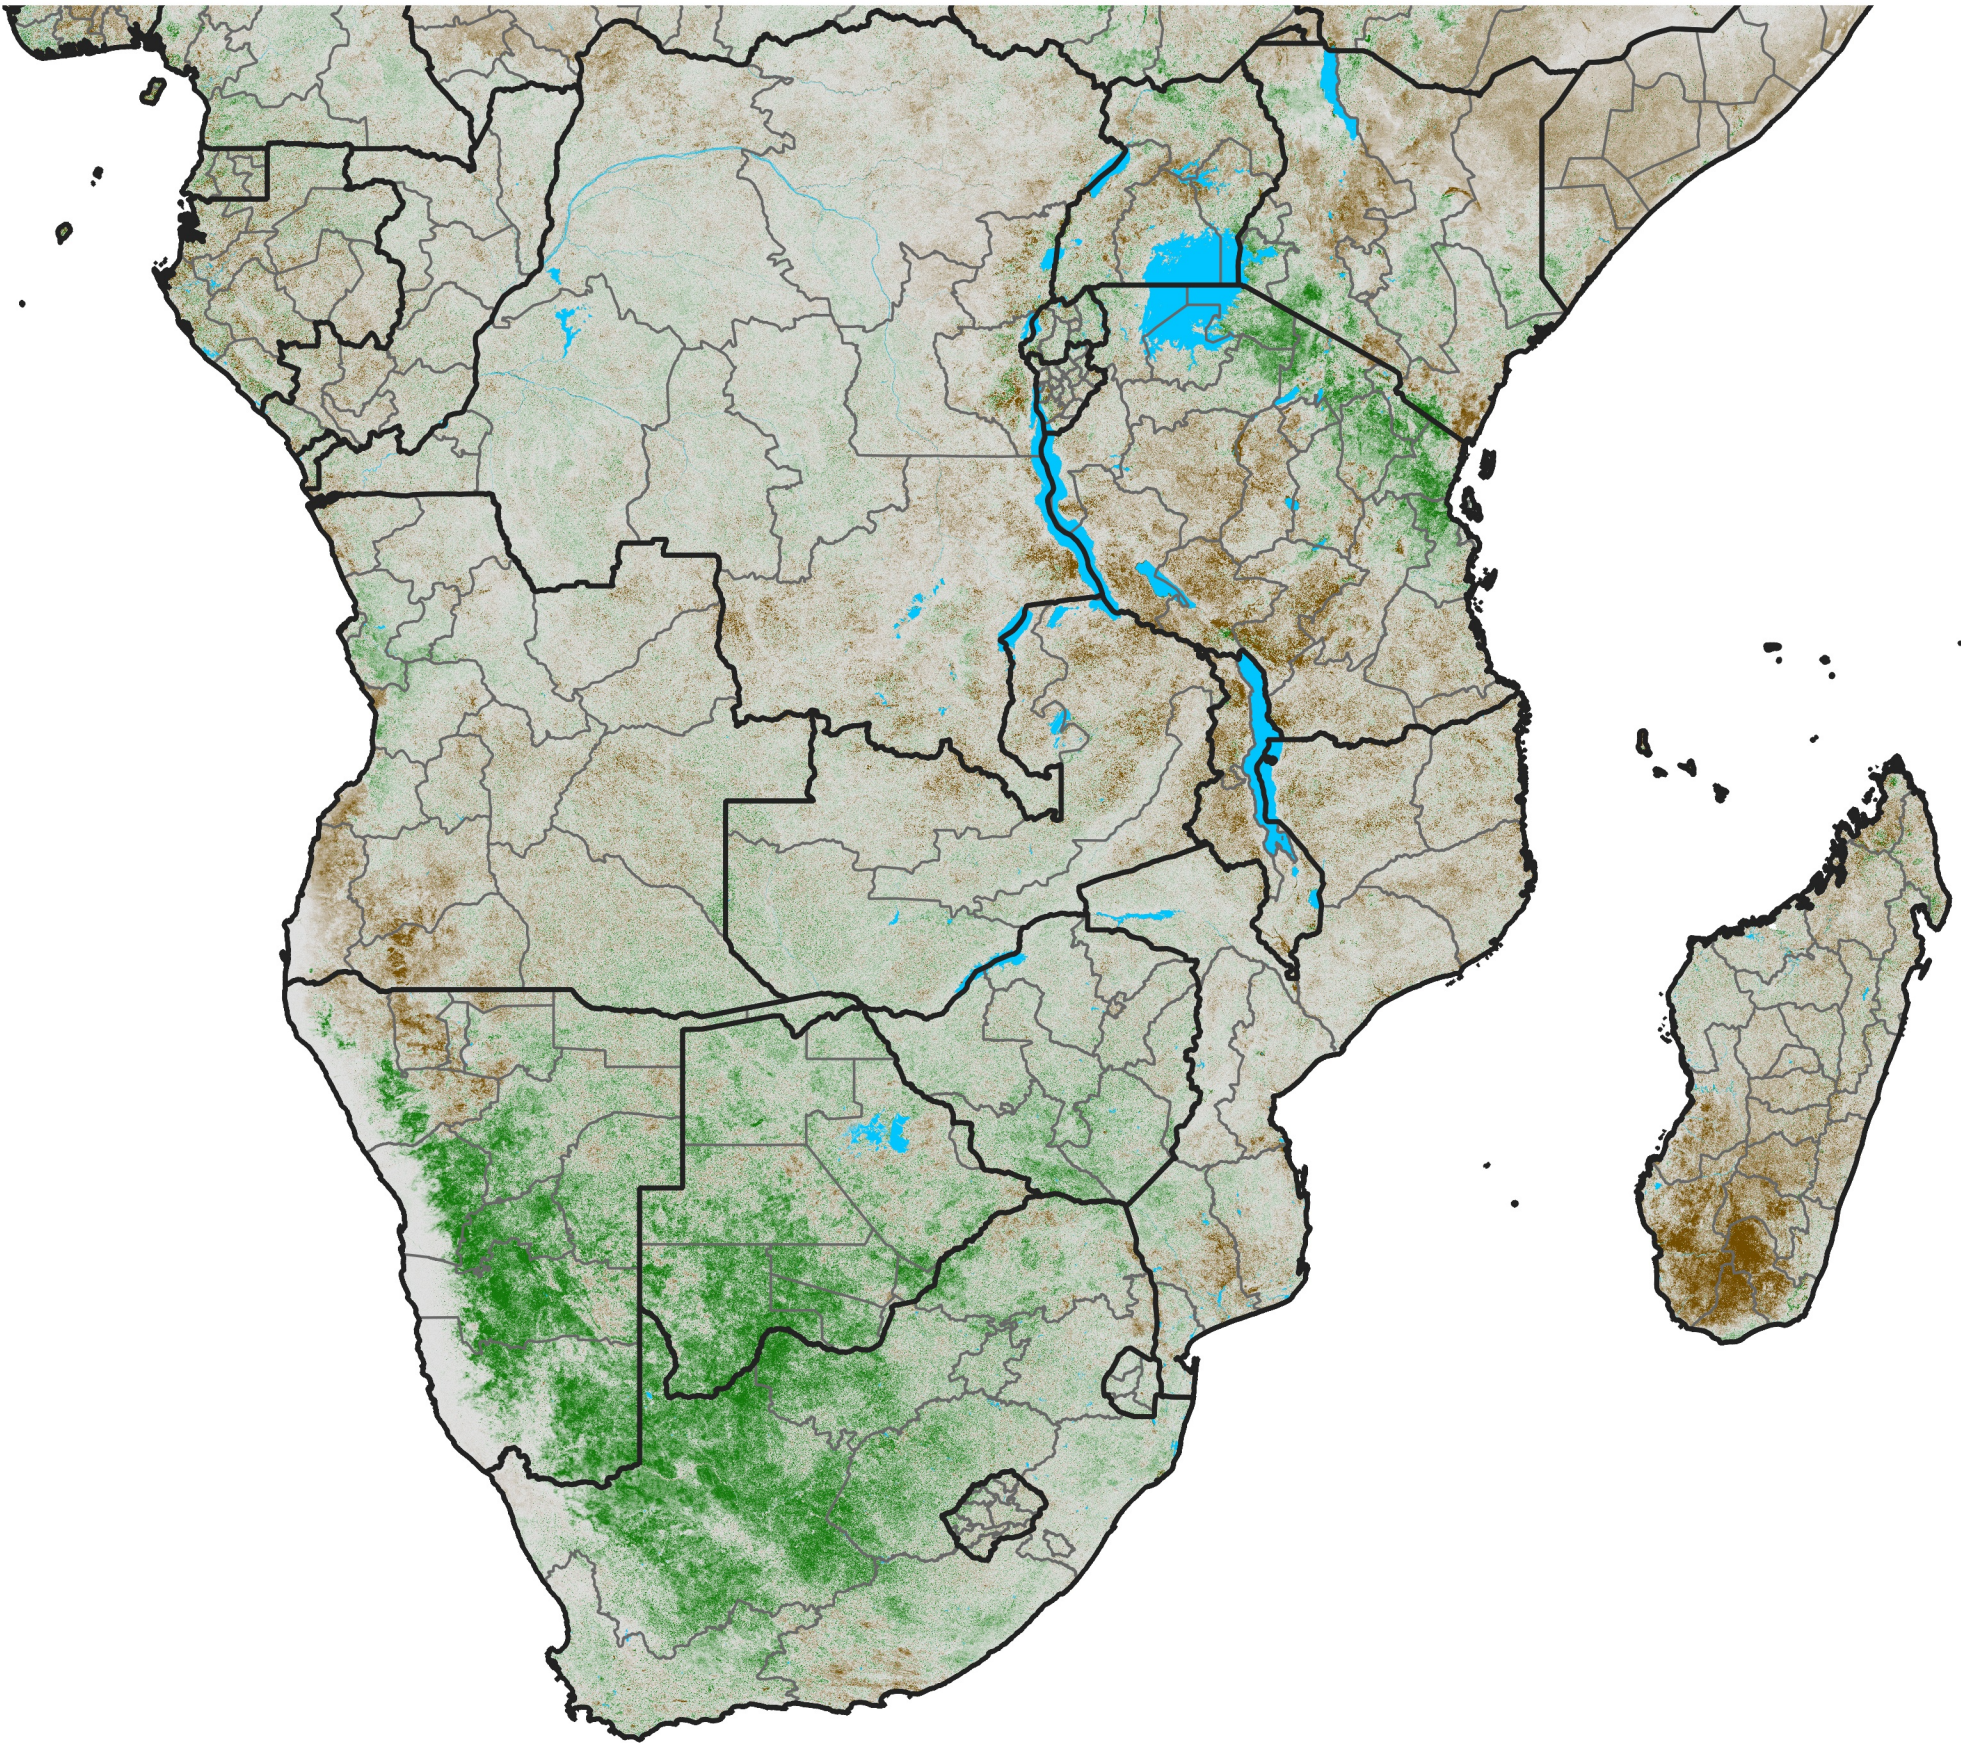

Southern Africa

NDVI Anomaly

2022 minus Mean (2012 - 2021)

Period 12 / Feb 21 - 28, 2022

NDVI Anomaly

< -0.3 -0.2 -0.1 -0.05 0.05 0.1 0.2 >0.3

Negative

No Difference