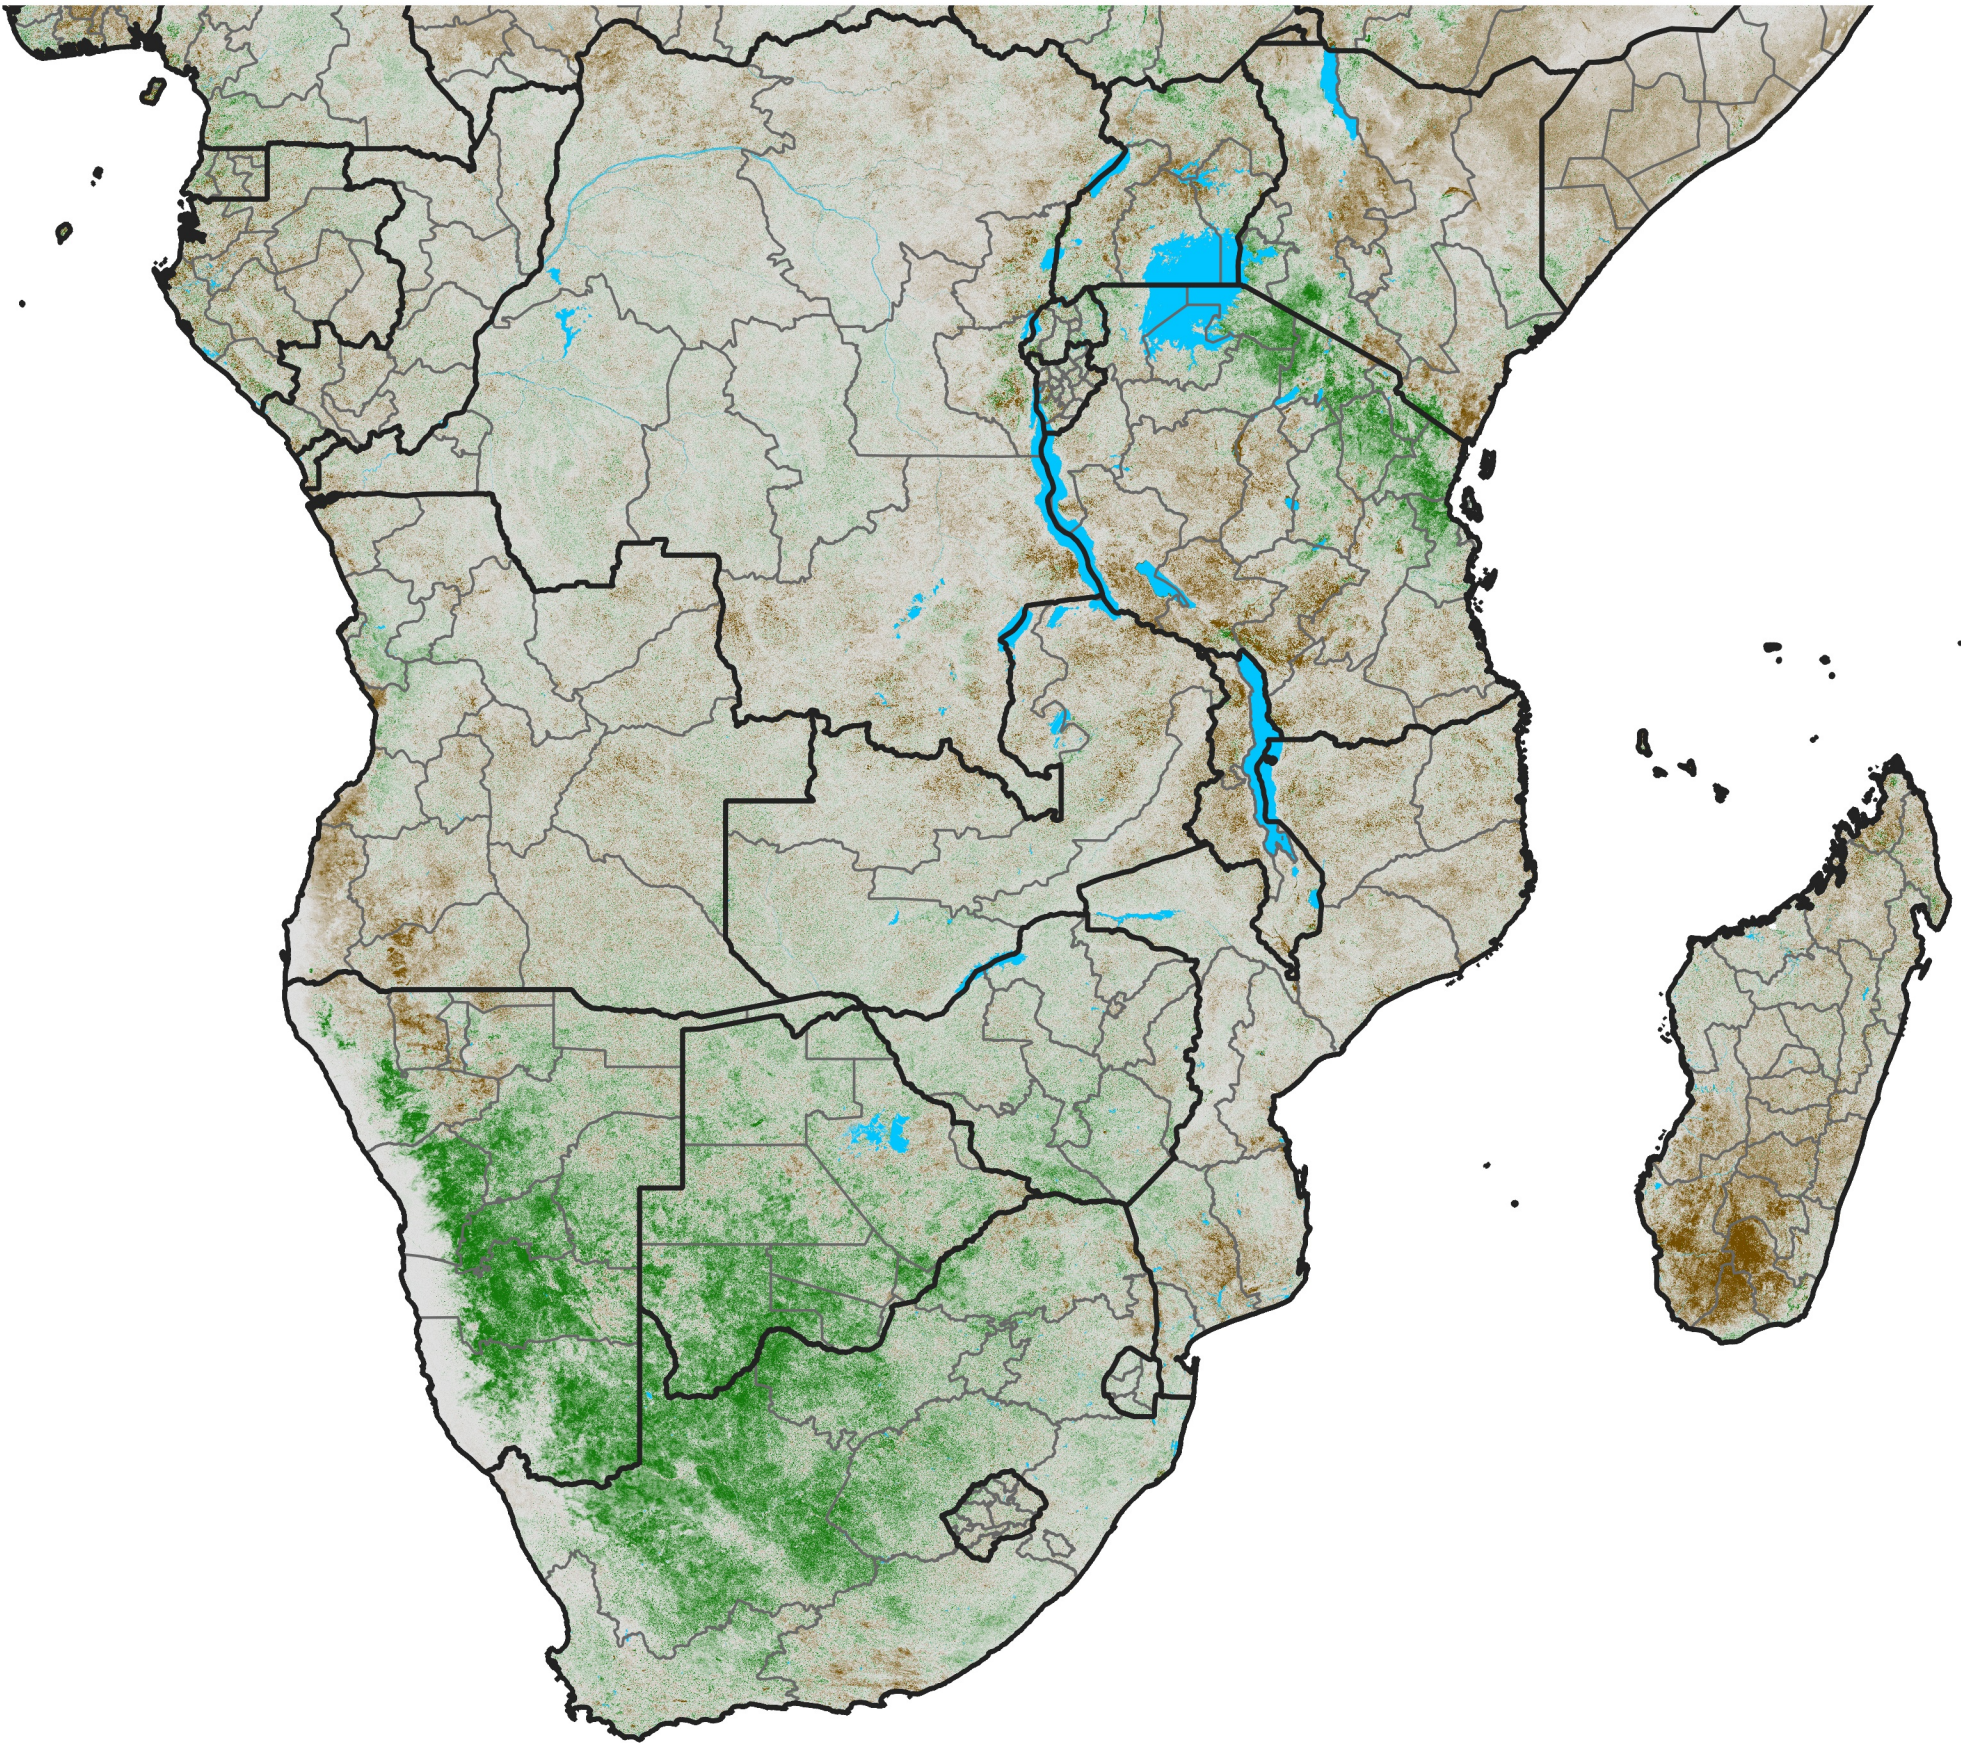

# Southern Africa

## NDVI Anomaly

2022 minus Mean (2012 - 2021)

Period 13 / Feb 26 - Mar 05, 2022

### NDVI Anomaly

< -0.3   -0.2   -0.1   -0.05   0.05   0.1   0.2   >0.3

Negative

No Difference

Positive