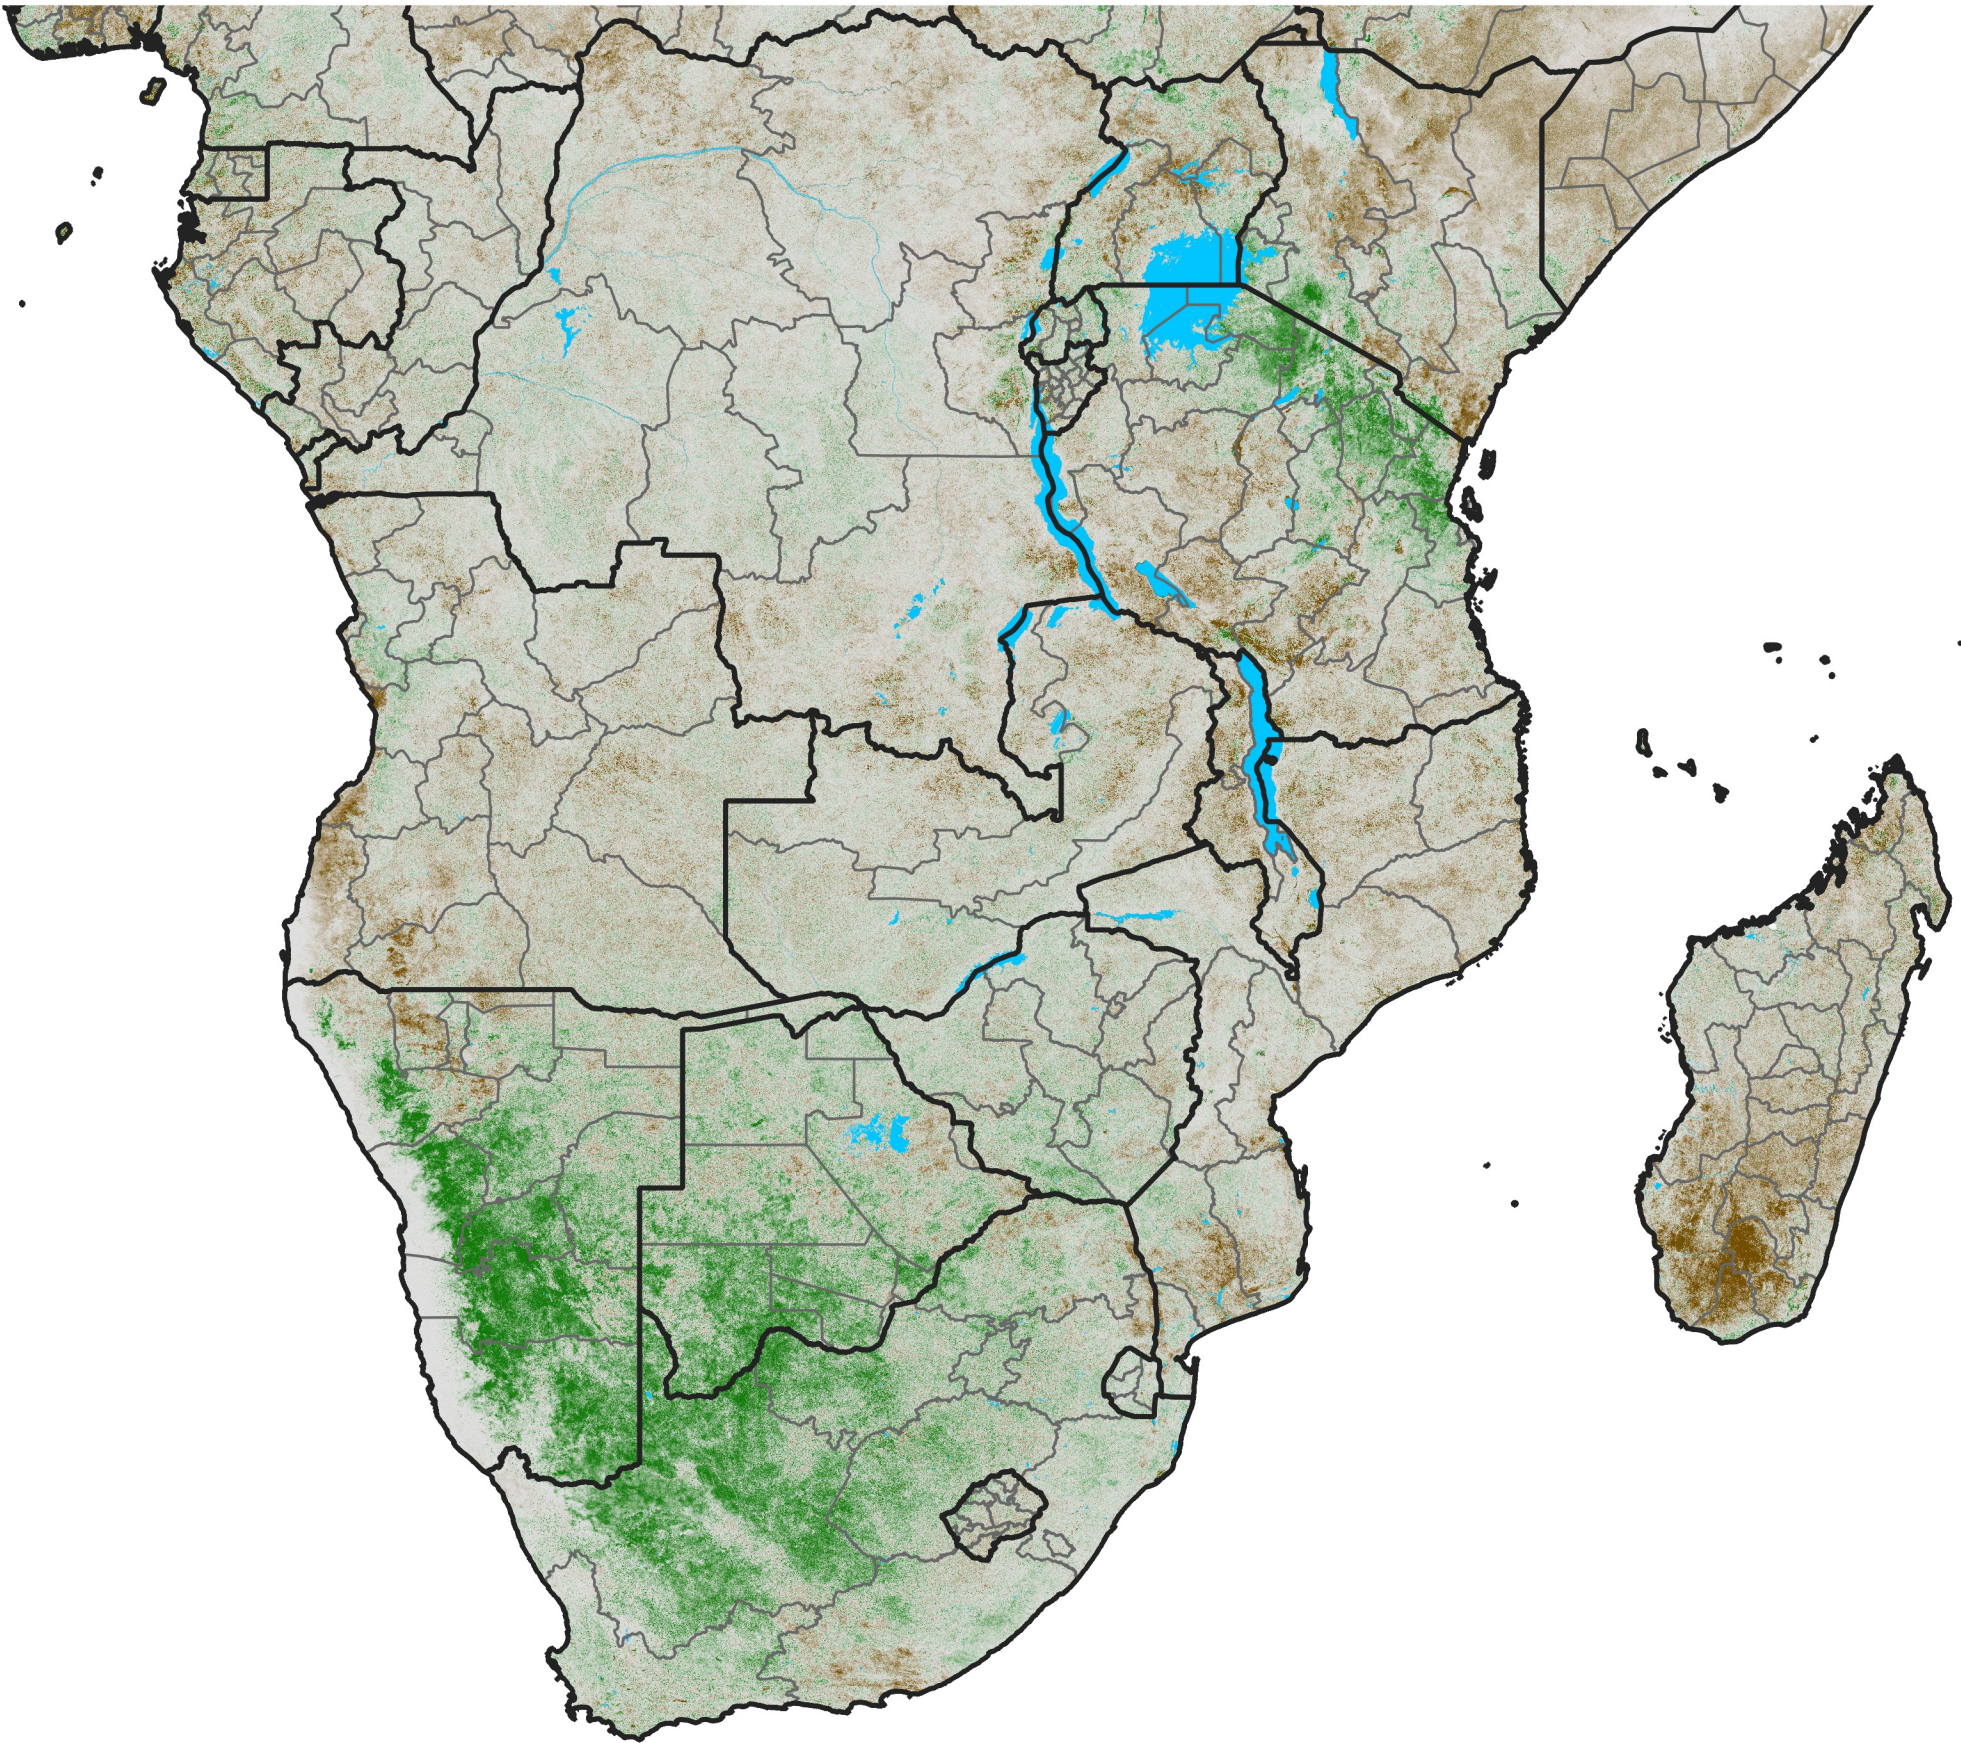

Southern Africa

NDVI Anomaly

2022 minus Mean (2012 - 2021)

Period 14 / Mar 01 - 10, 2022

NDVI Anomaly

< -0.3 -0.2 -0.1 -0.05 0.05 0.1 0.2 >0.3

Negative

No Difference