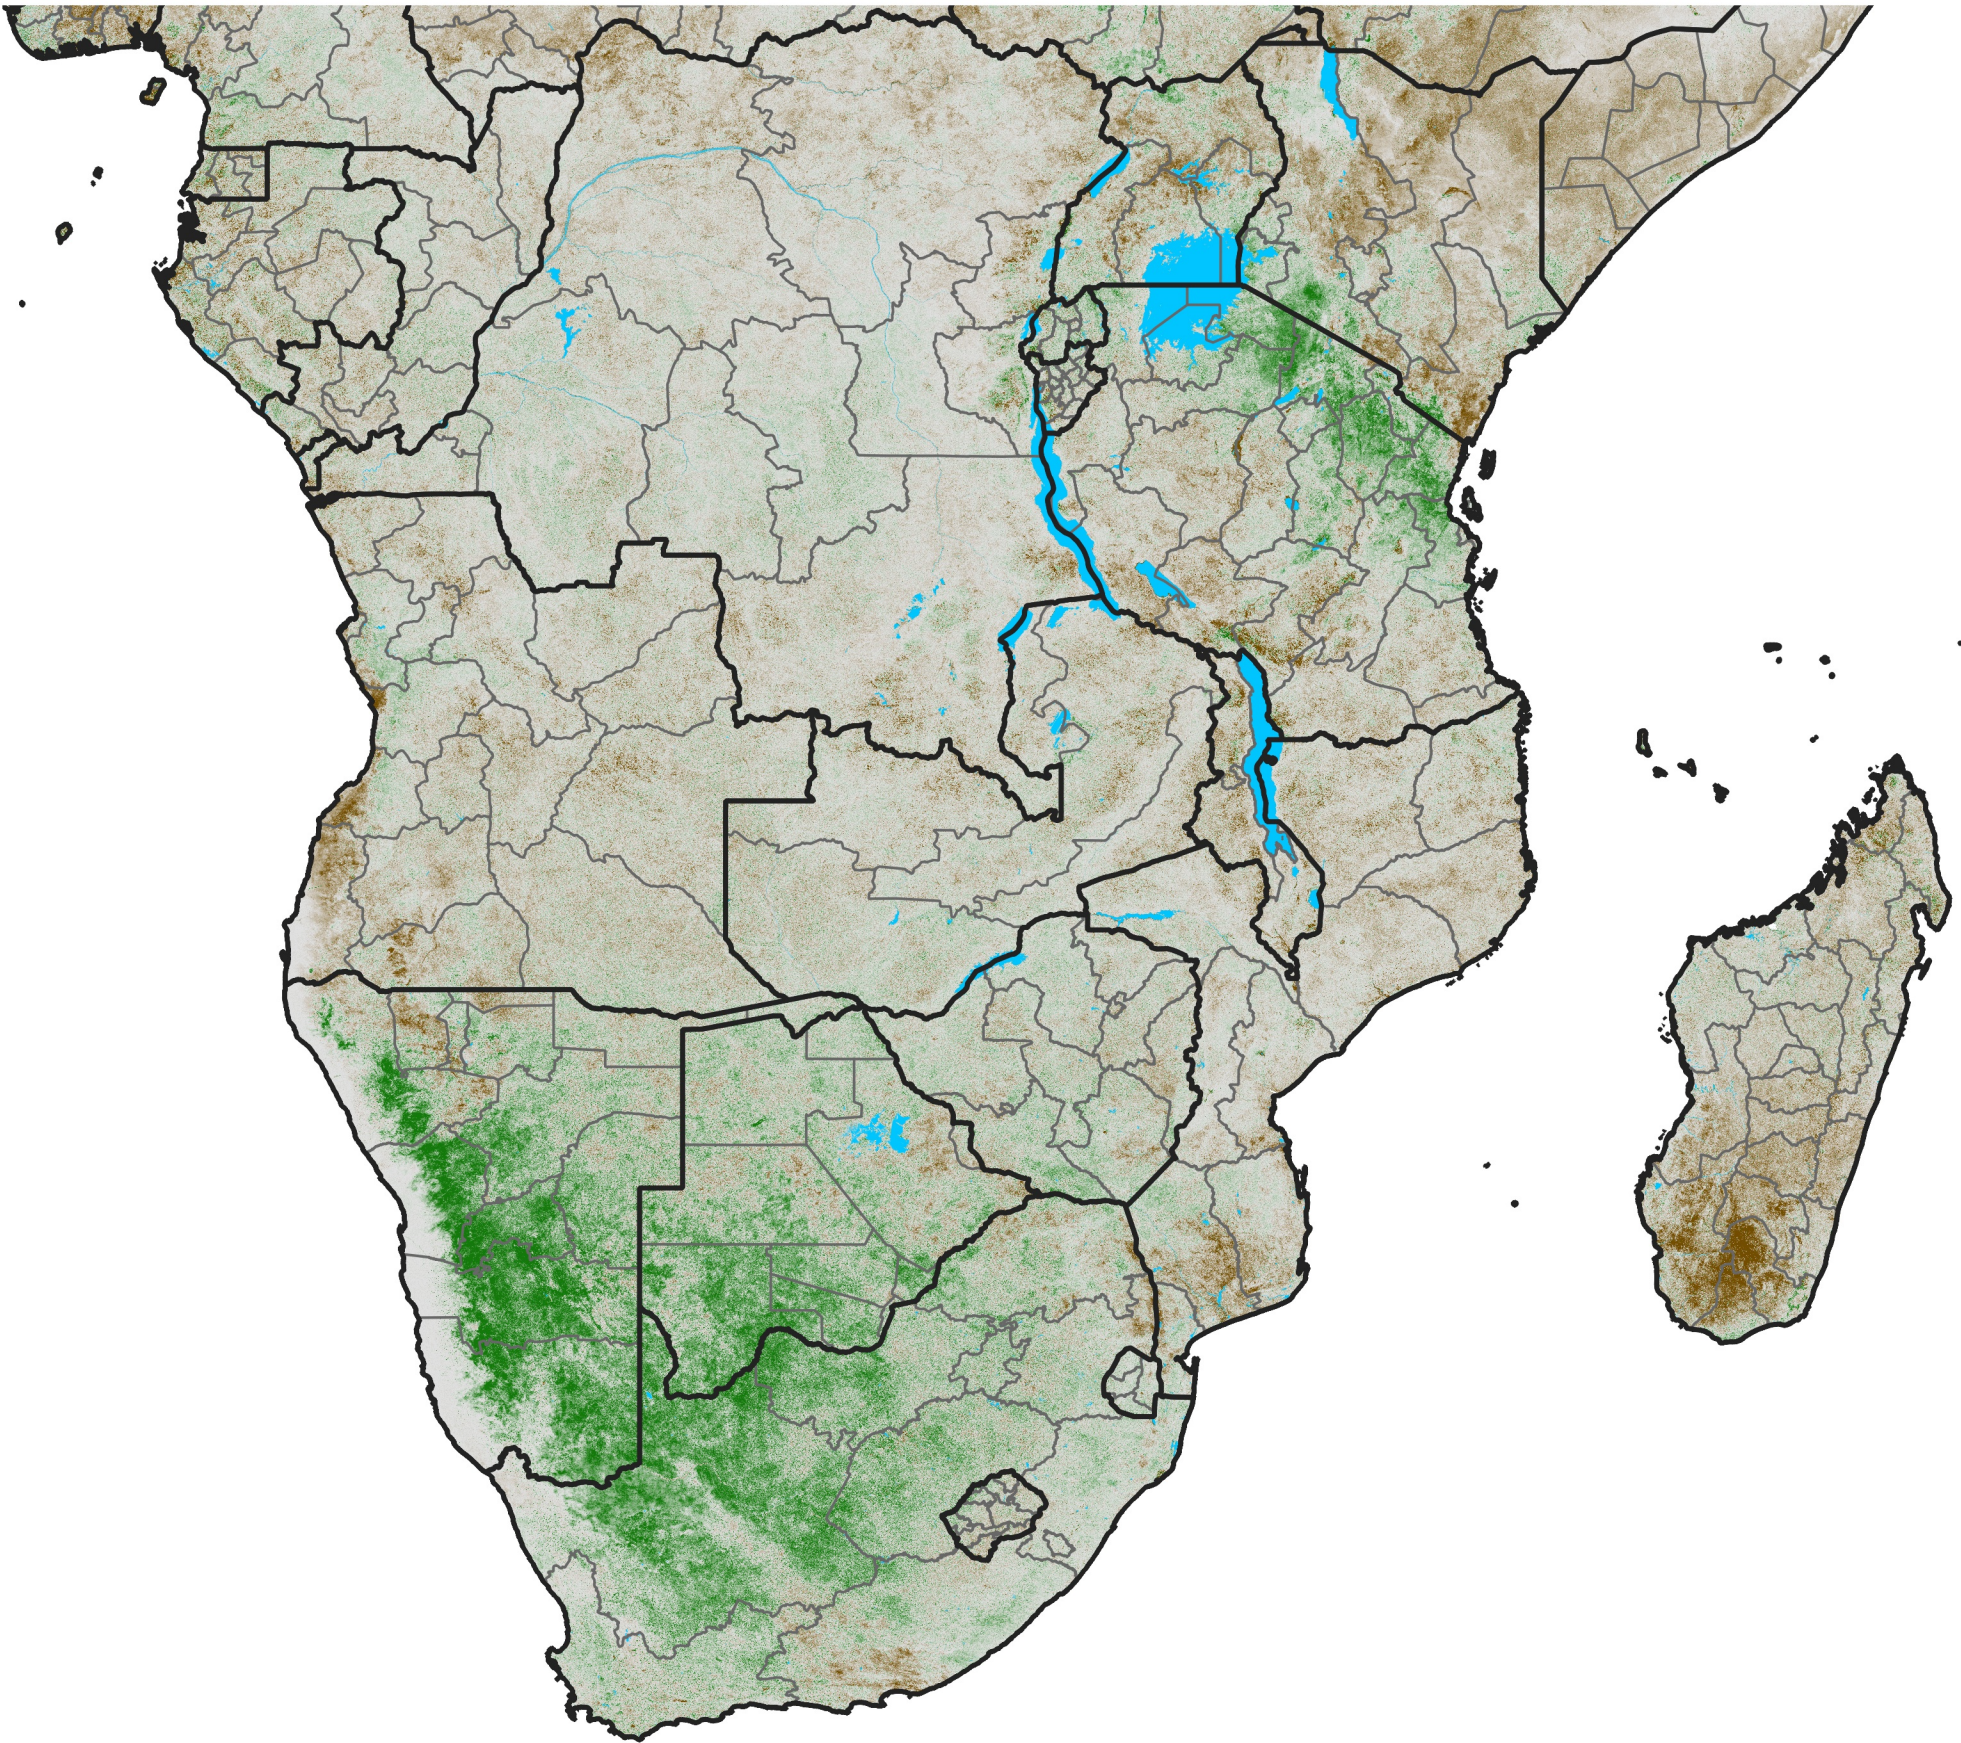

Southern Africa

NDVI Anomaly

2022 minus Mean (2012 - 2021)

Period 15 / Mar 06 - 15, 2022

NDVI Anomaly

< -0.3 -0.2 -0.1 -0.05 0.05 0.1 0.2 >0.3

Negative

No Difference