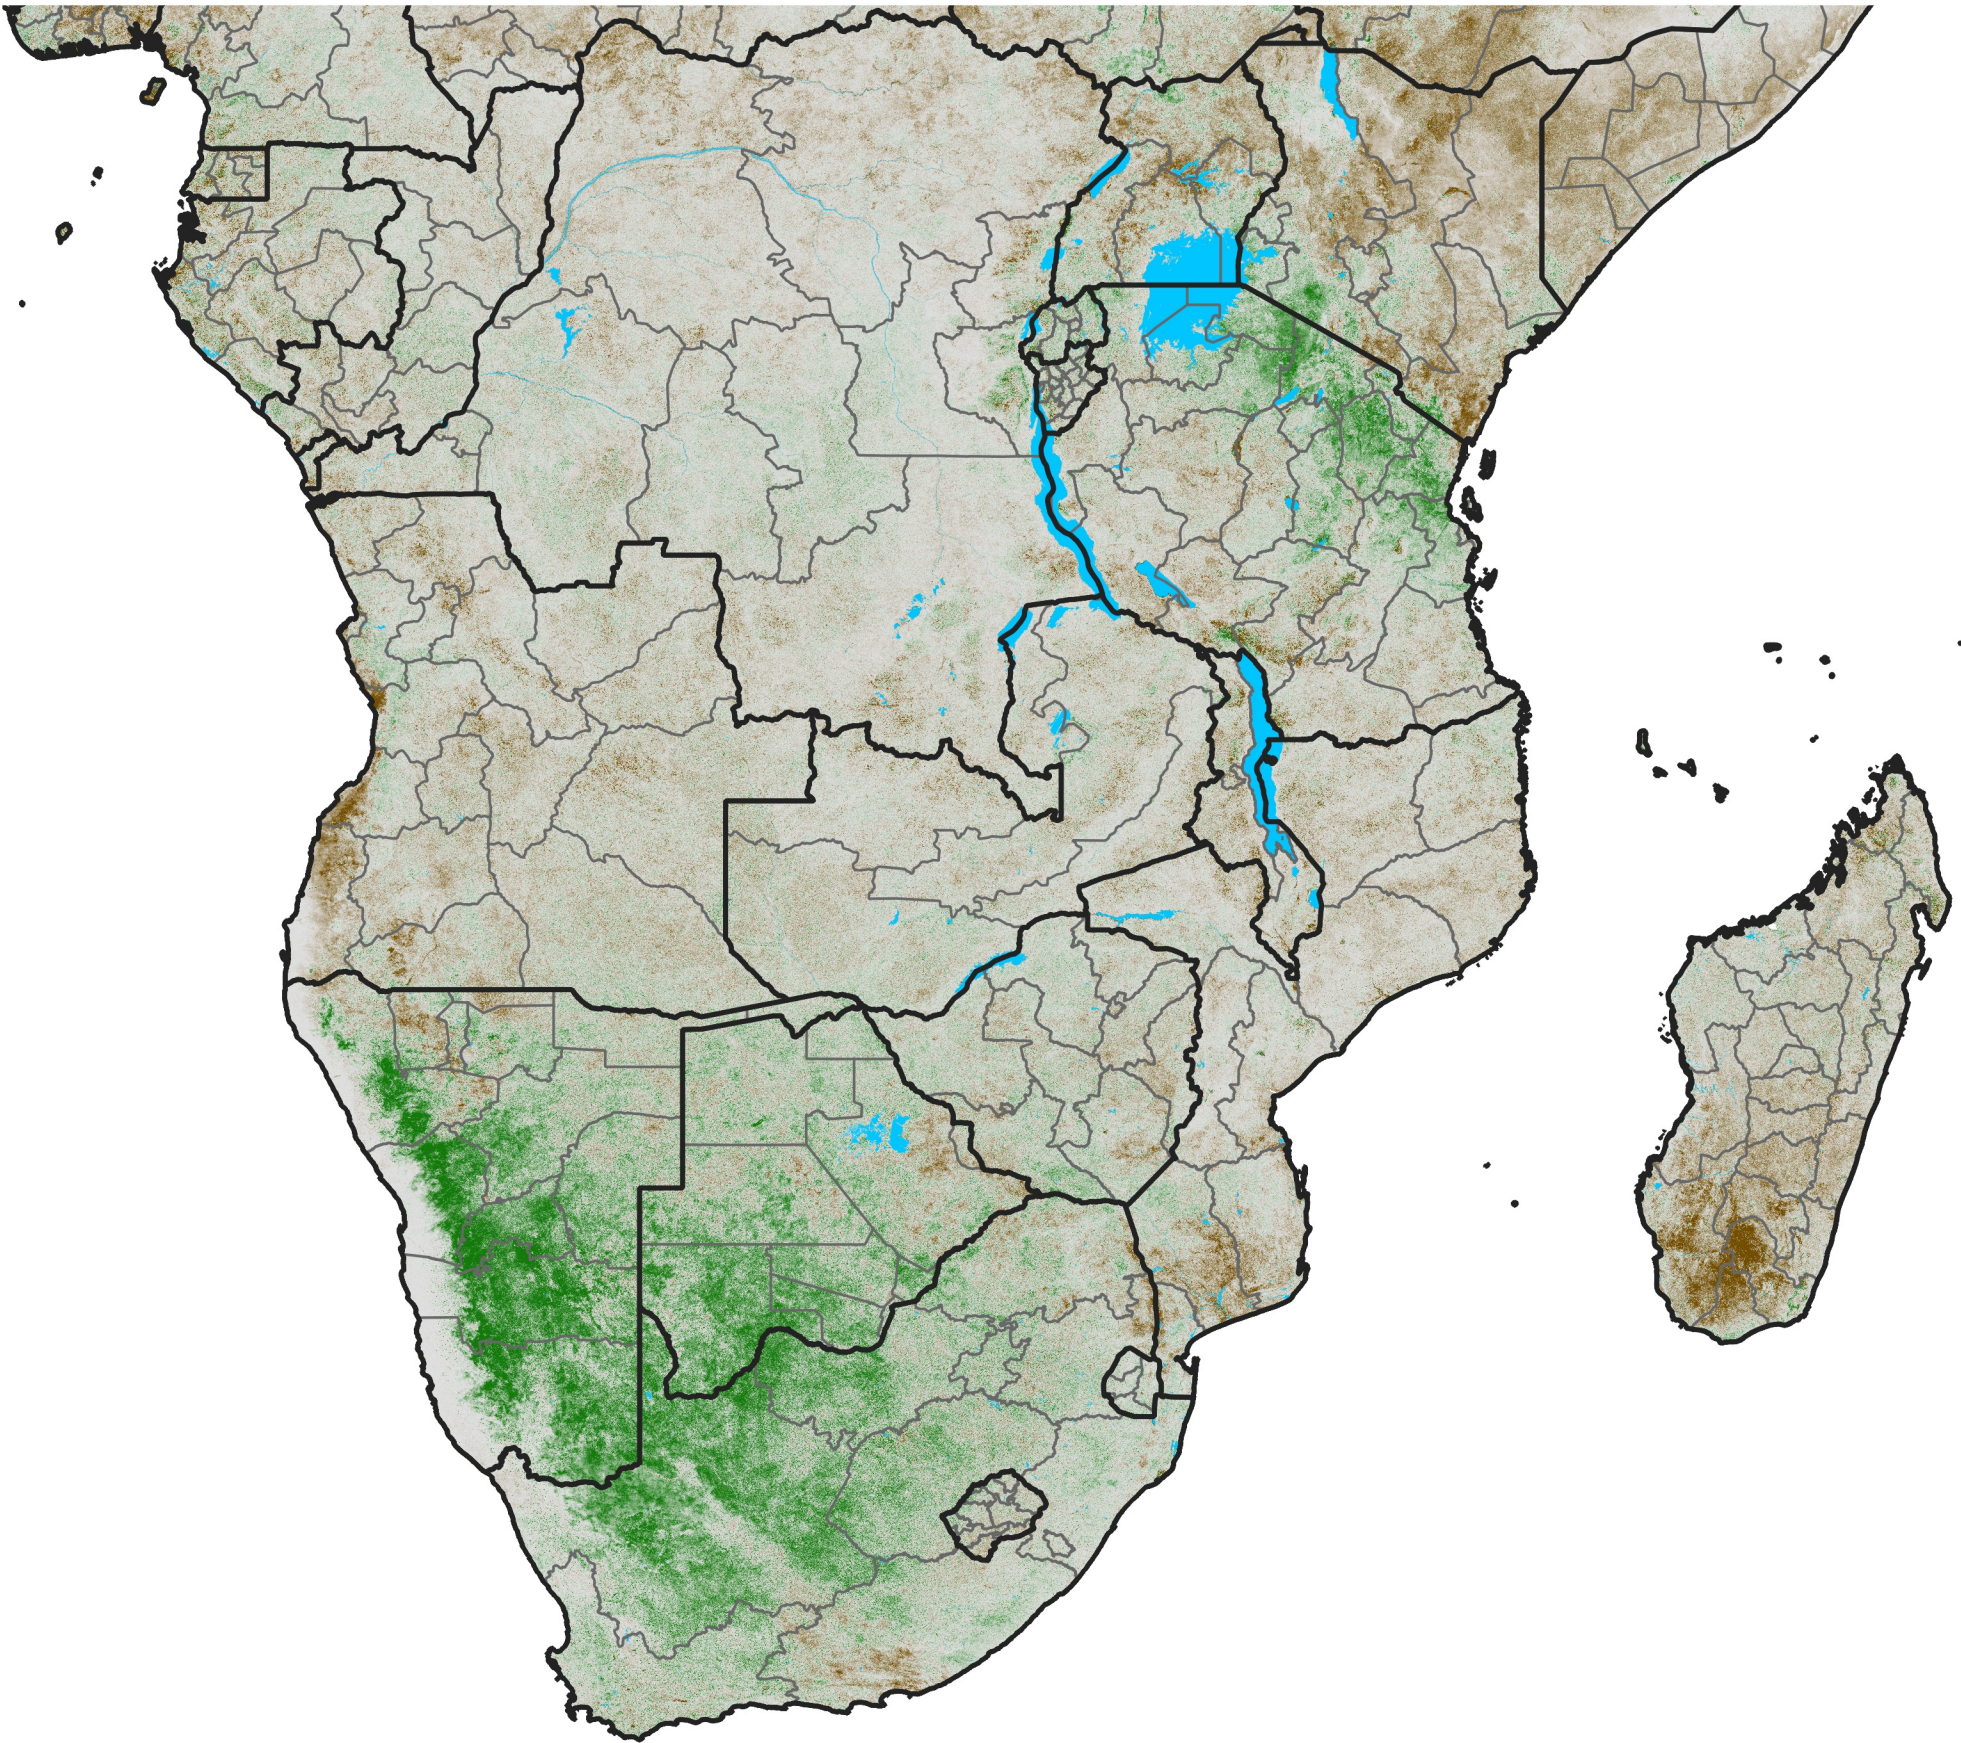

Southern Africa

NDVI Anomaly

2022 minus Mean (2012 - 2021)

Period 16 / Mar 11 - 20, 2022

NDVI Anomaly

< -0.3 -0.2 -0.1 -0.05 0.05 0.1 0.2 >0.3

Negative

No Difference