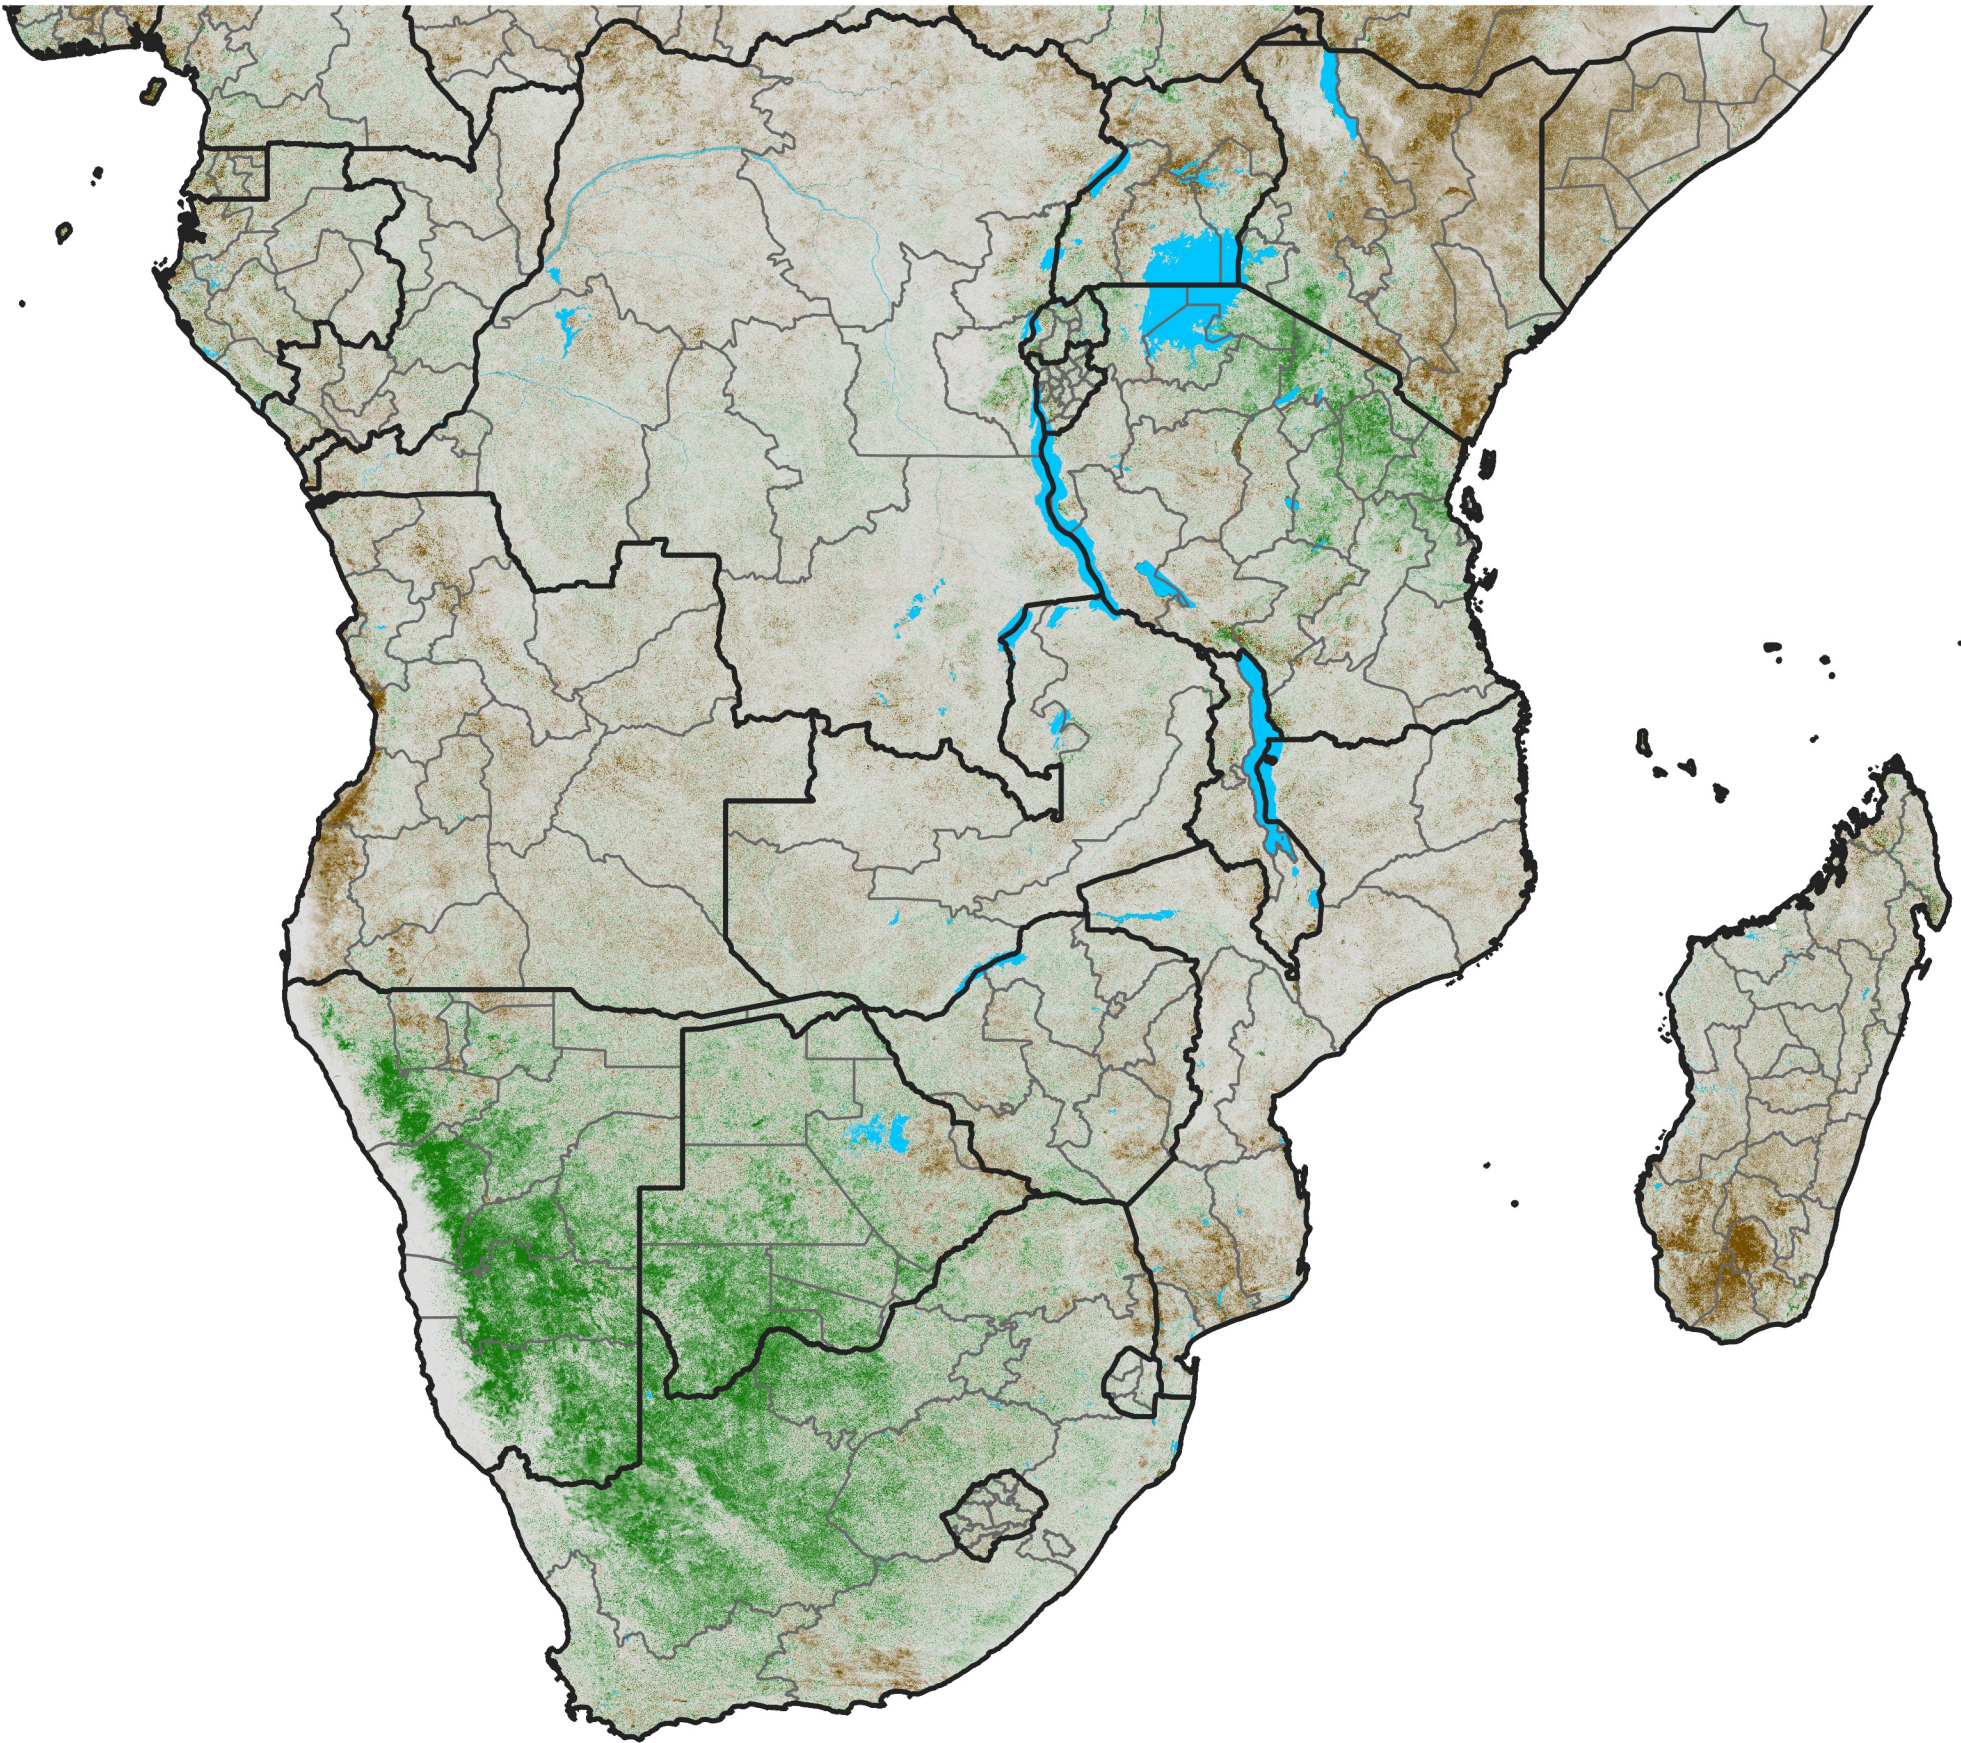

# Southern Africa

## NDVI Anomaly

2022 minus Mean (2012 - 2021)

Period 17 / Mar 16 - 25, 2022