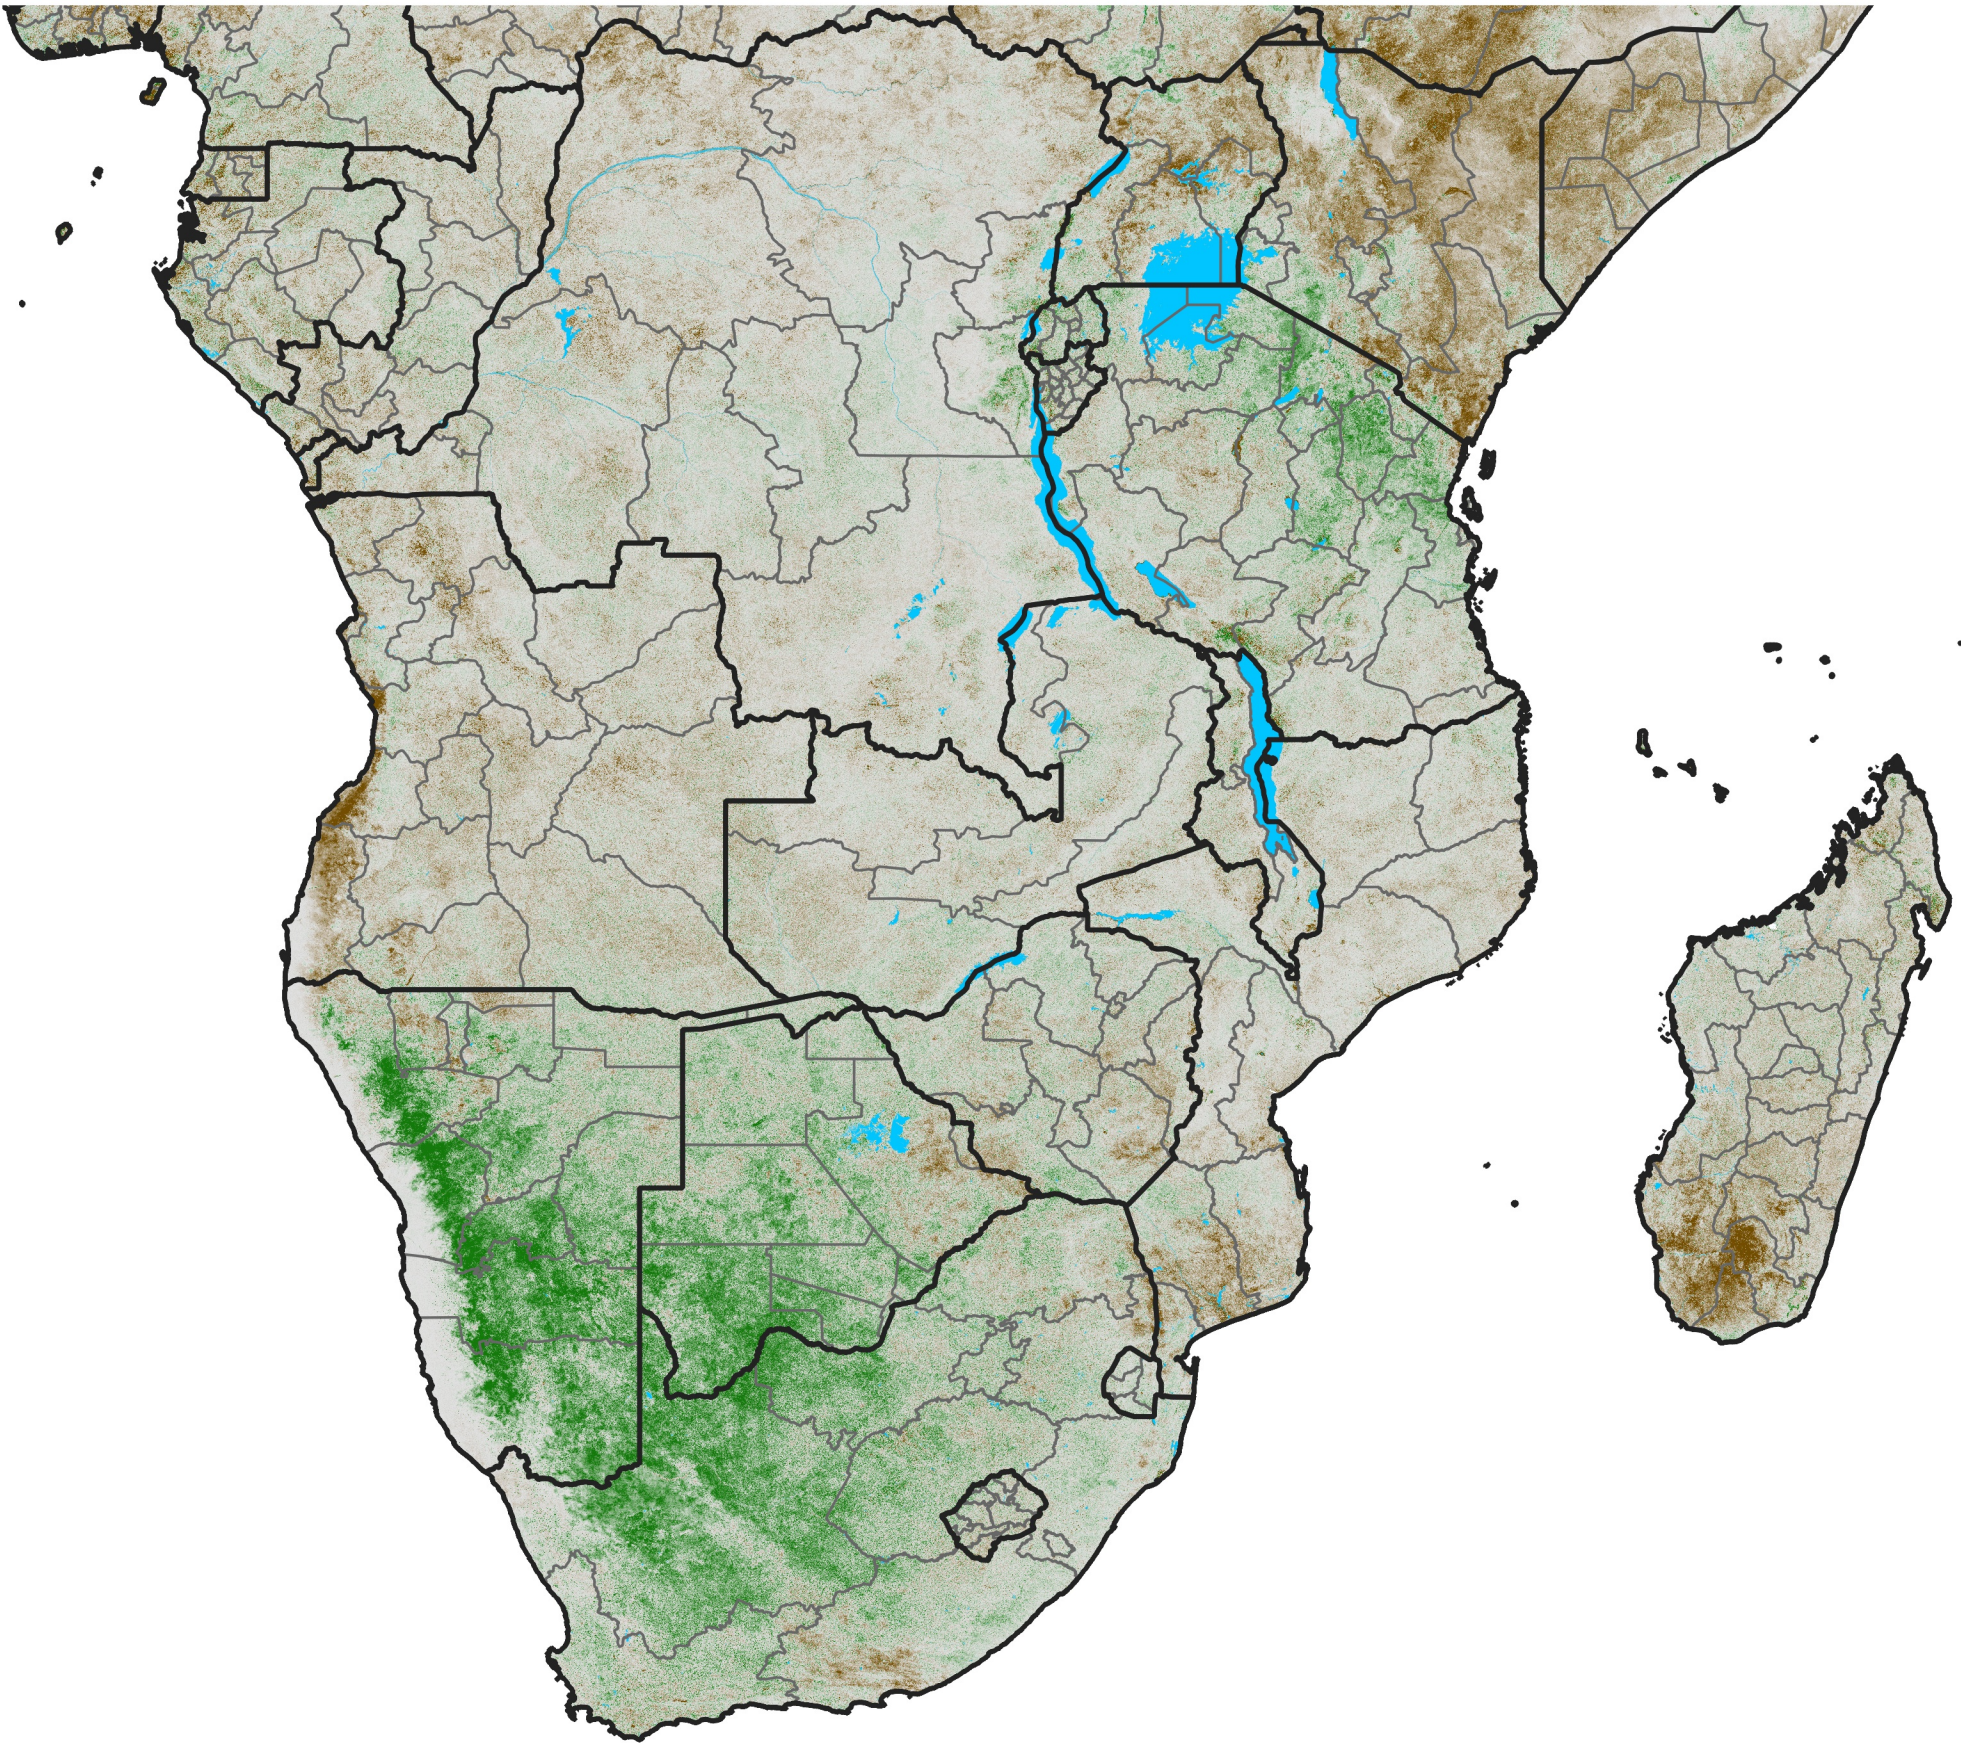

Southern Africa

NDVI Anomaly

2022 minus Mean (2012 - 2021)

Period 18 / Mar 21 - 31, 2022

NDVI Anomaly

< -0.3 -0.2 -0.1 -0.05 0.05 0.1 0.2 >0.3

Negative

No Difference