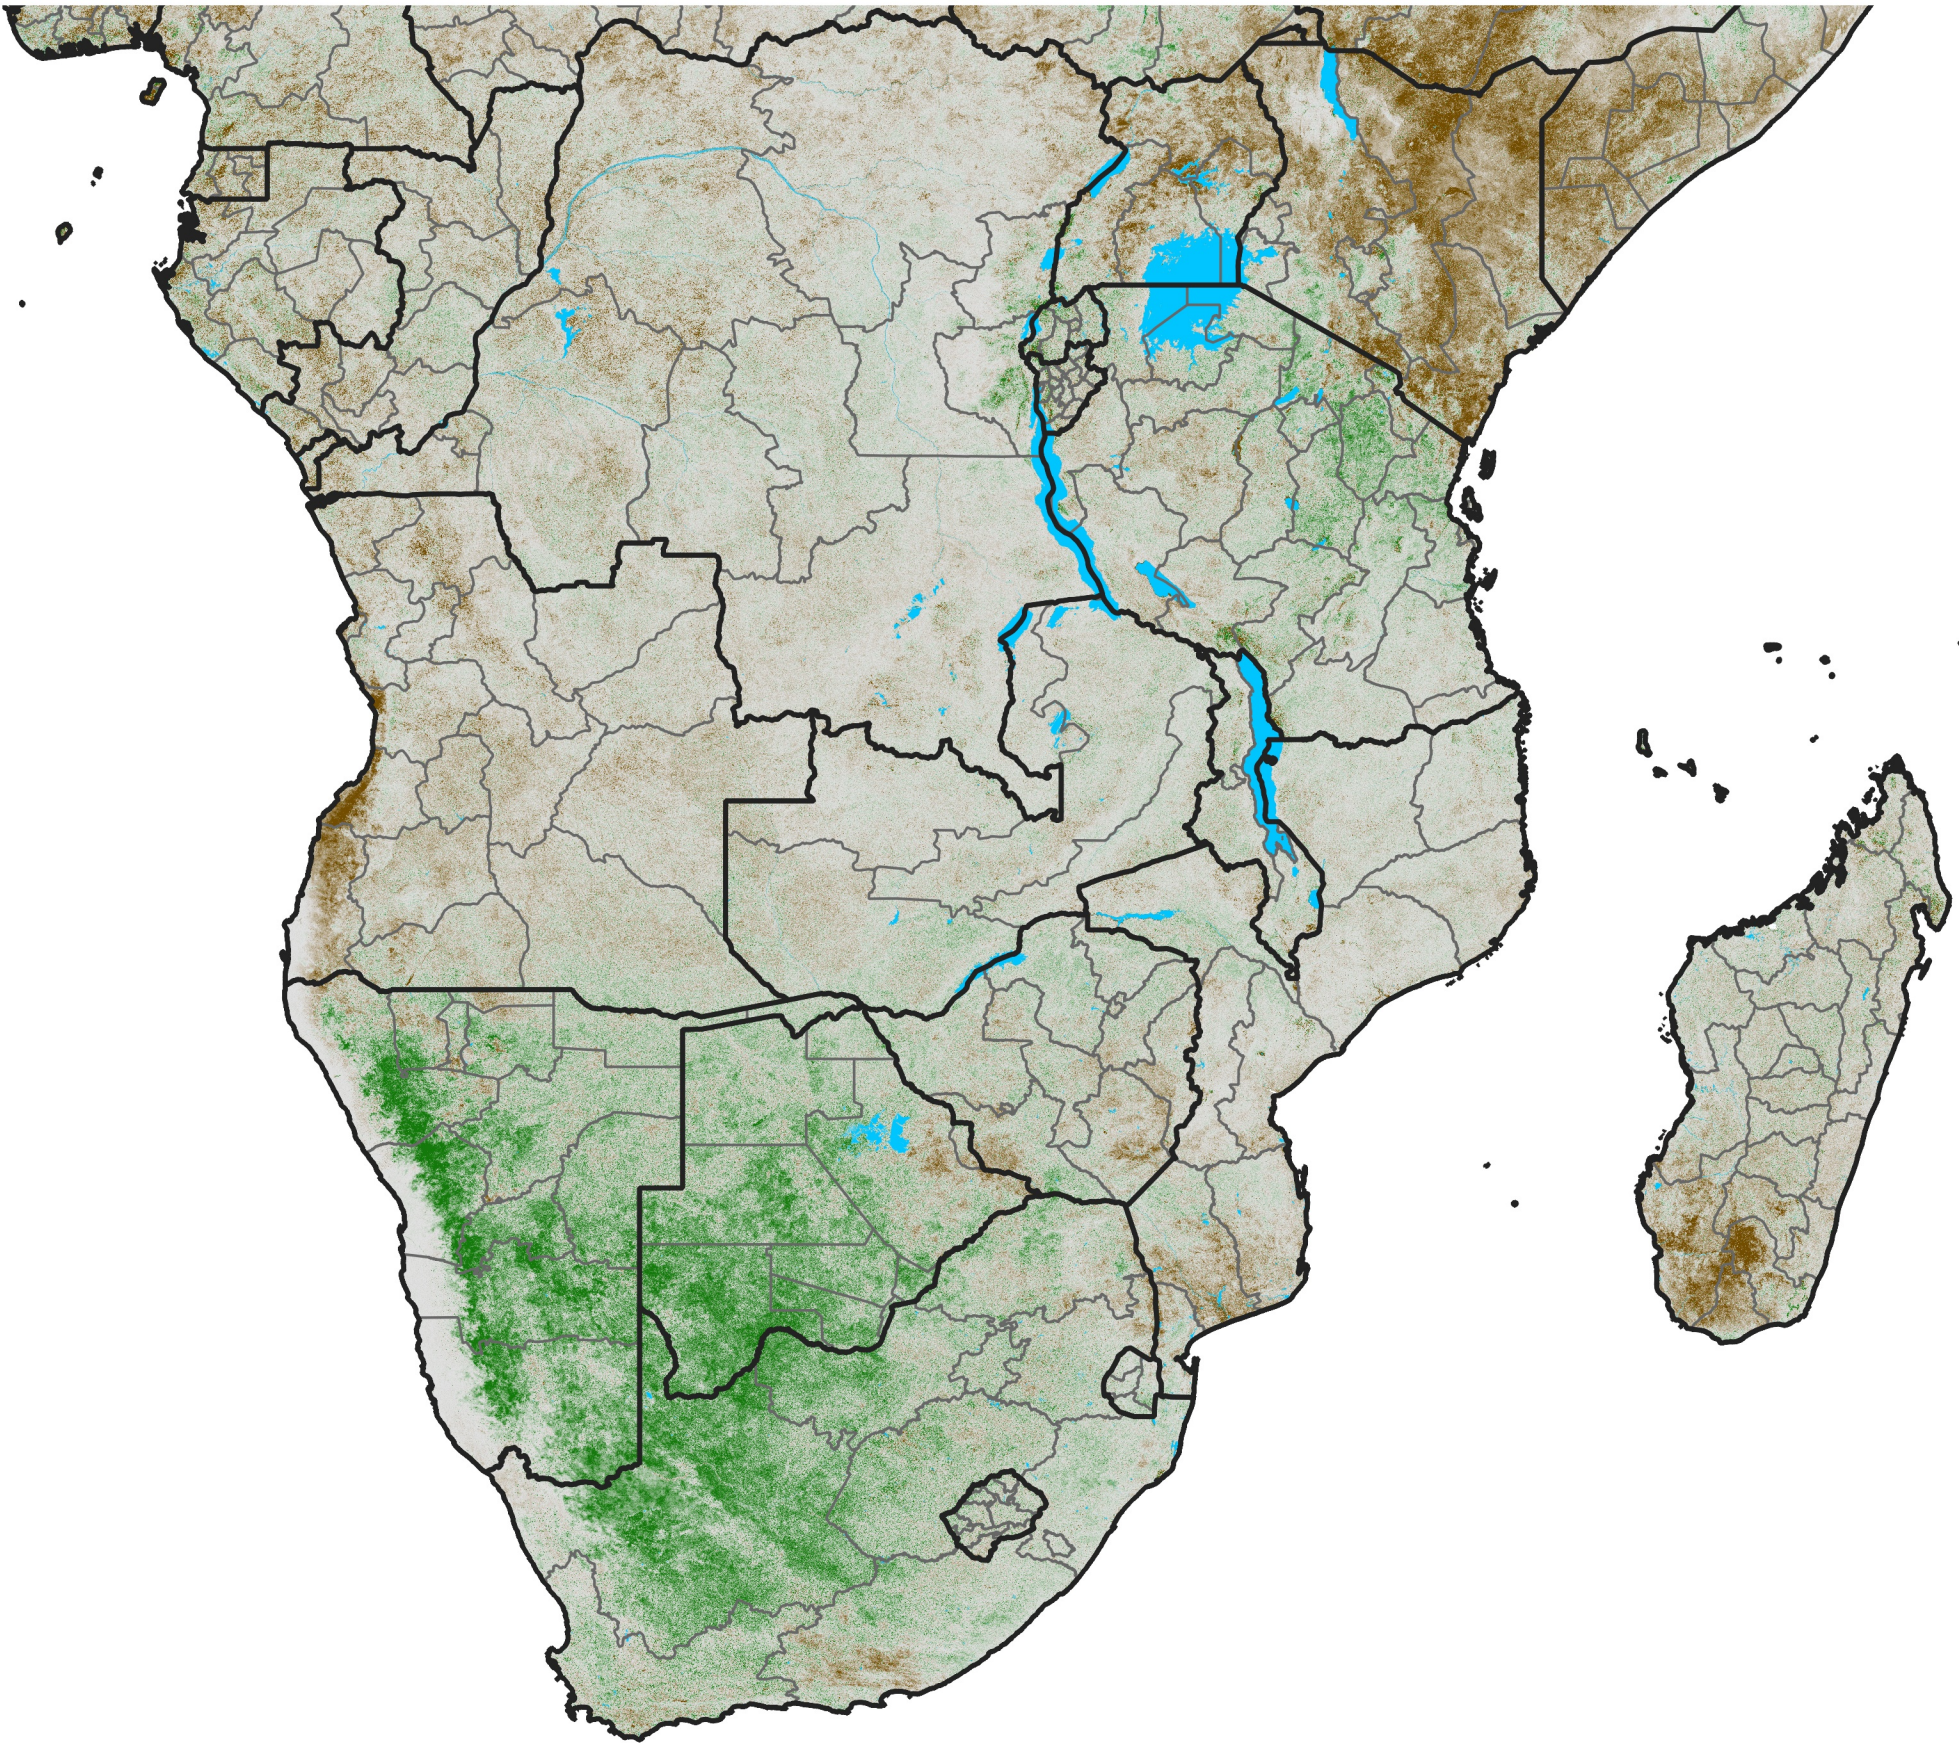

# Southern Africa

## NDVI Anomaly

2022 minus Mean (2012 - 2021)

Period 20 / Apr 01 - 10, 2022

### NDVI Anomaly

< -0.3   -0.2   -0.1   -0.05   0.05   0.1   0.2   >0.3

Negative

No Difference

Positive