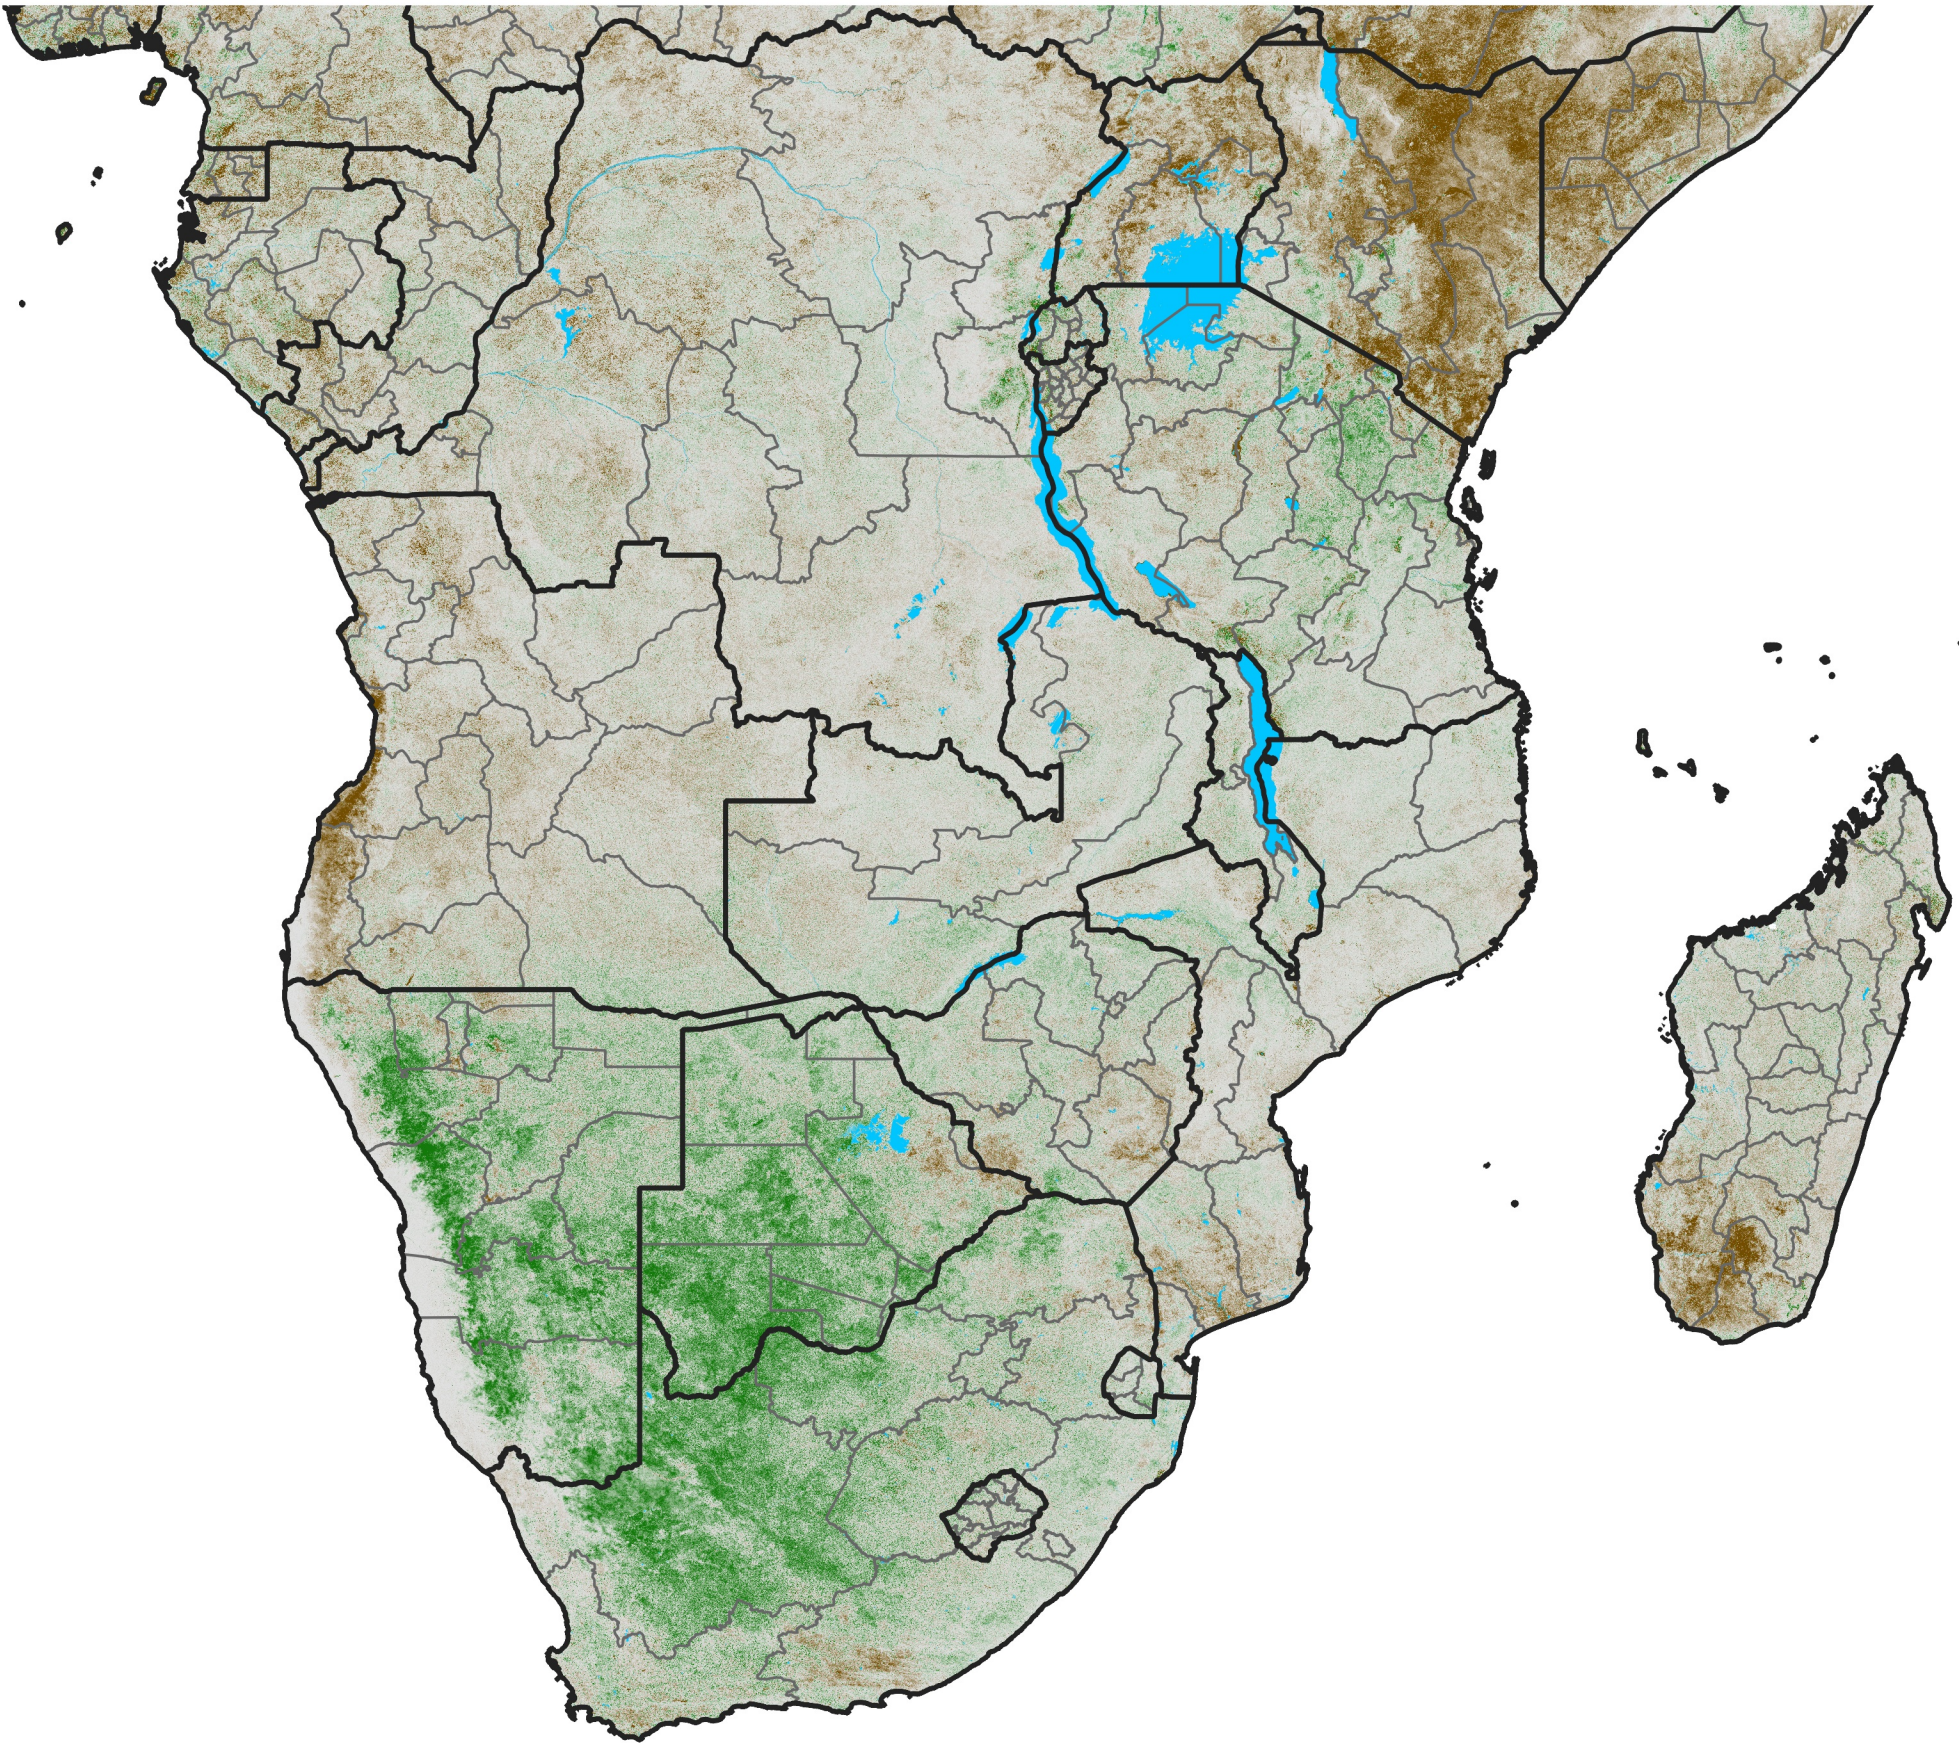

Southern Africa

NDVI Anomaly

2022 minus Mean (2012 - 2021)

Period 21 / Apr 06 - 15, 2022

NDVI Anomaly

< -0.3 -0.2 -0.1 -0.05 0.05 0.1 0.2 >0.3

Negative

No Difference