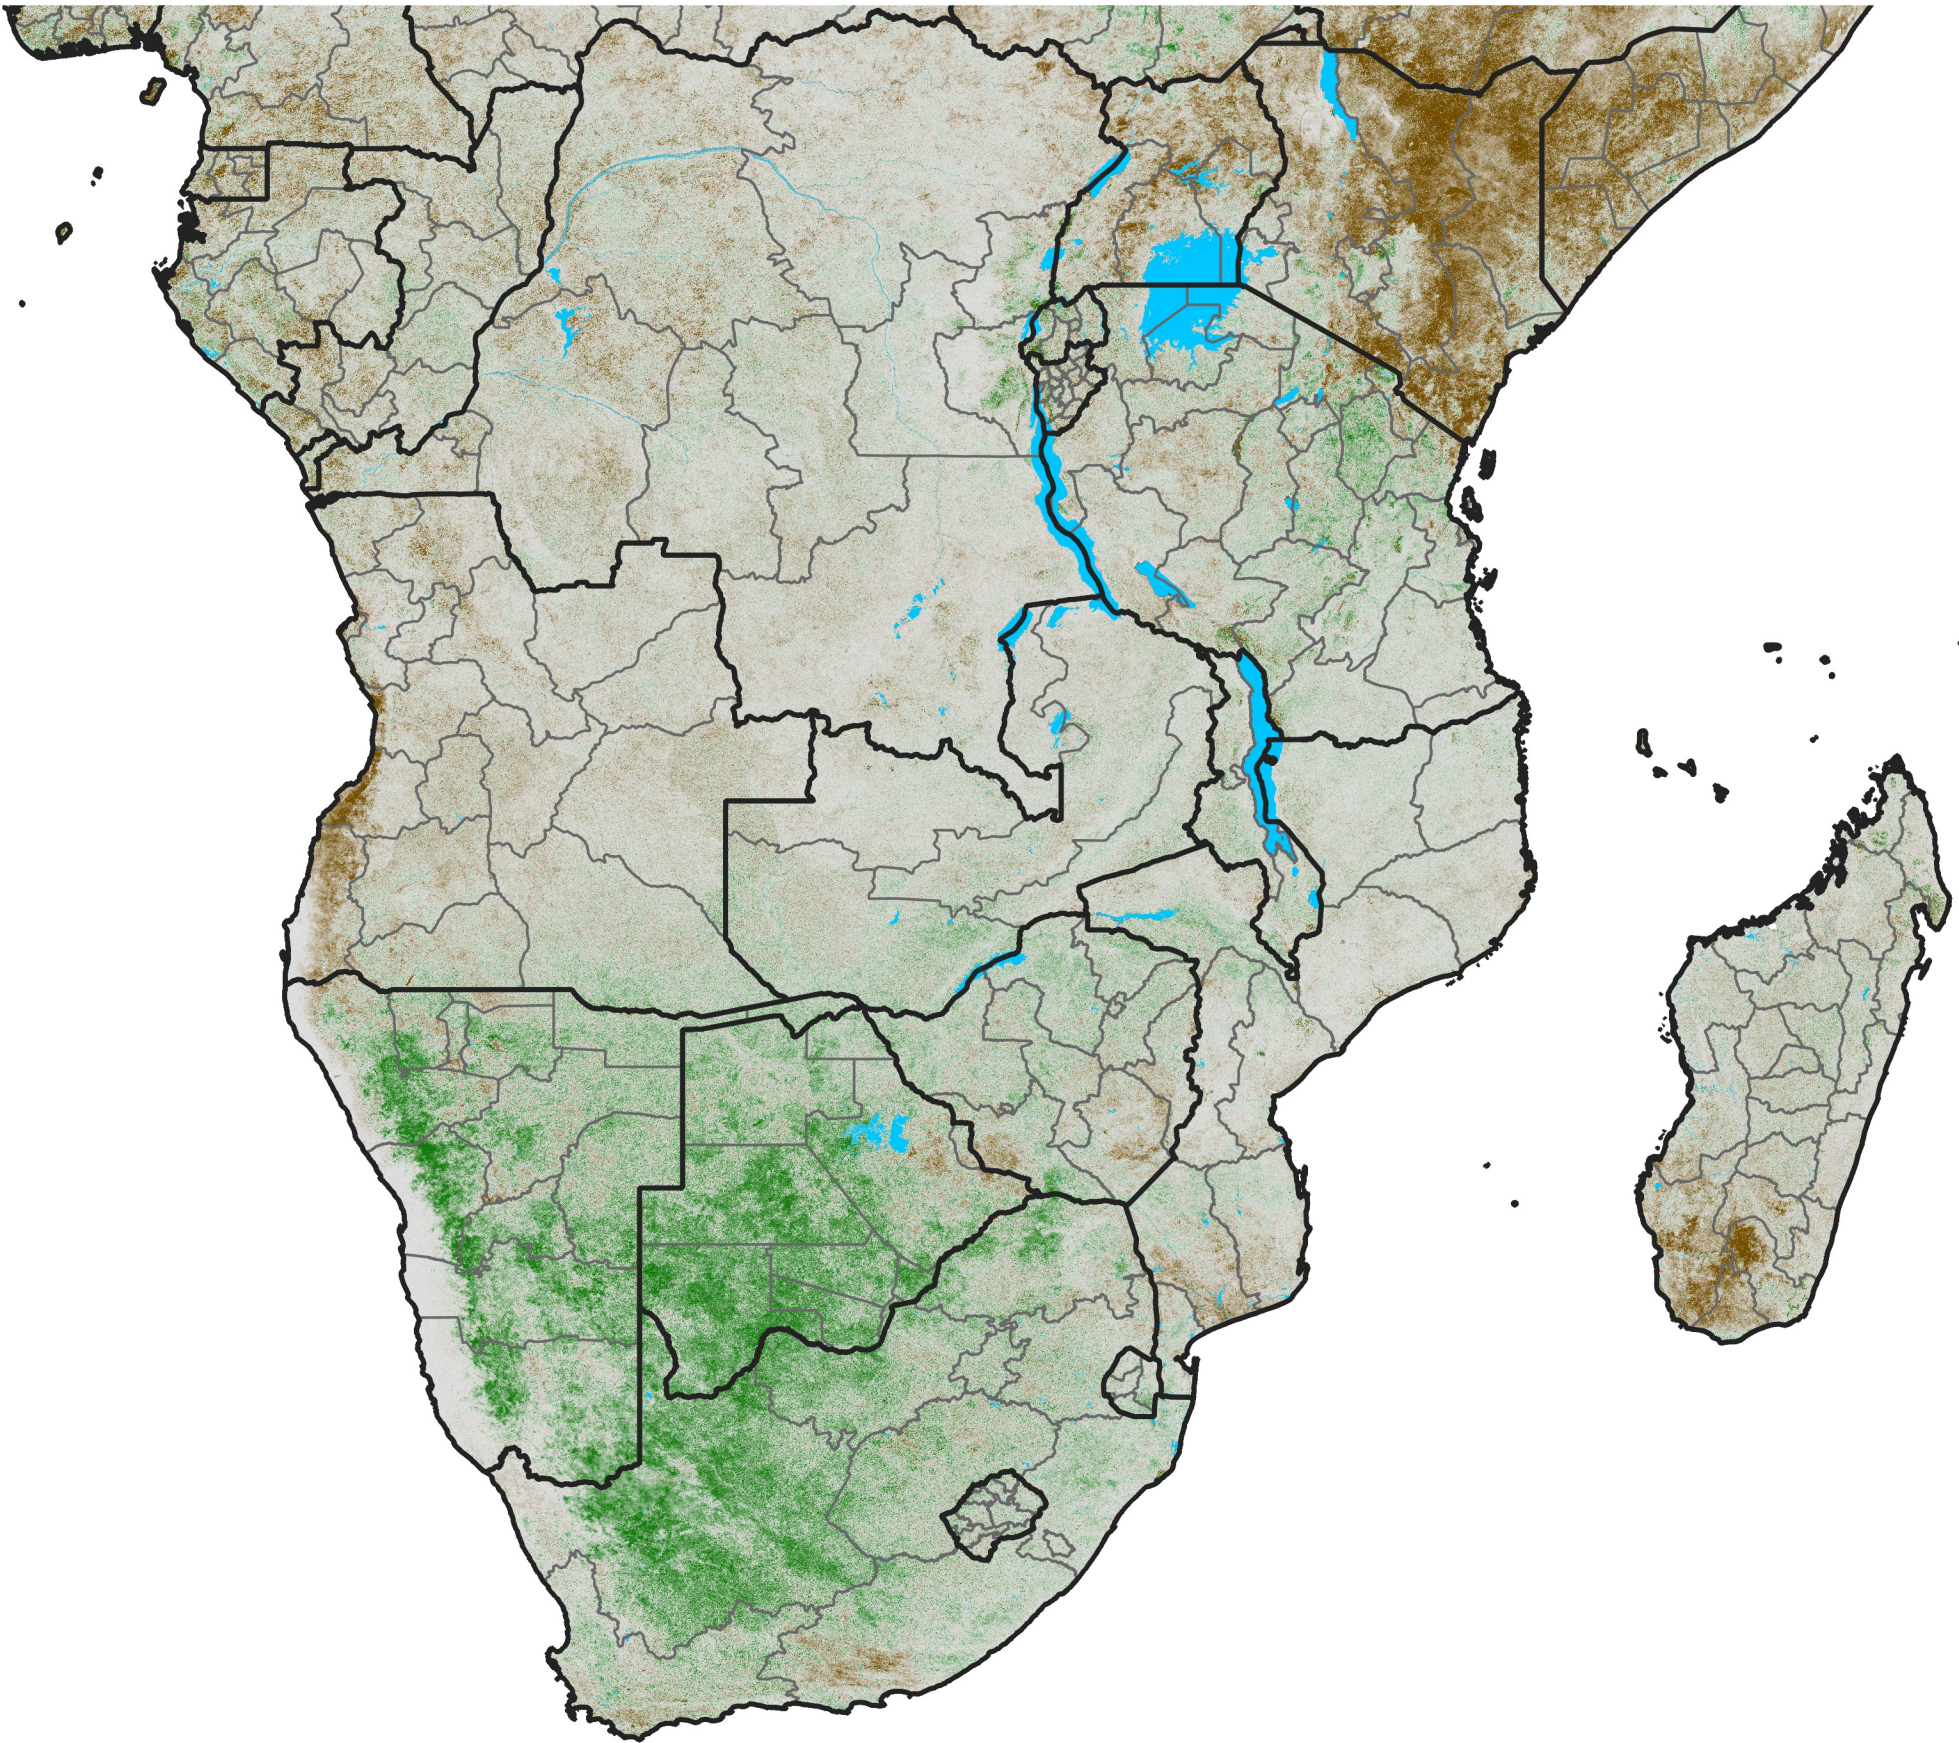

Southern Africa

NDVI Anomaly

2022 minus Mean (2012 - 2021)

Period 22 / Apr 11 - 20, 2022

NDVI Anomaly

< -0.3 -0.2 -0.1 -0.05 0.05 0.1 0.2 >0.3

Negative

No Difference