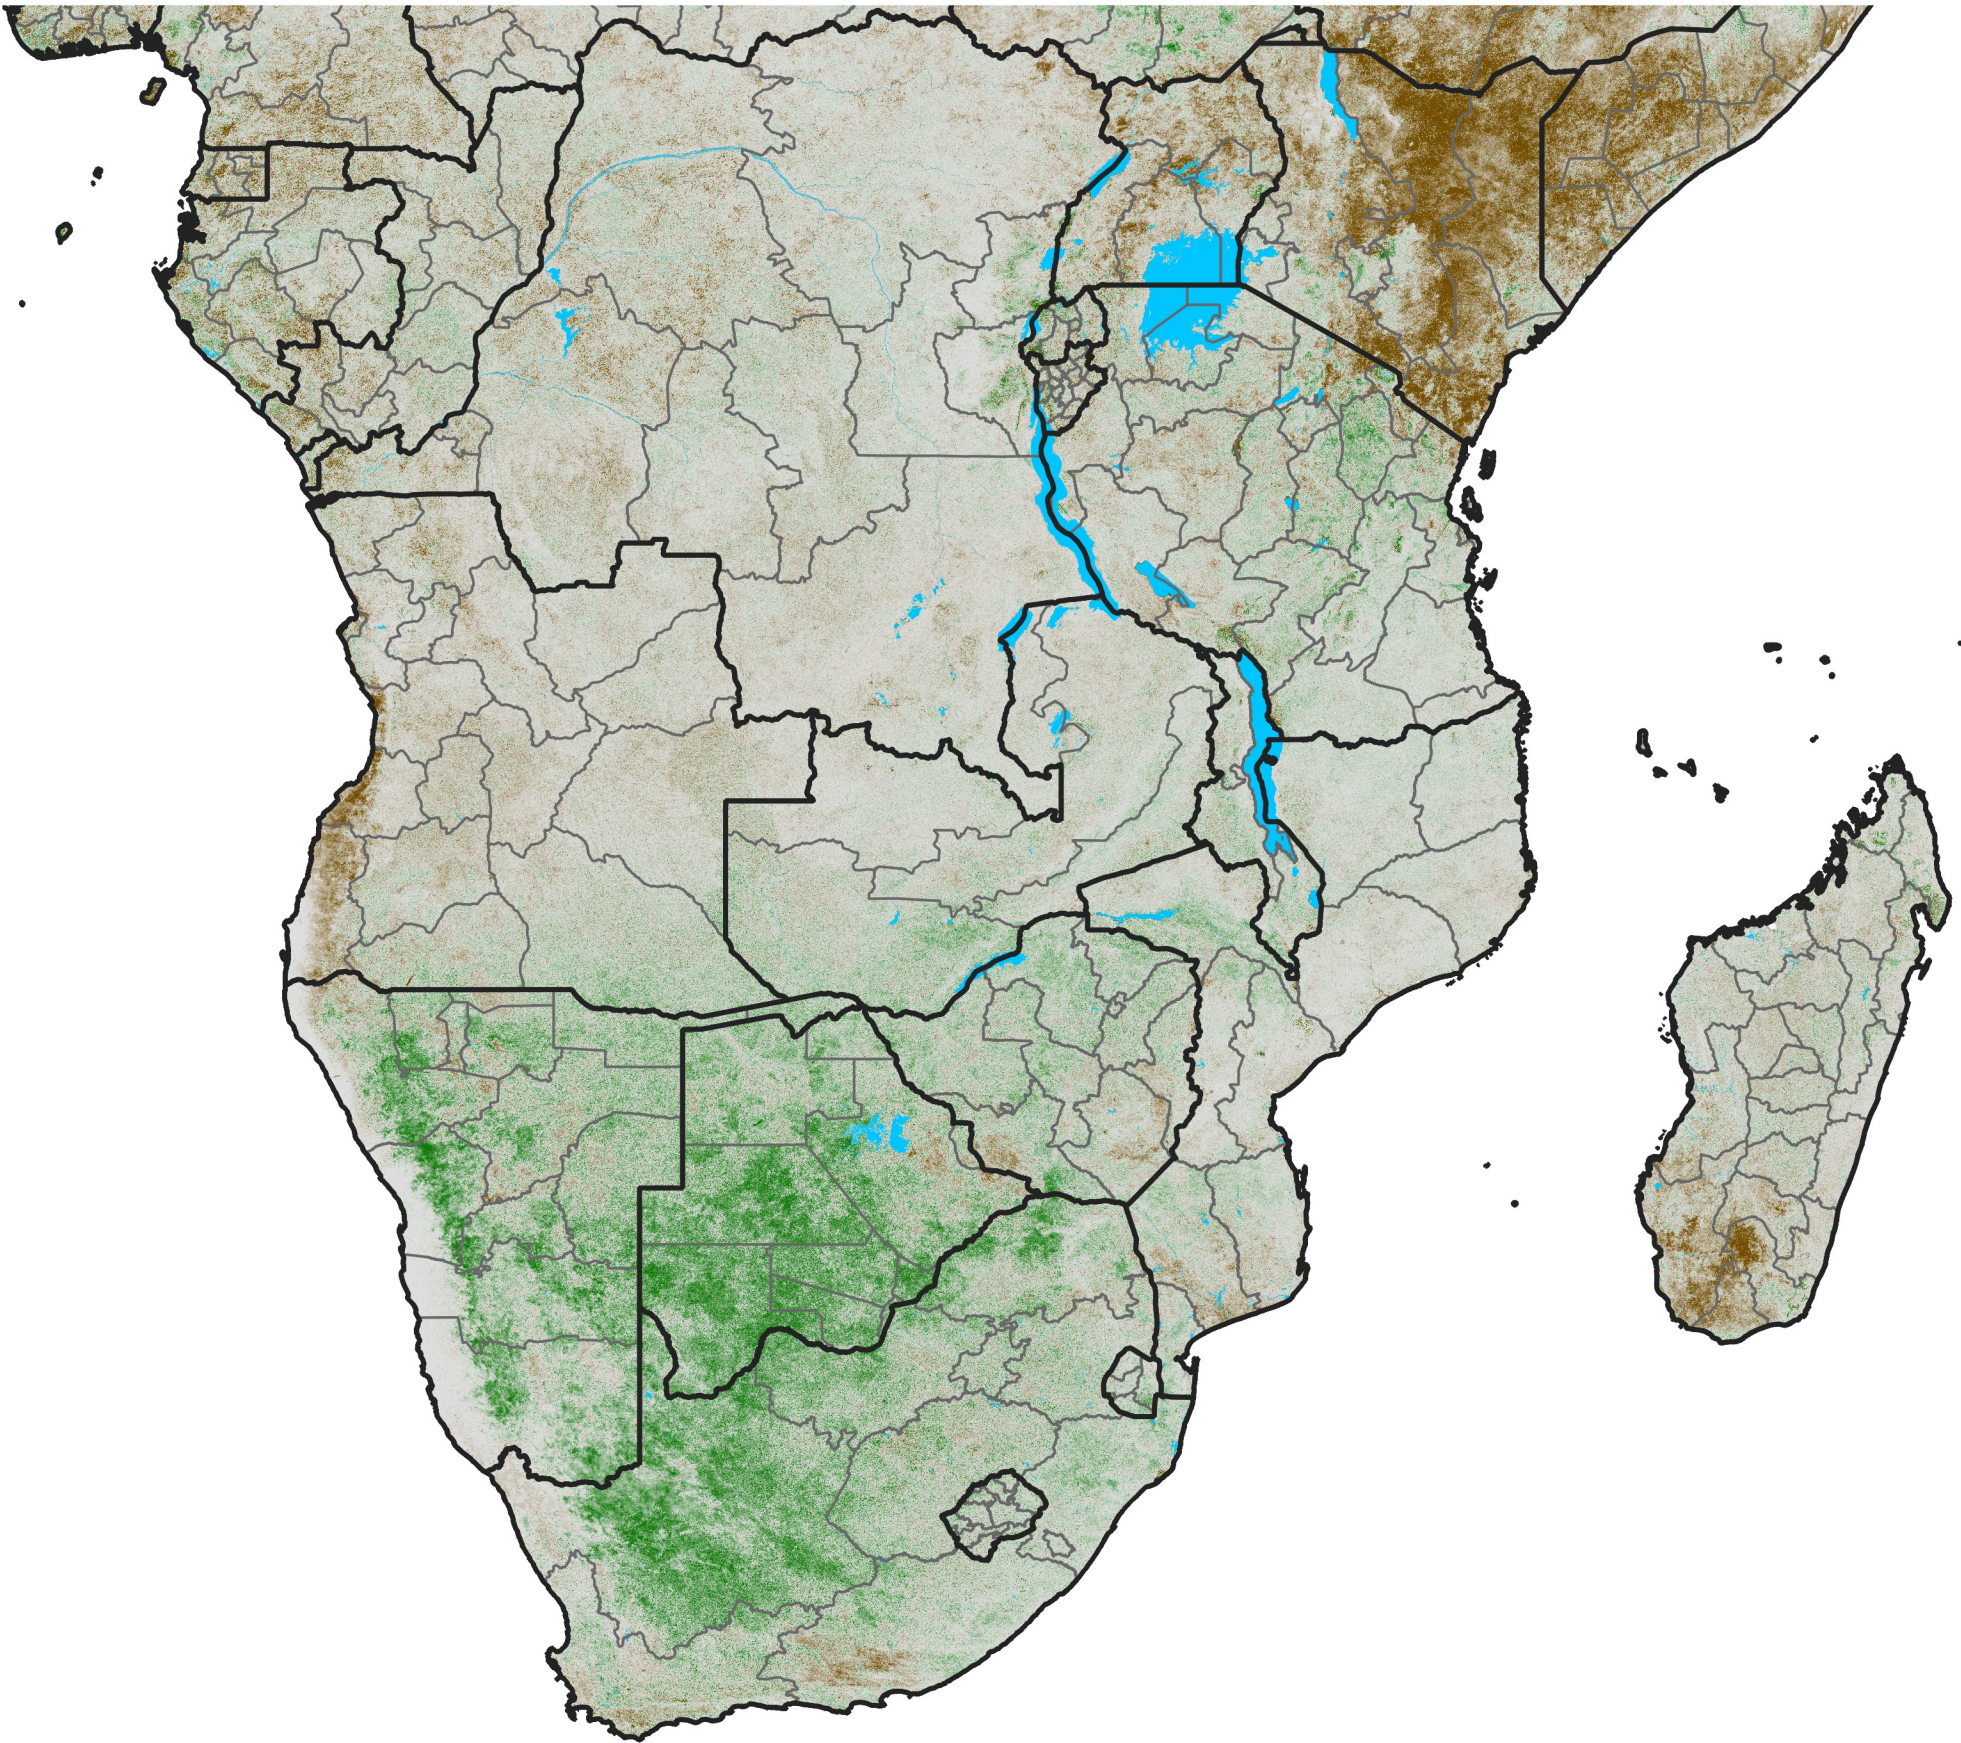

Southern Africa

NDVI Anomaly

2022 minus Mean (2012 - 2021)

Period 23 / Apr 16 - 25, 2022

NDVI Anomaly

< -0.3 -0.2 -0.1 -0.05 0.05 0.1 0.2 > 0.3

Negative

No Difference